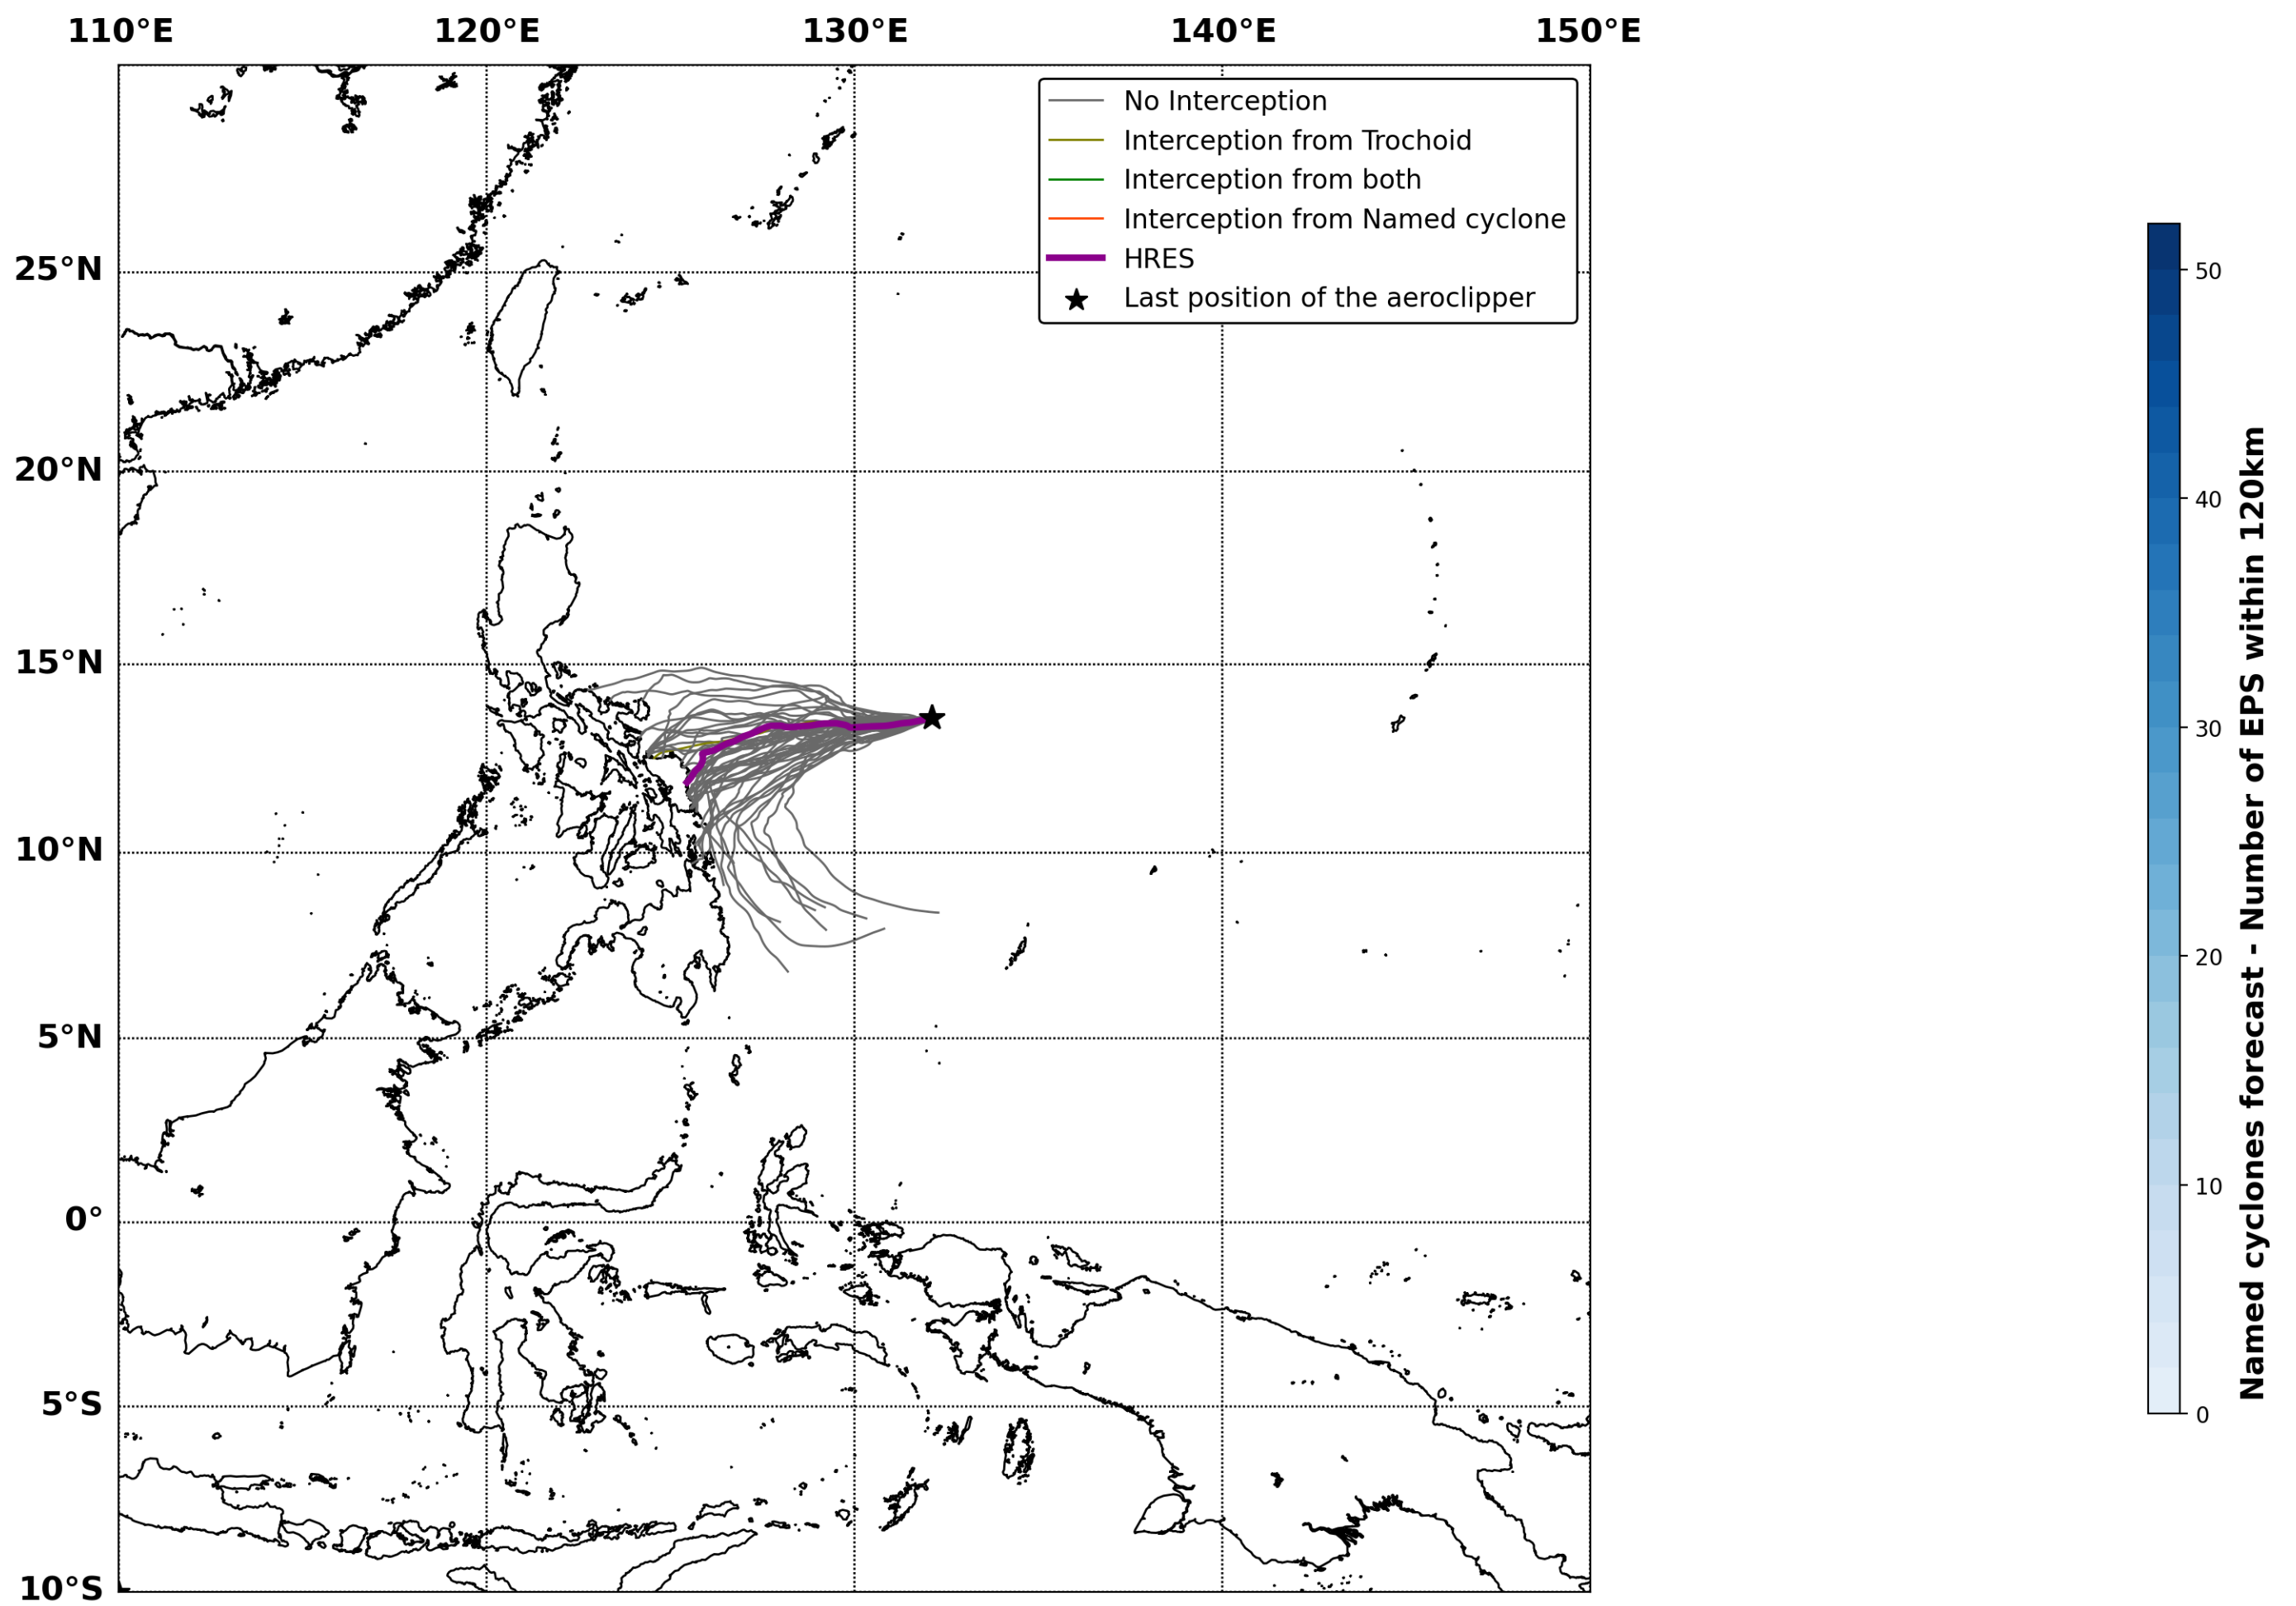

Aeroclipper ETX-U EW

Intercept forecast from aeroclipper's position at 2023/10/22, 04h00 (UTC)

Aeroclipper ETX-U EW

Grounding forecast from aeroclipper's position at 2023/10/22, 04h00 (UTC)