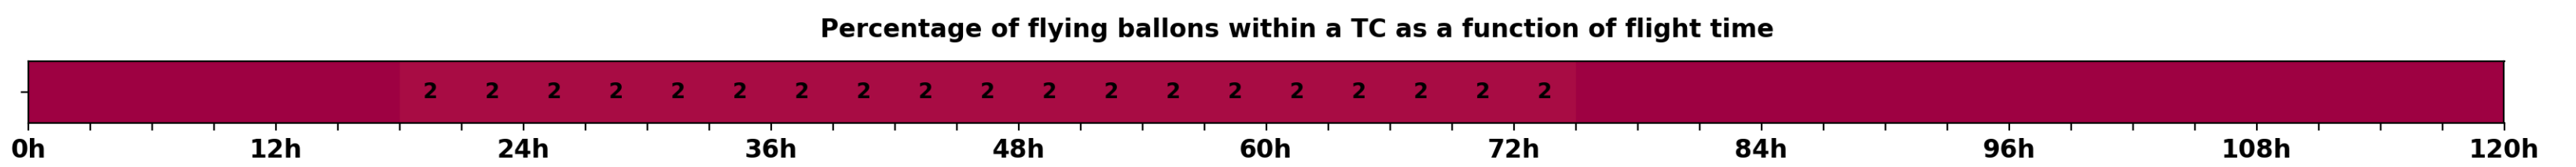

Aeroclipper ETX-U EW

Intercept forecast from aeroclipper's position at 2023/10/22, 04h00 (UTC)

Aeroclipper ETX-U EW

Grounding forecast from aeroclipper's position at 2023/10/22, 04h00 (UTC)