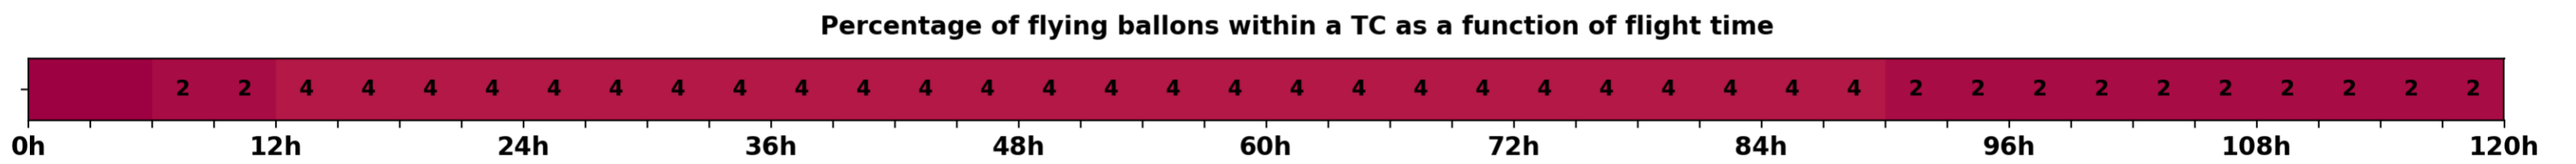

Aeroclipper ETX-U EW Intercept forecast from aeroclipper's position at 2023/10/22, 10h00 (UTC)

Aeroclipper ETX-U EW Grounding forecast from aeroclipper's position at 2023/10/22, 10h00 (UTC)