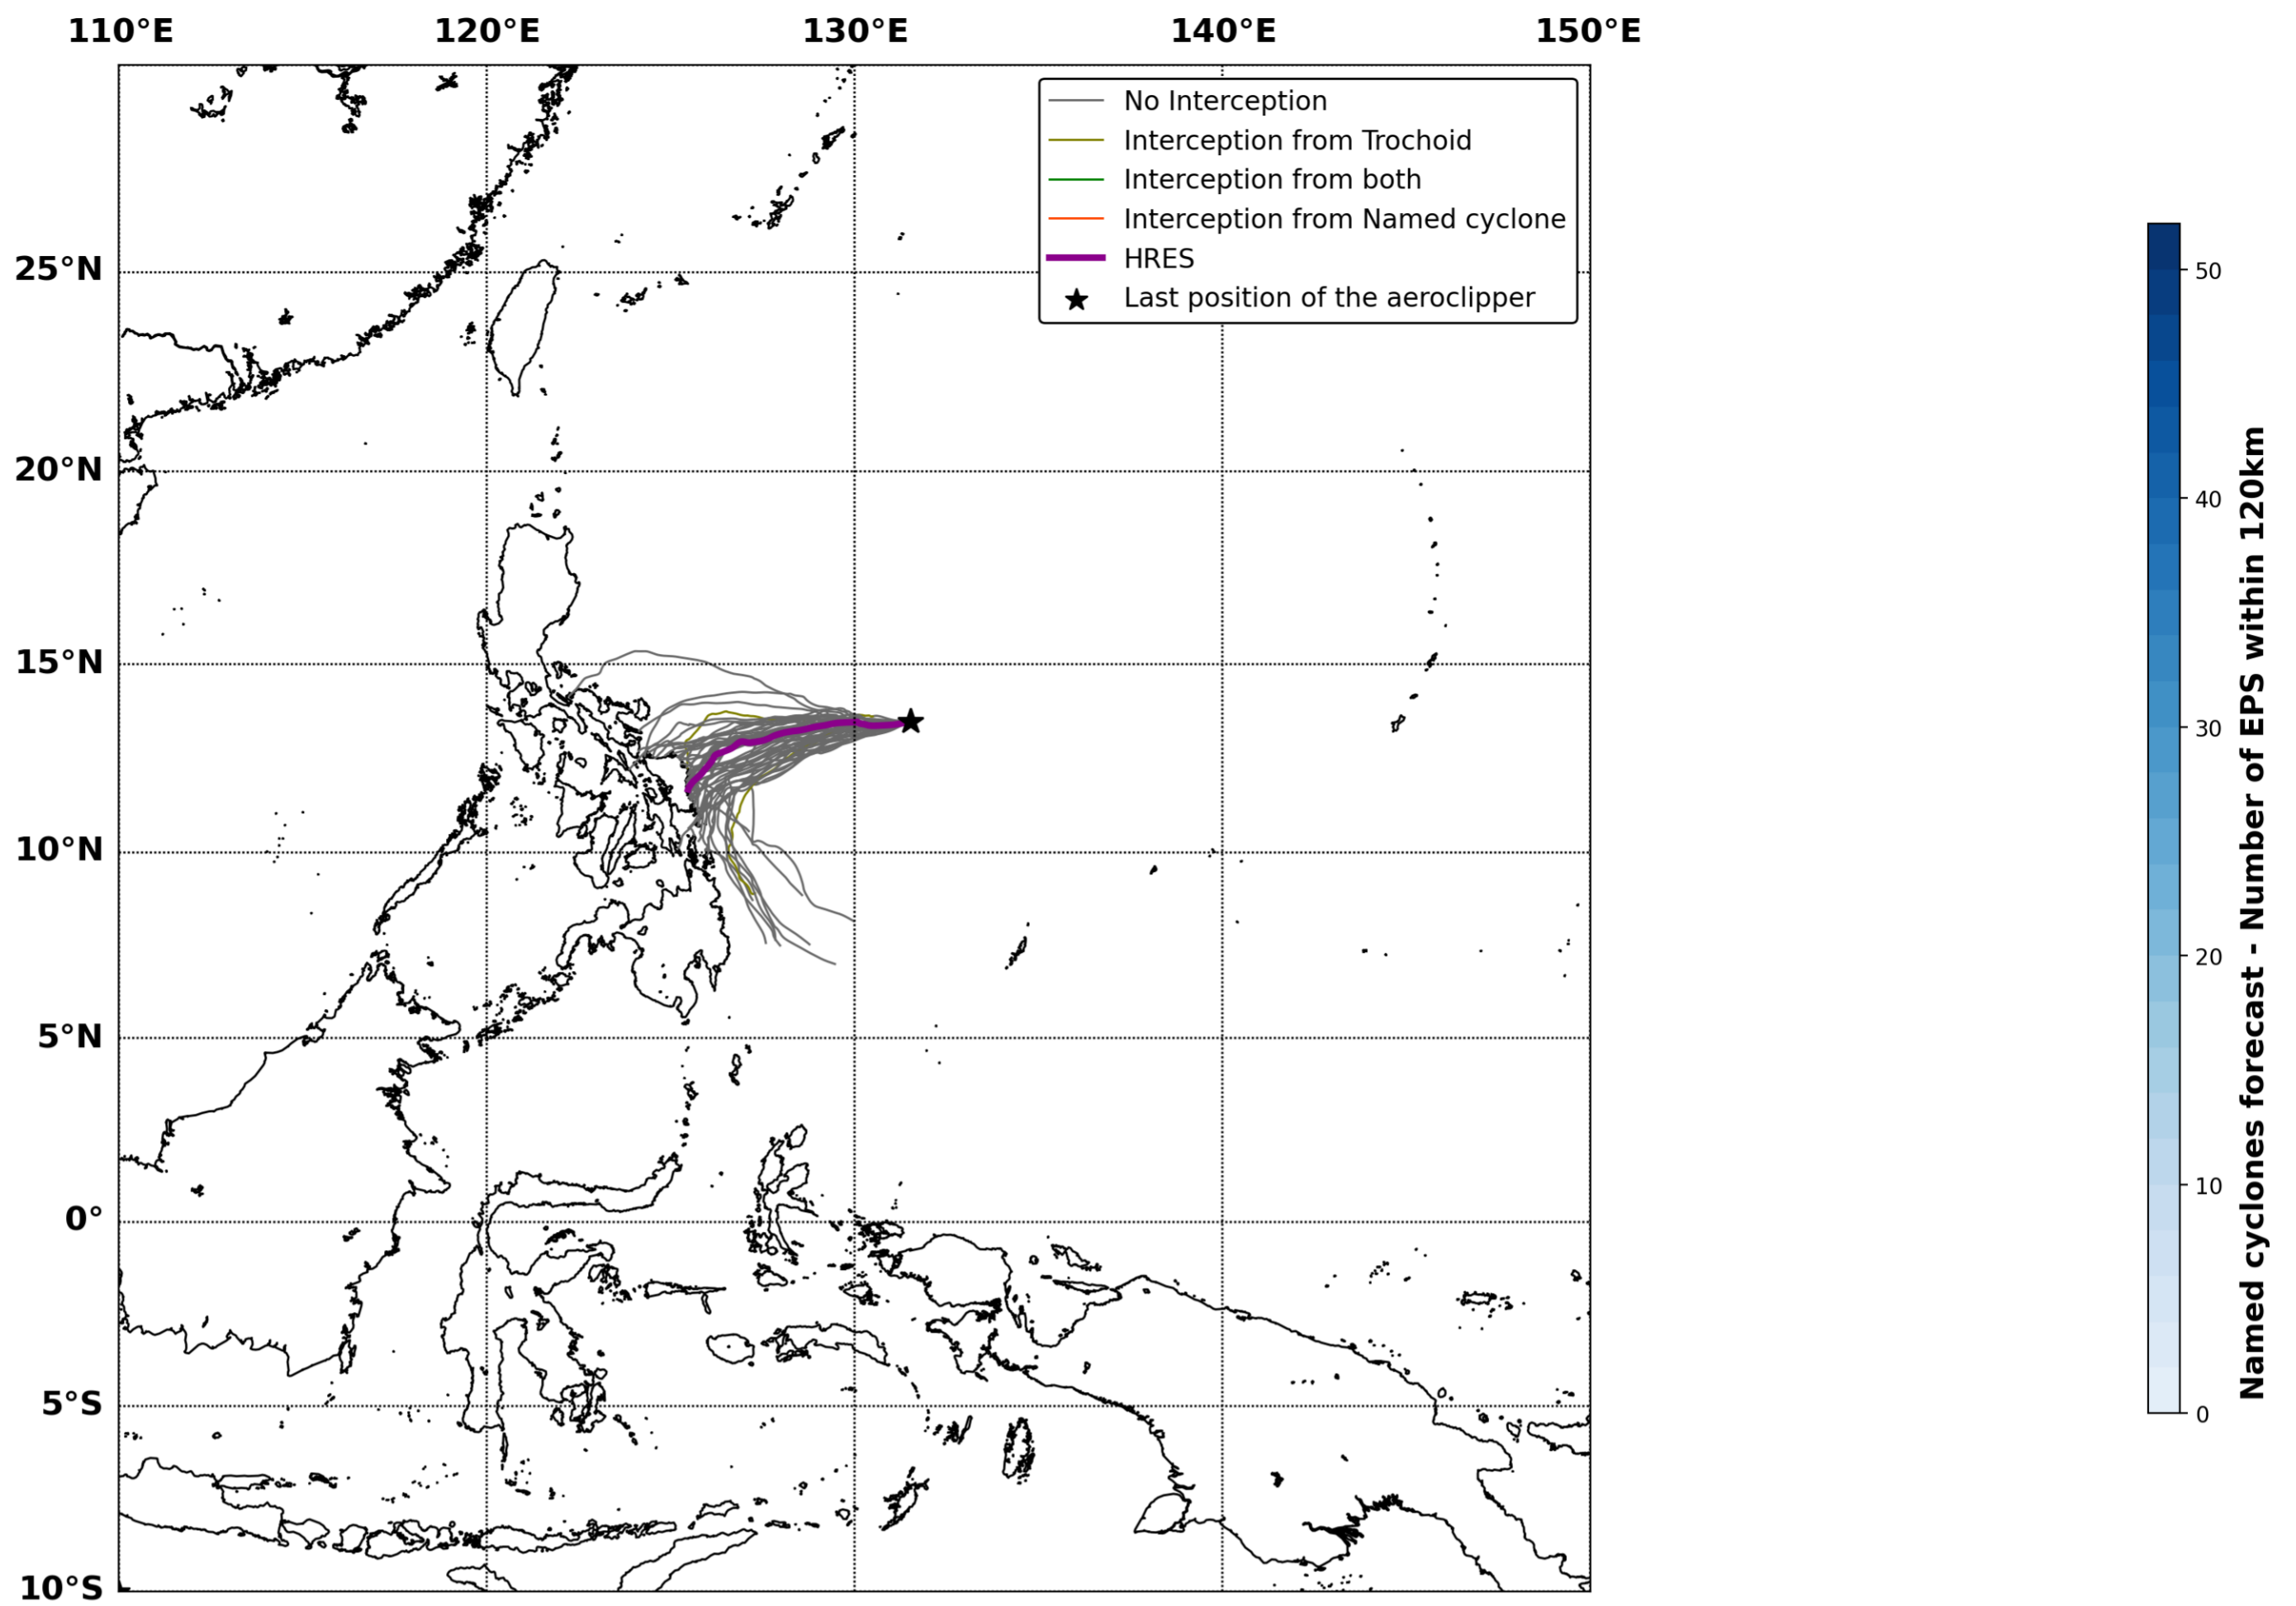

Aeroclipper ETX-U EW Intercept forecast from aeroclipper's position at 2023/10/22, 10h00 (UTC)

Aeroclipper ETX-U EW Grounding forecast from aeroclipper's position at 2023/10/22, 10h00 (UTC)