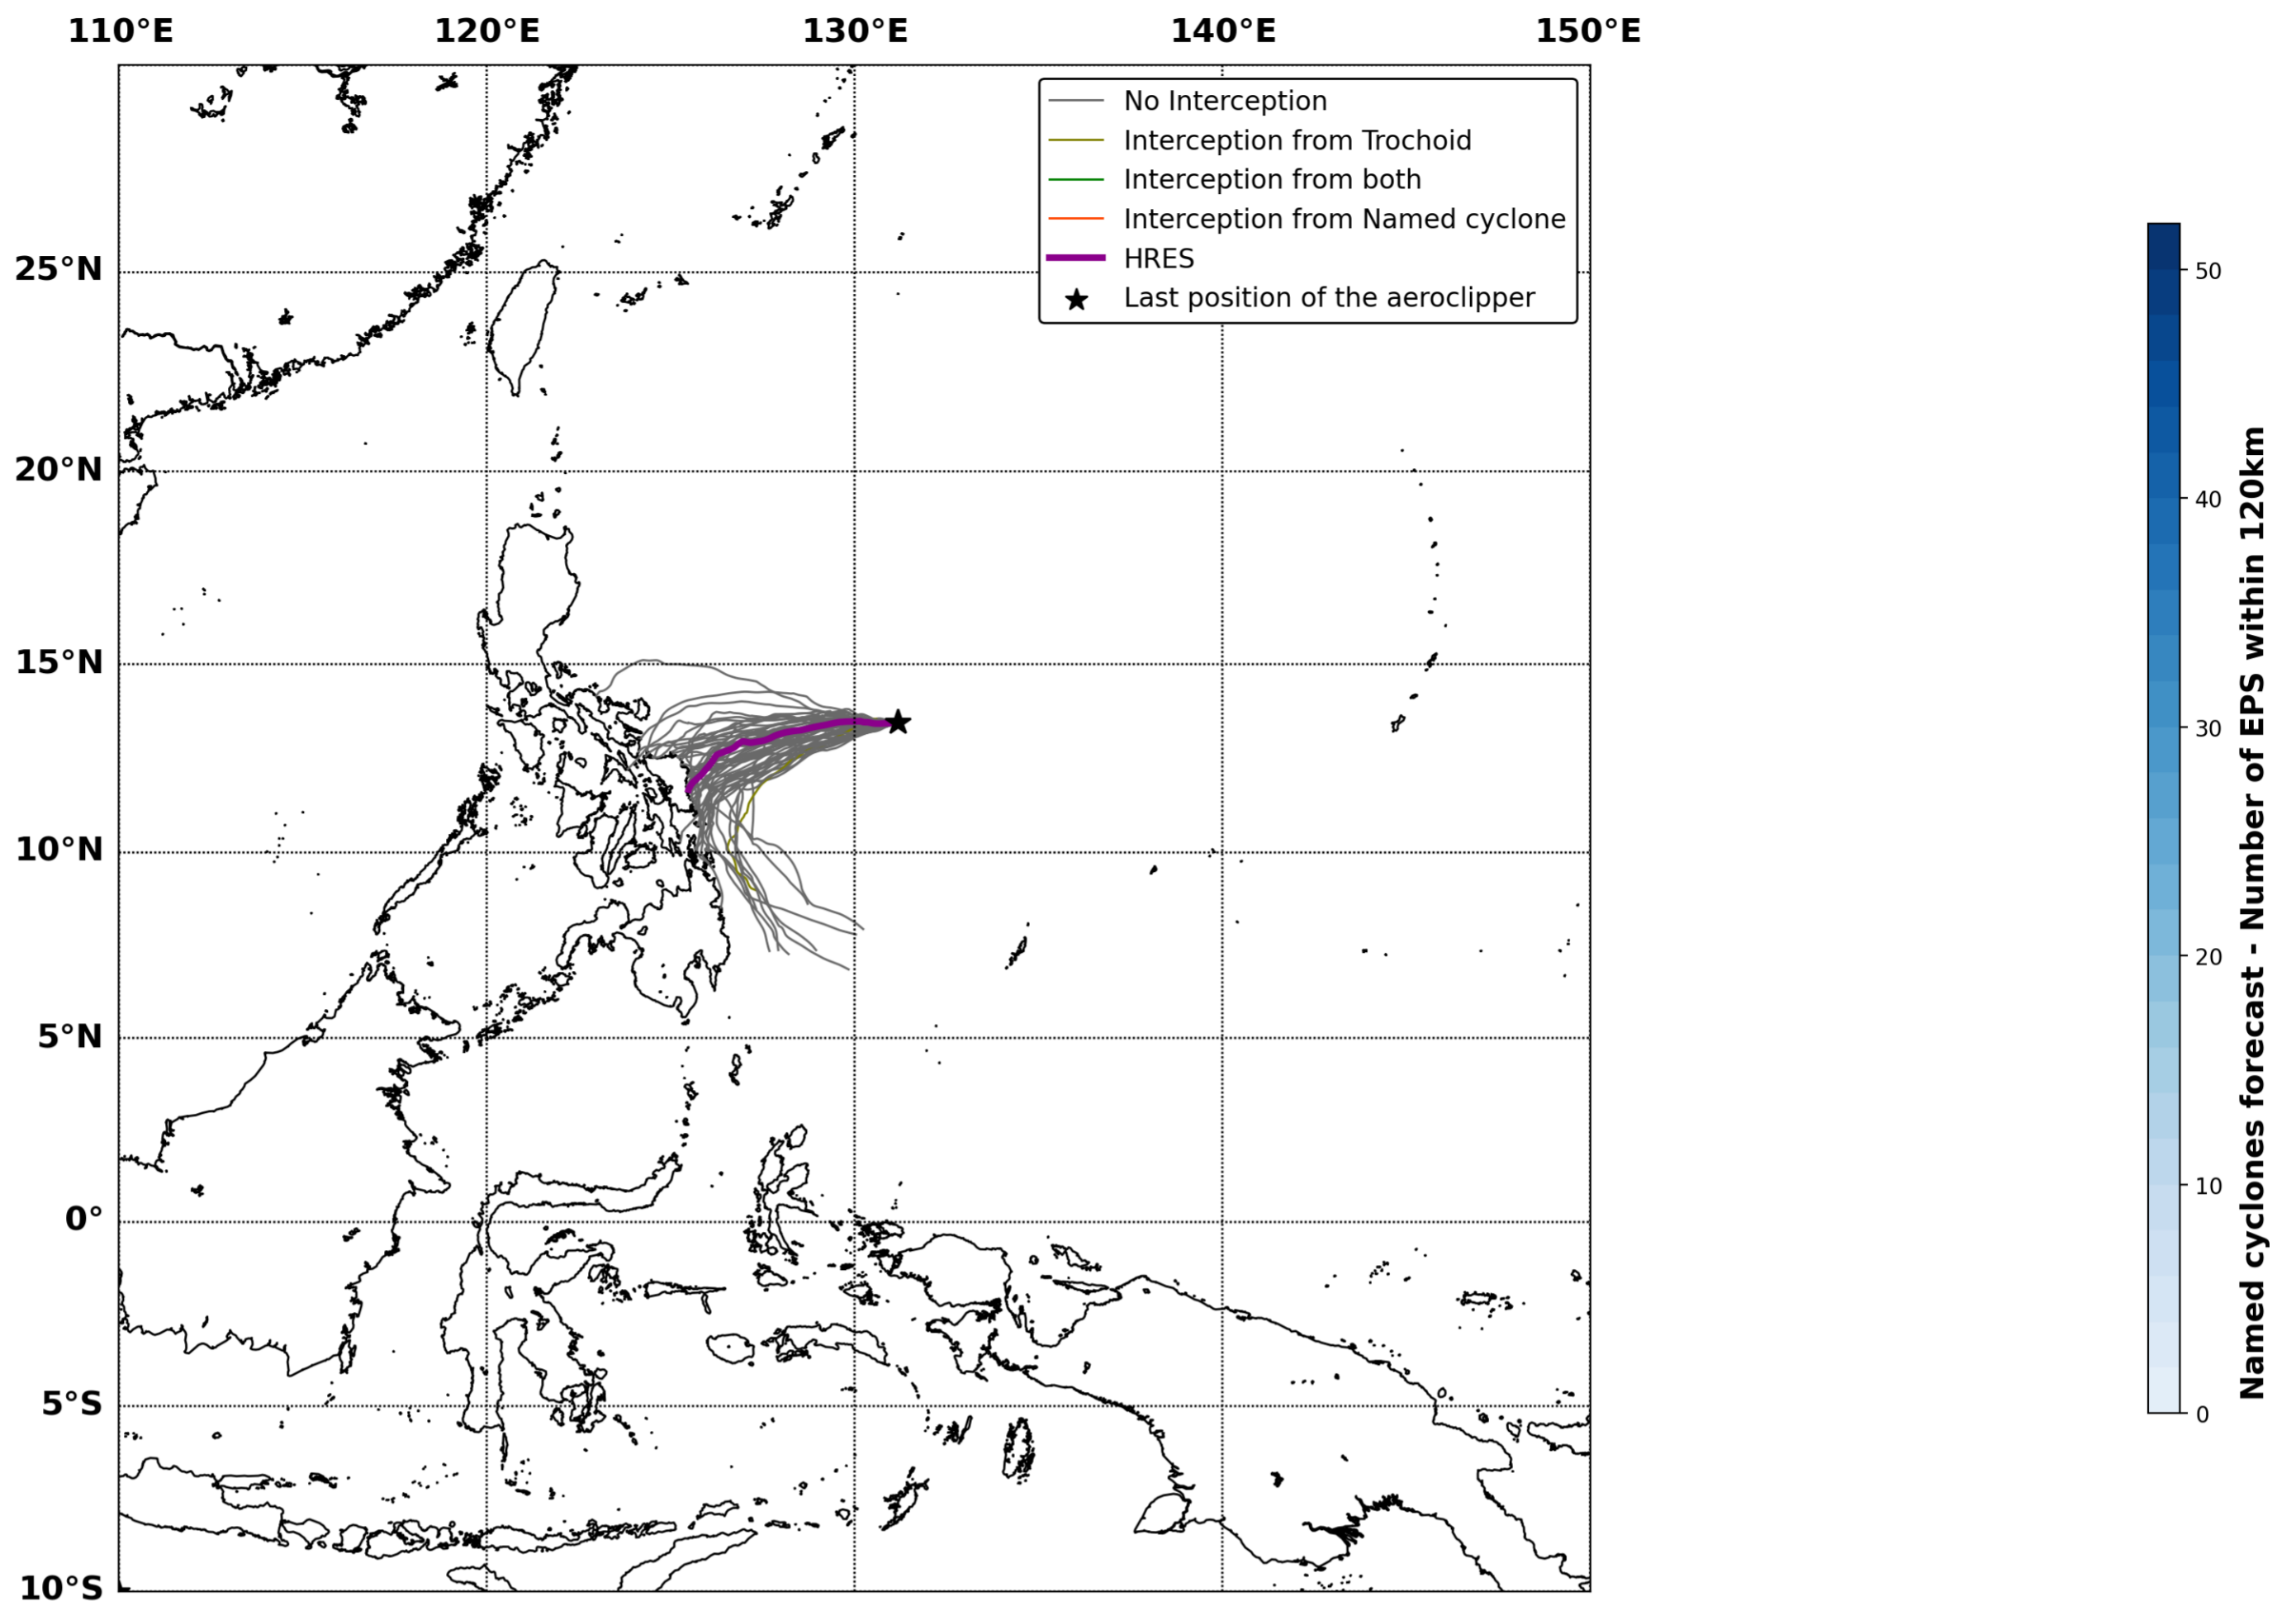

Aeroclipper ETX-U EW

Intercept forecast from aeroclipper's position at 2023/10/22, 13h00 (UTC)

Aeroclipper ETX-U EW

Grounding forecast from aeroclipper's position at 2023/10/22, 13h00 (UTC)