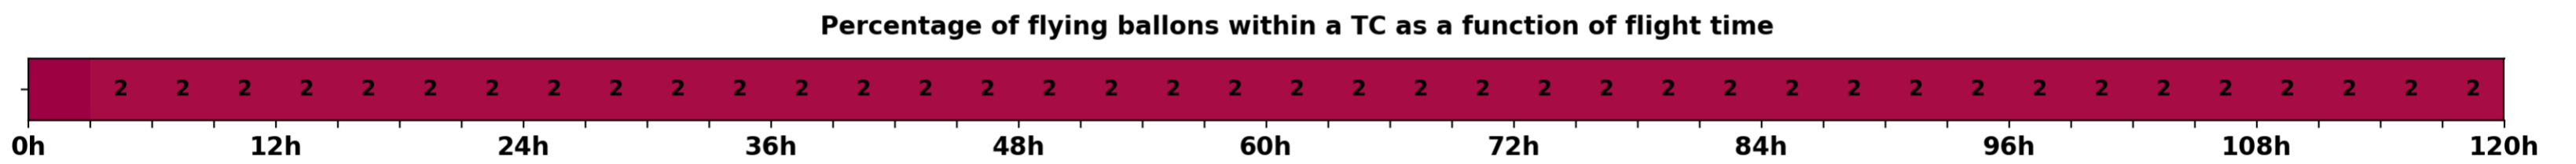

Aeroclipper ETX-U EW

Intercept forecast from aeroclipper's position at 2023/10/22, 13h00 (UTC)

Aeroclipper ETX-U EW

Grounding forecast from aeroclipper's position at 2023/10/22, 13h00 (UTC)