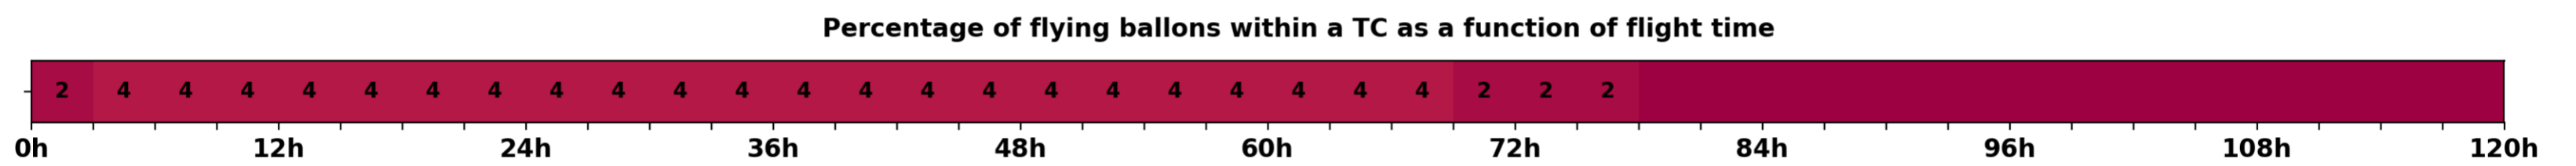

Aeroclipper ETX-U EW Intercept forecast from aeroclipper's position at 2023/10/22, 22h00 (UTC)

Aeroclipper ETX-U EW Grounding forecast from aeroclipper's position at 2023/10/22, 22h00 (UTC)