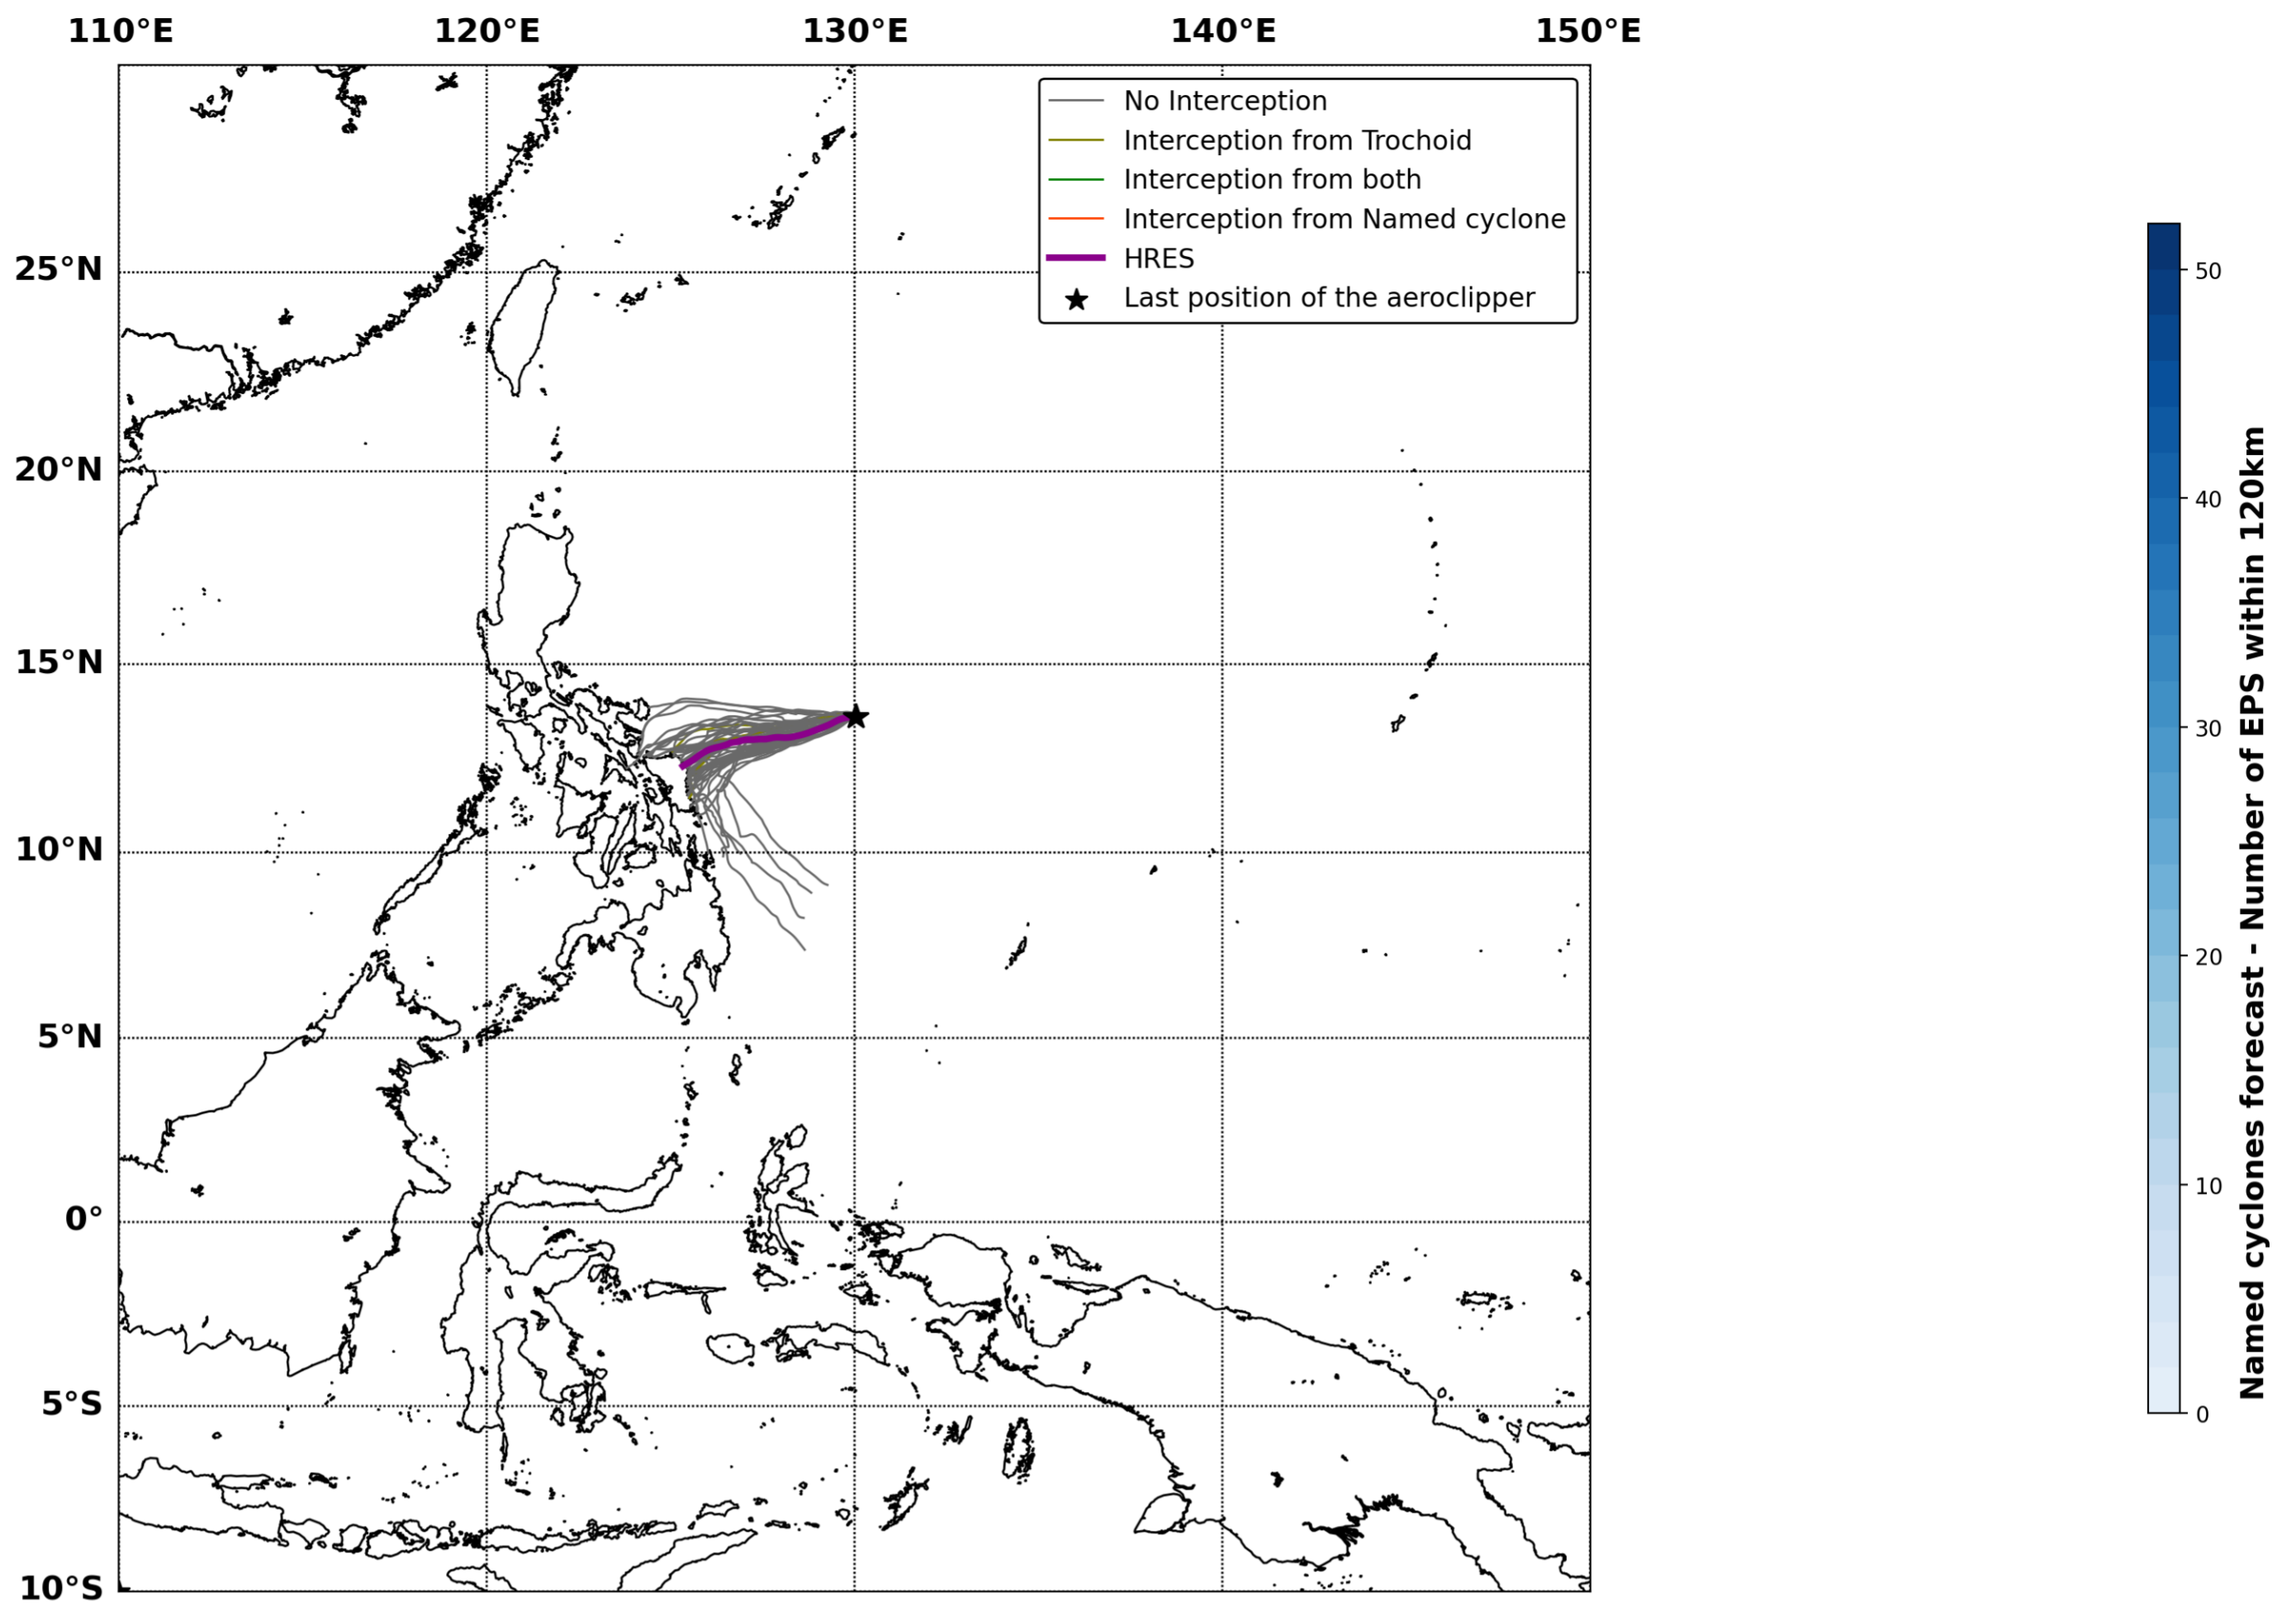

Aeroclipper ETX-U EW Intercept forecast from aeroclipper's position at 2023/10/22, 22h00 (UTC)

Aeroclipper ETX-U EW Grounding forecast from aeroclipper's position at 2023/10/22, 22h00 (UTC)