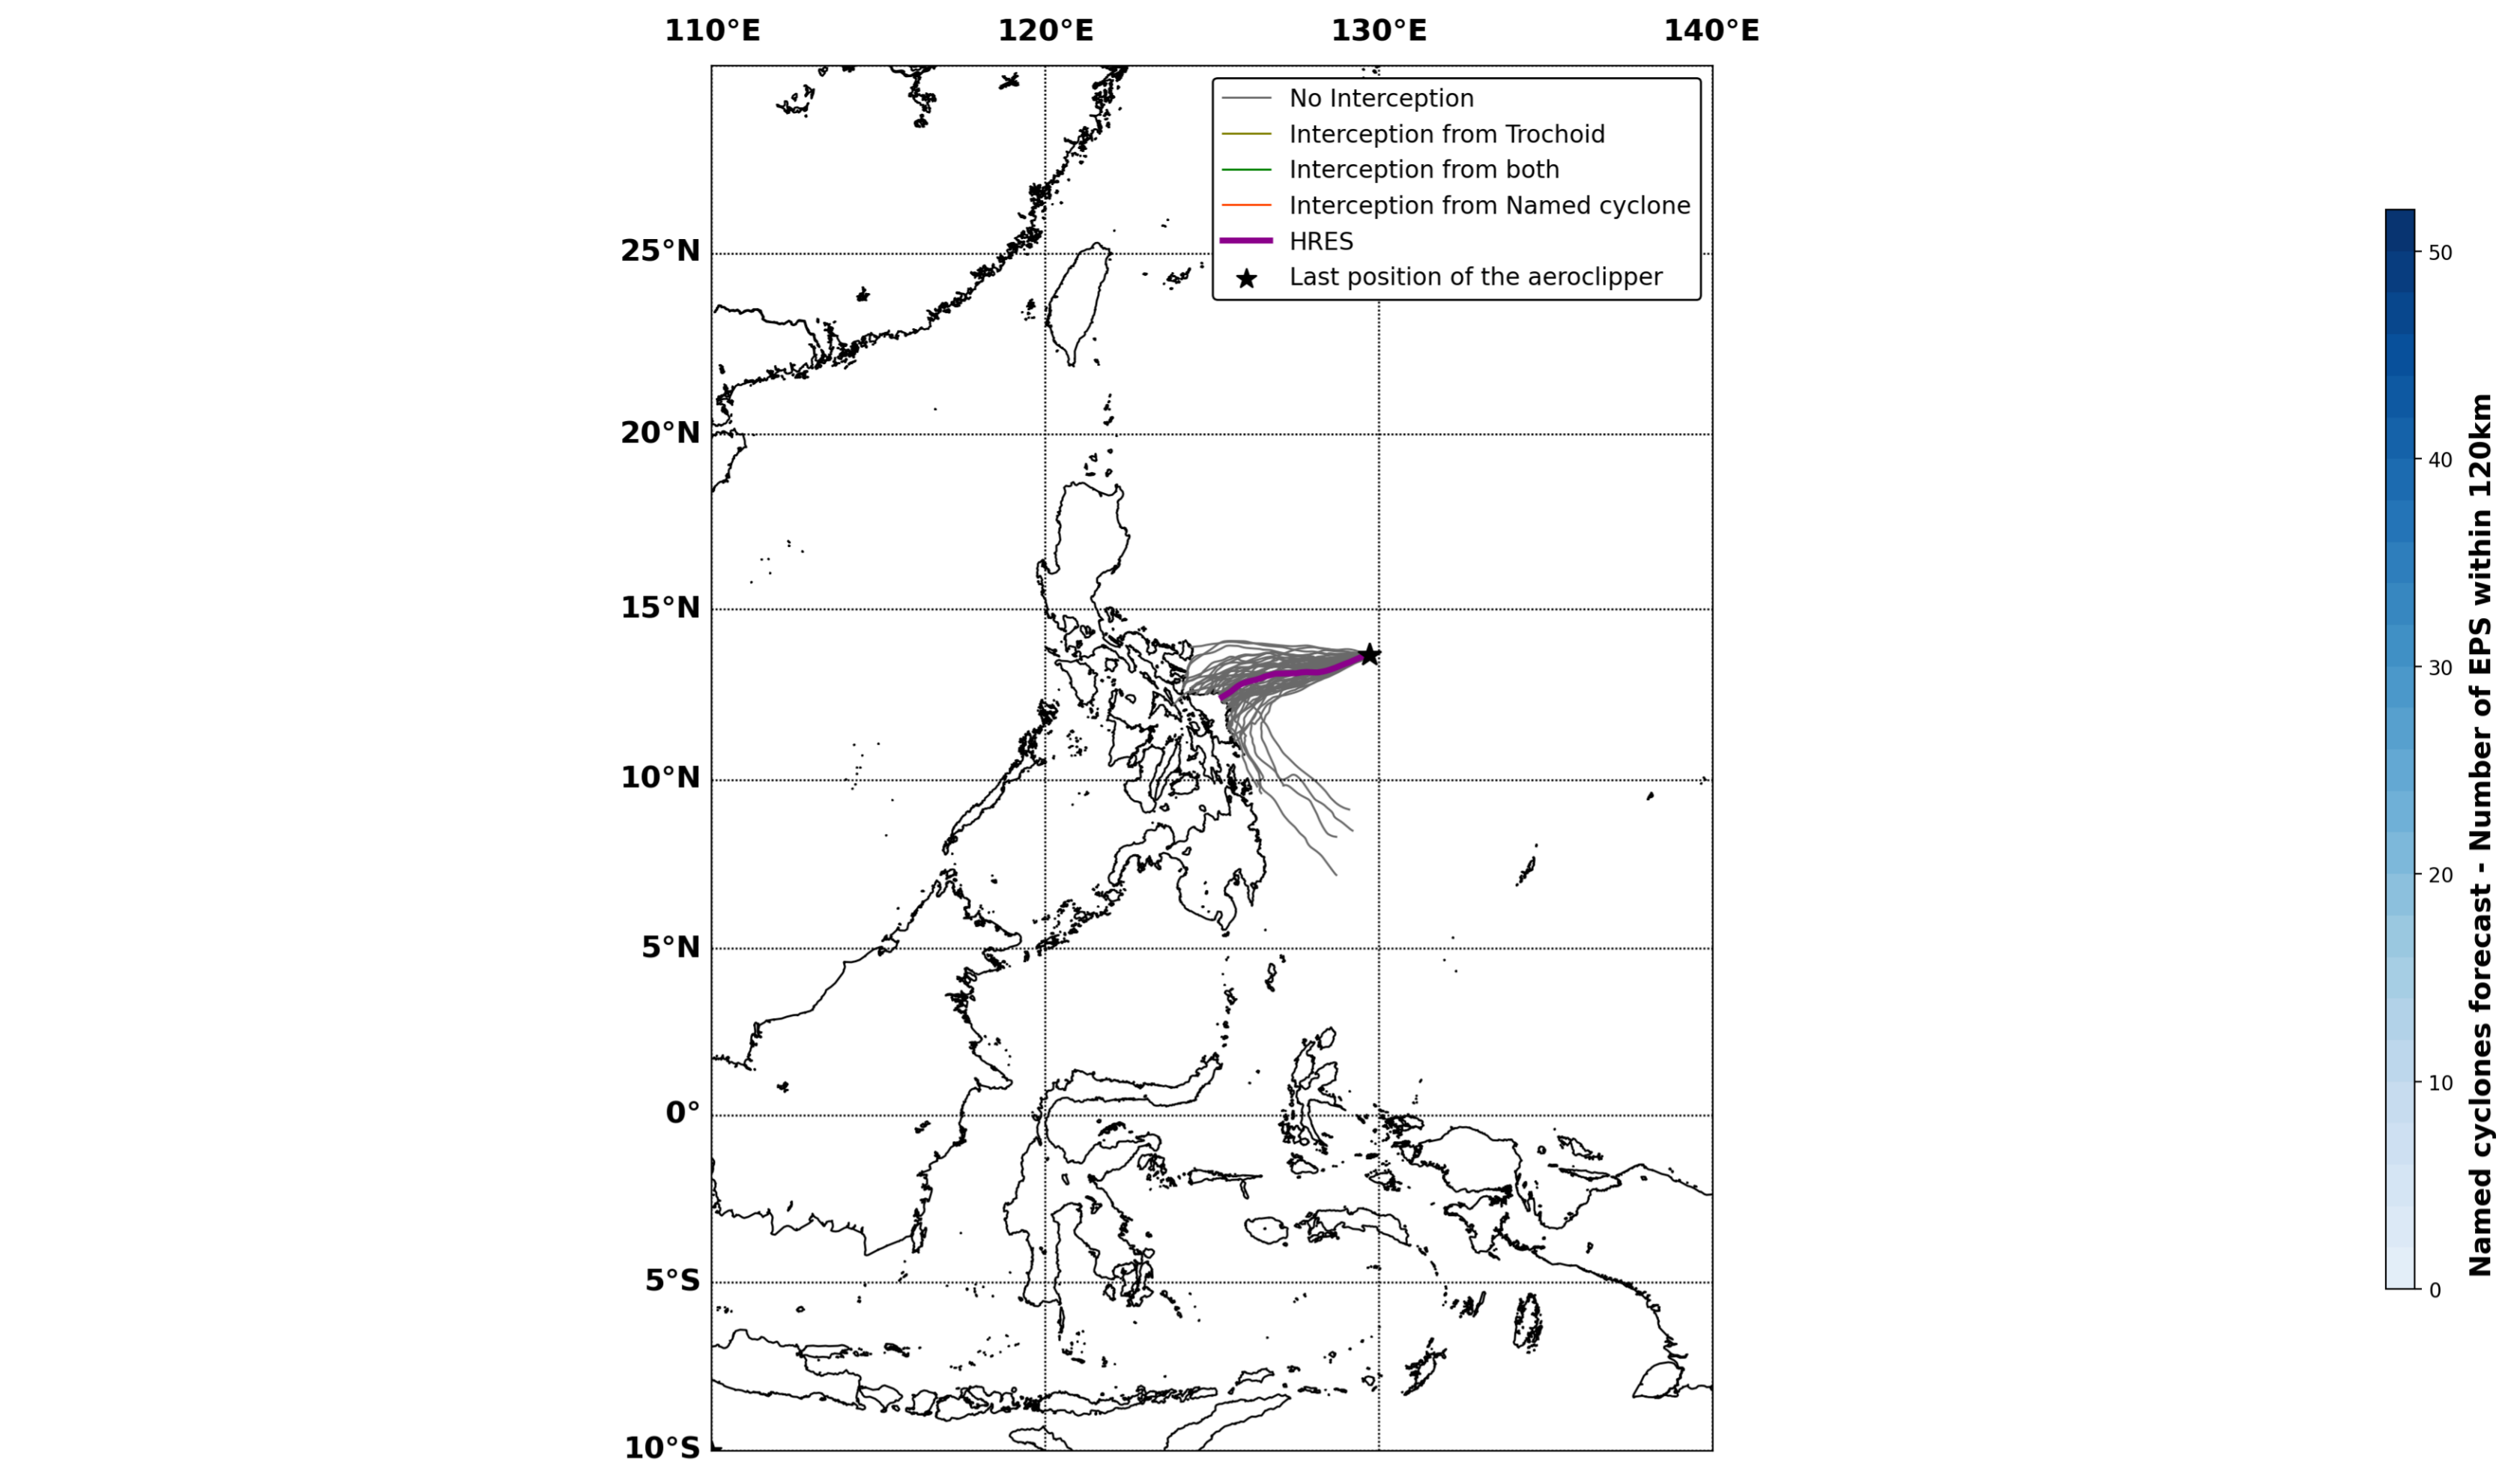

Aeroclipper ETX-U EW

Intercept forecast from aeroclipper's position at 2023/10/23, 01h00 (UTC)

Aeroclipper ETX-U EW

Grounding forecast from aeroclipper's position at 2023/10/23, 01h00 (UTC)