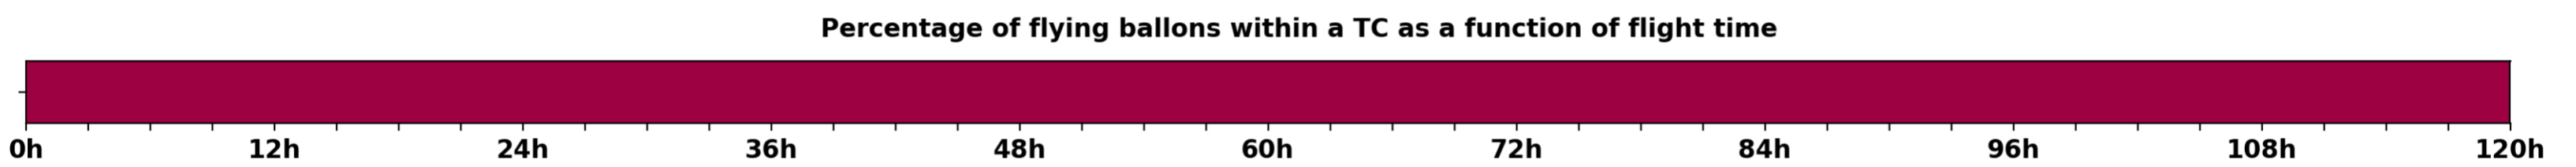

Aeroclipper ETX-U EW

Intercept forecast from aeroclipper's position at 2023/10/23, 01h00 (UTC)

Aeroclipper ETX-U EW

Grounding forecast from aeroclipper's position at 2023/10/23, 01h00 (UTC)