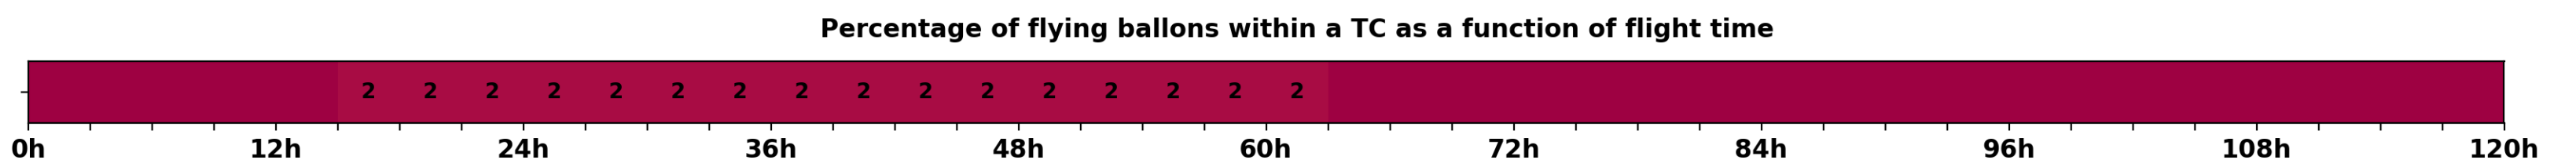

### Aeroclipper ETX-U EW Intercept forecast from aeroclipper's position at 2023/10/23, 10h00 (UTC)

### Aeroclipper ETX-U EW Grounding forecast from aeroclipper's position at 2023/10/23, 10h00 (UTC)