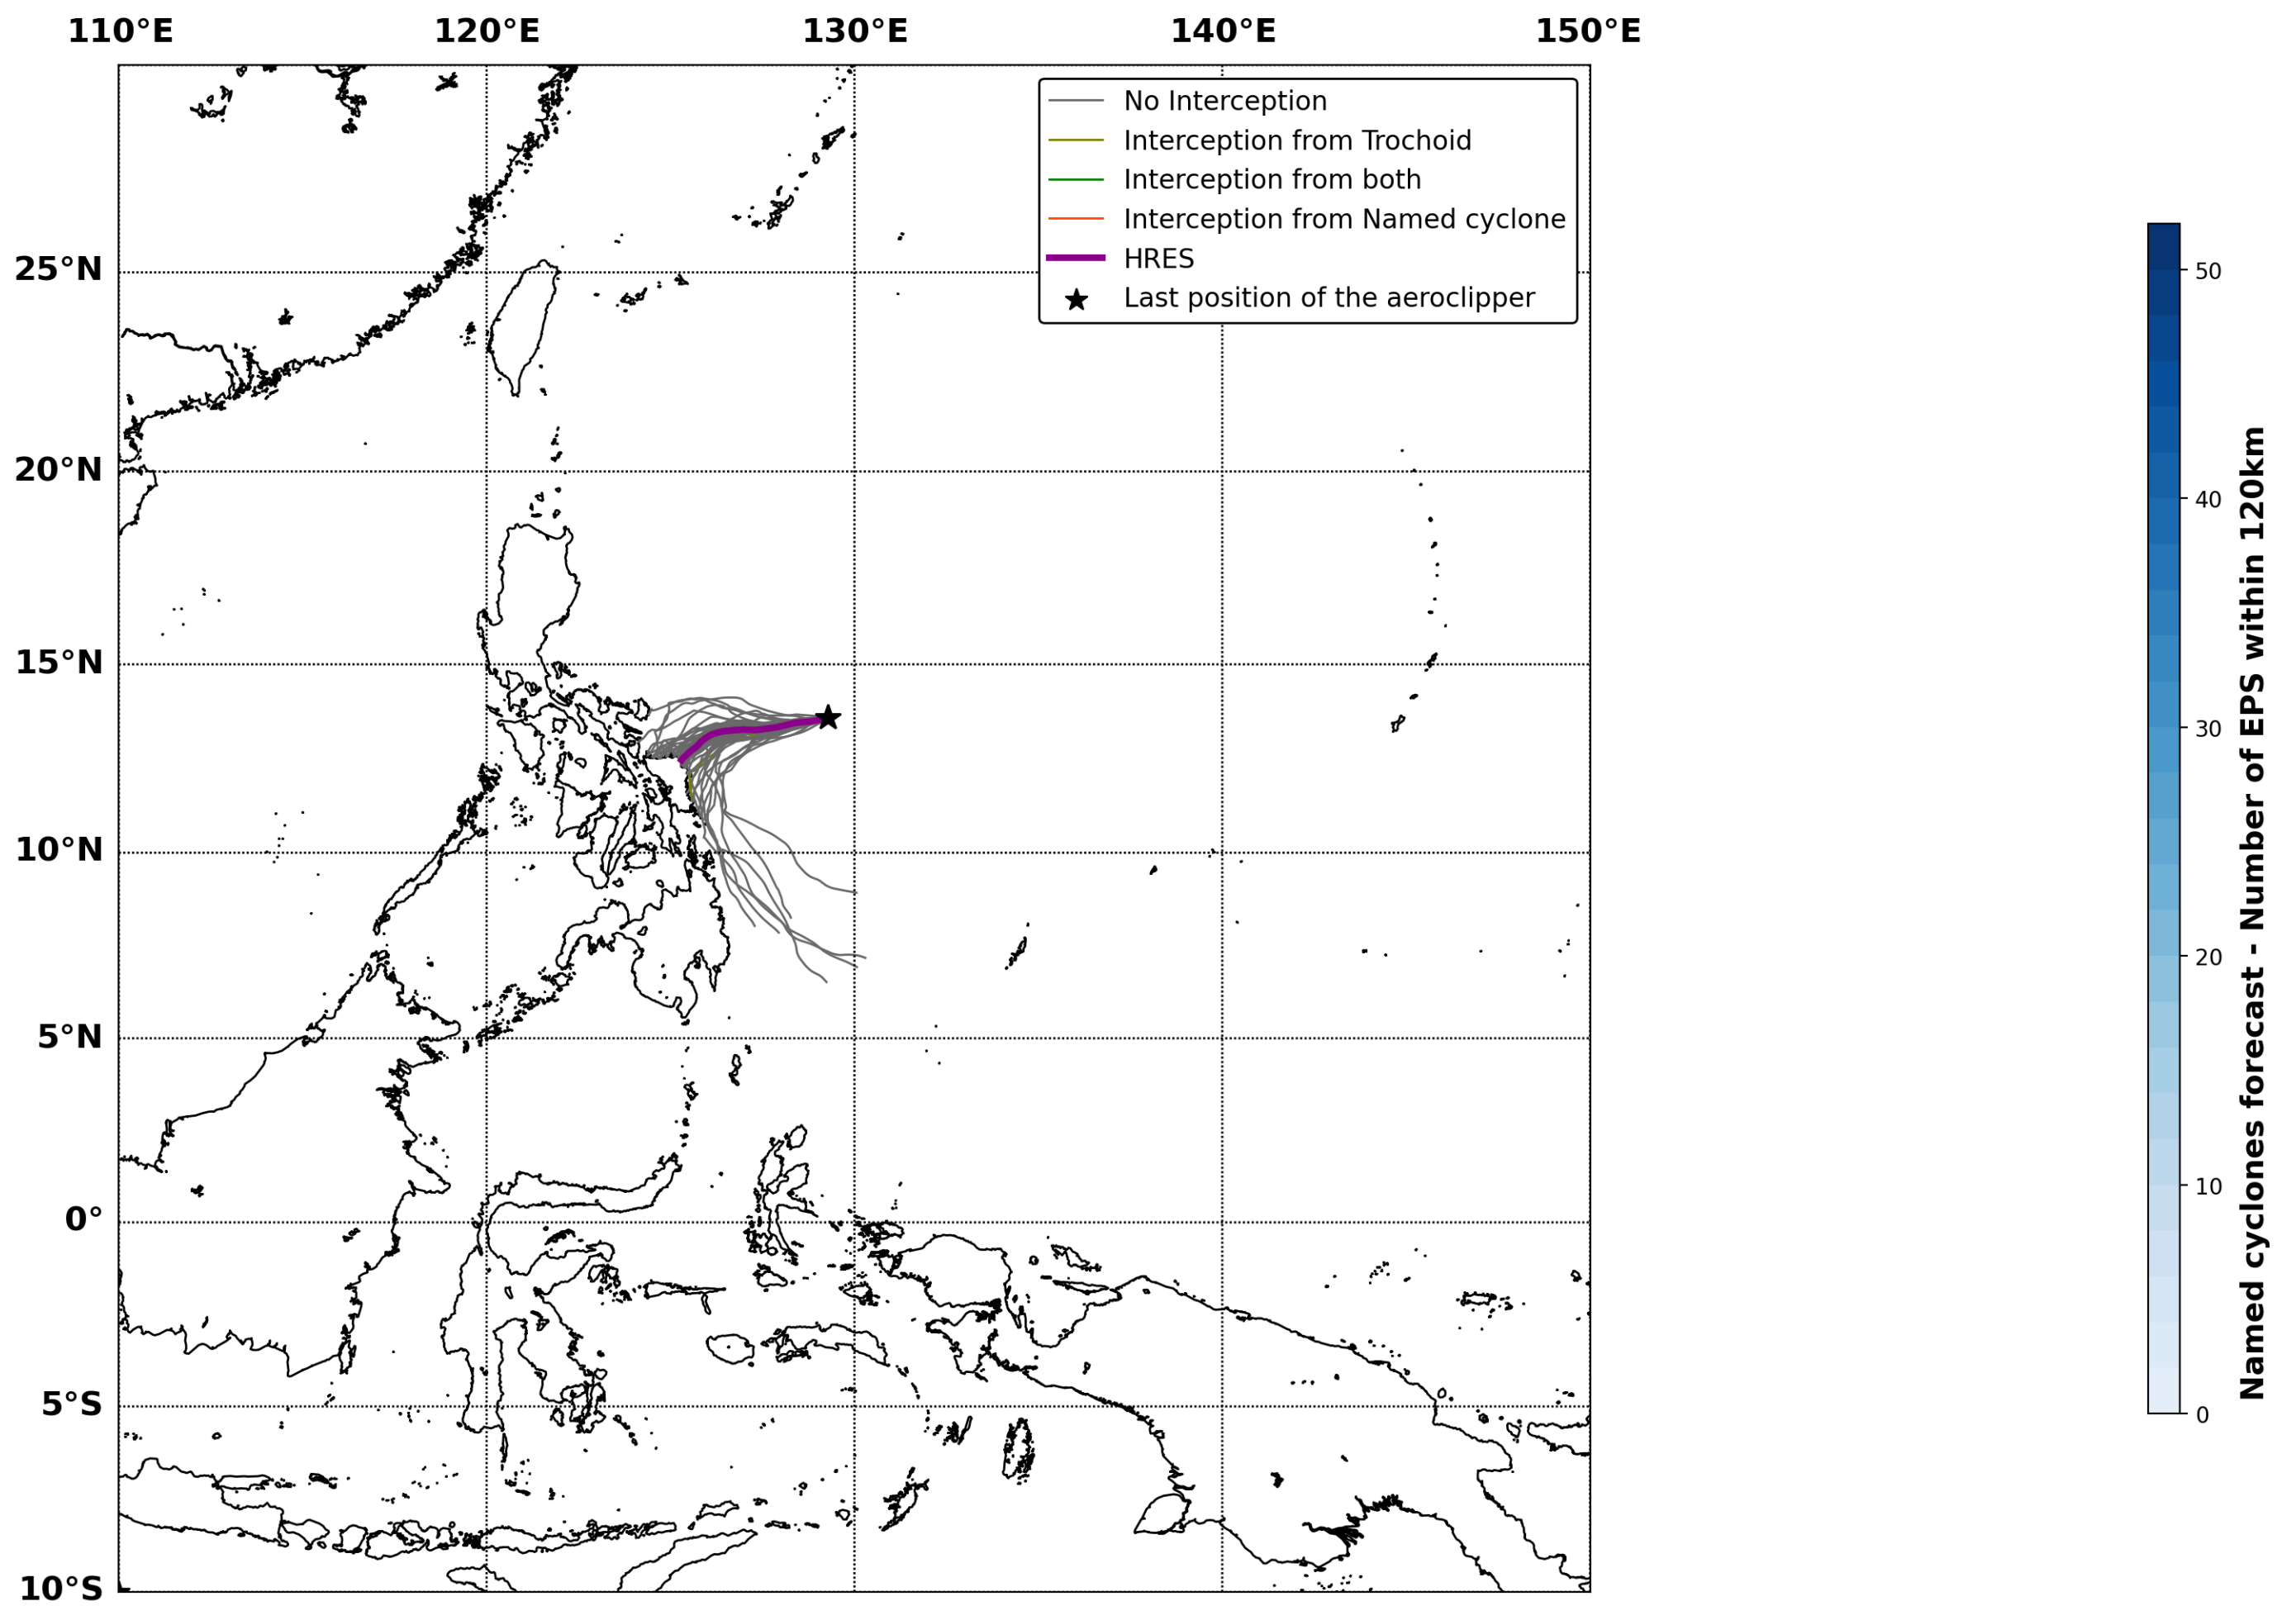

### Aeroclipper ETX-U EW Intercept forecast from aeroclipper's position at 2023/10/23, 10h00 (UTC)

### Aeroclipper ETX-U EW Grounding forecast from aeroclipper's position at 2023/10/23, 10h00 (UTC)