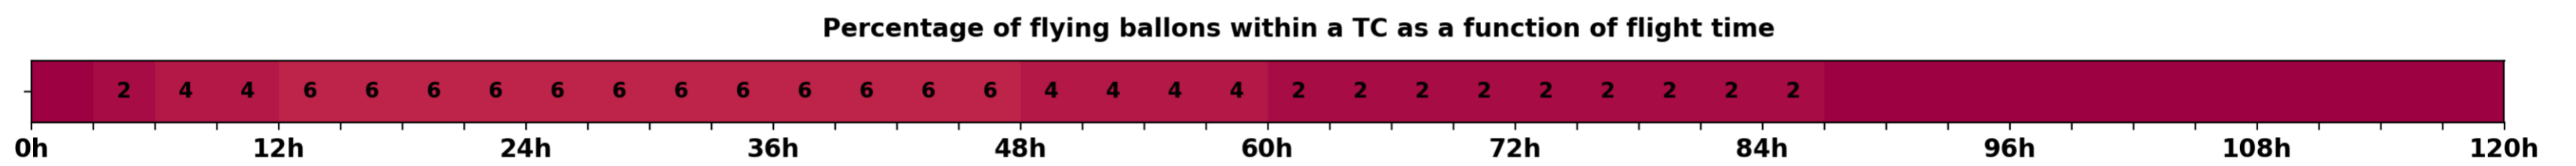

Aeroclipper ETX-U EW

Intercept forecast from aeroclipper's position at 2023/10/23, 13h00 (UTC)

Aeroclipper ETX-U EW

Grounding forecast from aeroclipper's position at 2023/10/23, 13h00 (UTC)