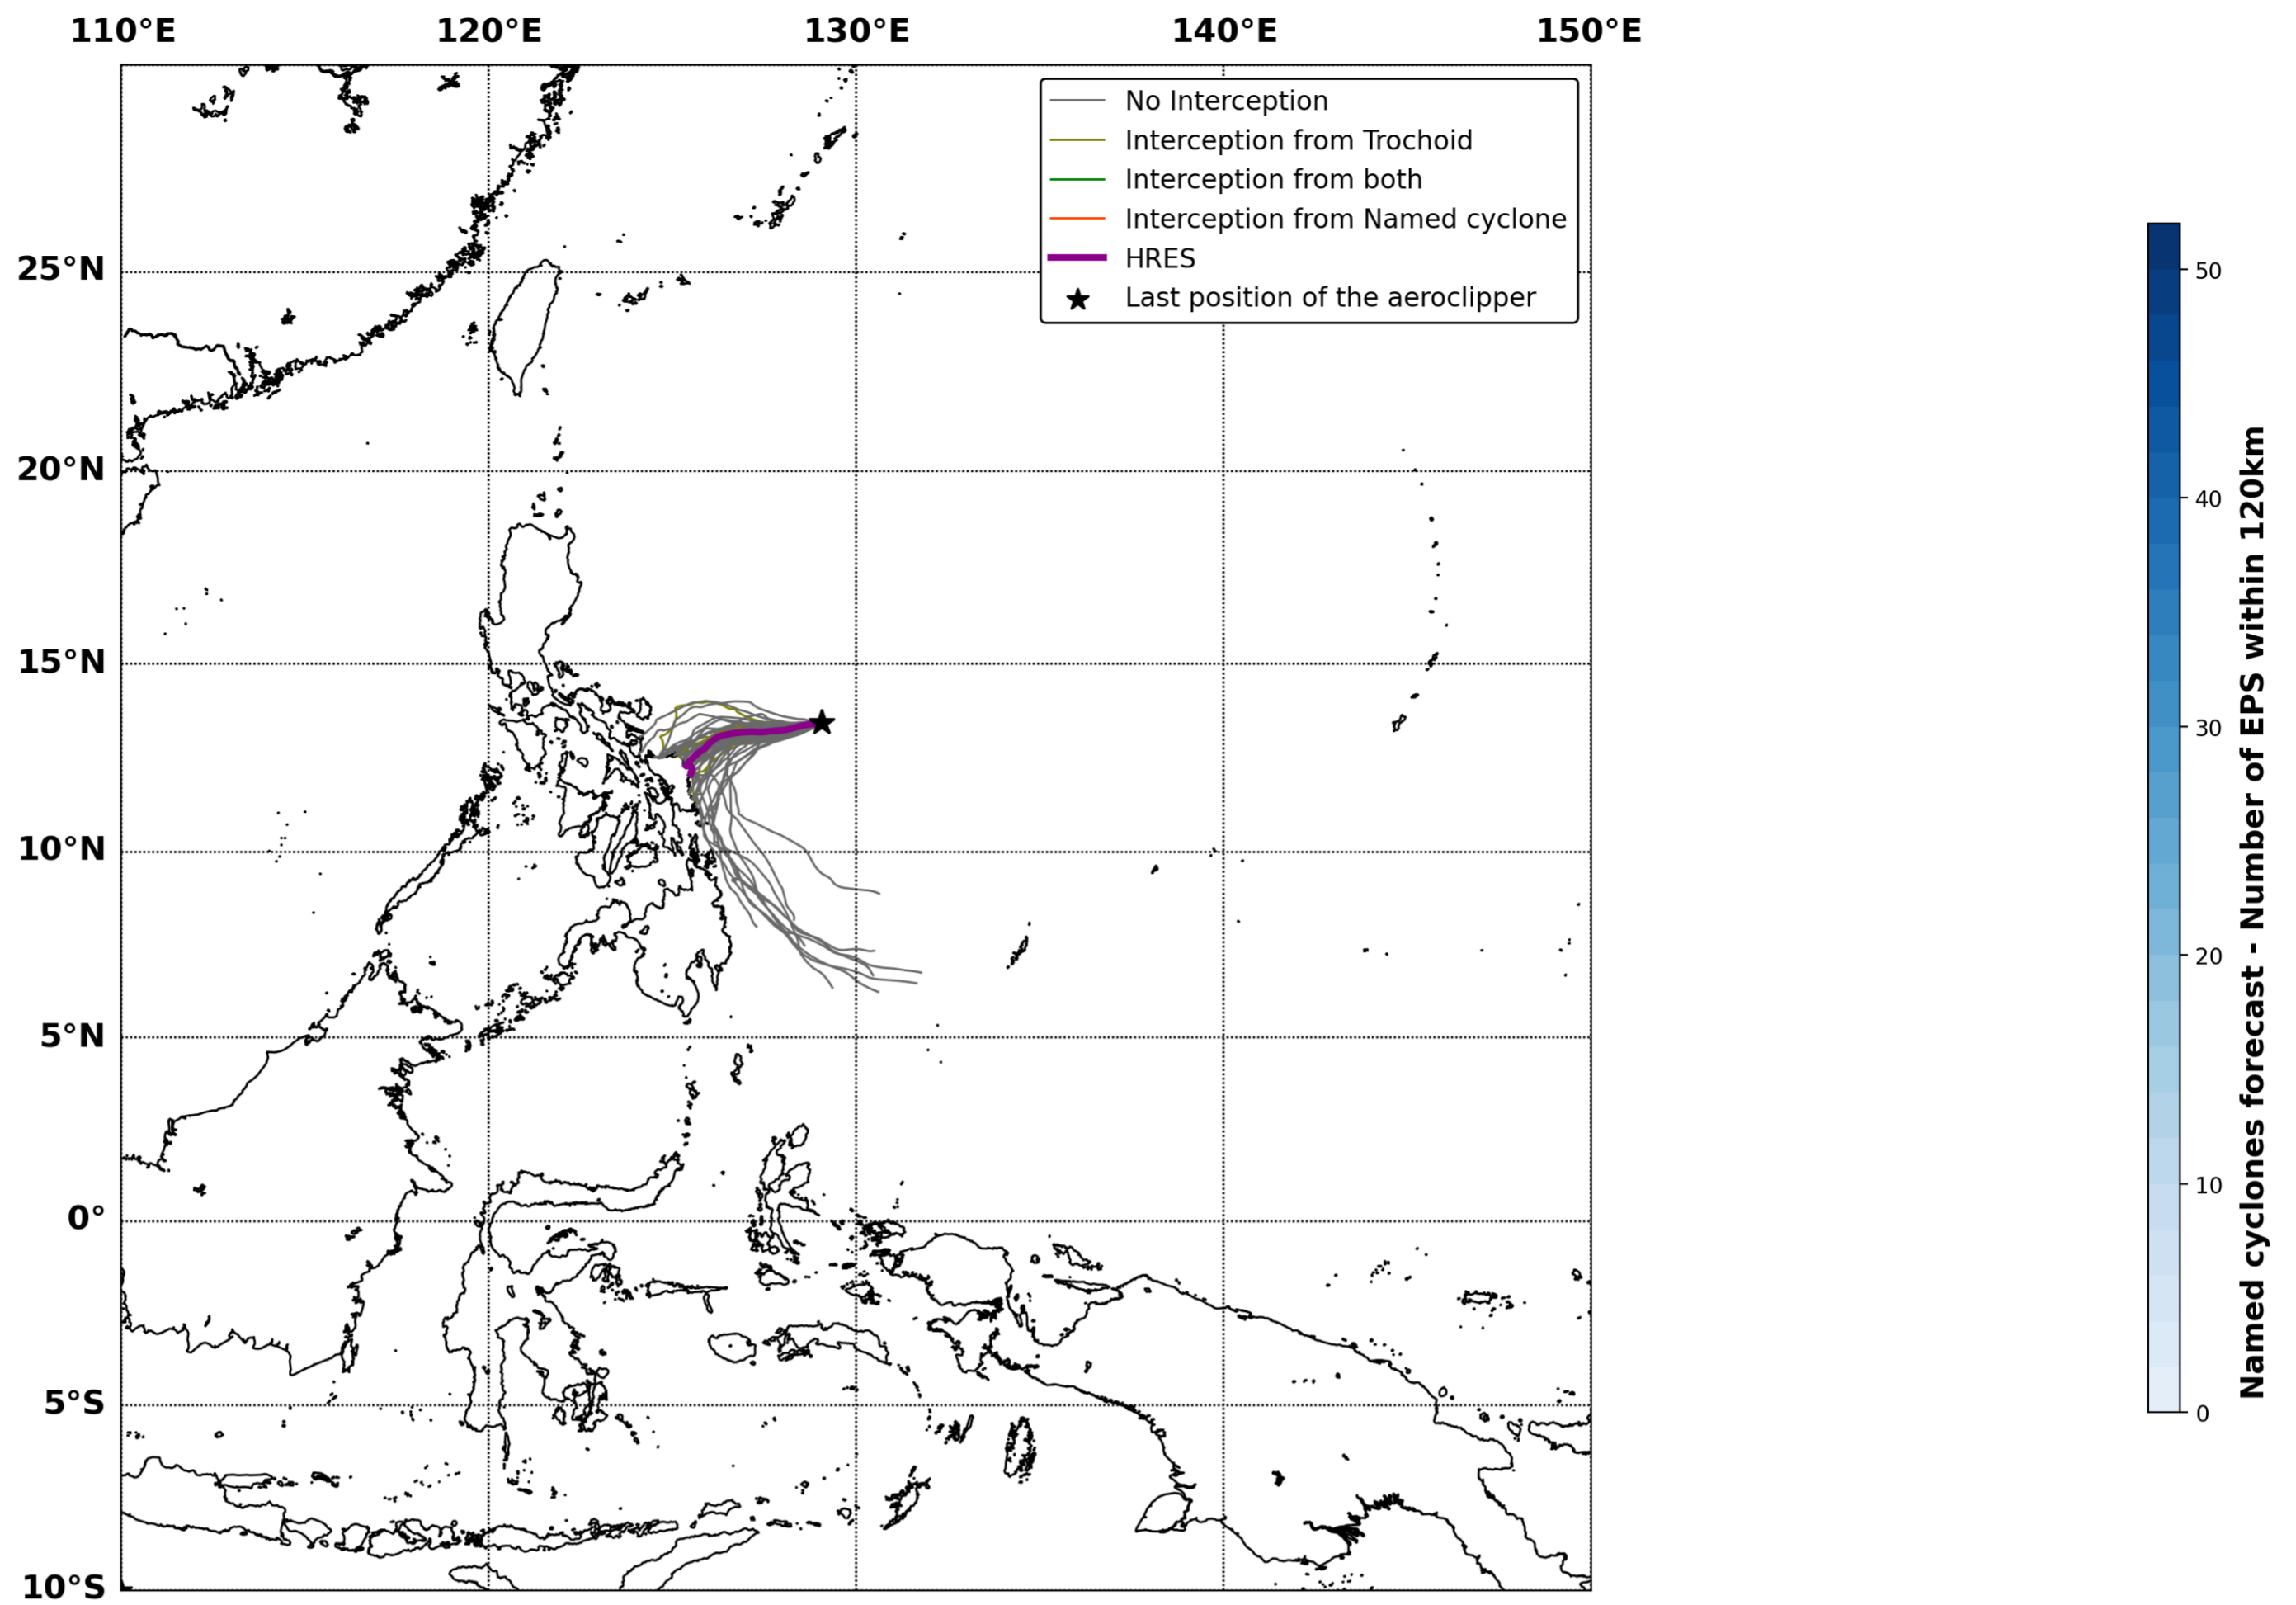

Aeroclipper ETX-U EW

Intercept forecast from aeroclipper's position at 2023/10/23, 13h00 (UTC)

Aeroclipper ETX-U EW

Grounding forecast from aeroclipper's position at 2023/10/23, 13h00 (UTC)