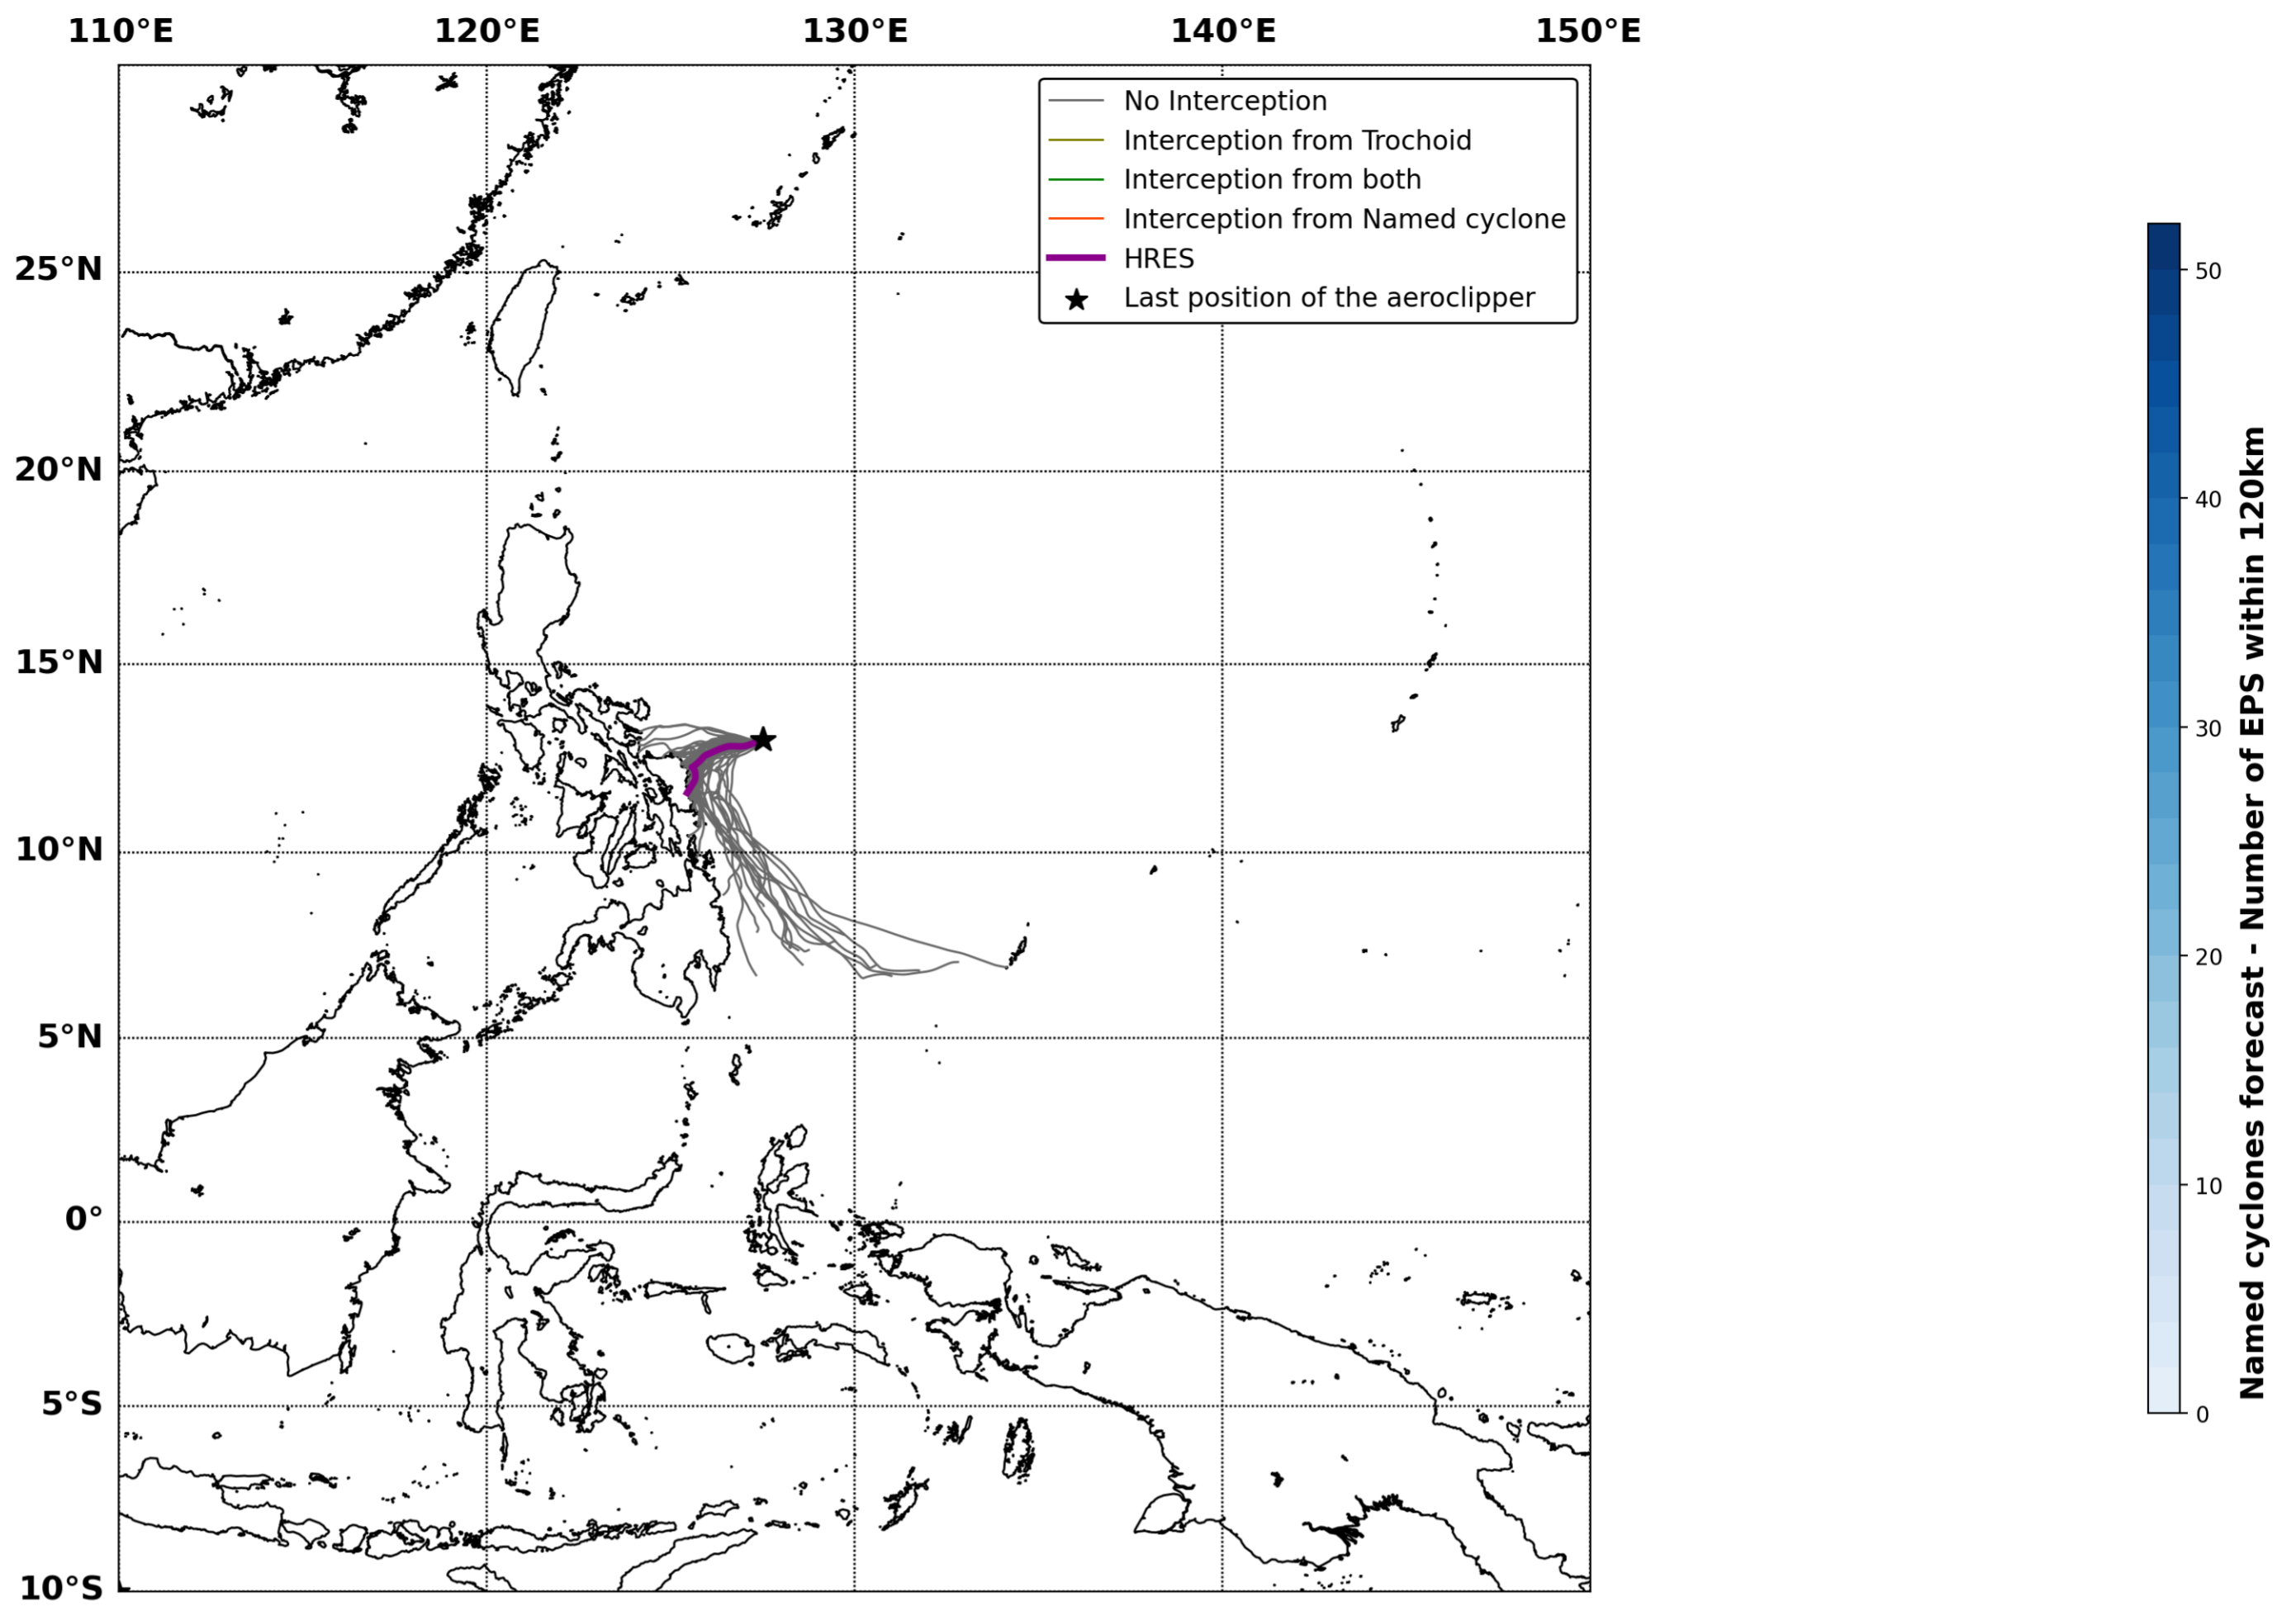

Aeroclipper ETX-U EW Intercept forecast from aeroclipper's position at 2023/10/24, 07h00 (UTC)

Aeroclipper ETX-U EW Grounding forecast from aeroclipper's position at 2023/10/24, 07h00 (UTC)