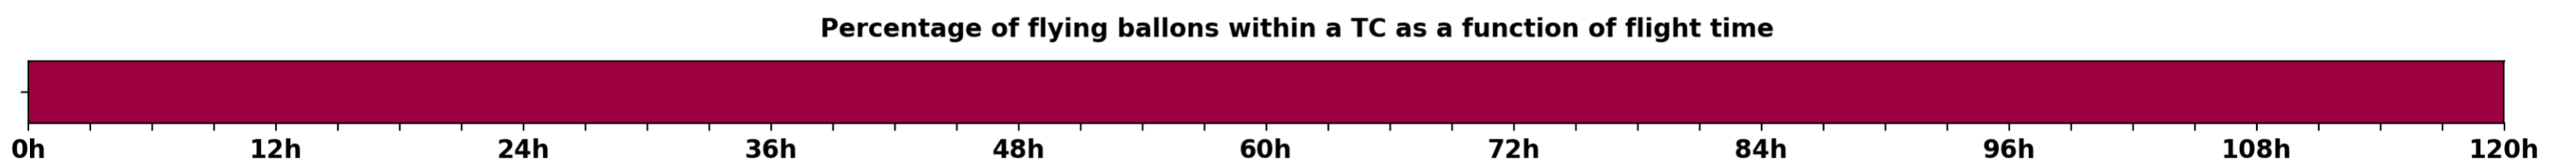

Aeroclipper ETX-U EW Intercept forecast from aeroclipper's position at 2023/10/24, 07h00 (UTC)

Aeroclipper ETX-U EW Grounding forecast from aeroclipper's position at 2023/10/24, 07h00 (UTC)