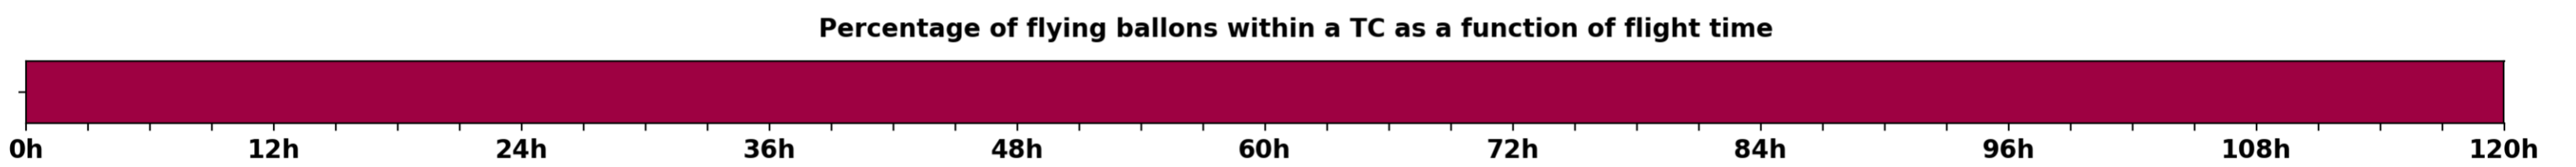

Aeroclipper ETX-U EW Intercept forecast from aeroclipper's position at 2023/10/24, 13h00 (UTC)

Aeroclipper ETX-U EW Grounding forecast from aeroclipper's position at 2023/10/24, 13h00 (UTC)