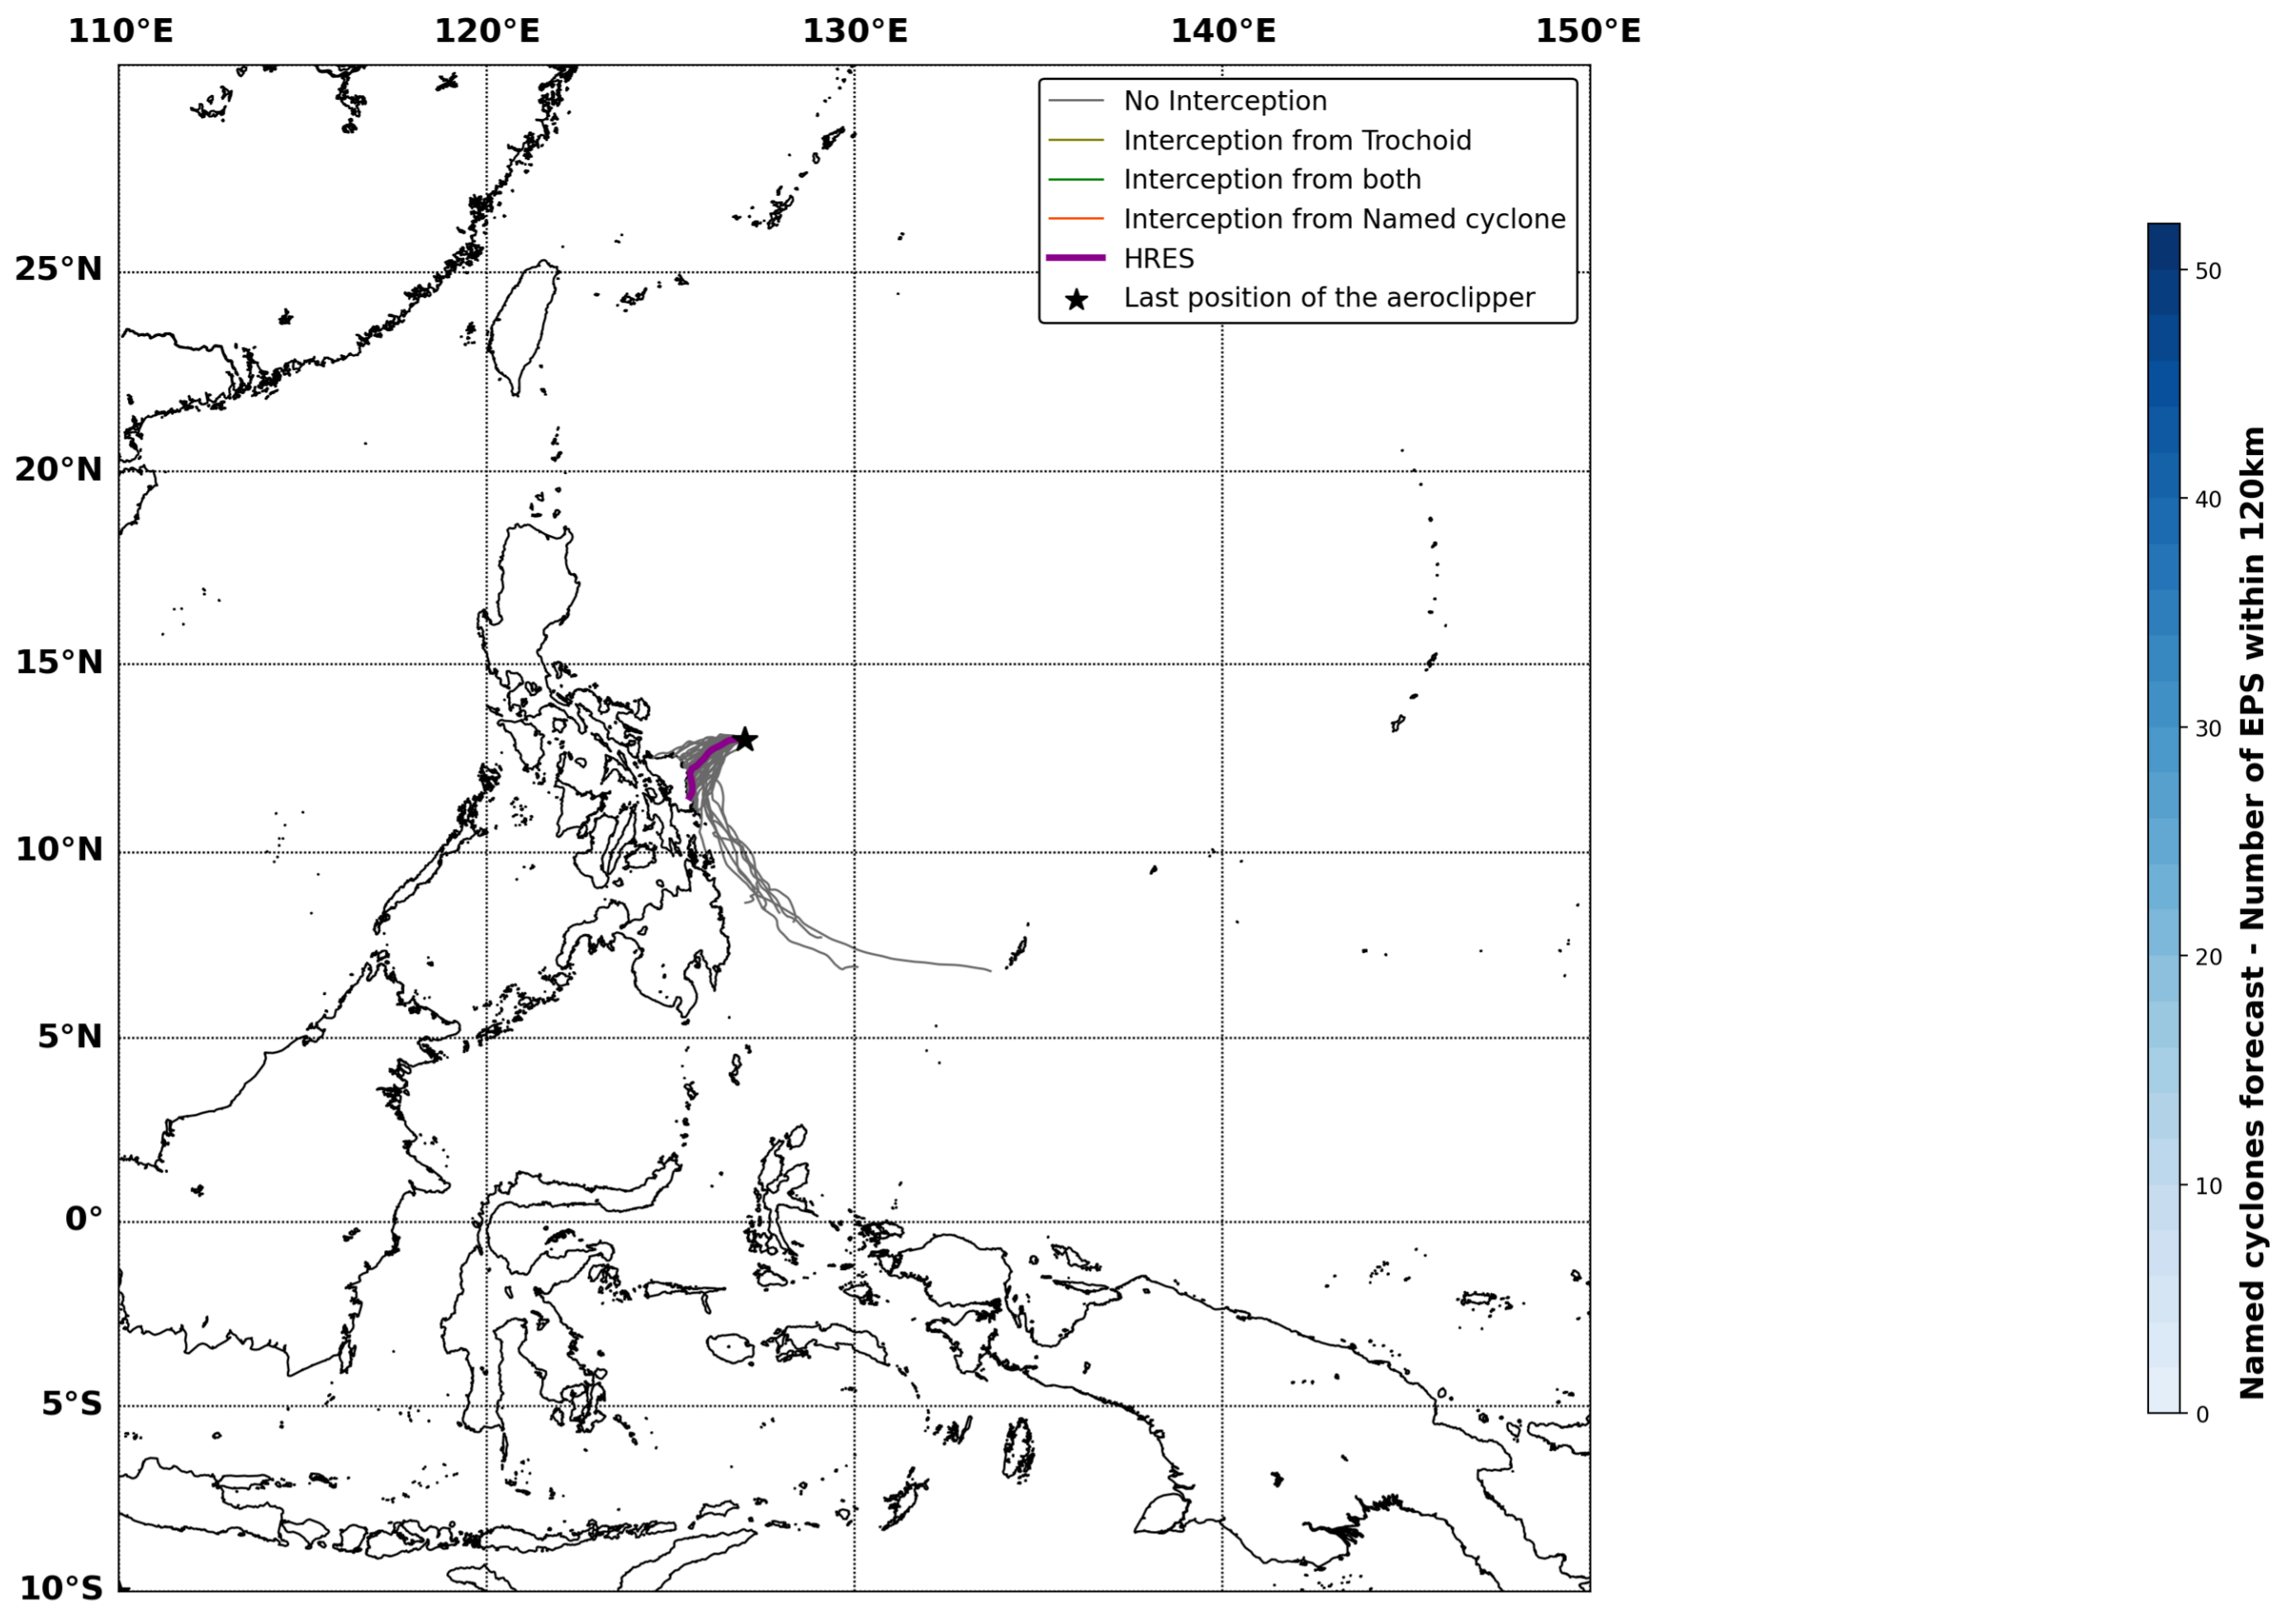

Aeroclipper ETX-U EW Intercept forecast from aeroclipper's position at 2023/10/24, 13h00 (UTC)

Aeroclipper ETX-U EW Grounding forecast from aeroclipper's position at 2023/10/24, 13h00 (UTC)