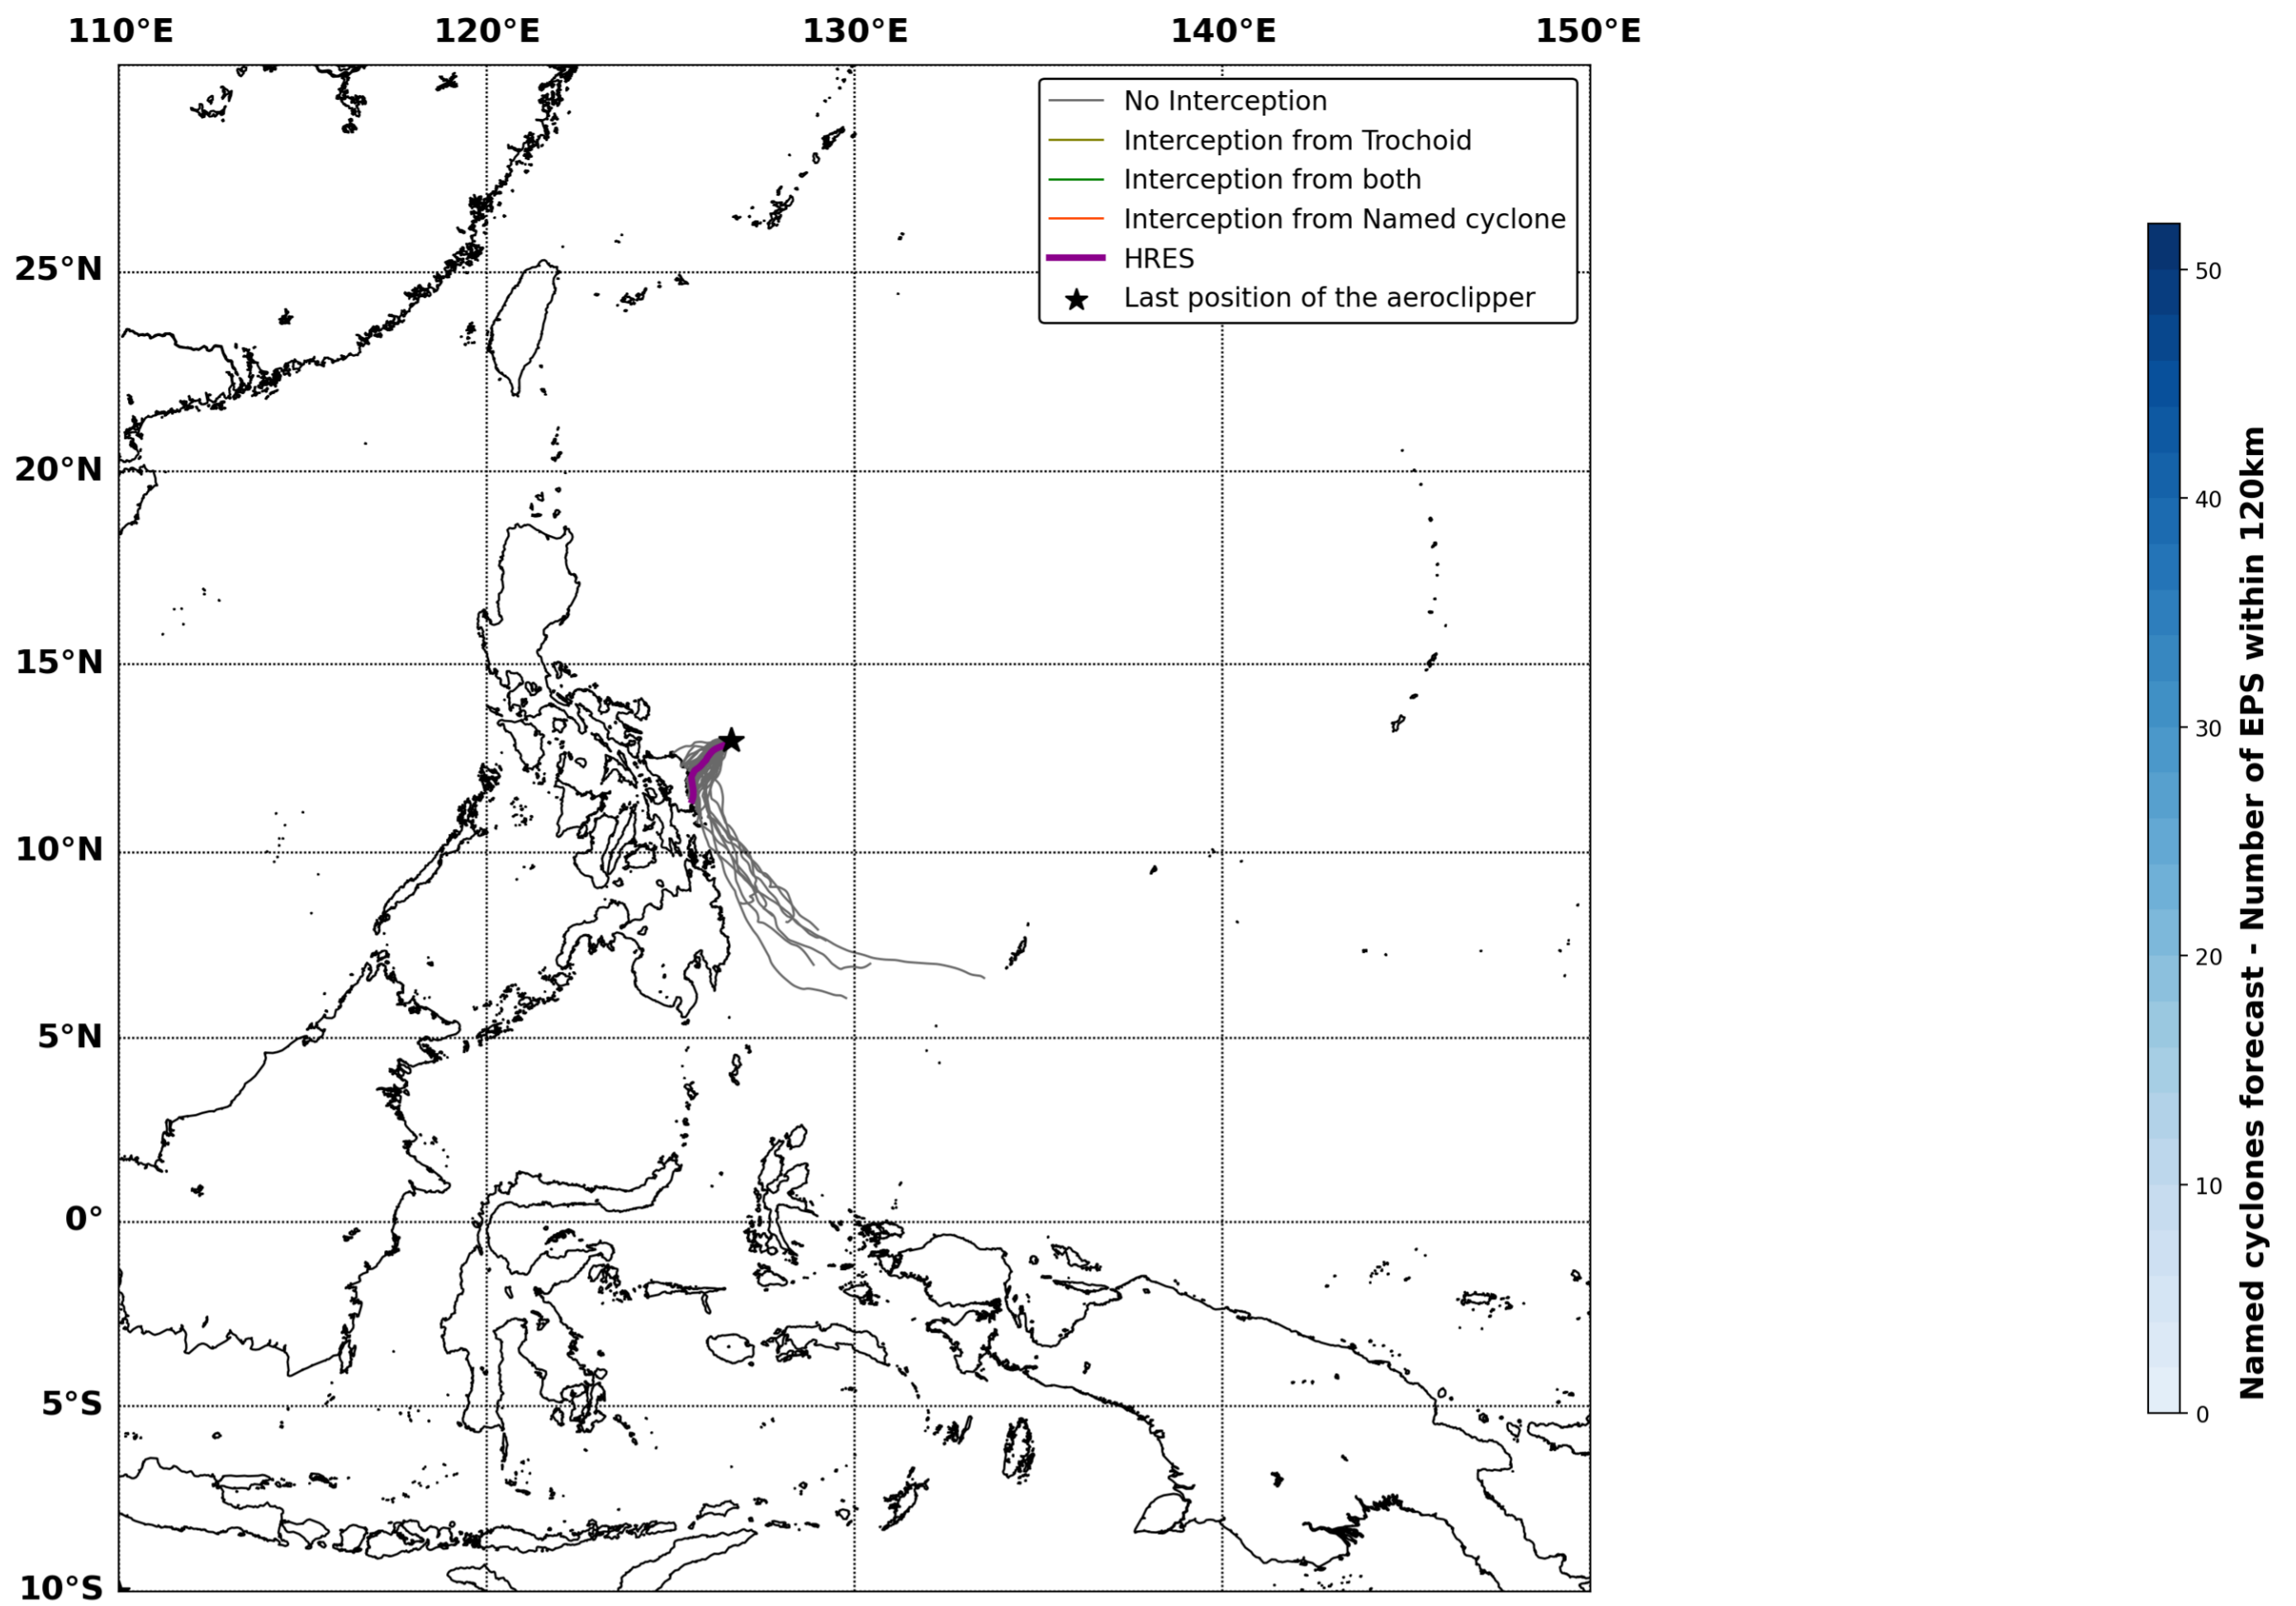

### Aeroclipper ETX-U EW Intercept forecast from aeroclipper's position at 2023/10/24, 19h00 (UTC)

### Aeroclipper ETX-U EW Grounding forecast from aeroclipper's position at 2023/10/24, 19h00 (UTC)