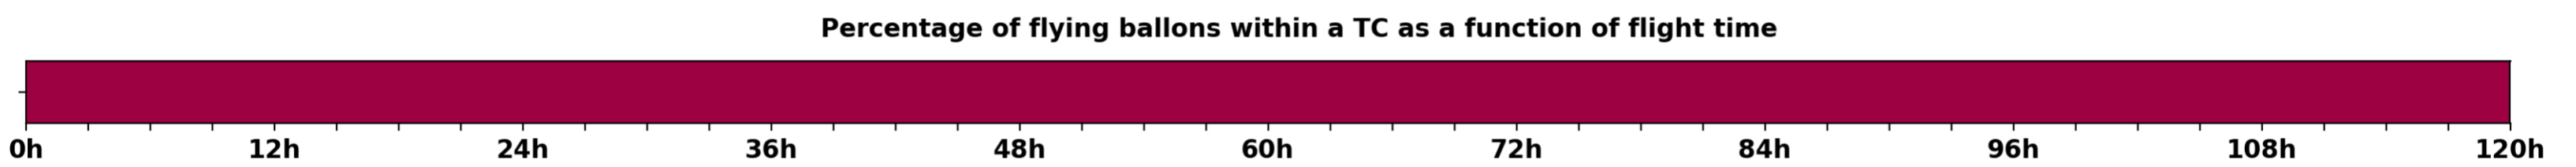

### Aeroclipper ETX-U EW Intercept forecast from aeroclipper's position at 2023/10/24, 19h00 (UTC)

### Aeroclipper ETX-U EW Grounding forecast from aeroclipper's position at 2023/10/24, 19h00 (UTC)