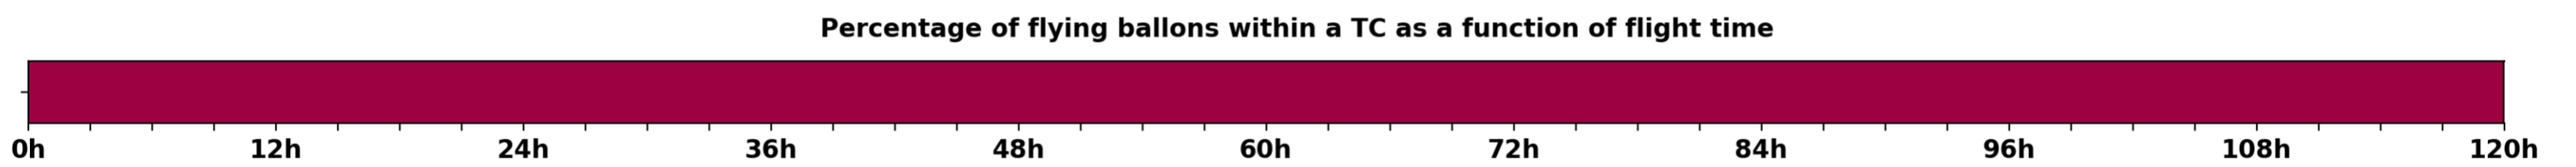

Aeroclipper ETX-U EW Intercept forecast from aeroclipper's position at 2023/10/25, 04h00 (UTC)

Aeroclipper ETX-U EW Grounding forecast from aeroclipper's position at 2023/10/25, 04h00 (UTC)