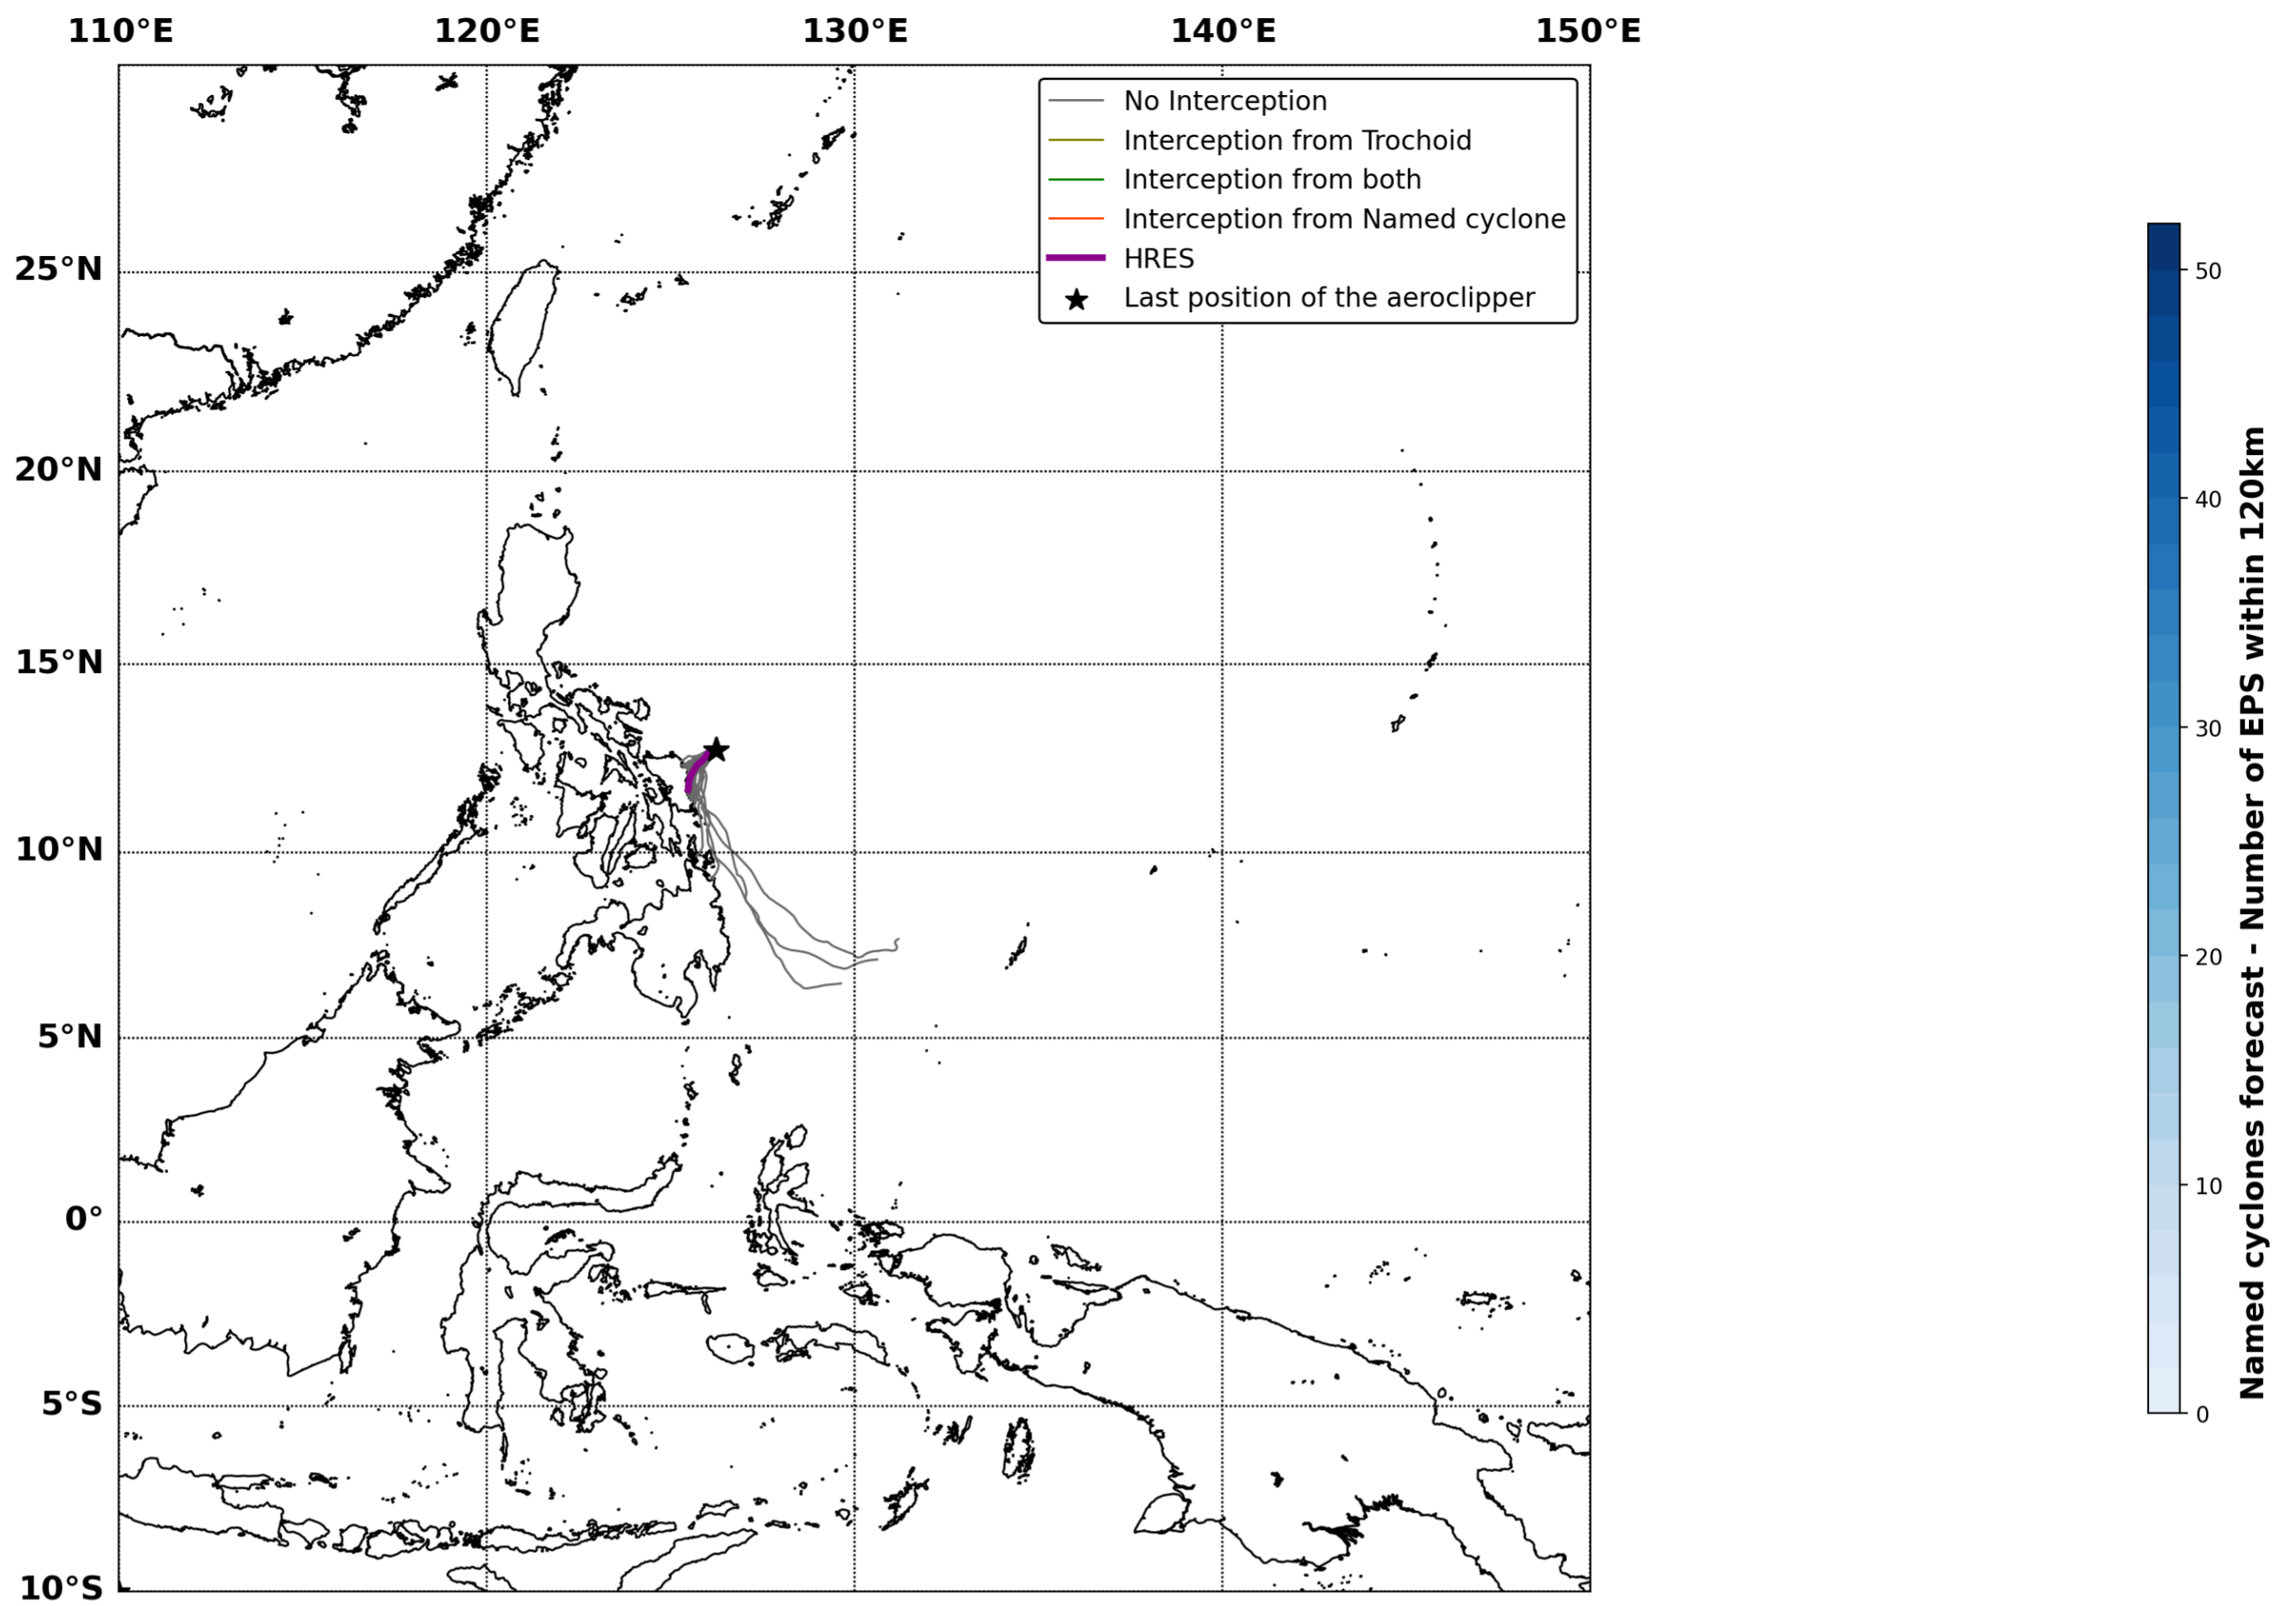

Aeroclipper ETX-U EW Intercept forecast from aeroclipper's position at 2023/10/25, 04h00 (UTC)

Aeroclipper ETX-U EW Grounding forecast from aeroclipper's position at 2023/10/25, 04h00 (UTC)