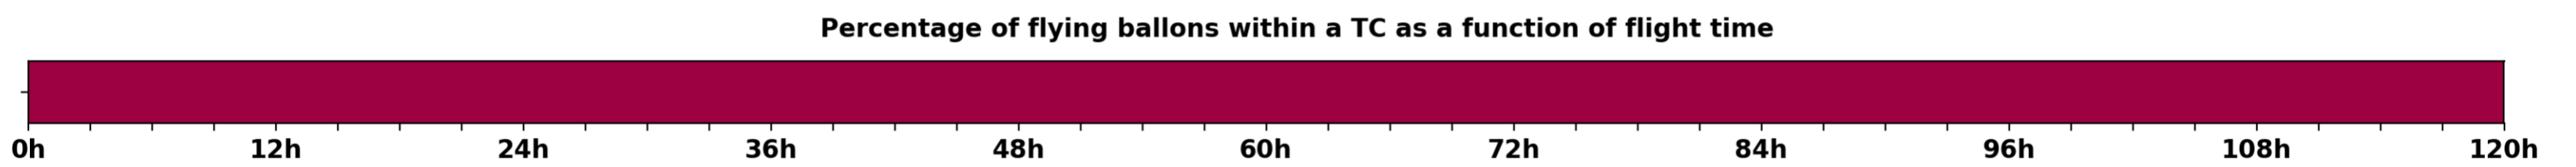

Aeroclipper ETX-U EW

Intercept forecast from aeroclipper's position at 2023/10/25, 16h00 (UTC)

Aeroclipper ETX-U EW

Grounding forecast from aeroclipper's position at 2023/10/25, 16h00 (UTC)