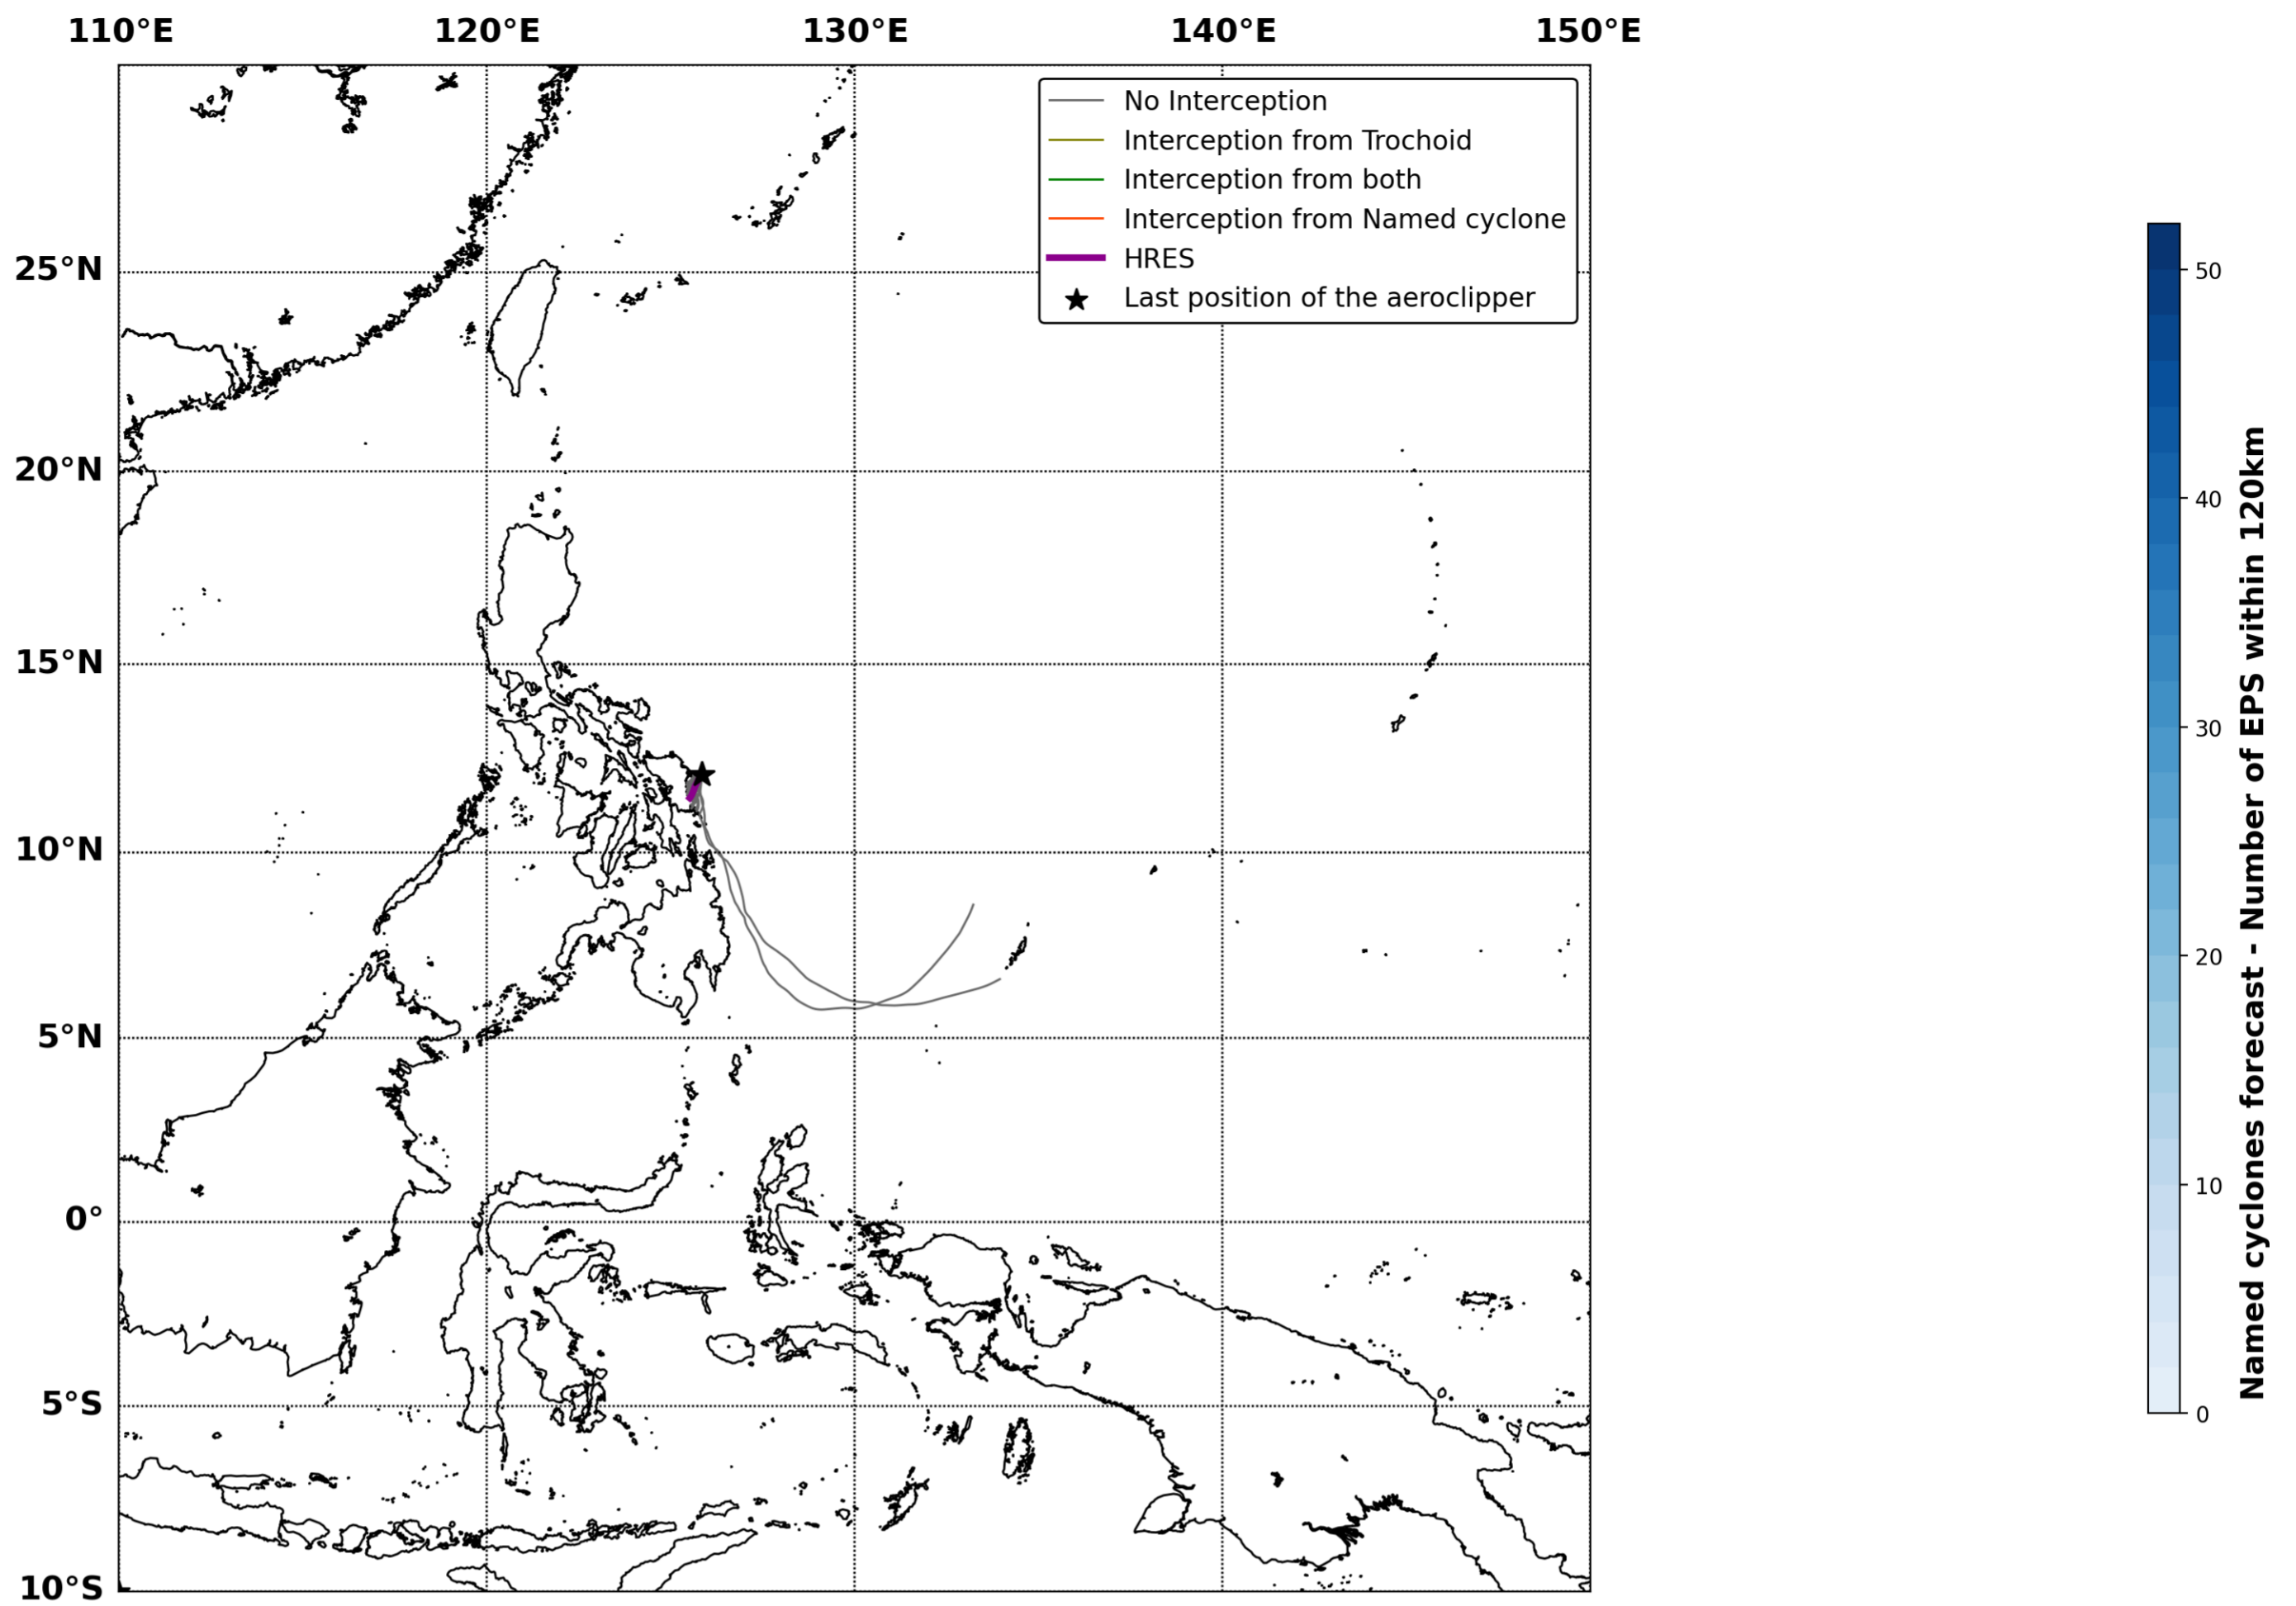

Aeroclipper ETX-U EW

Intercept forecast from aeroclipper's position at 2023/10/25, 16h00 (UTC)

Aeroclipper ETX-U EW

Grounding forecast from aeroclipper's position at 2023/10/25, 16h00 (UTC)