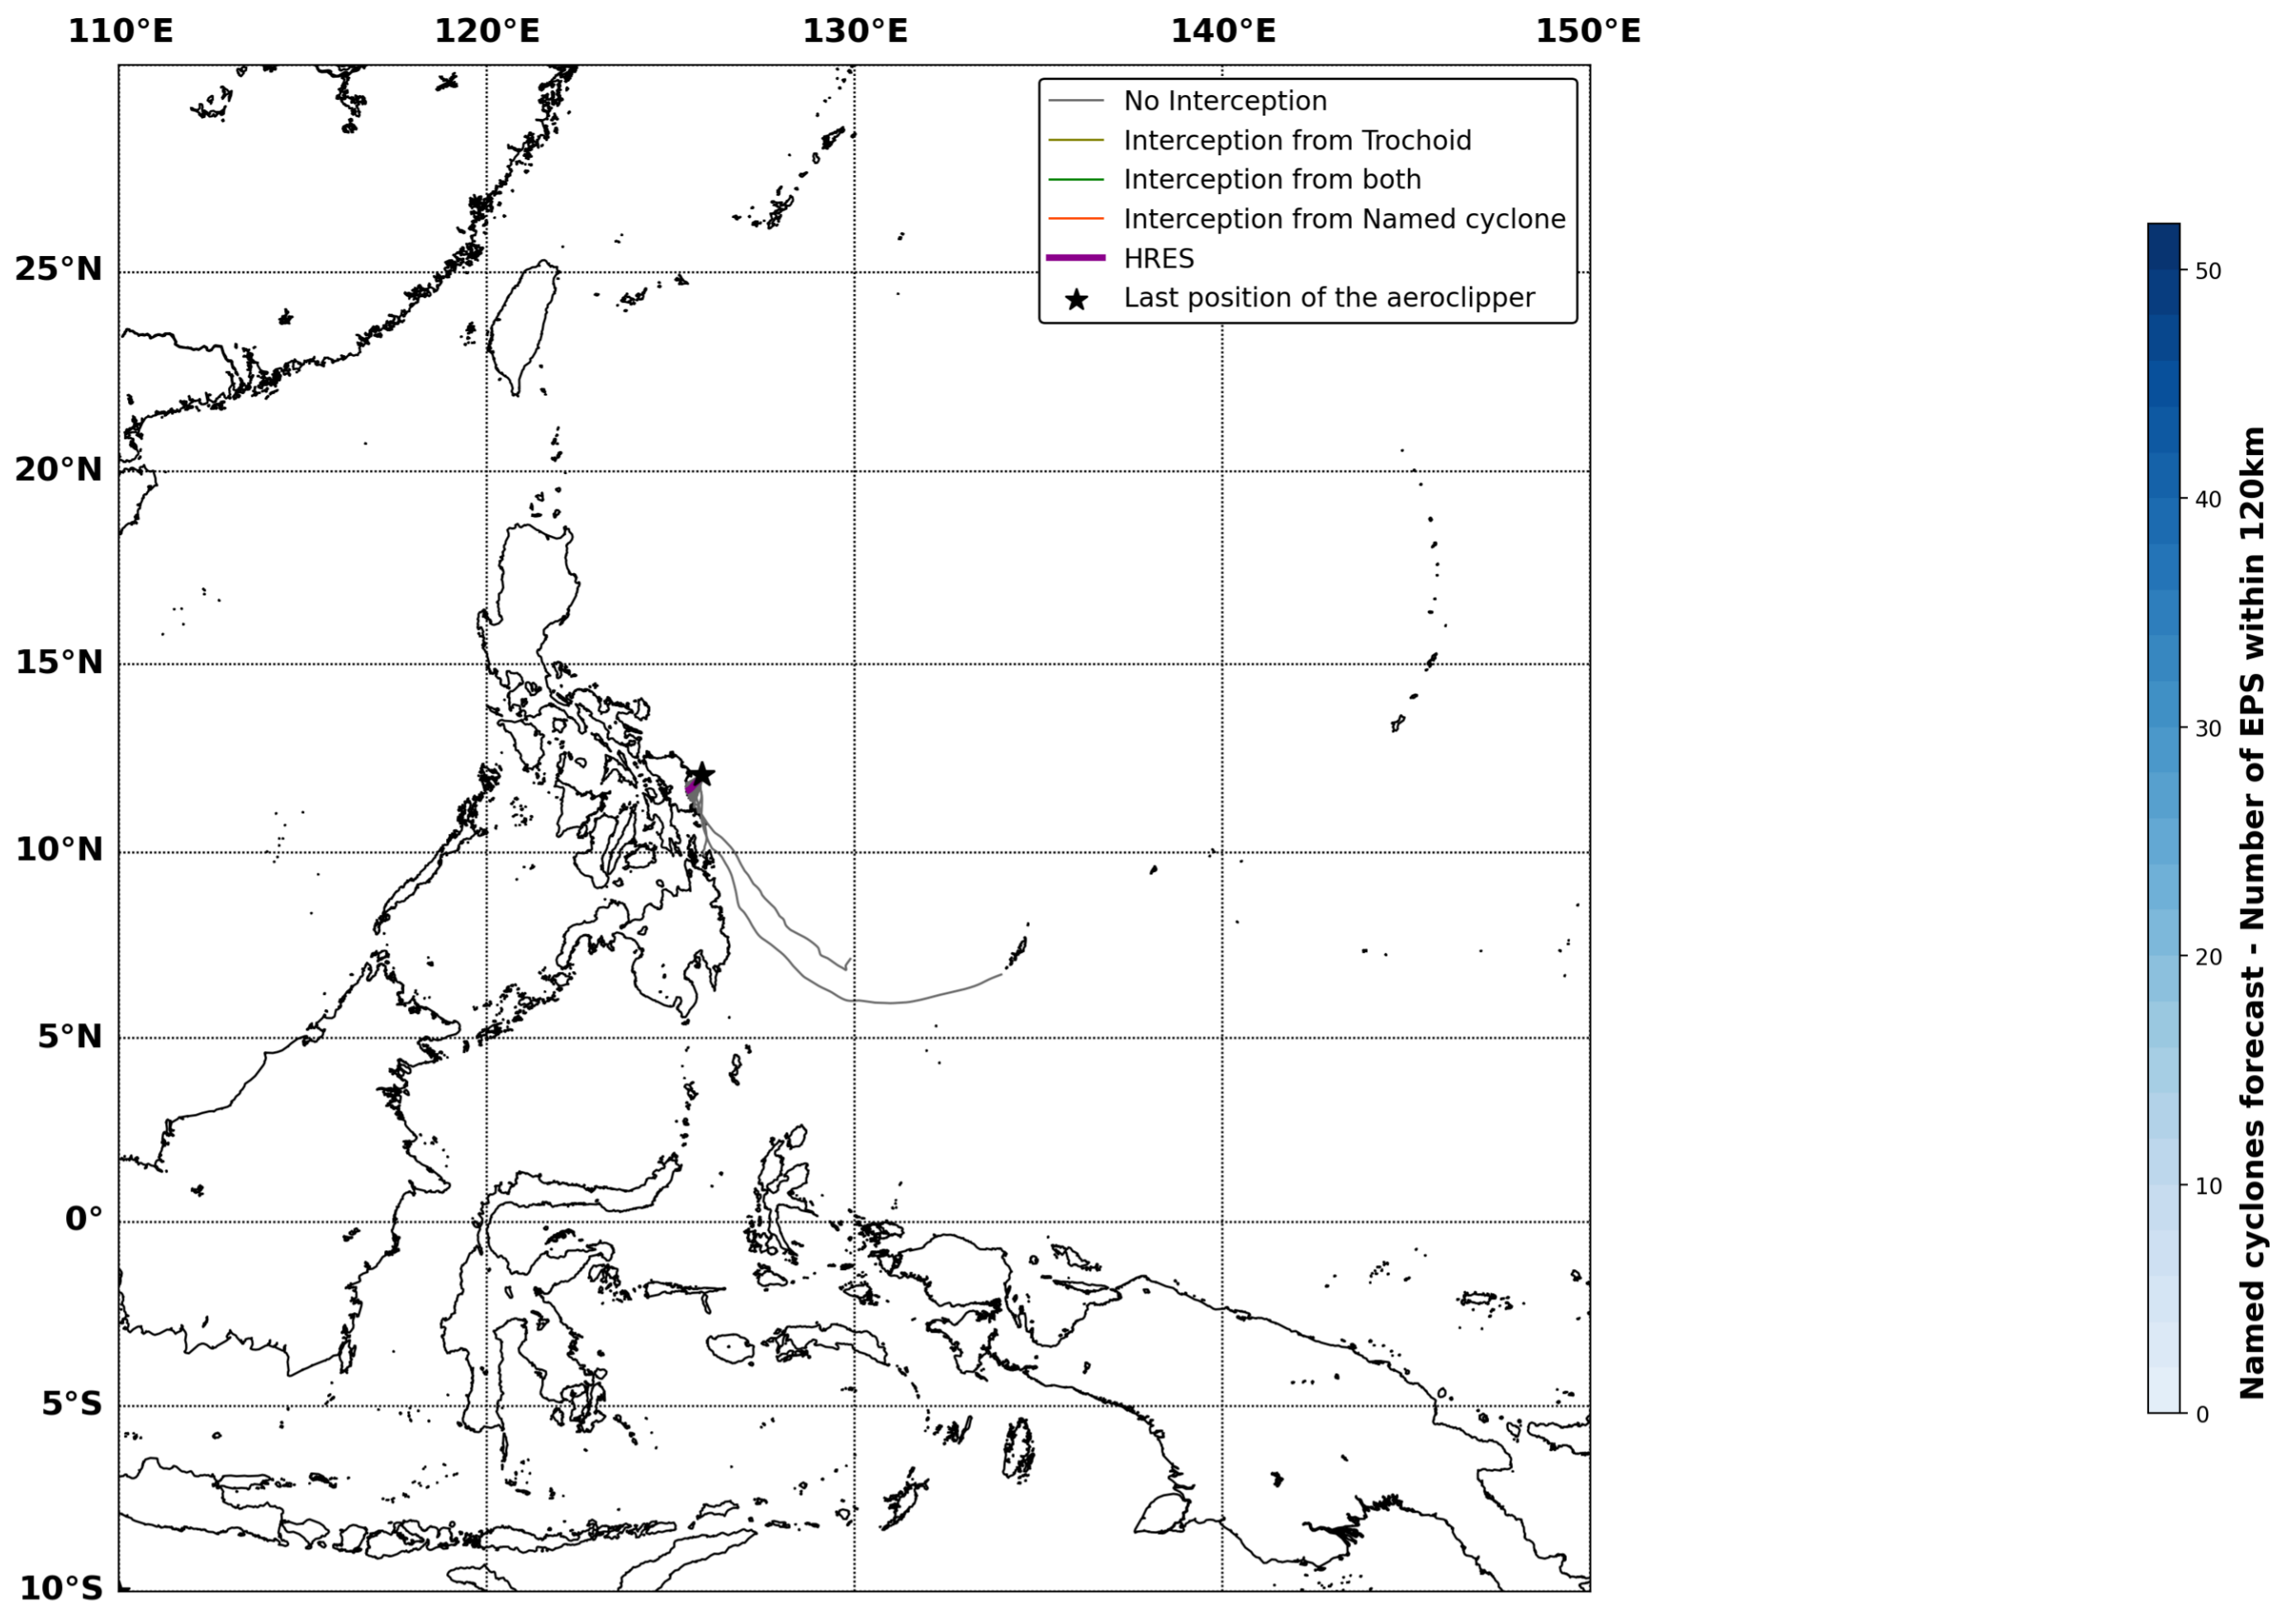

Aeroclipper ETX-U EW Intercept forecast from aeroclipper's position at 2023/10/25, 19h00 (UTC)

Aeroclipper ETX-U EW Grounding forecast from aeroclipper's position at 2023/10/25, 19h00 (UTC)