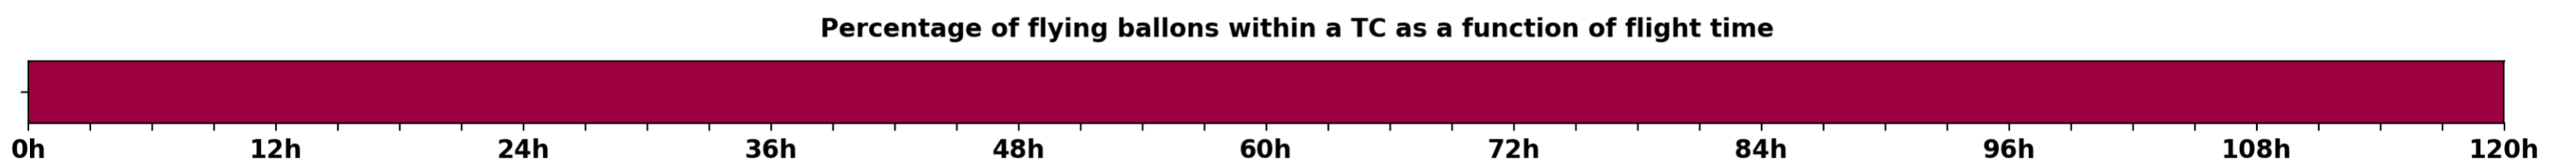

Aeroclipper ETX-U EW Intercept forecast from aeroclipper's position at 2023/10/25, 19h00 (UTC)

Aeroclipper ETX-U EW Grounding forecast from aeroclipper's position at 2023/10/25, 19h00 (UTC)