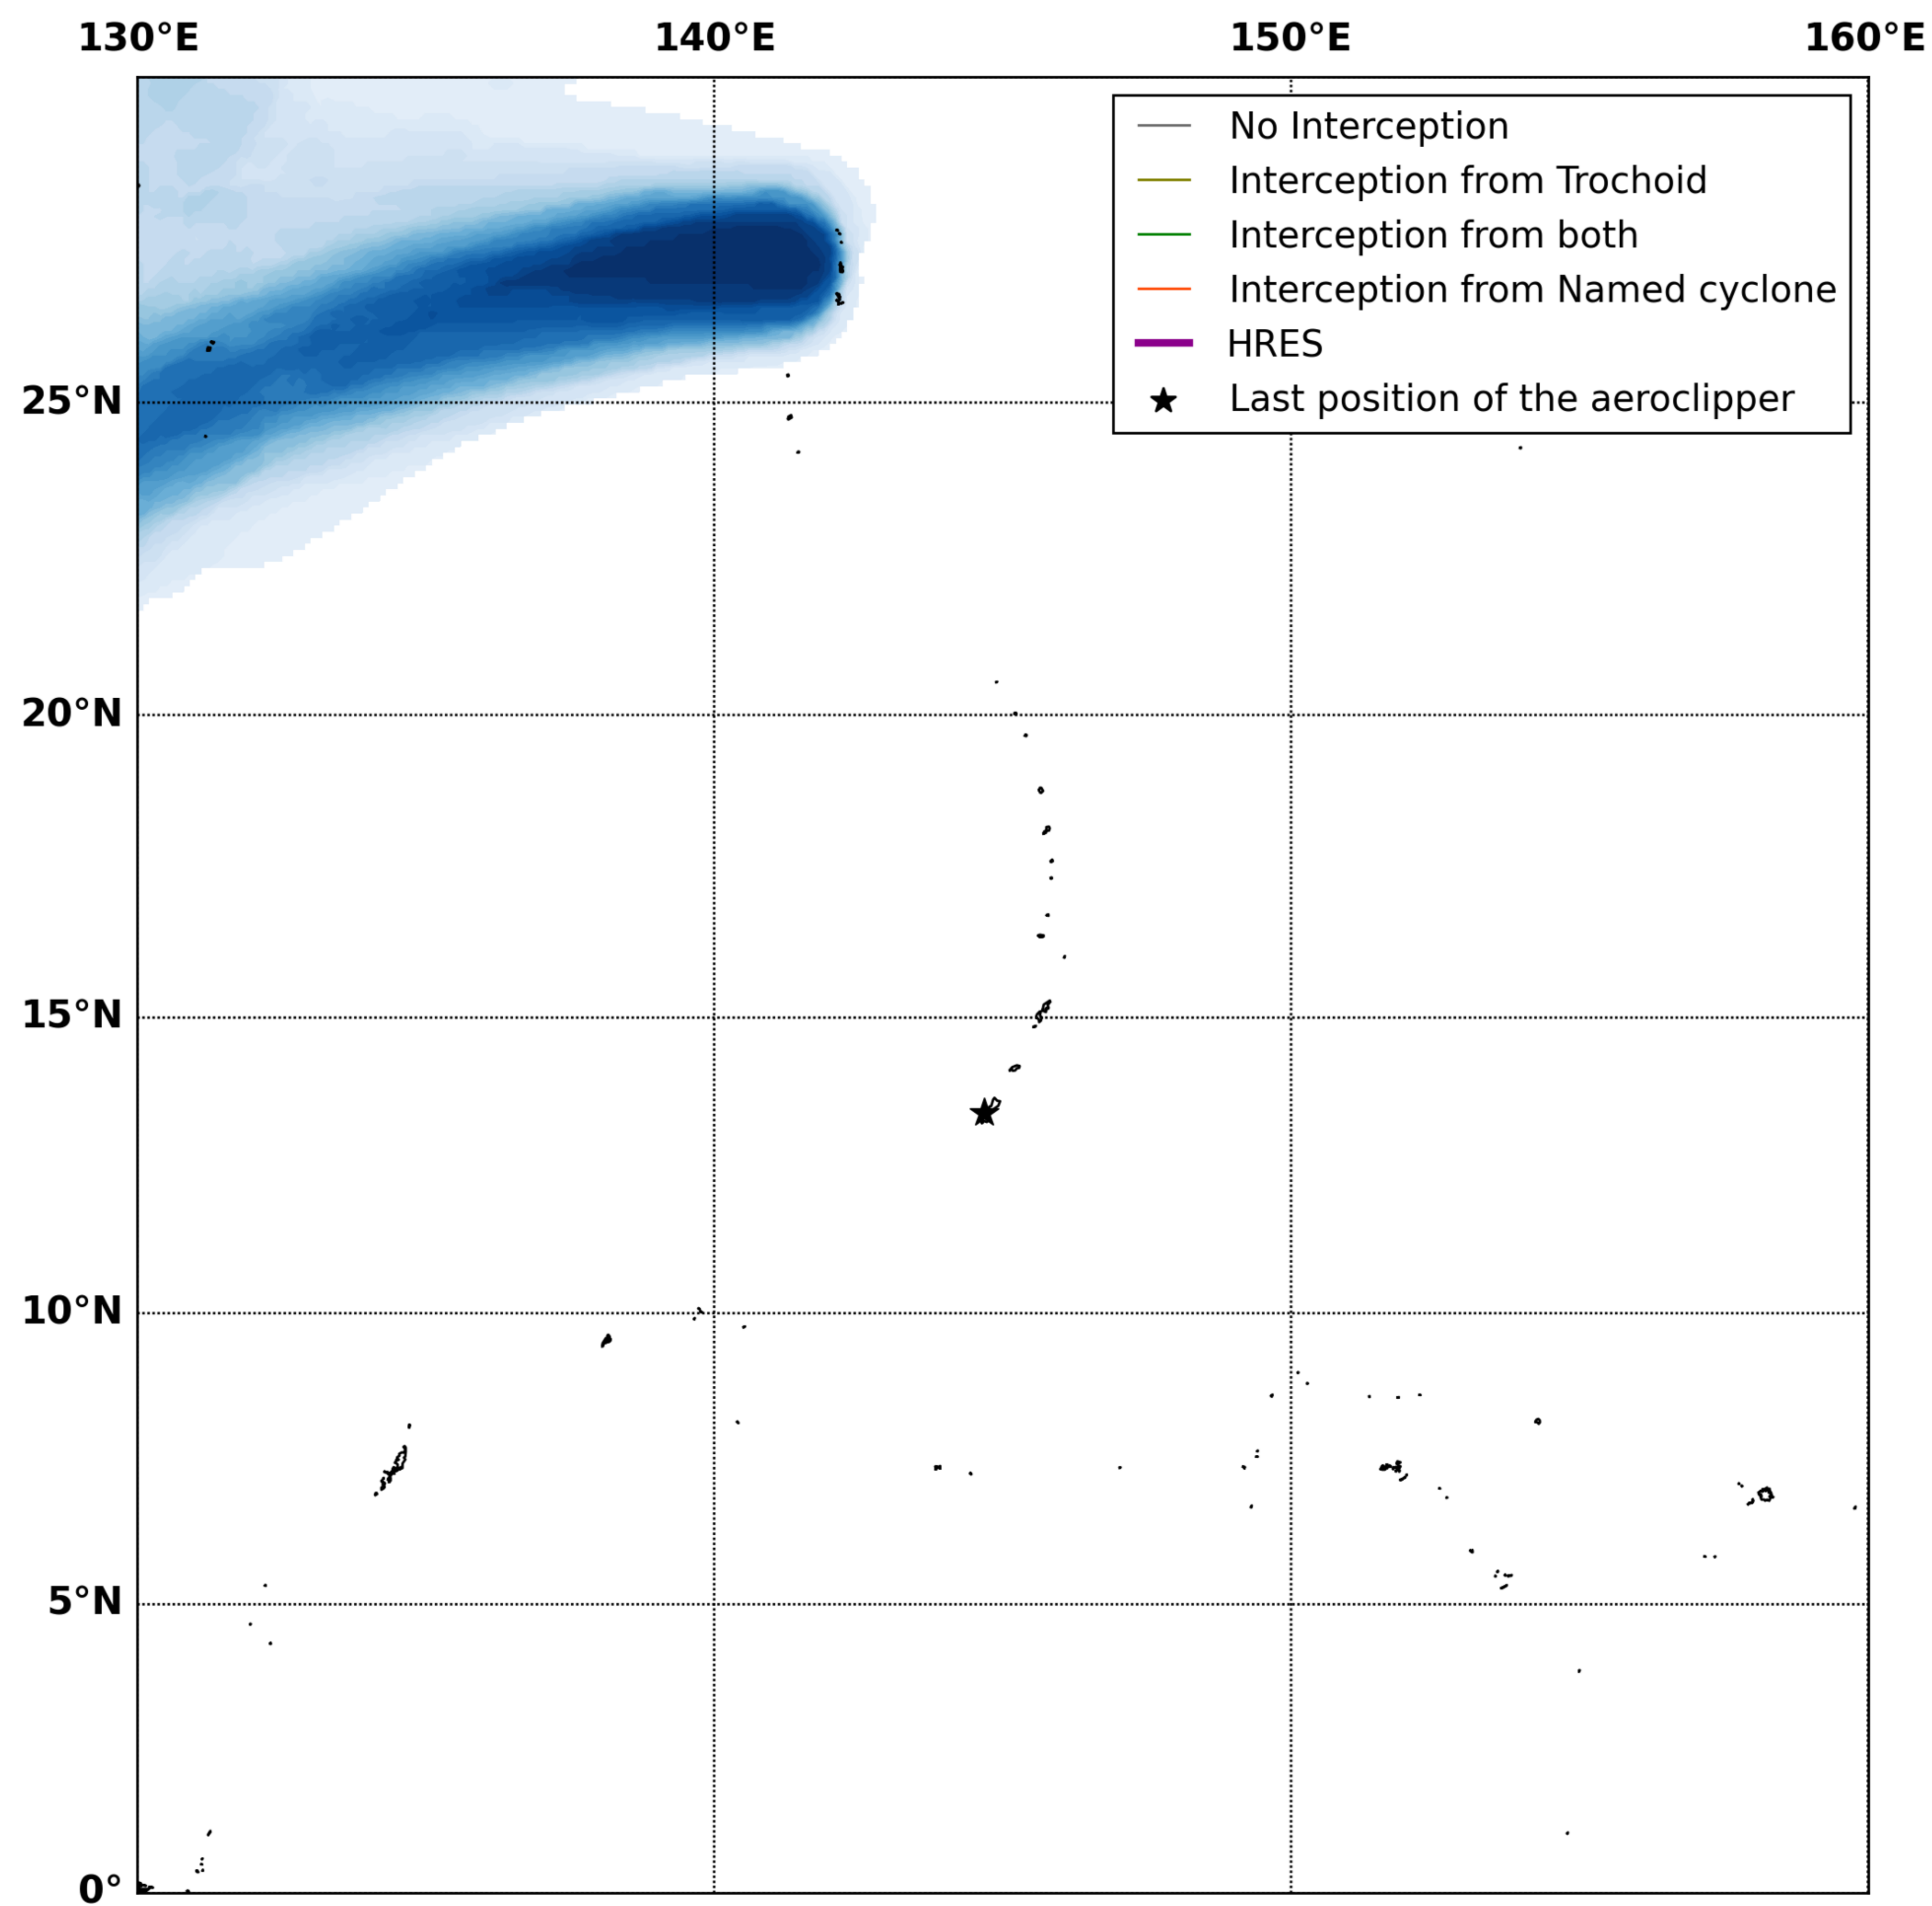

Aeroclipper ETX-YTT Intercept forecast from aeroclipper's position at 2022/08/29, 10h00 (UTC)

Aeroclipper ETX-YTT Grounding forecast from aeroclipper's position at 2022/08/29, 10h00 (UTC)