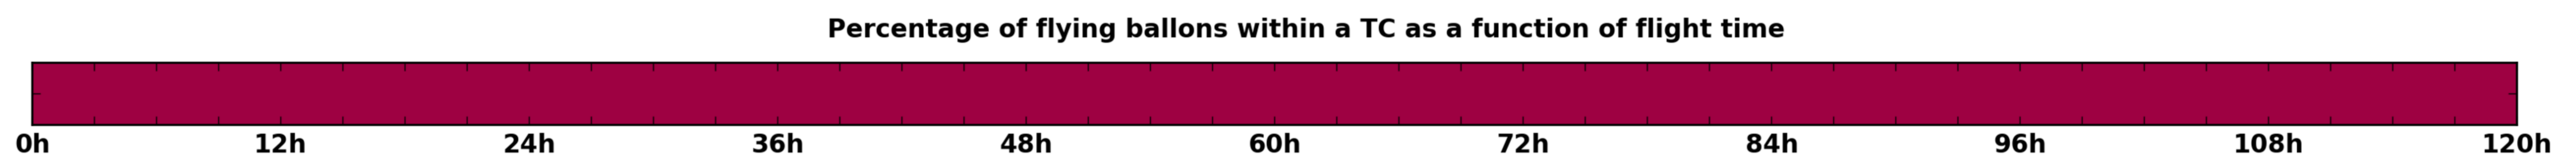

Aeroclipper ETX-YTT Intercept forecast from aeroclipper's position at 2022/08/29, 10h00 (UTC)

Aeroclipper ETX-YTT Grounding forecast from aeroclipper's position at 2022/08/29, 10h00 (UTC)