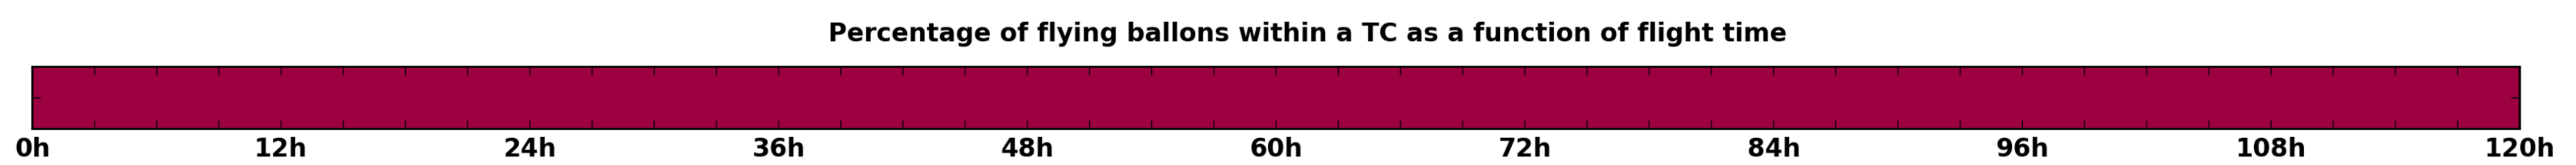

### Aeroclipper ETX-YTT Grounding forecast from aeroclipper's position at 2022/08/30, 01h00 (UTC)