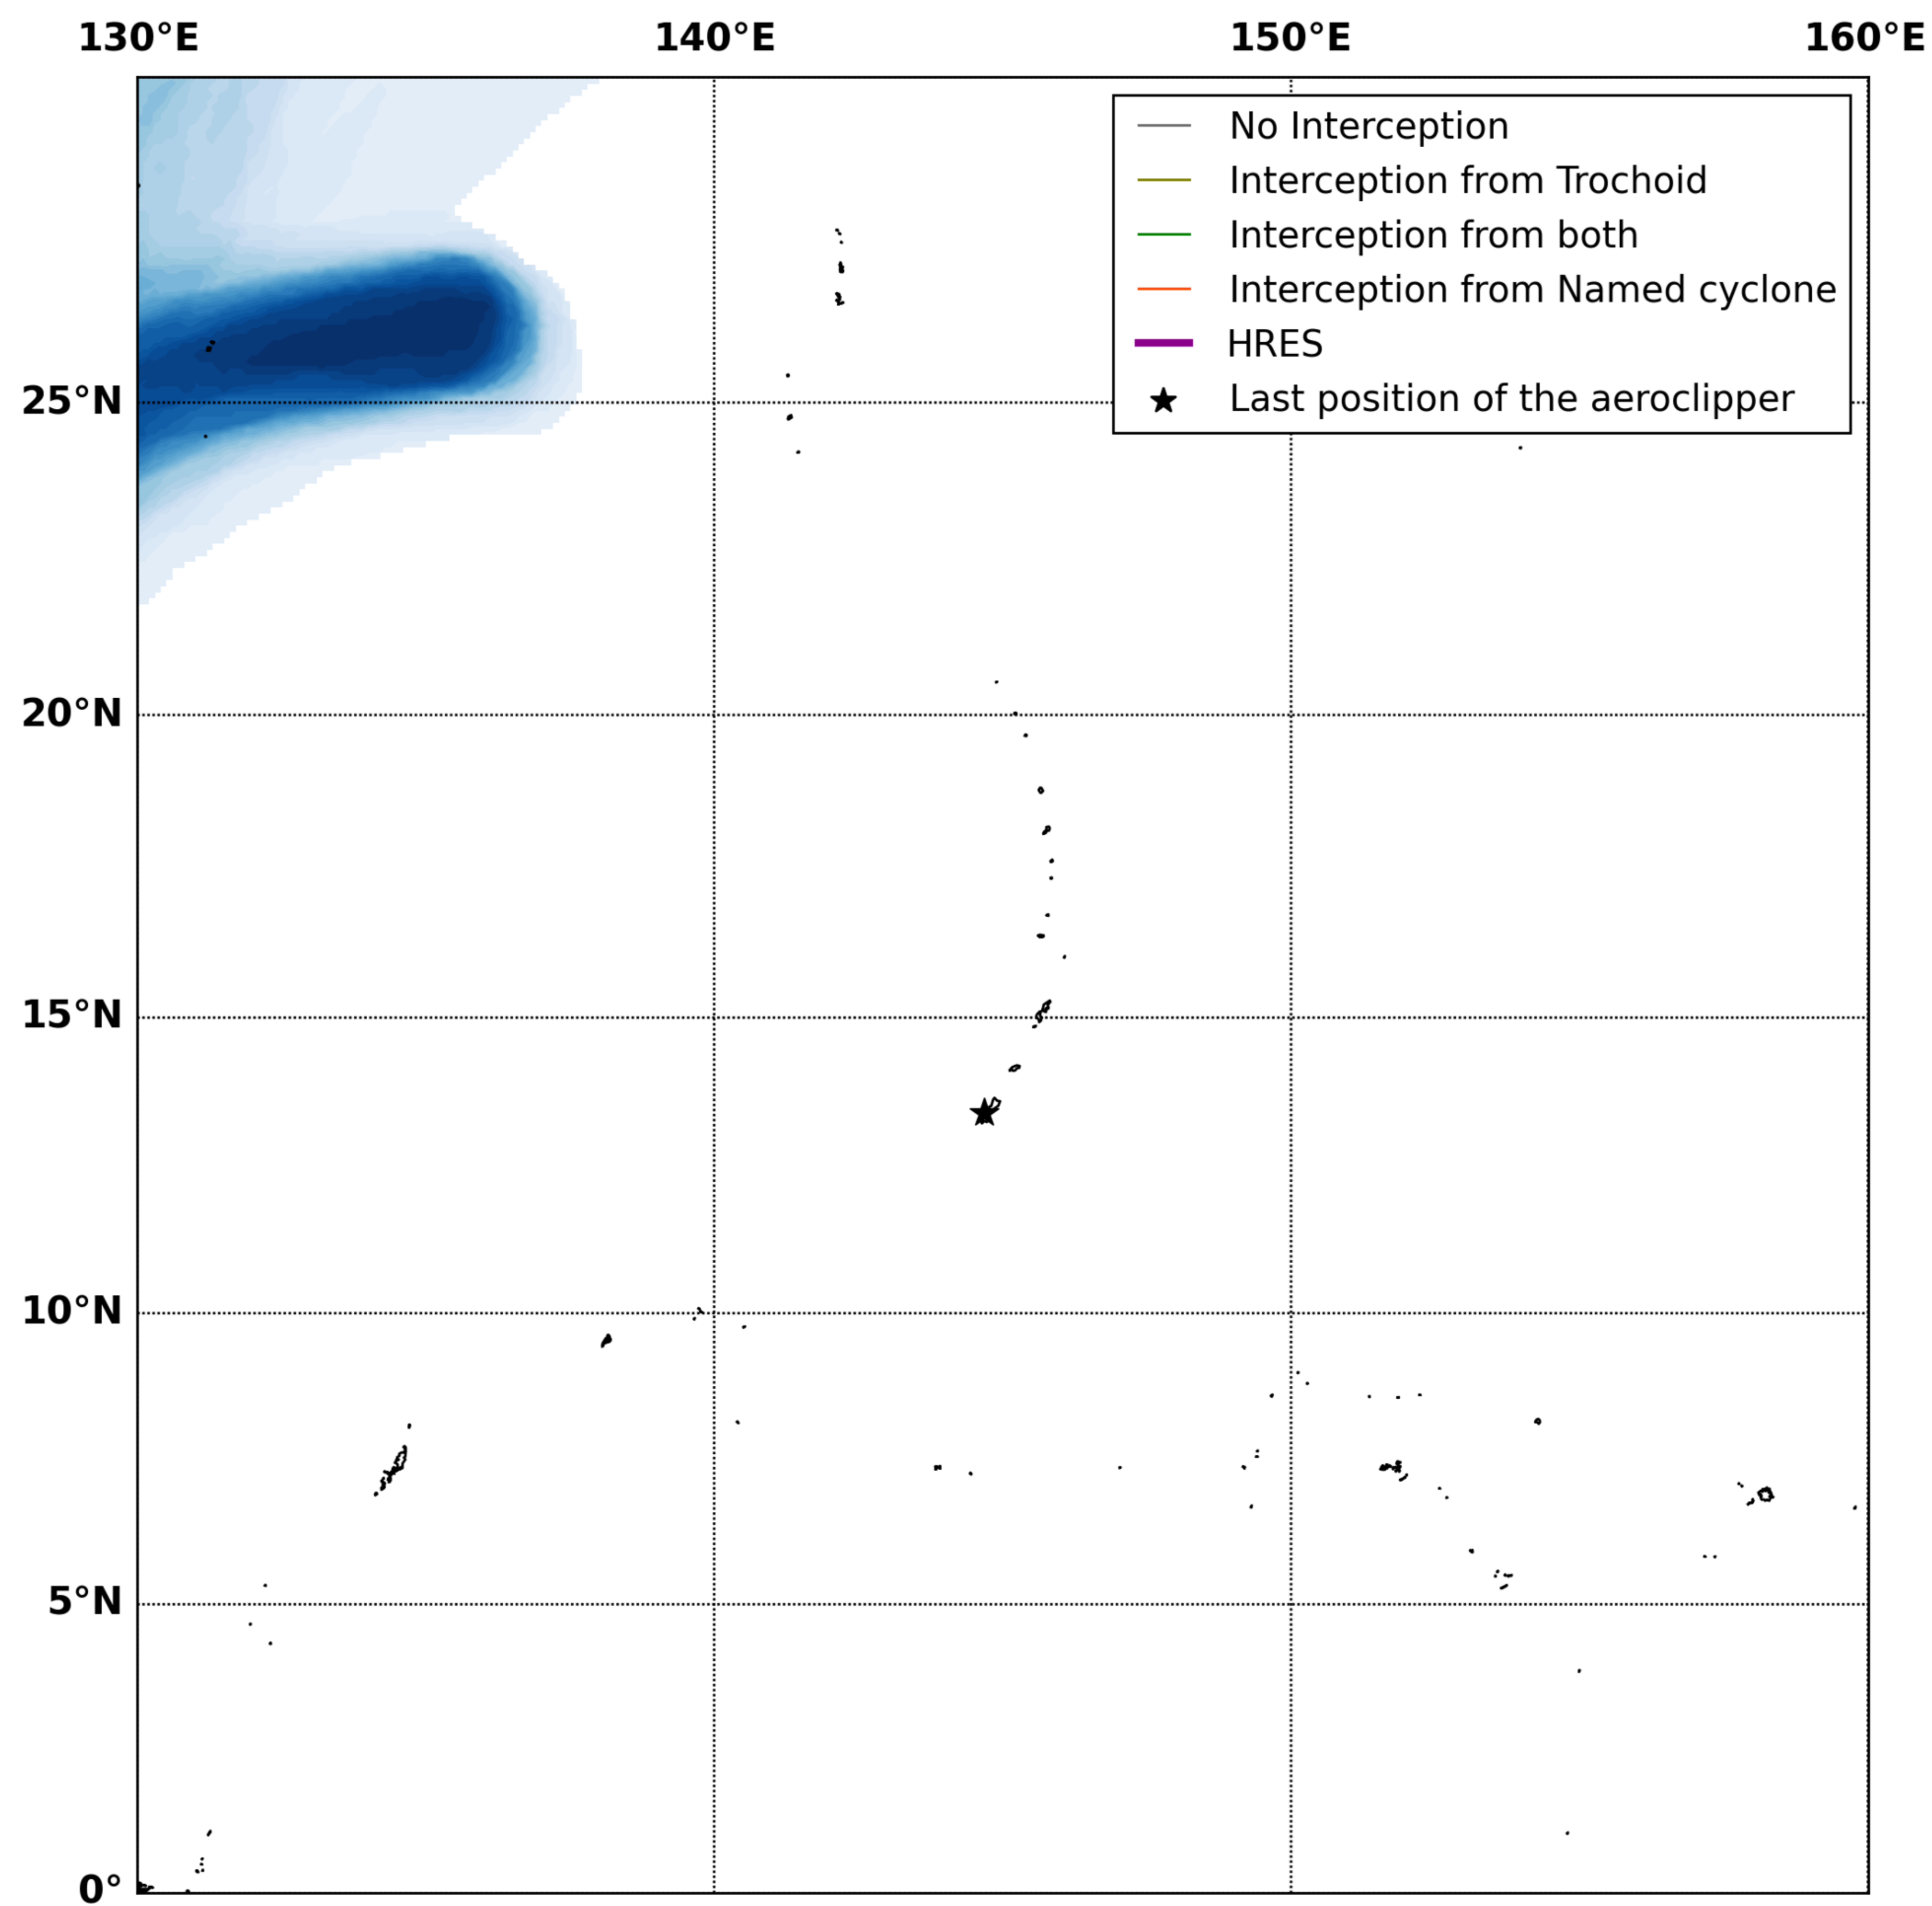

### Aeroclipper ETX-YTT Intercept forecast from aeroclipper's position at 2022/08/30, 01h00 (UTC)

### Aeroclipper ETX-YTT Grounding forecast from aeroclipper's position at 2022/08/30, 01h00 (UTC)