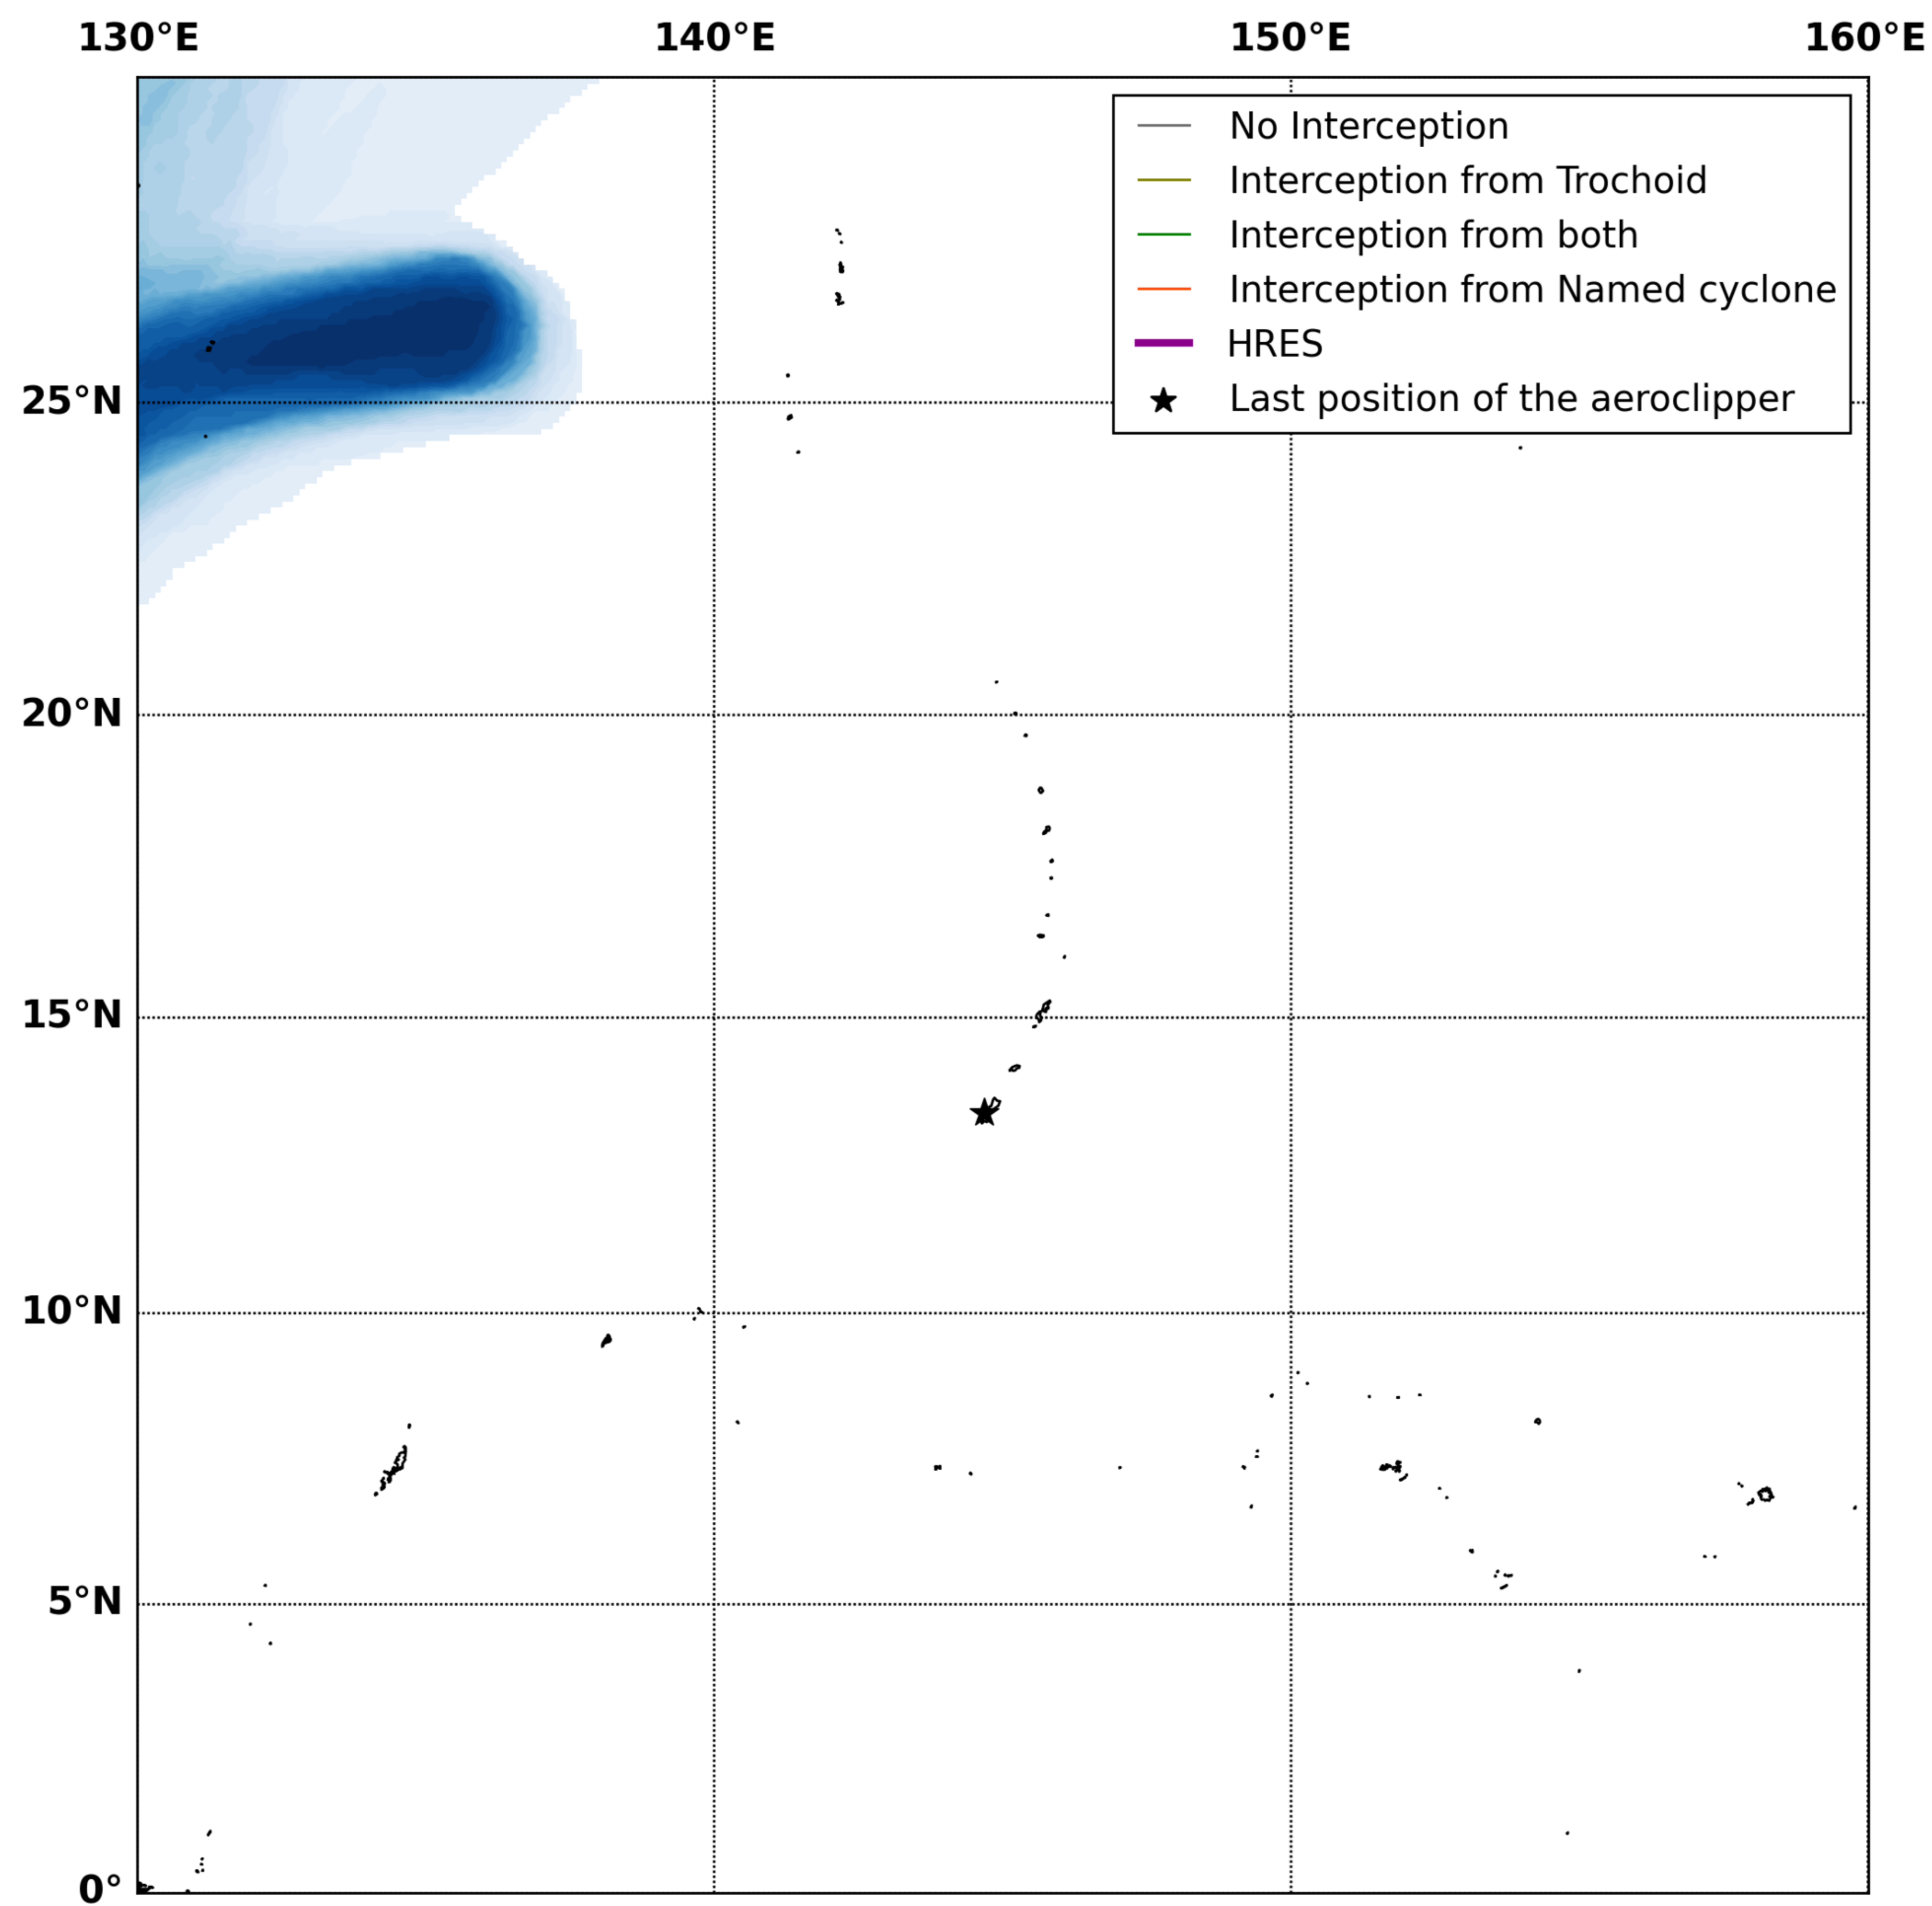

Aeroclipper ETX-YTT Intercept forecast from aeroclipper's position at 2022/08/30, 04h00 (UTC)

Percentage of flying balloons within a TC as a function of flight time

Aeroclipper ETX-YTT Grounding forecast from aeroclipper's position at 2022/08/30, 04h00 (UTC)