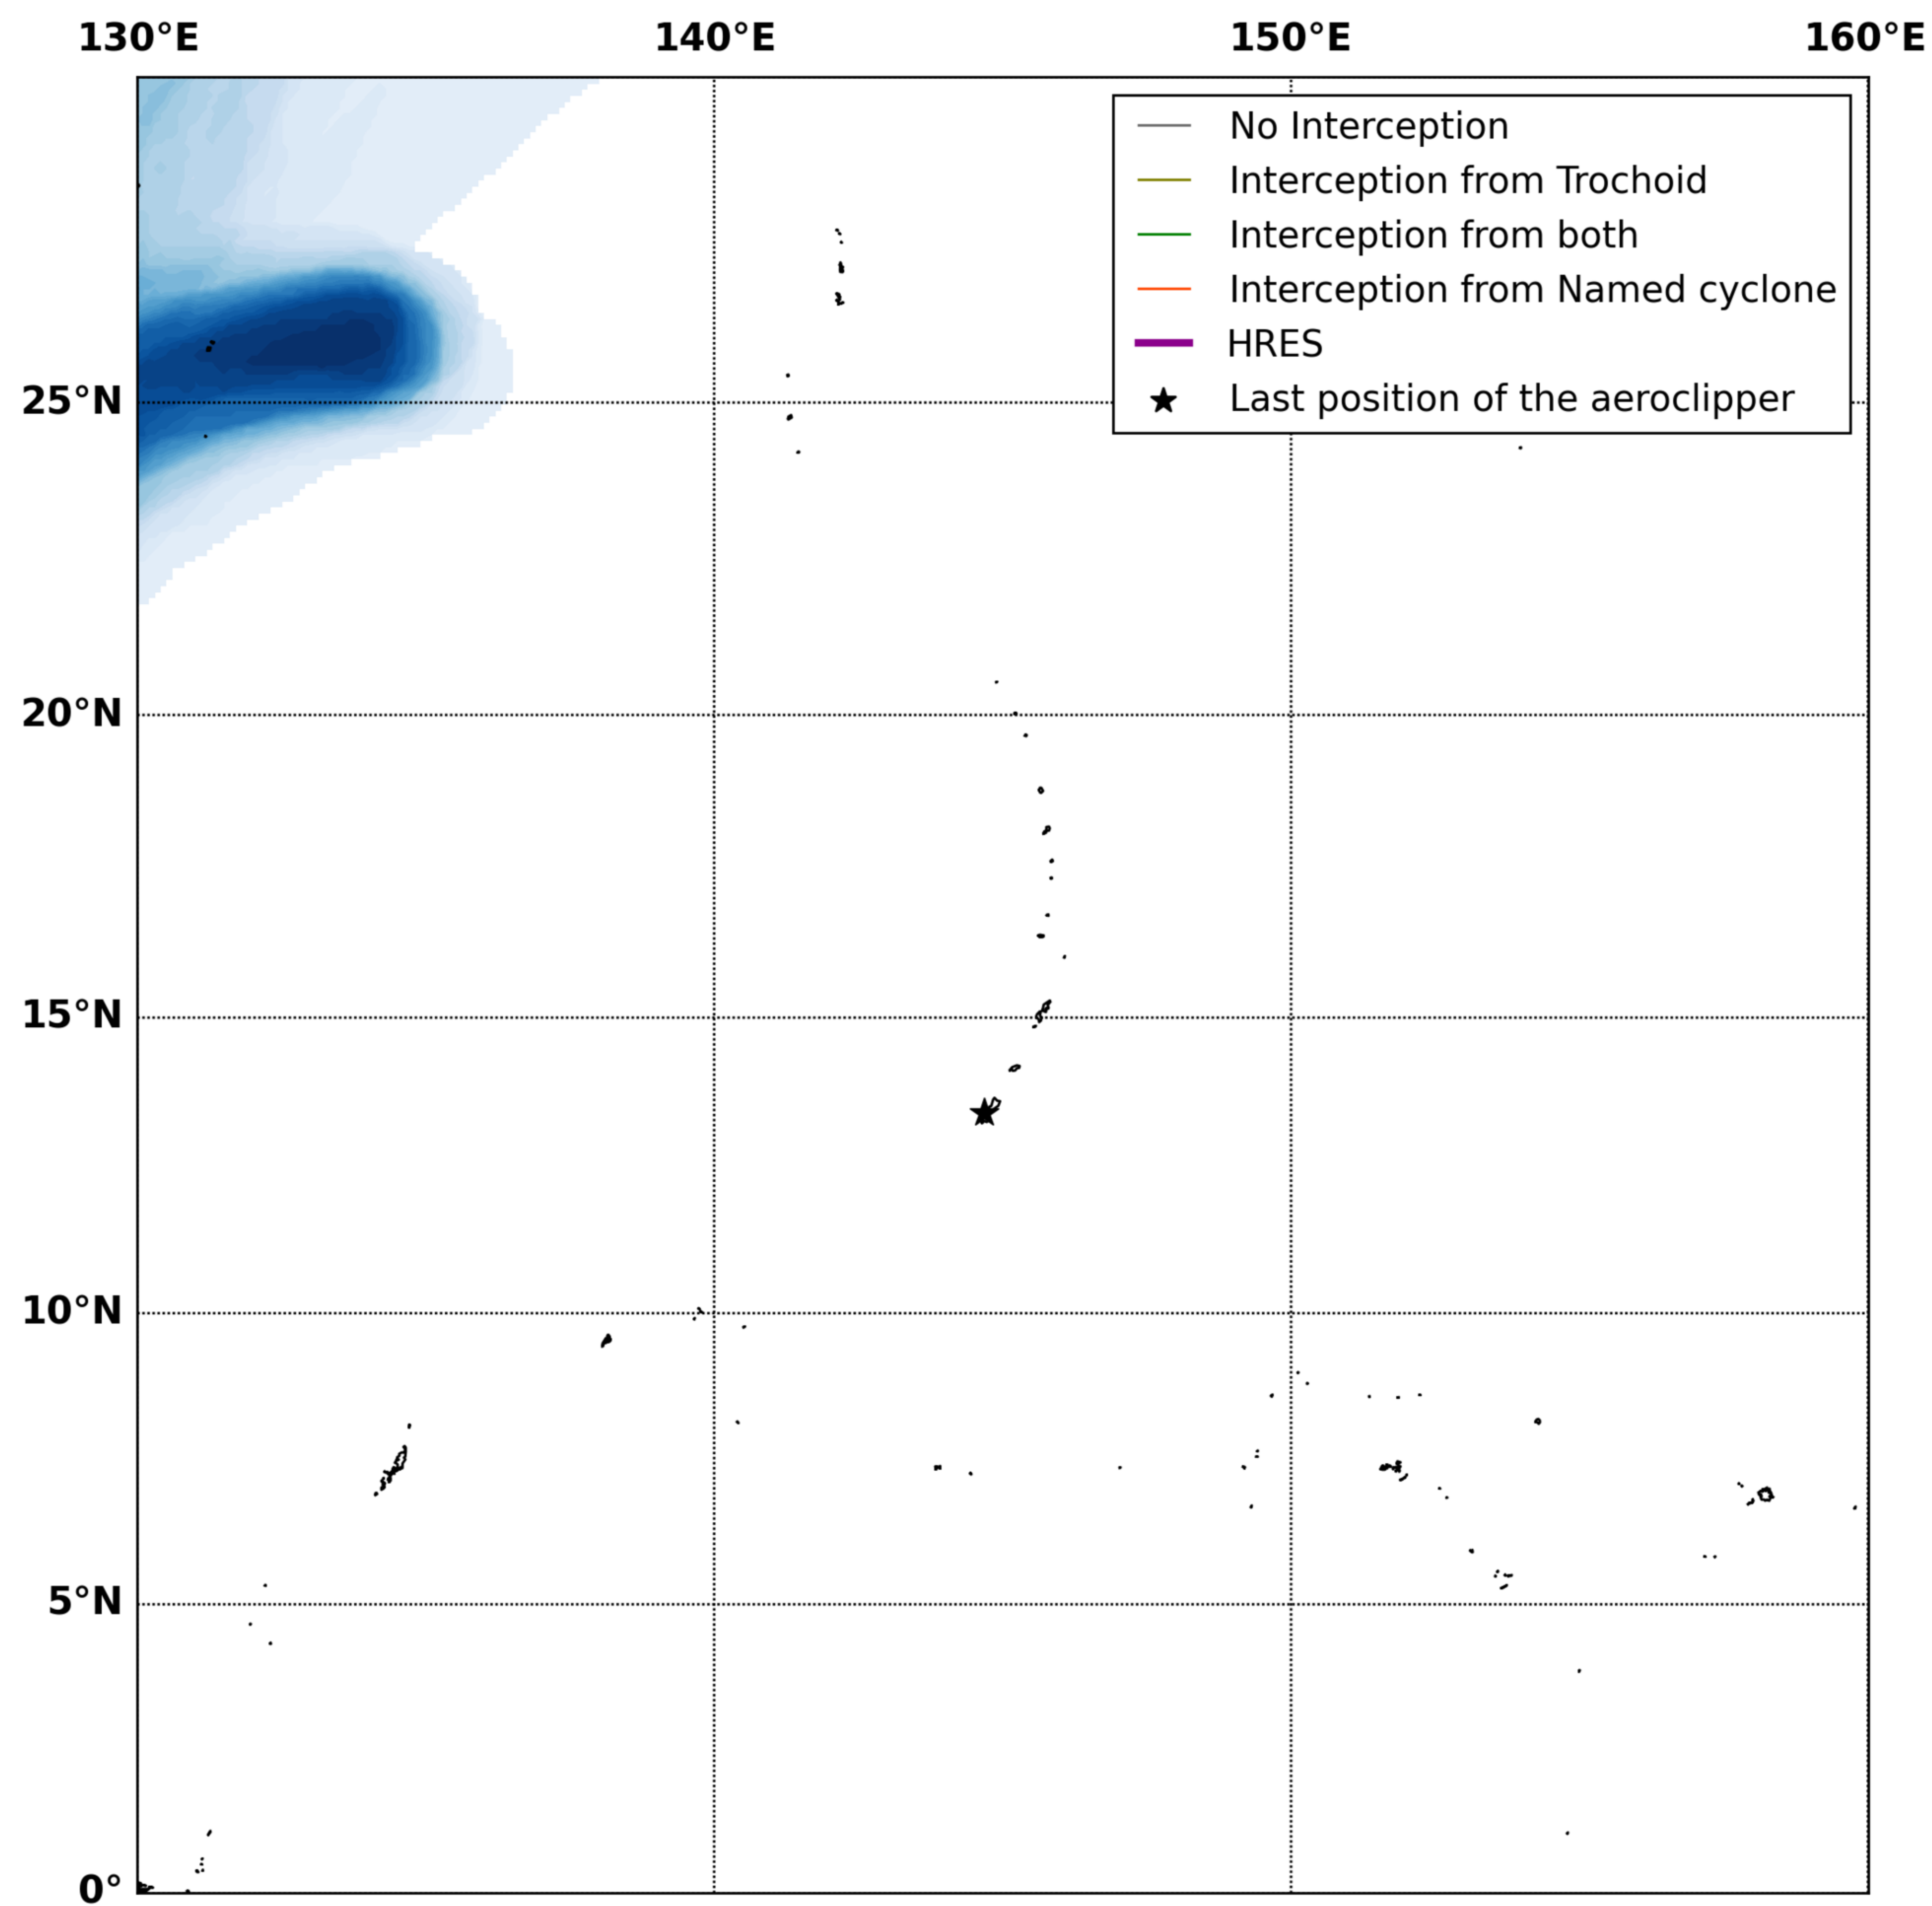

Aeroclipper ETX-YTT Intercept forecast from aeroclipper's position at 2022/08/30, 07h00 (UTC)

Percentage of flying balloons within a TC as a function of flight time

Aeroclipper ETX-YTT Grounding forecast from aeroclipper's position at 2022/08/30, 07h00 (UTC)