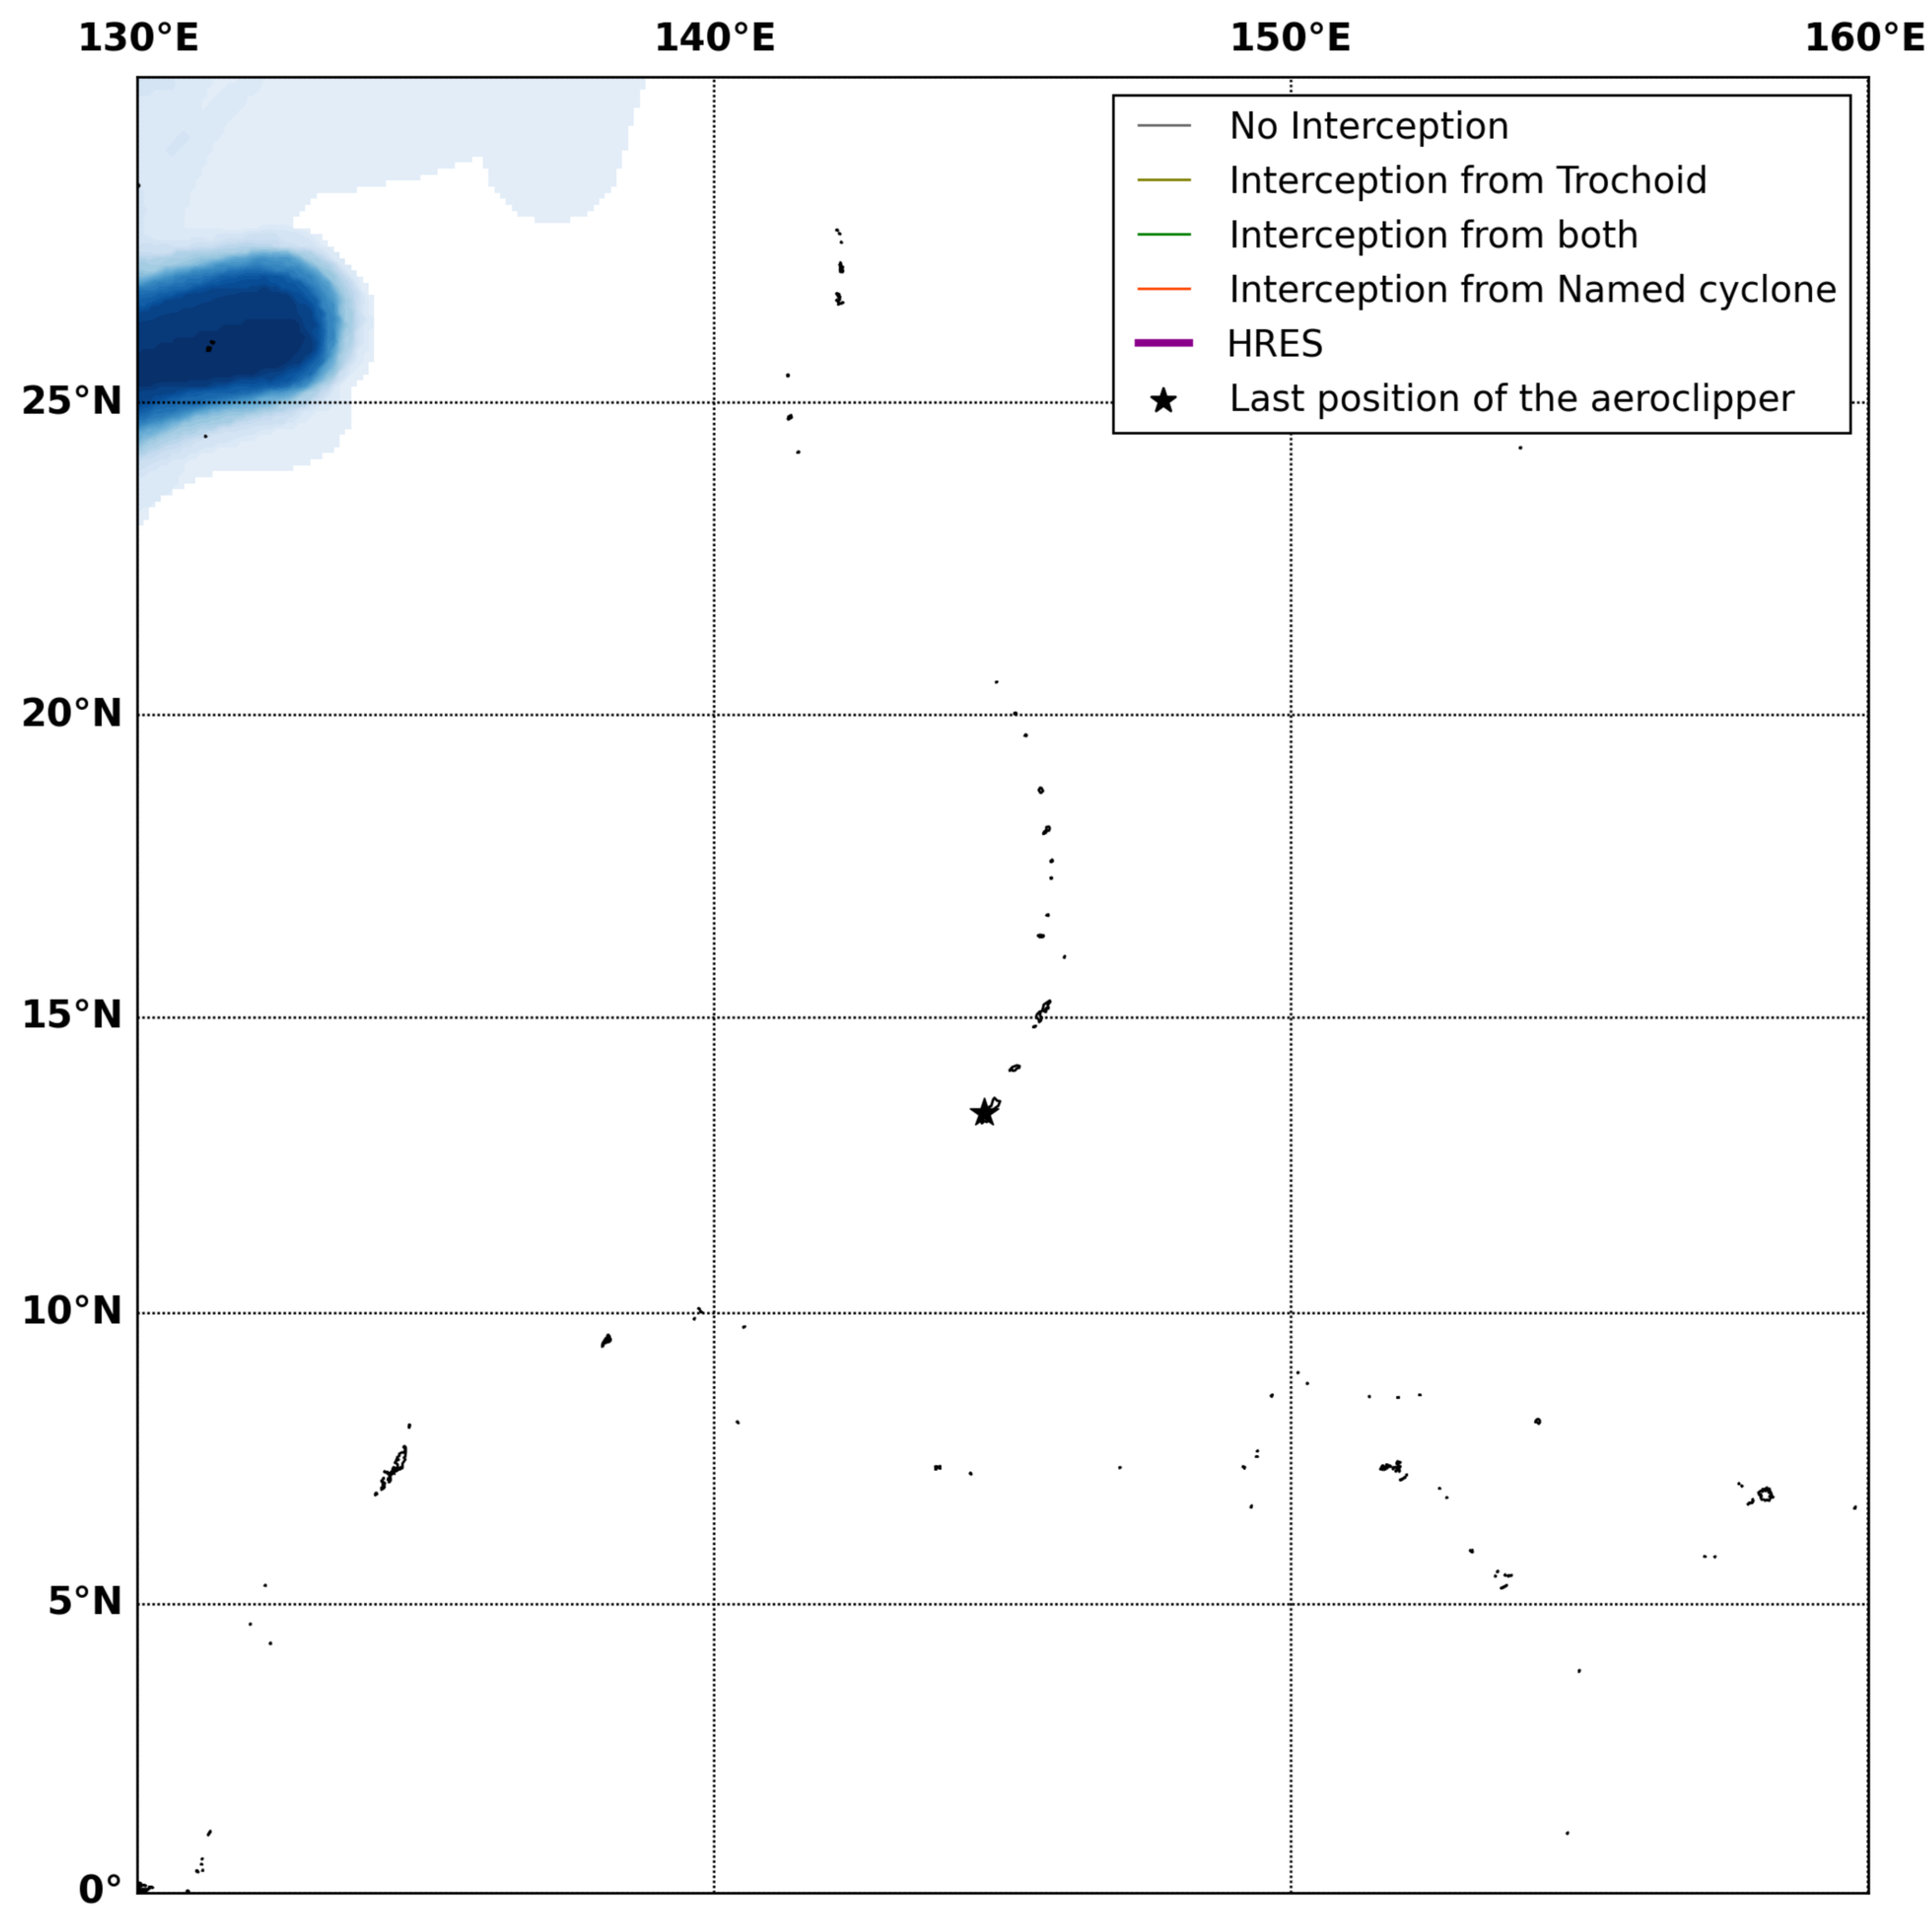

Aeroclipper ETX-YTT Intercept forecast from aeroclipper's position at 2022/08/30, 13h00 (UTC)

Percentage of flying balloons within a TC as a function of flight time

Aeroclipper ETX-YTT Grounding forecast from aeroclipper's position at 2022/08/30, 13h00 (UTC)