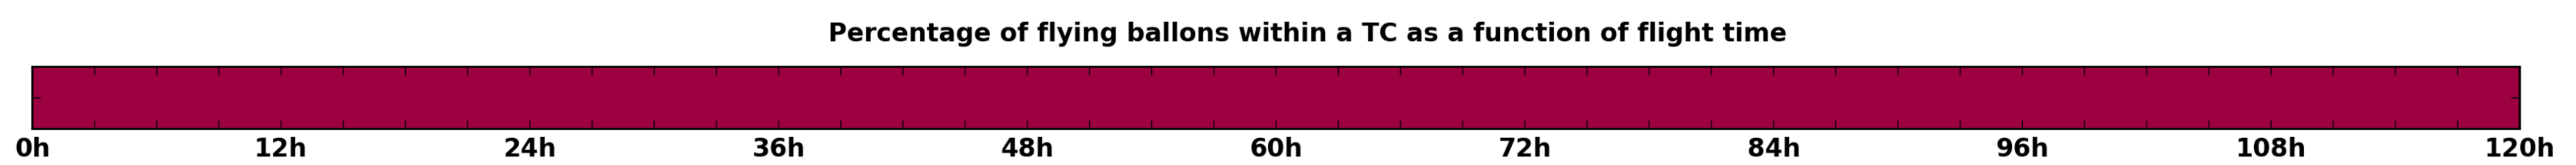

Aeroclipper ETX-YTT Intercept forecast from aeroclipper's position at 2022/09/15, 04h00 (UTC)

Aeroclipper ETX-YTT Grounding forecast from aeroclipper's position at 2022/09/15, 04h00 (UTC)