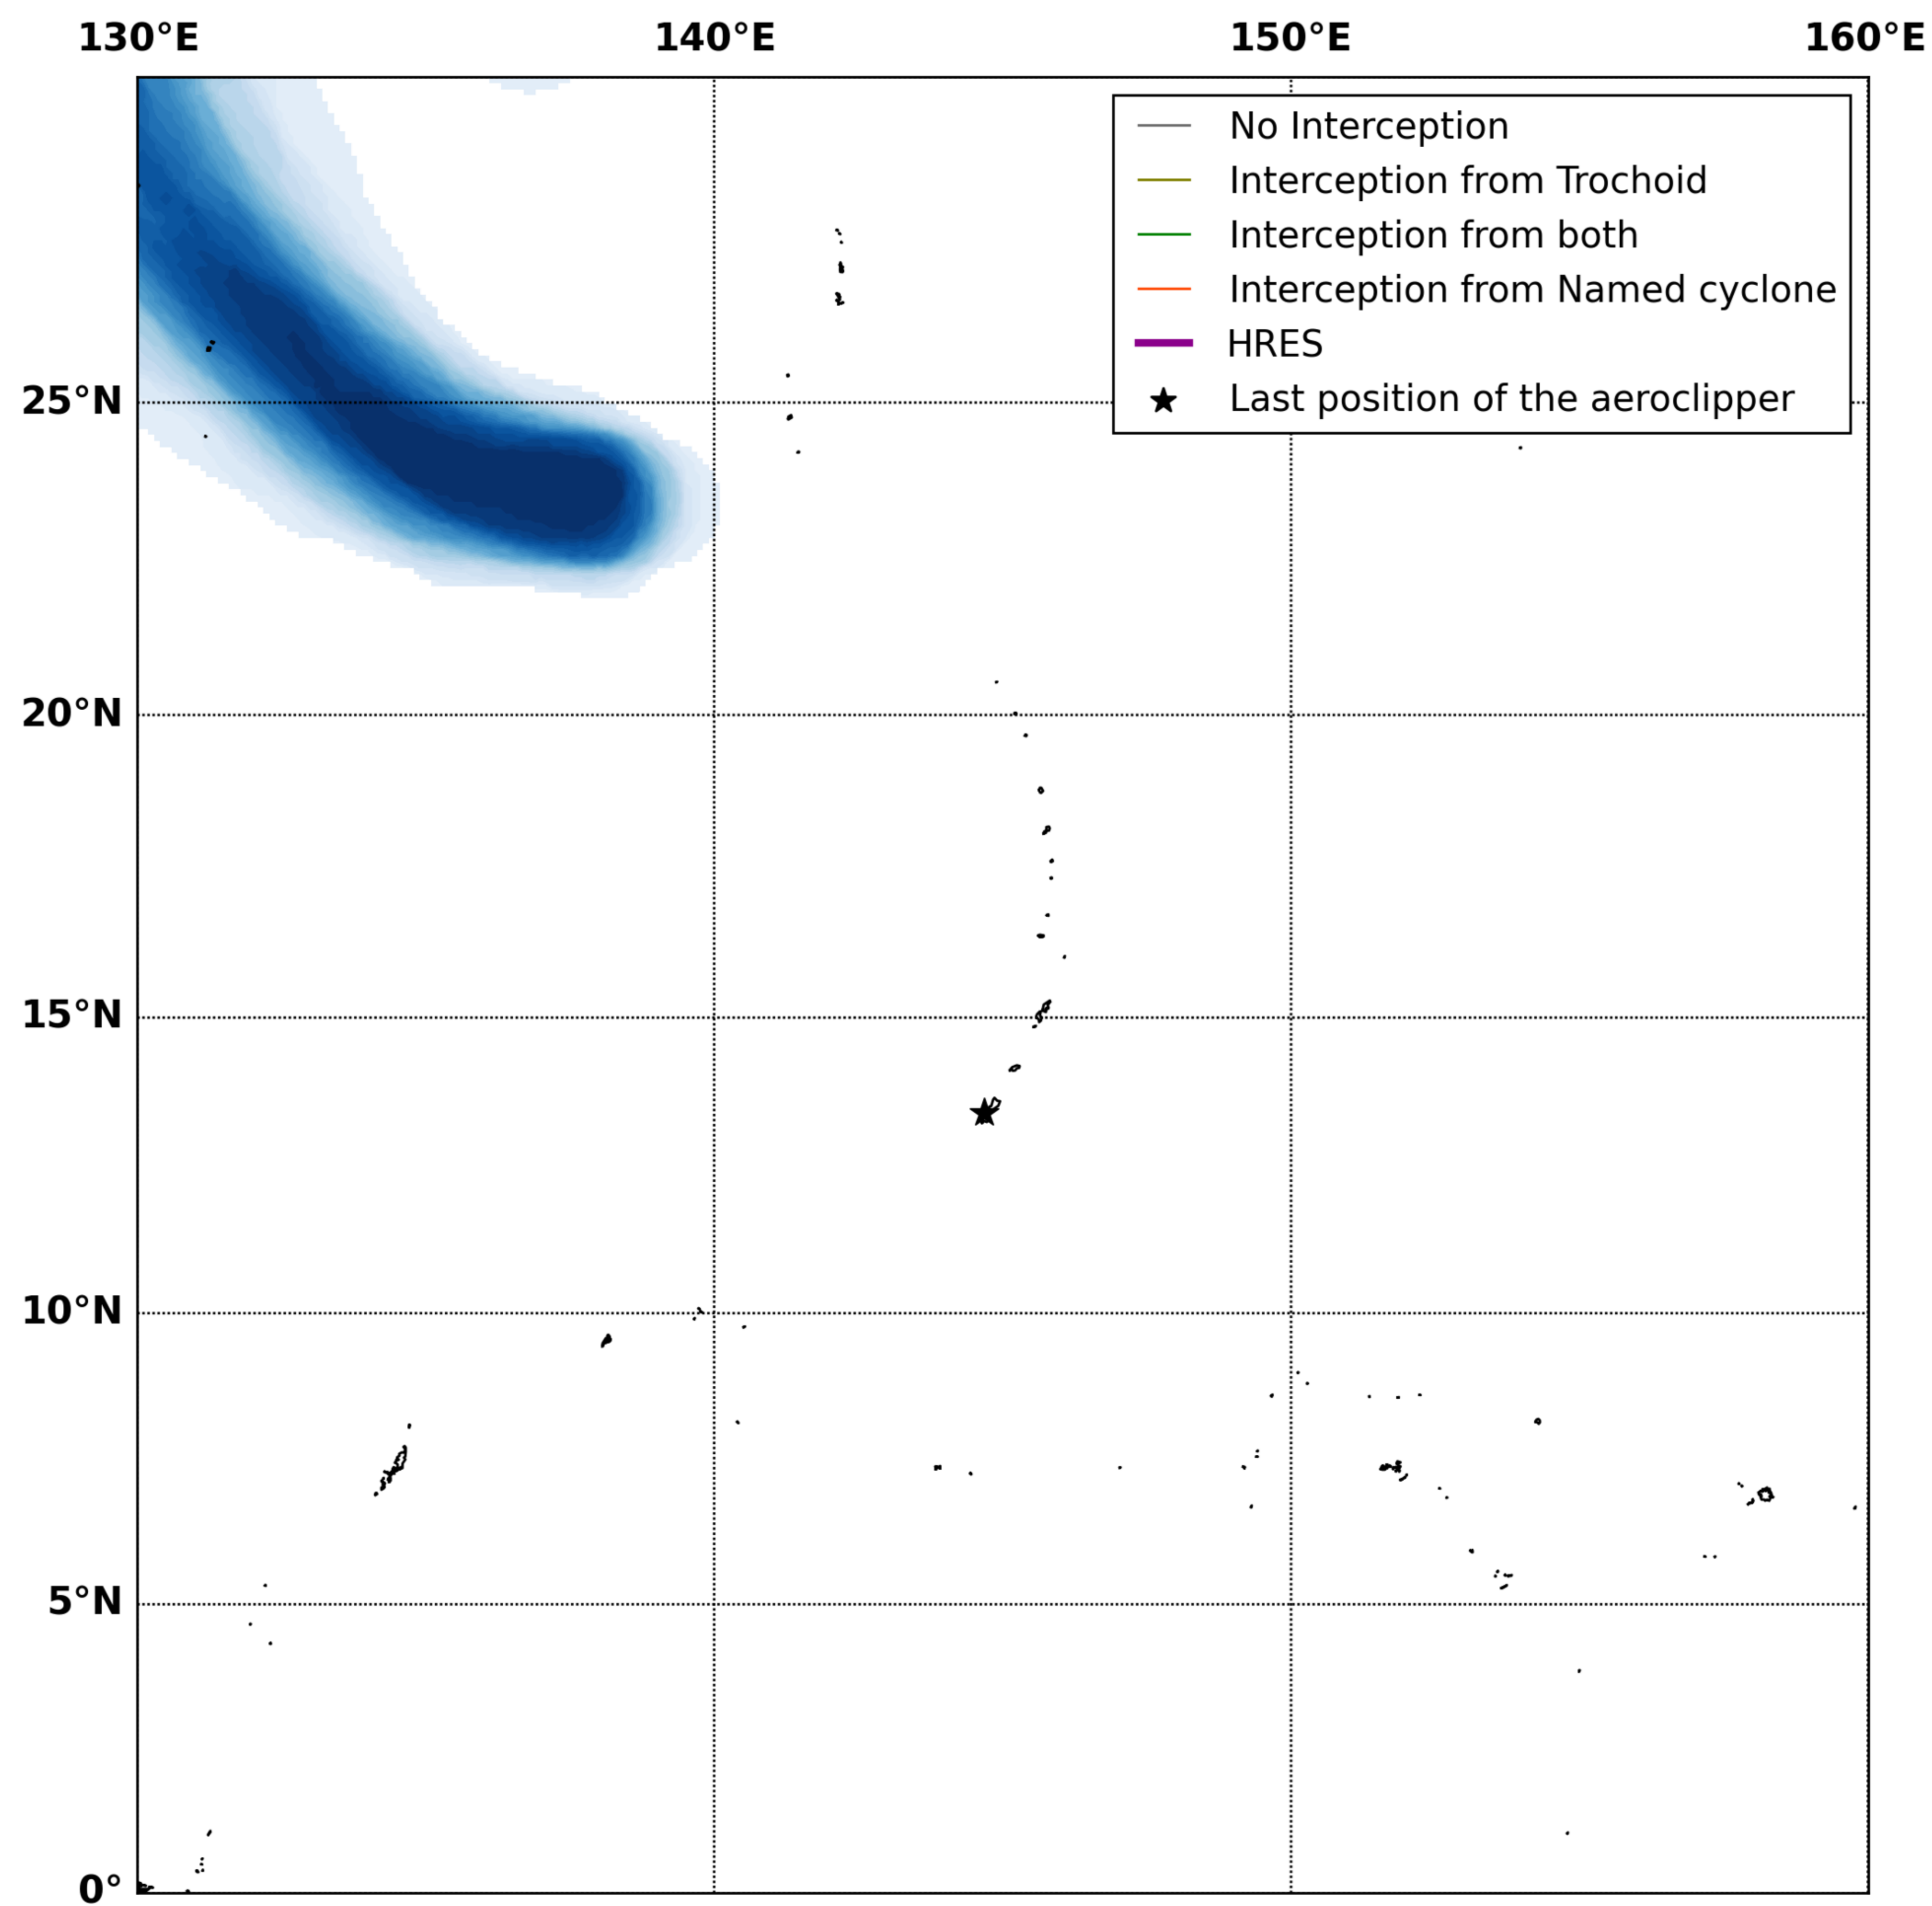

Aeroclipper ETX-YTT Intercept forecast from aeroclipper's position at 2022/09/15, 04h00 (UTC)

Aeroclipper ETX-YTT Grounding forecast from aeroclipper's position at 2022/09/15, 04h00 (UTC)