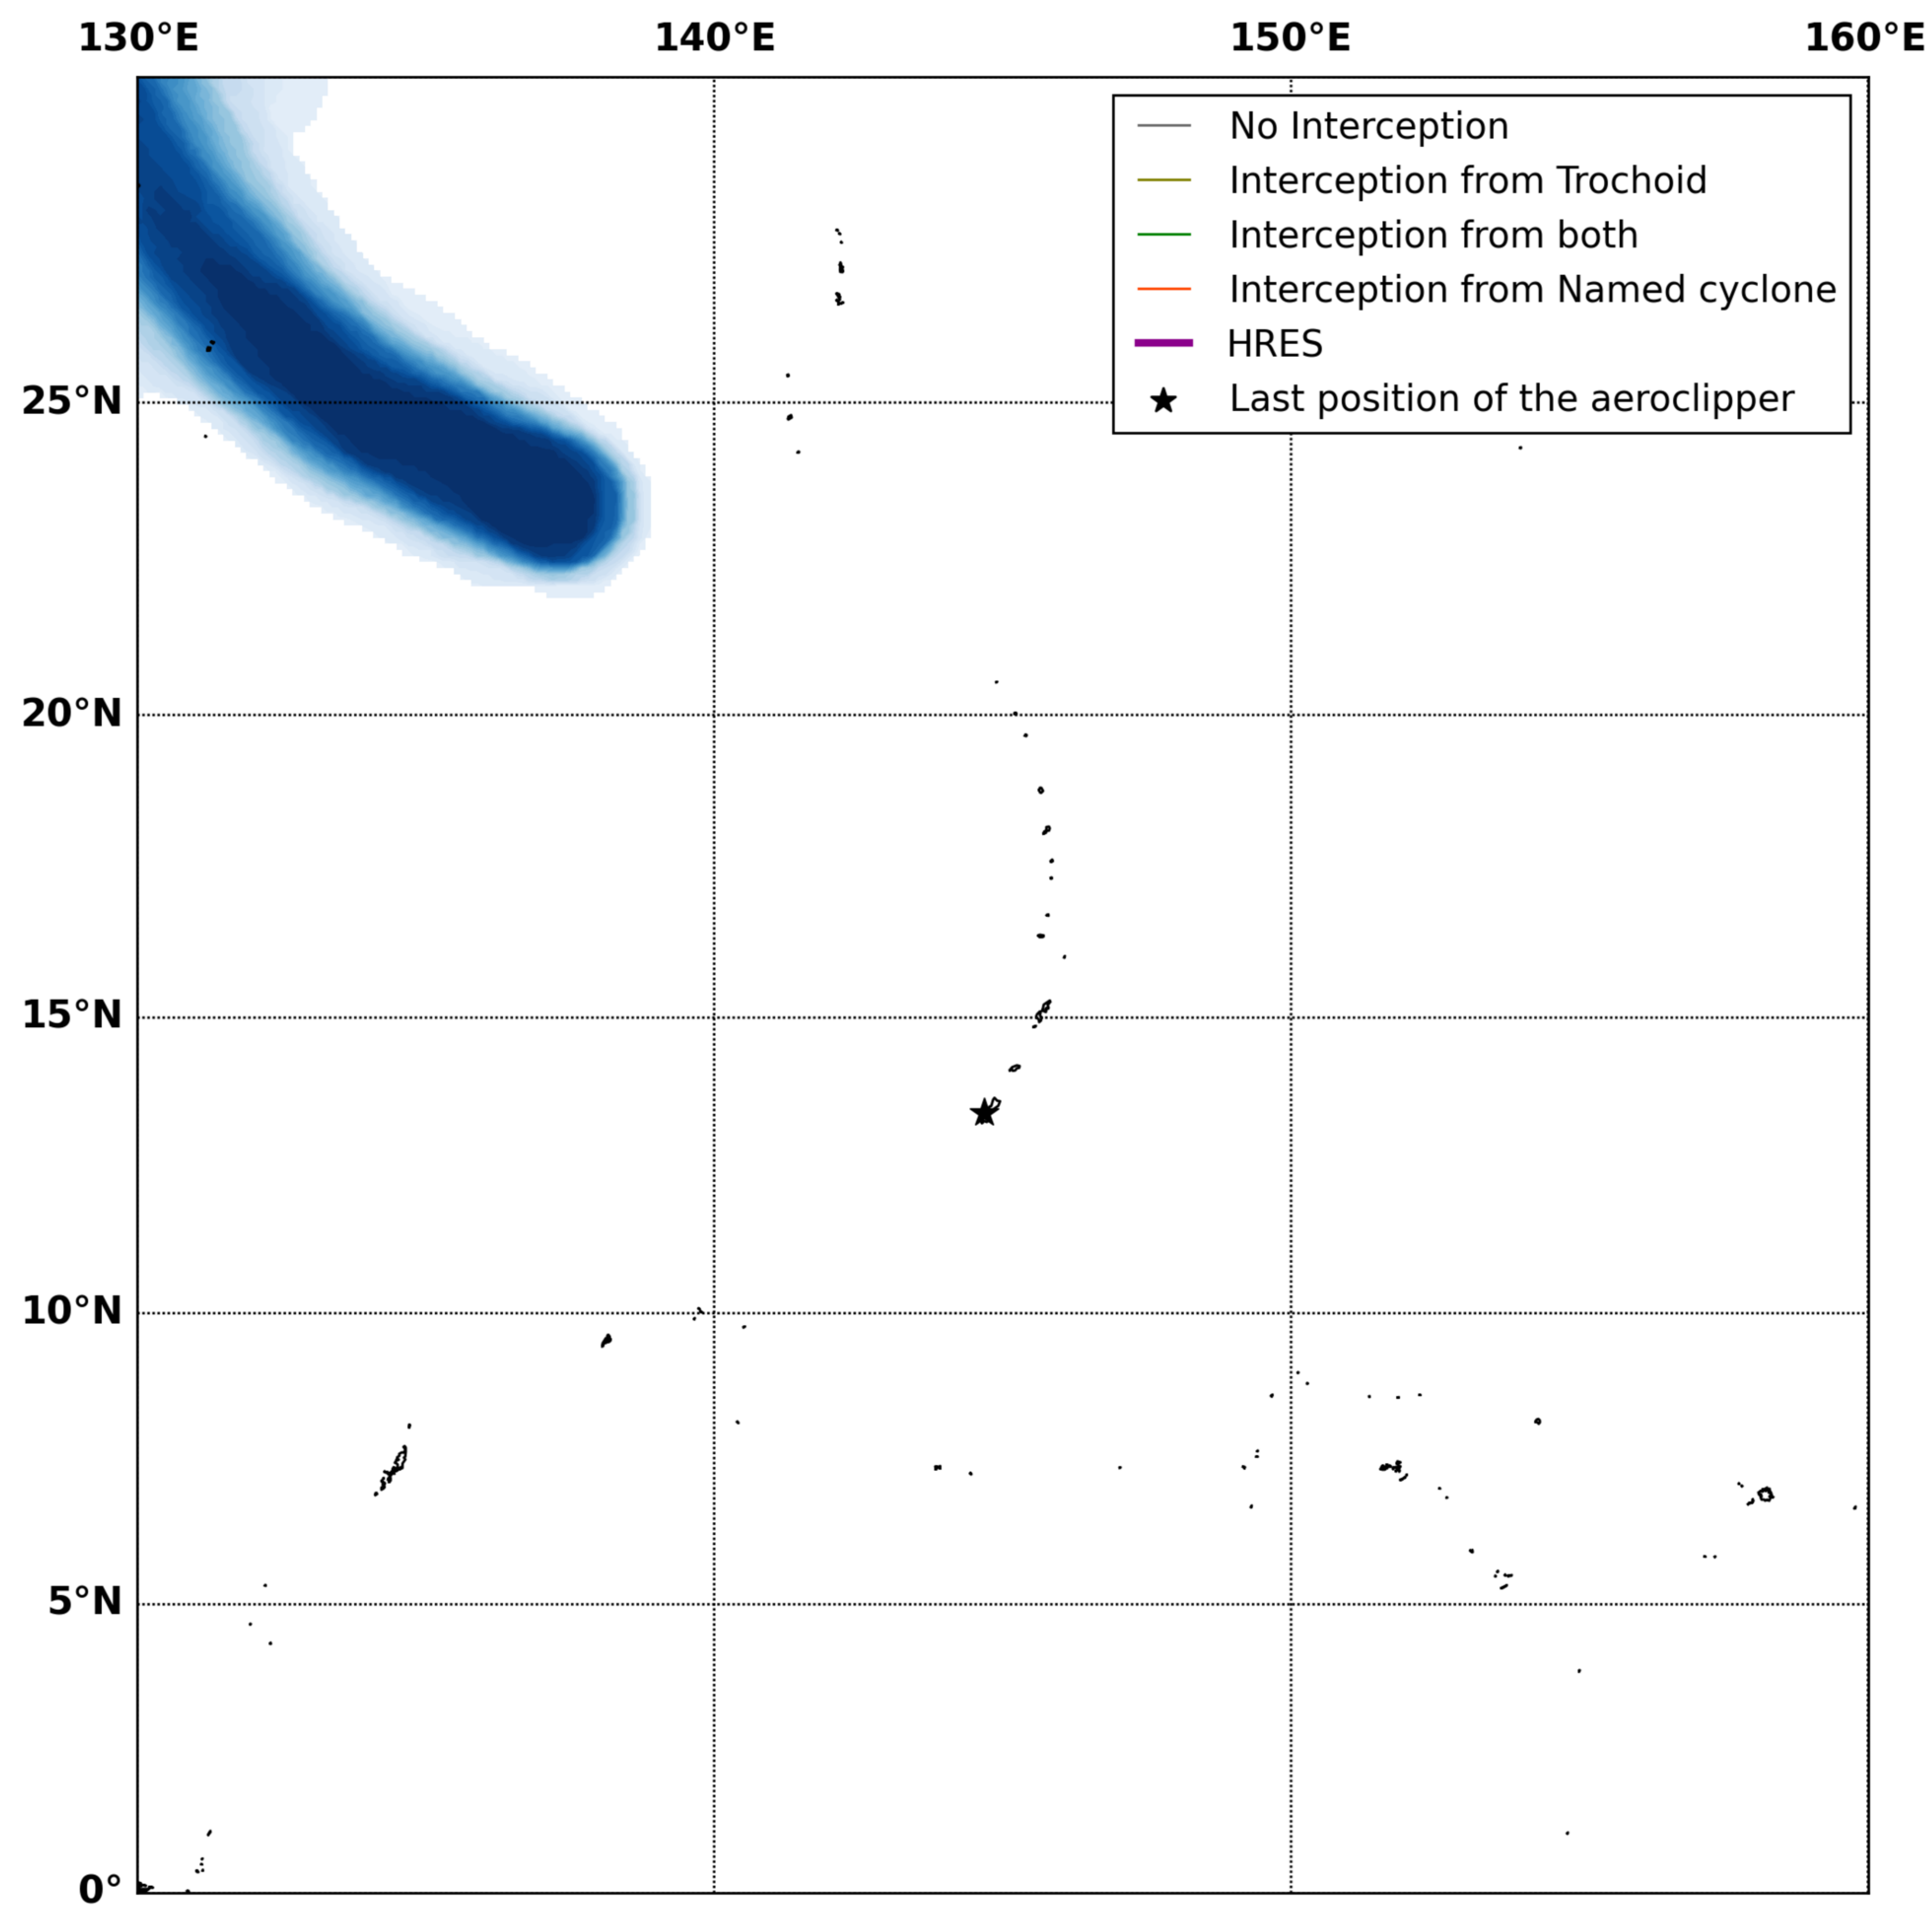

Aeroclipper ETX-YTT Intercept forecast from aeroclipper's position at 2022/09/15, 10h00 (UTC)

Aeroclipper ETX-YTT Grounding forecast from aeroclipper's position at 2022/09/15, 10h00 (UTC)