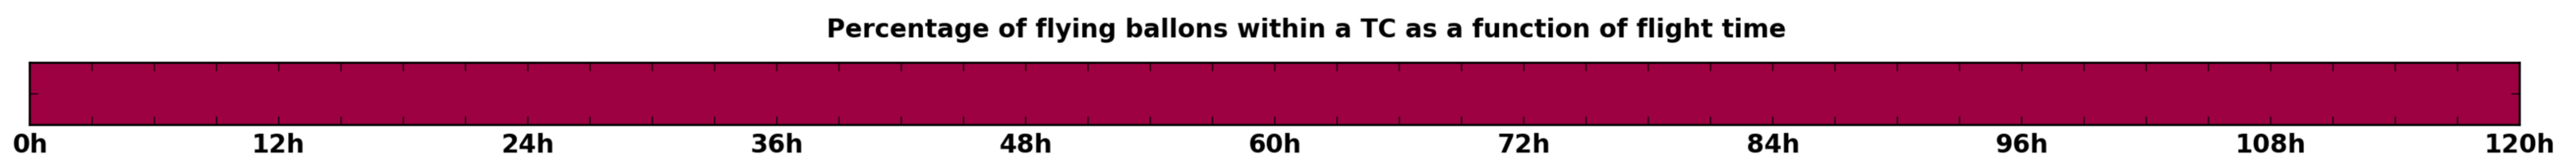

Aeroclipper ETX-YTT Intercept forecast from aeroclipper's position at 2022/09/15, 10h00 (UTC)

Aeroclipper ETX-YTT Grounding forecast from aeroclipper's position at 2022/09/15, 10h00 (UTC)