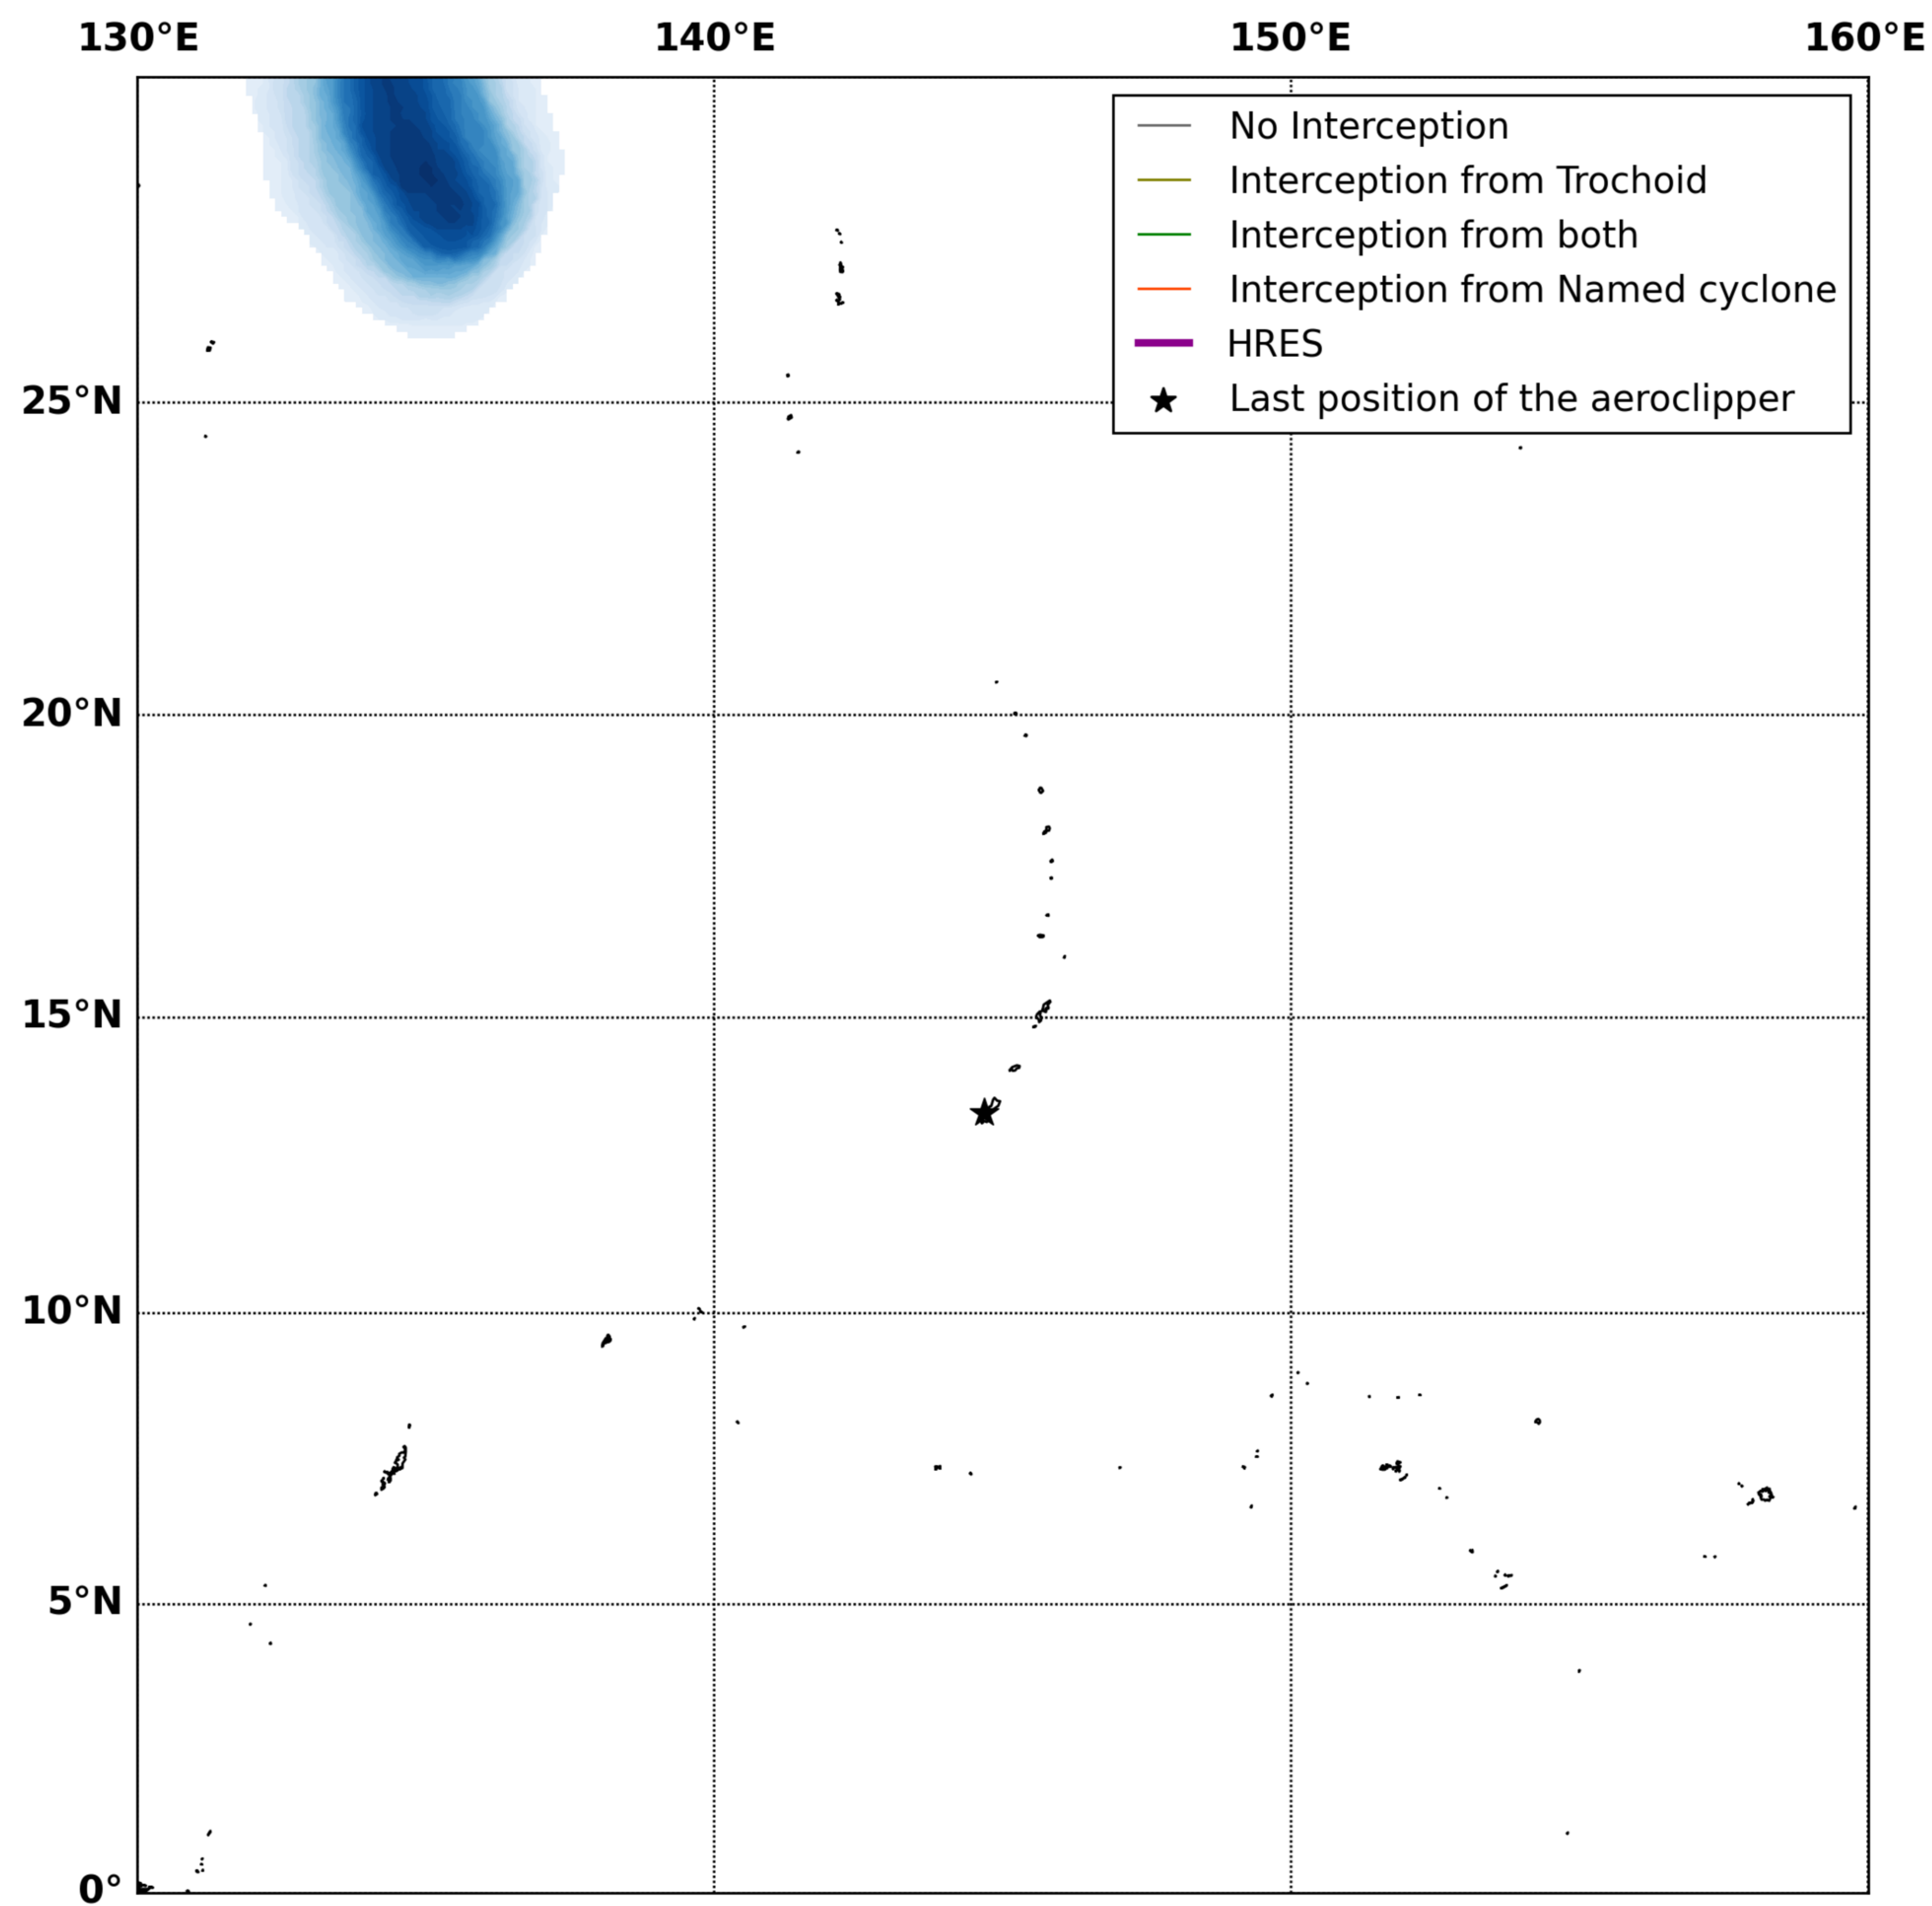

Aeroclipper ETX-YTT Intercept forecast from aeroclipper's position at 2022/09/22, 07h00 (UTC)

Percentage of flying balloons within a TC as a function of flight time

Aeroclipper ETX-YTT Grounding forecast from aeroclipper's position at 2022/09/22, 07h00 (UTC)