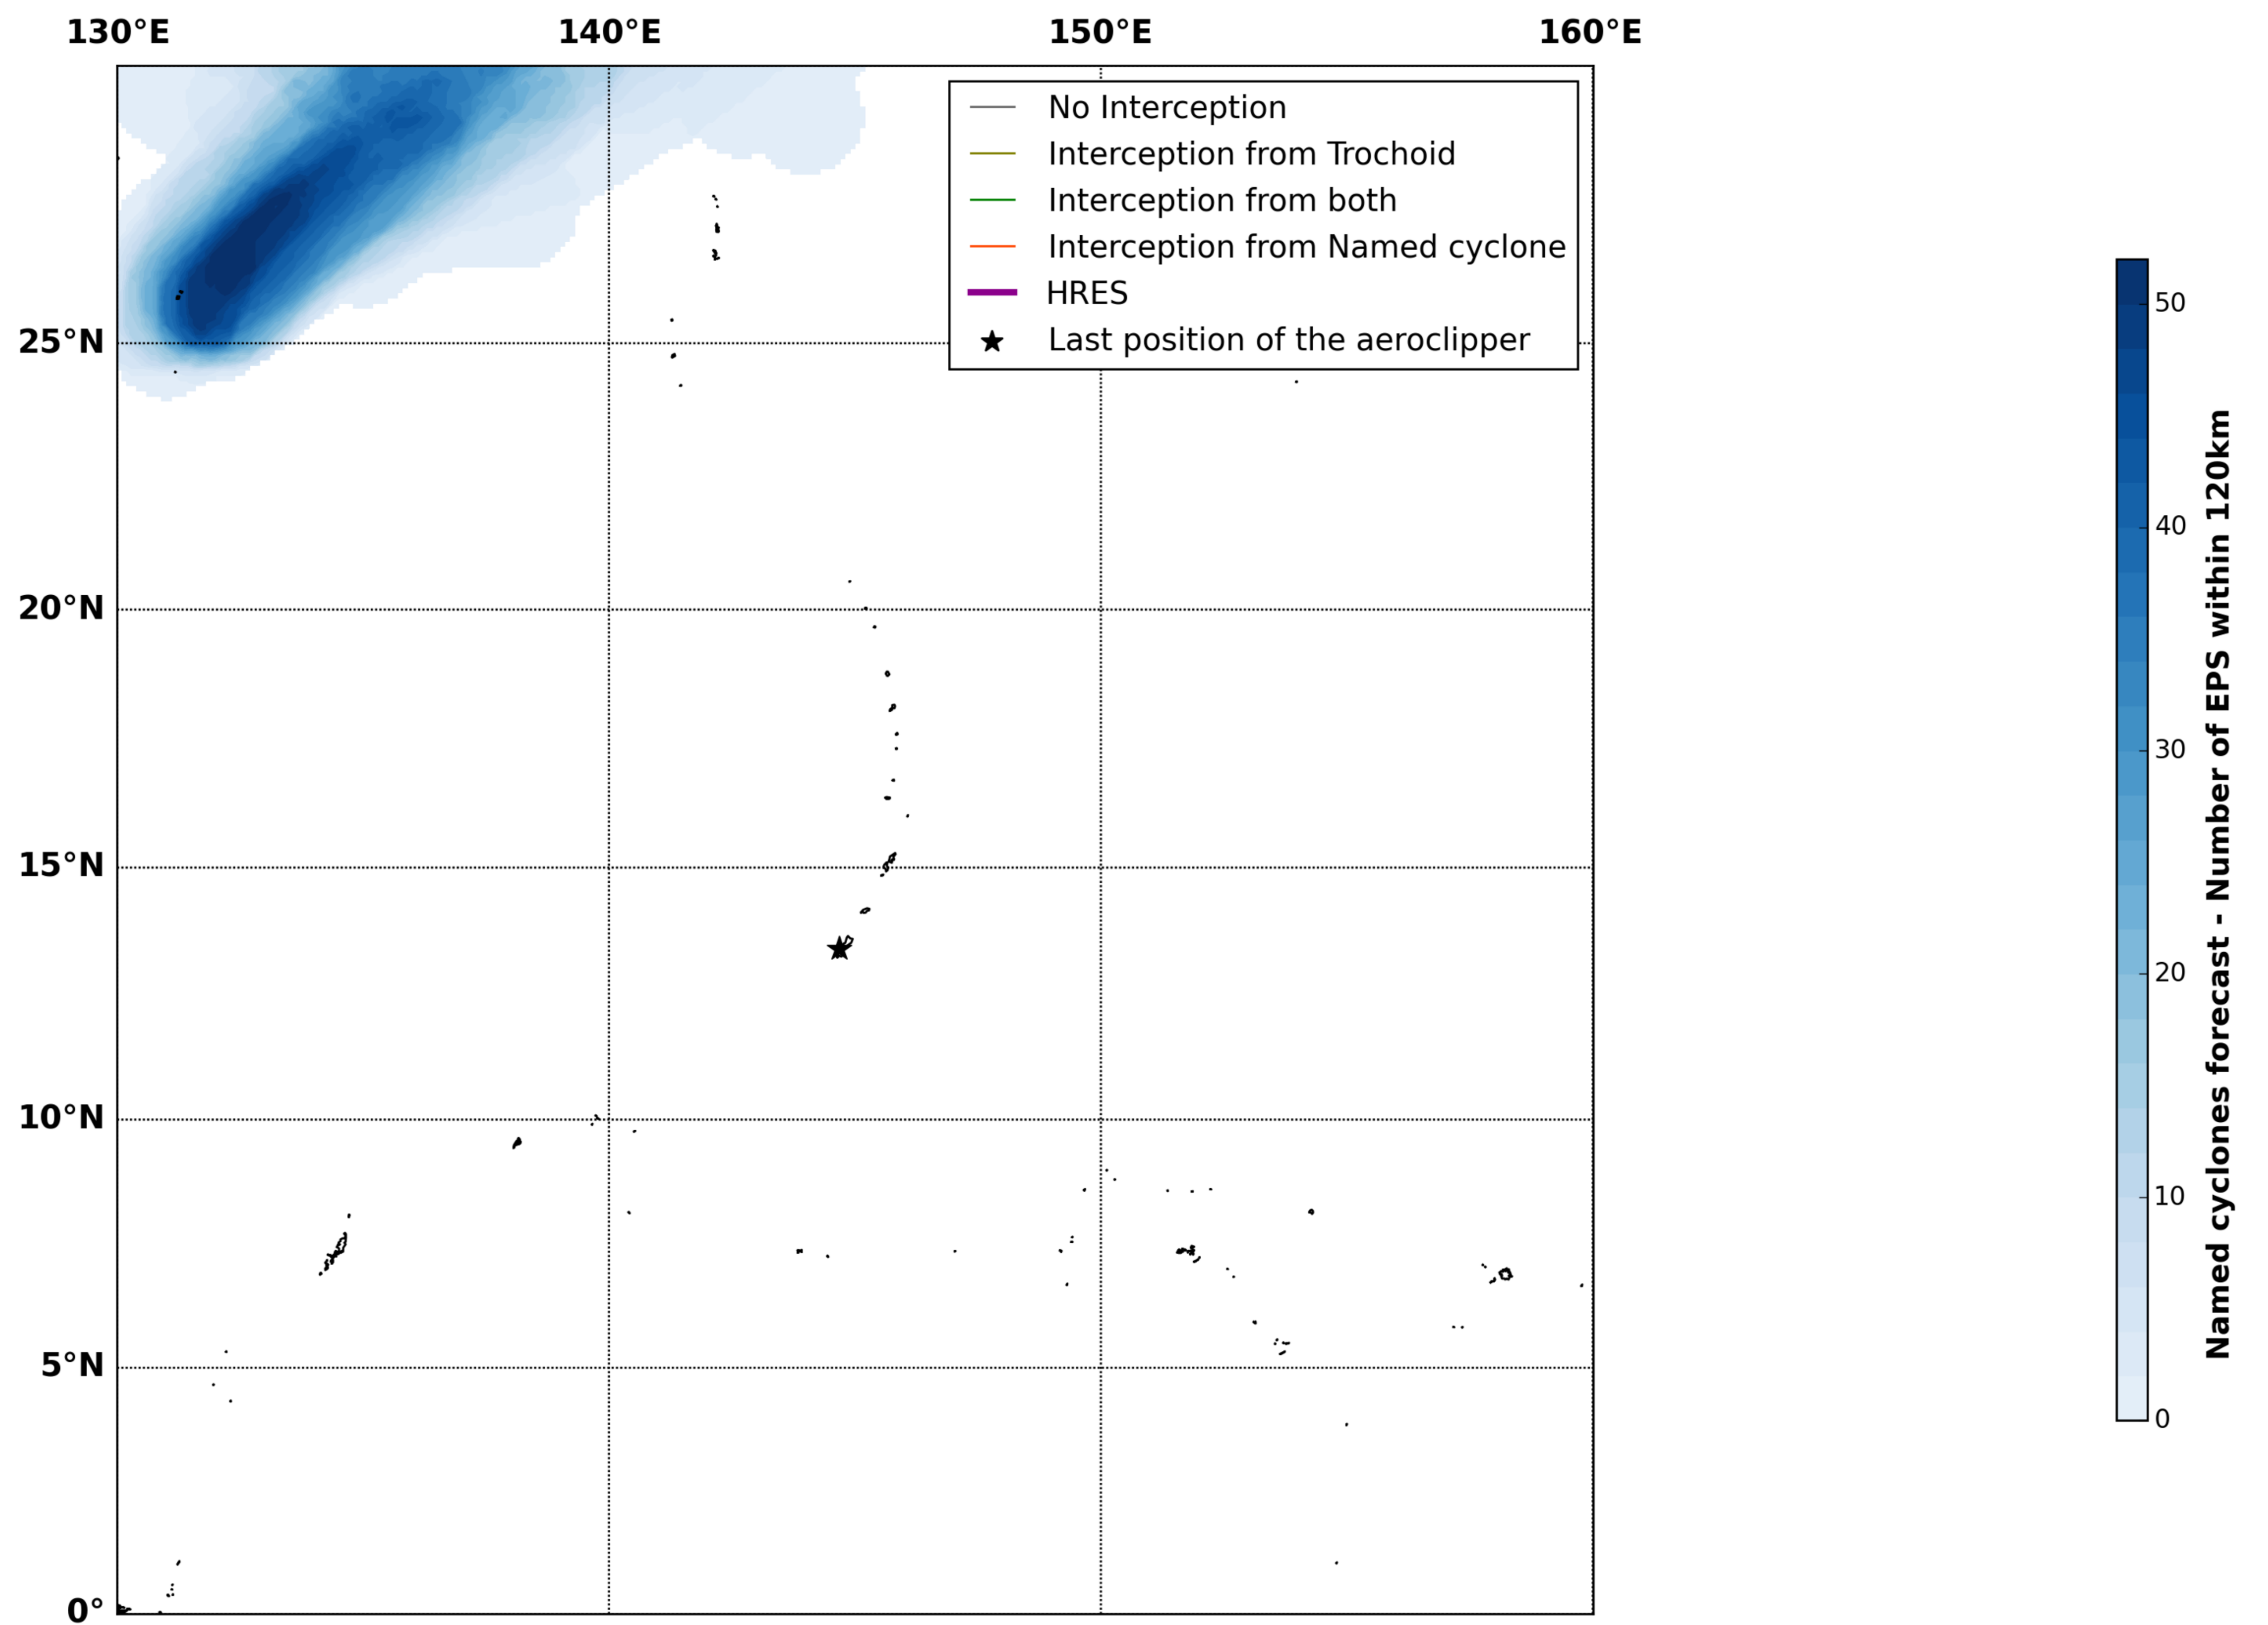

Aeroclipper ETX-YTT Intercept forecast from aeroclipper's position at 2022/09/29, 07h00 (UTC)

Aeroclipper ETX-YTT Grounding forecast from aeroclipper's position at 2022/09/29, 07h00 (UTC)