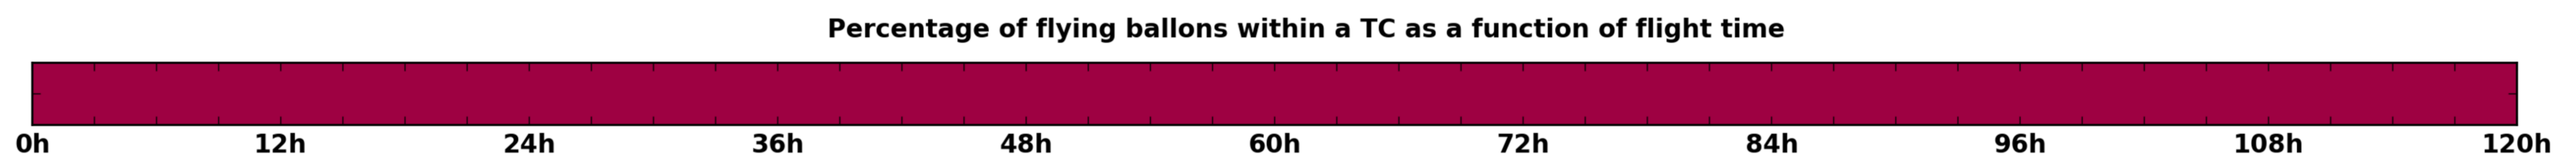

Aeroclipper ETX-YTT Intercept forecast from aeroclipper's position at 2022/09/29, 07h00 (UTC)

Aeroclipper ETX-YTT Grounding forecast from aeroclipper's position at 2022/09/29, 07h00 (UTC)