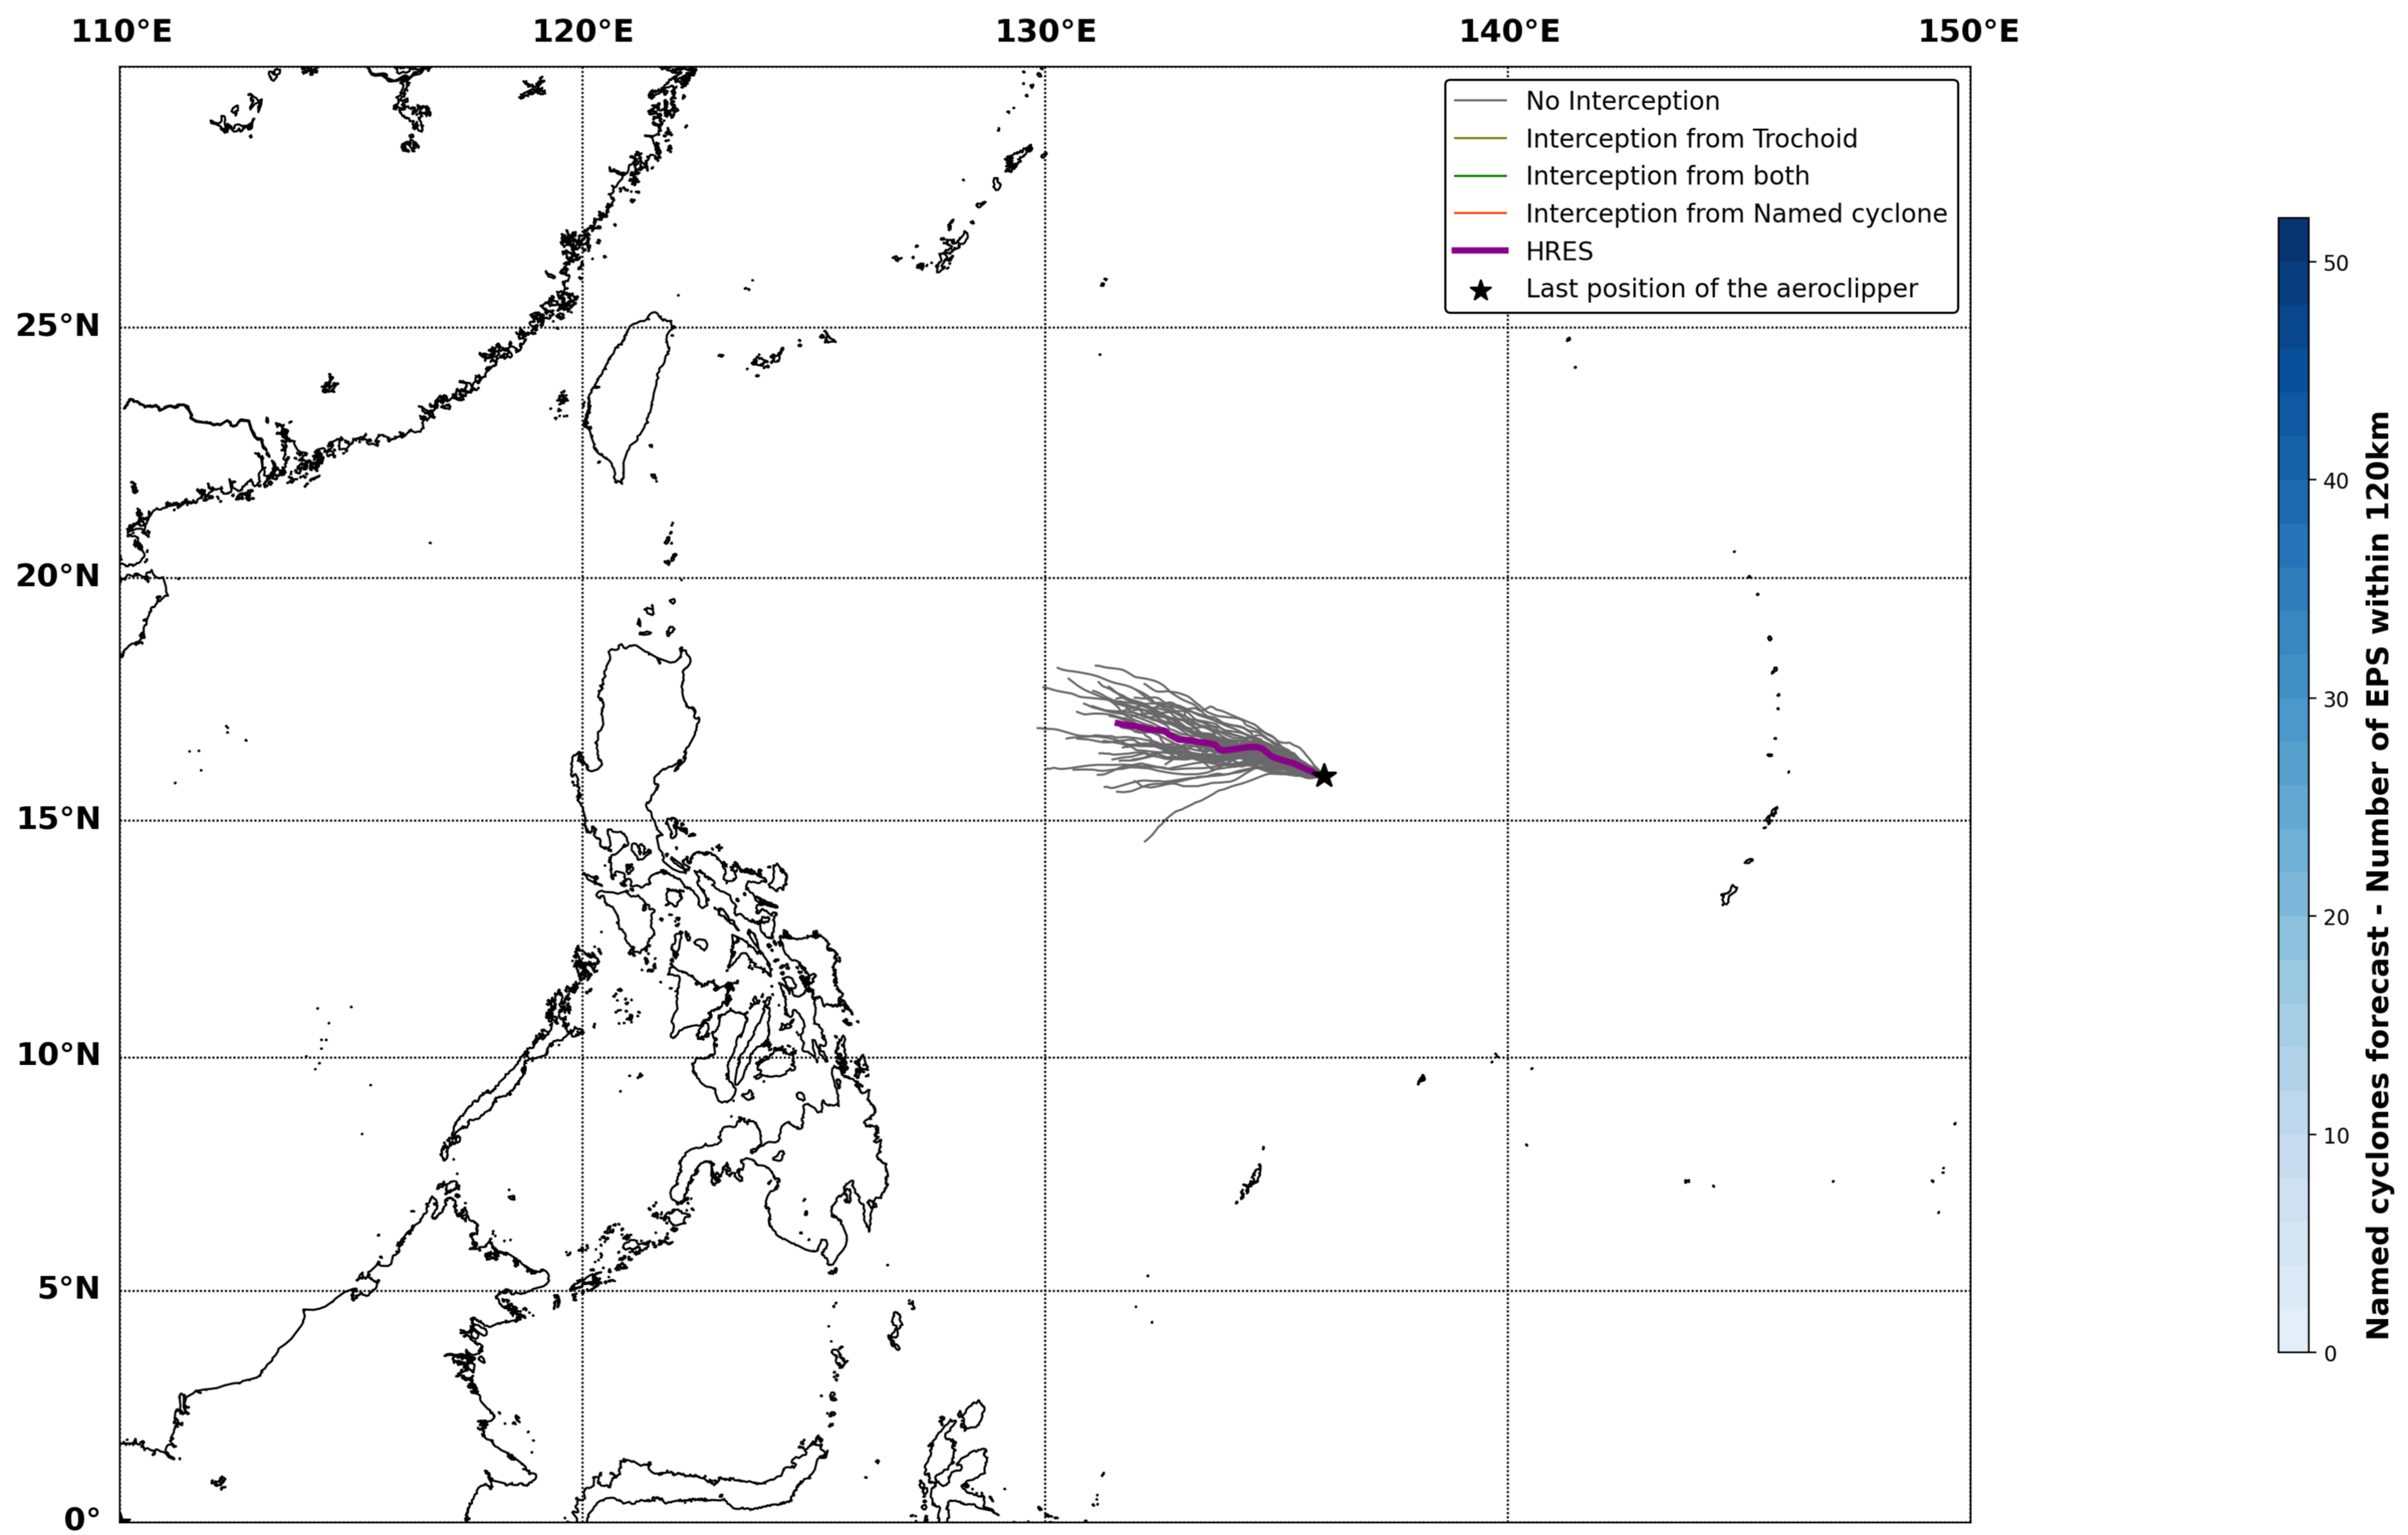

### Aeroclipper ETX-YTT Intercept forecast from aeroclipper's position at 2023/09/20, 16h00 (UTC)

### Aeroclipper ETX-YTT Grounding forecast from aeroclipper's position at 2023/09/20, 16h00 (UTC)