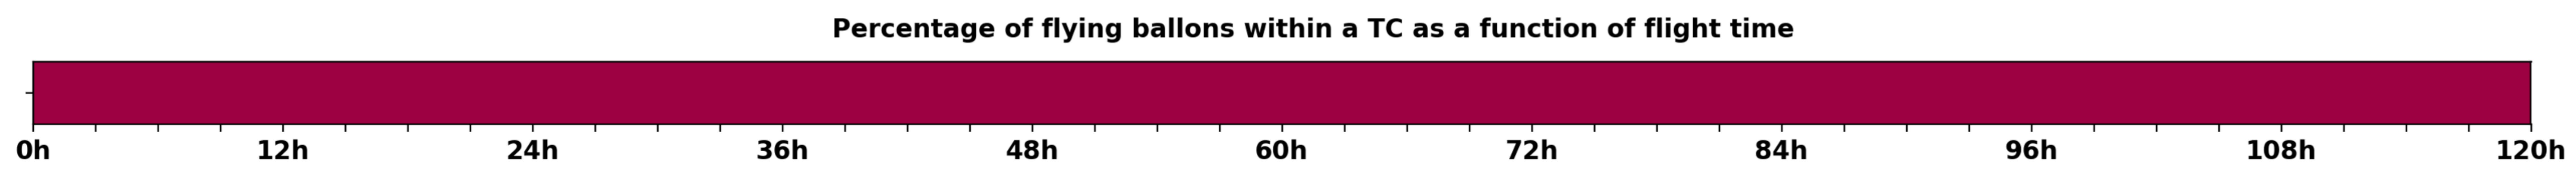

### Aeroclipper ETX-YTT Intercept forecast from aeroclipper's position at 2023/09/20, 16h00 (UTC)

### Aeroclipper ETX-YTT Grounding forecast from aeroclipper's position at 2023/09/20, 16h00 (UTC)