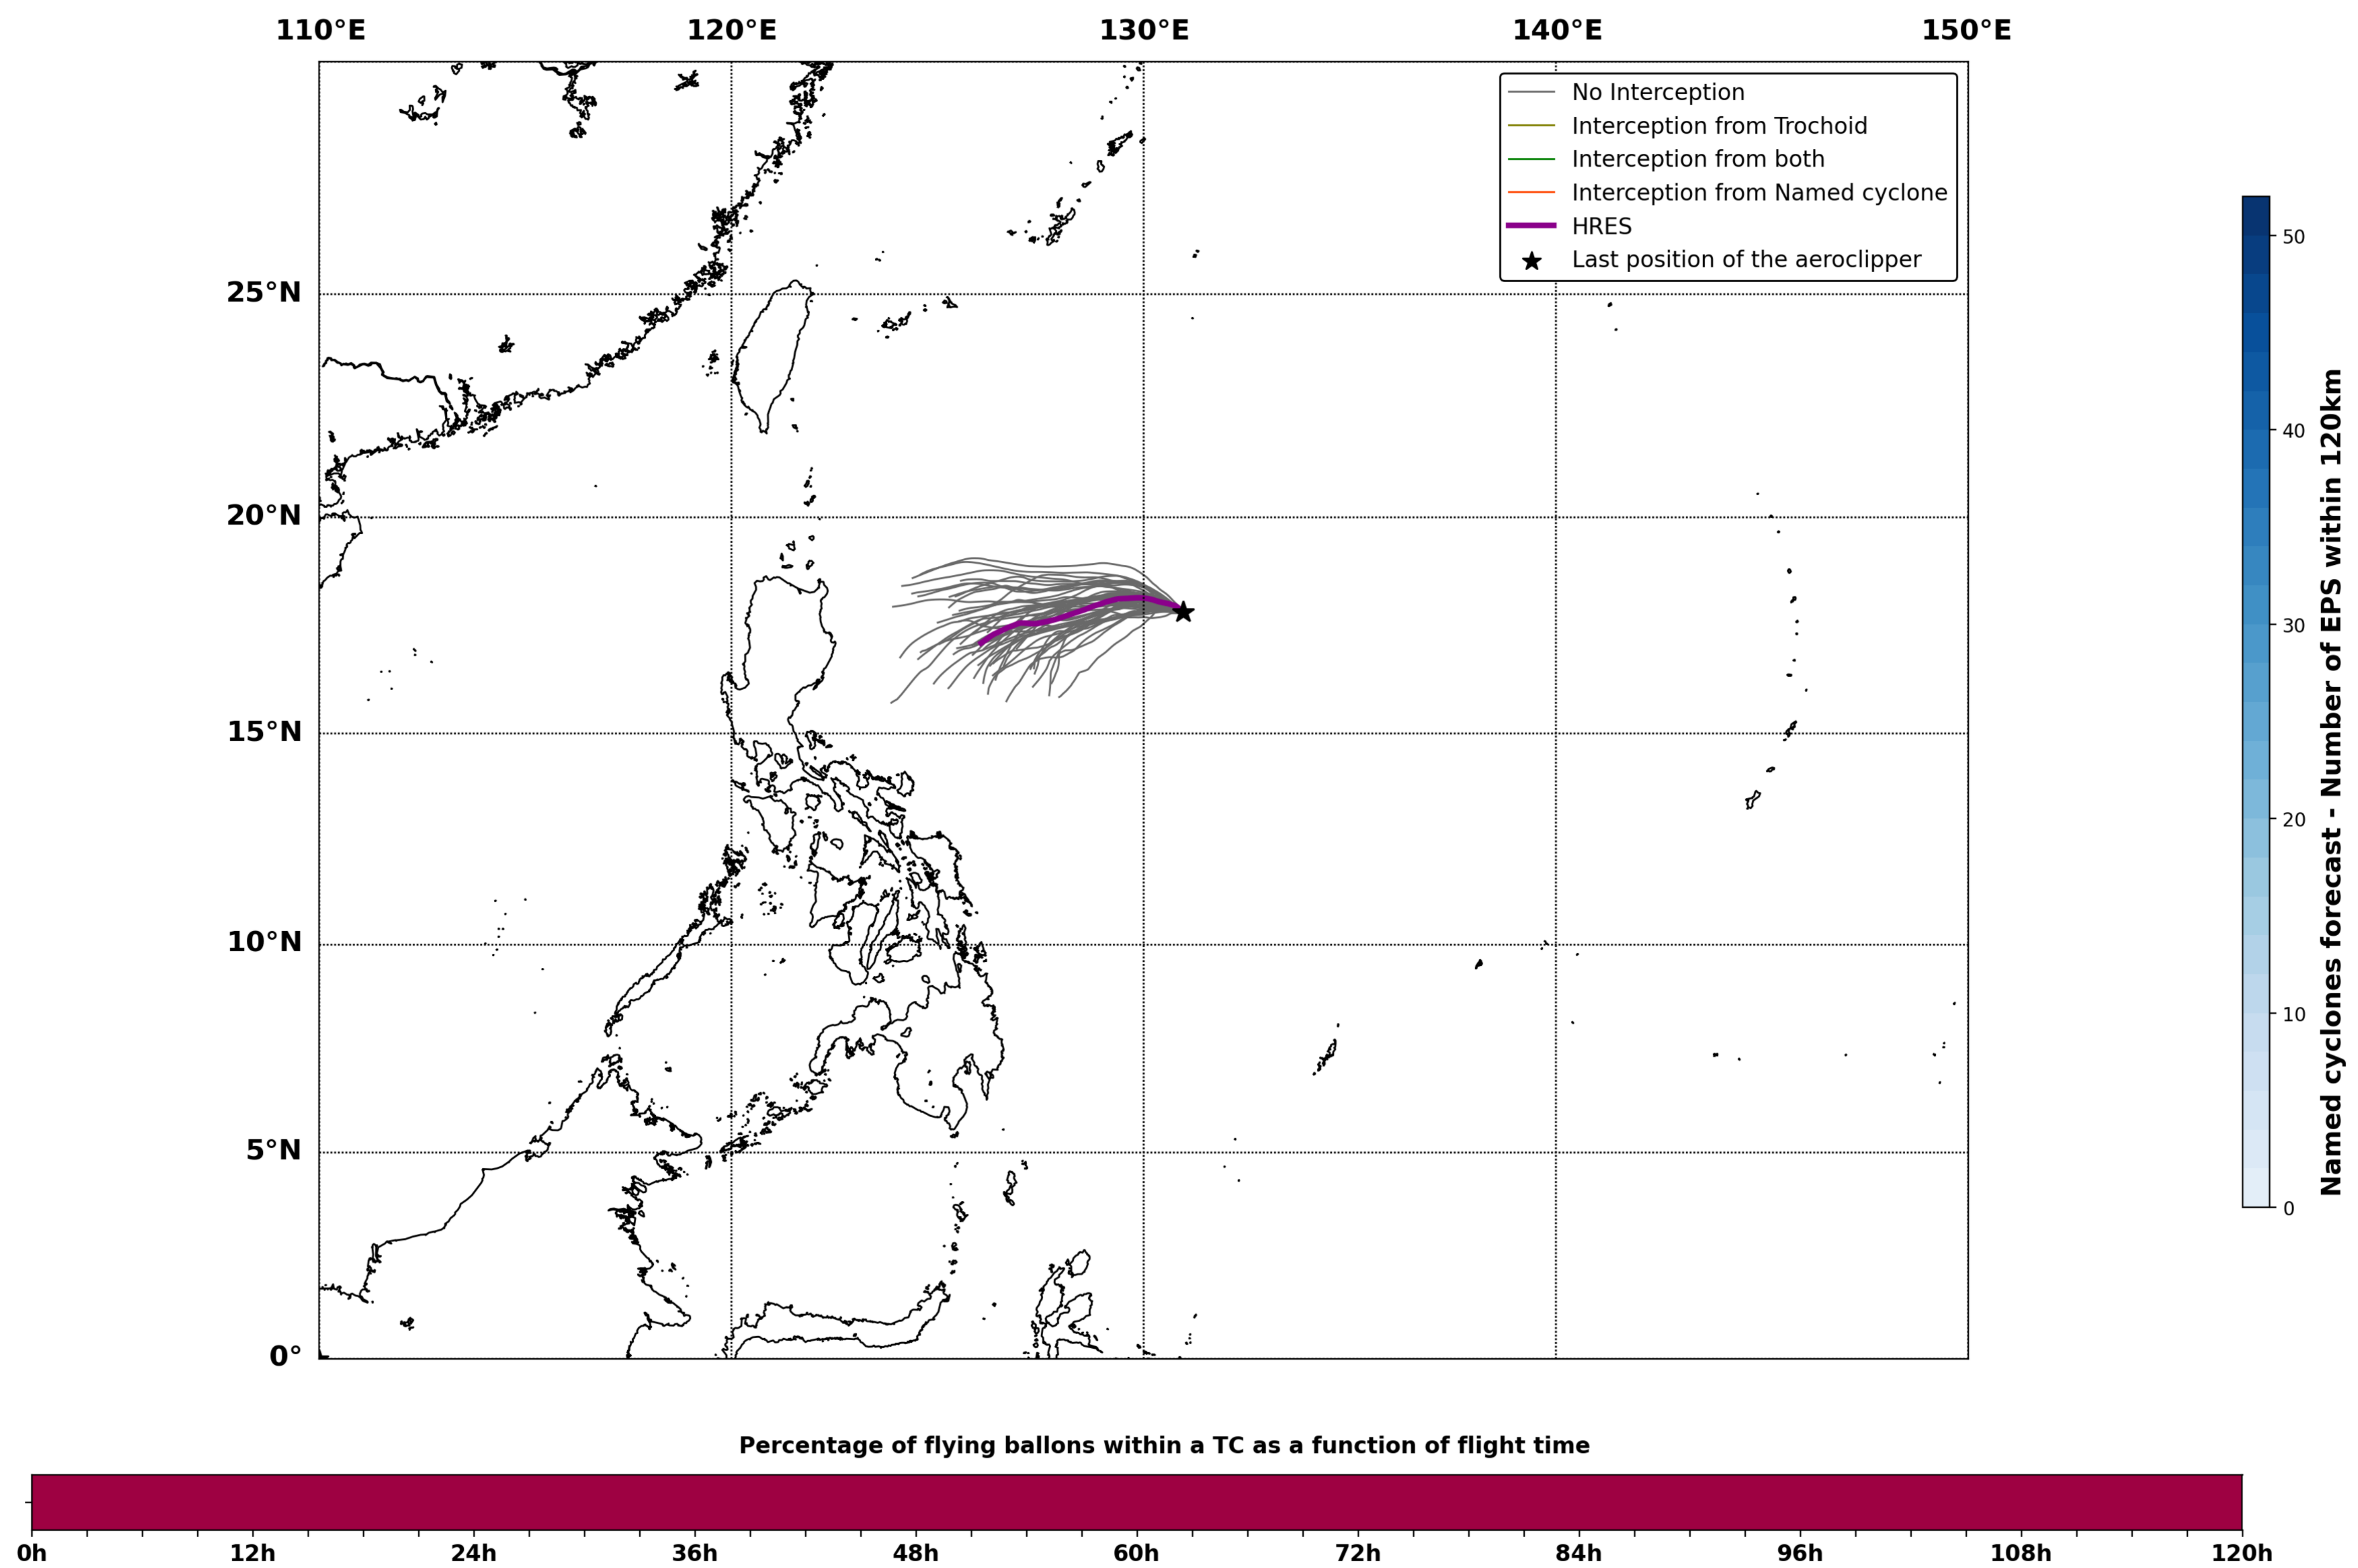

# Aeroclipper ETX-YTT Intercept forecast from aeroclipper's position at 2023/09/22, 07h00 (UTC)

# Aeroclipper ETX-YTT Grounding forecast from aeroclipper's position at 2023/09/22, 07h00 (UTC)