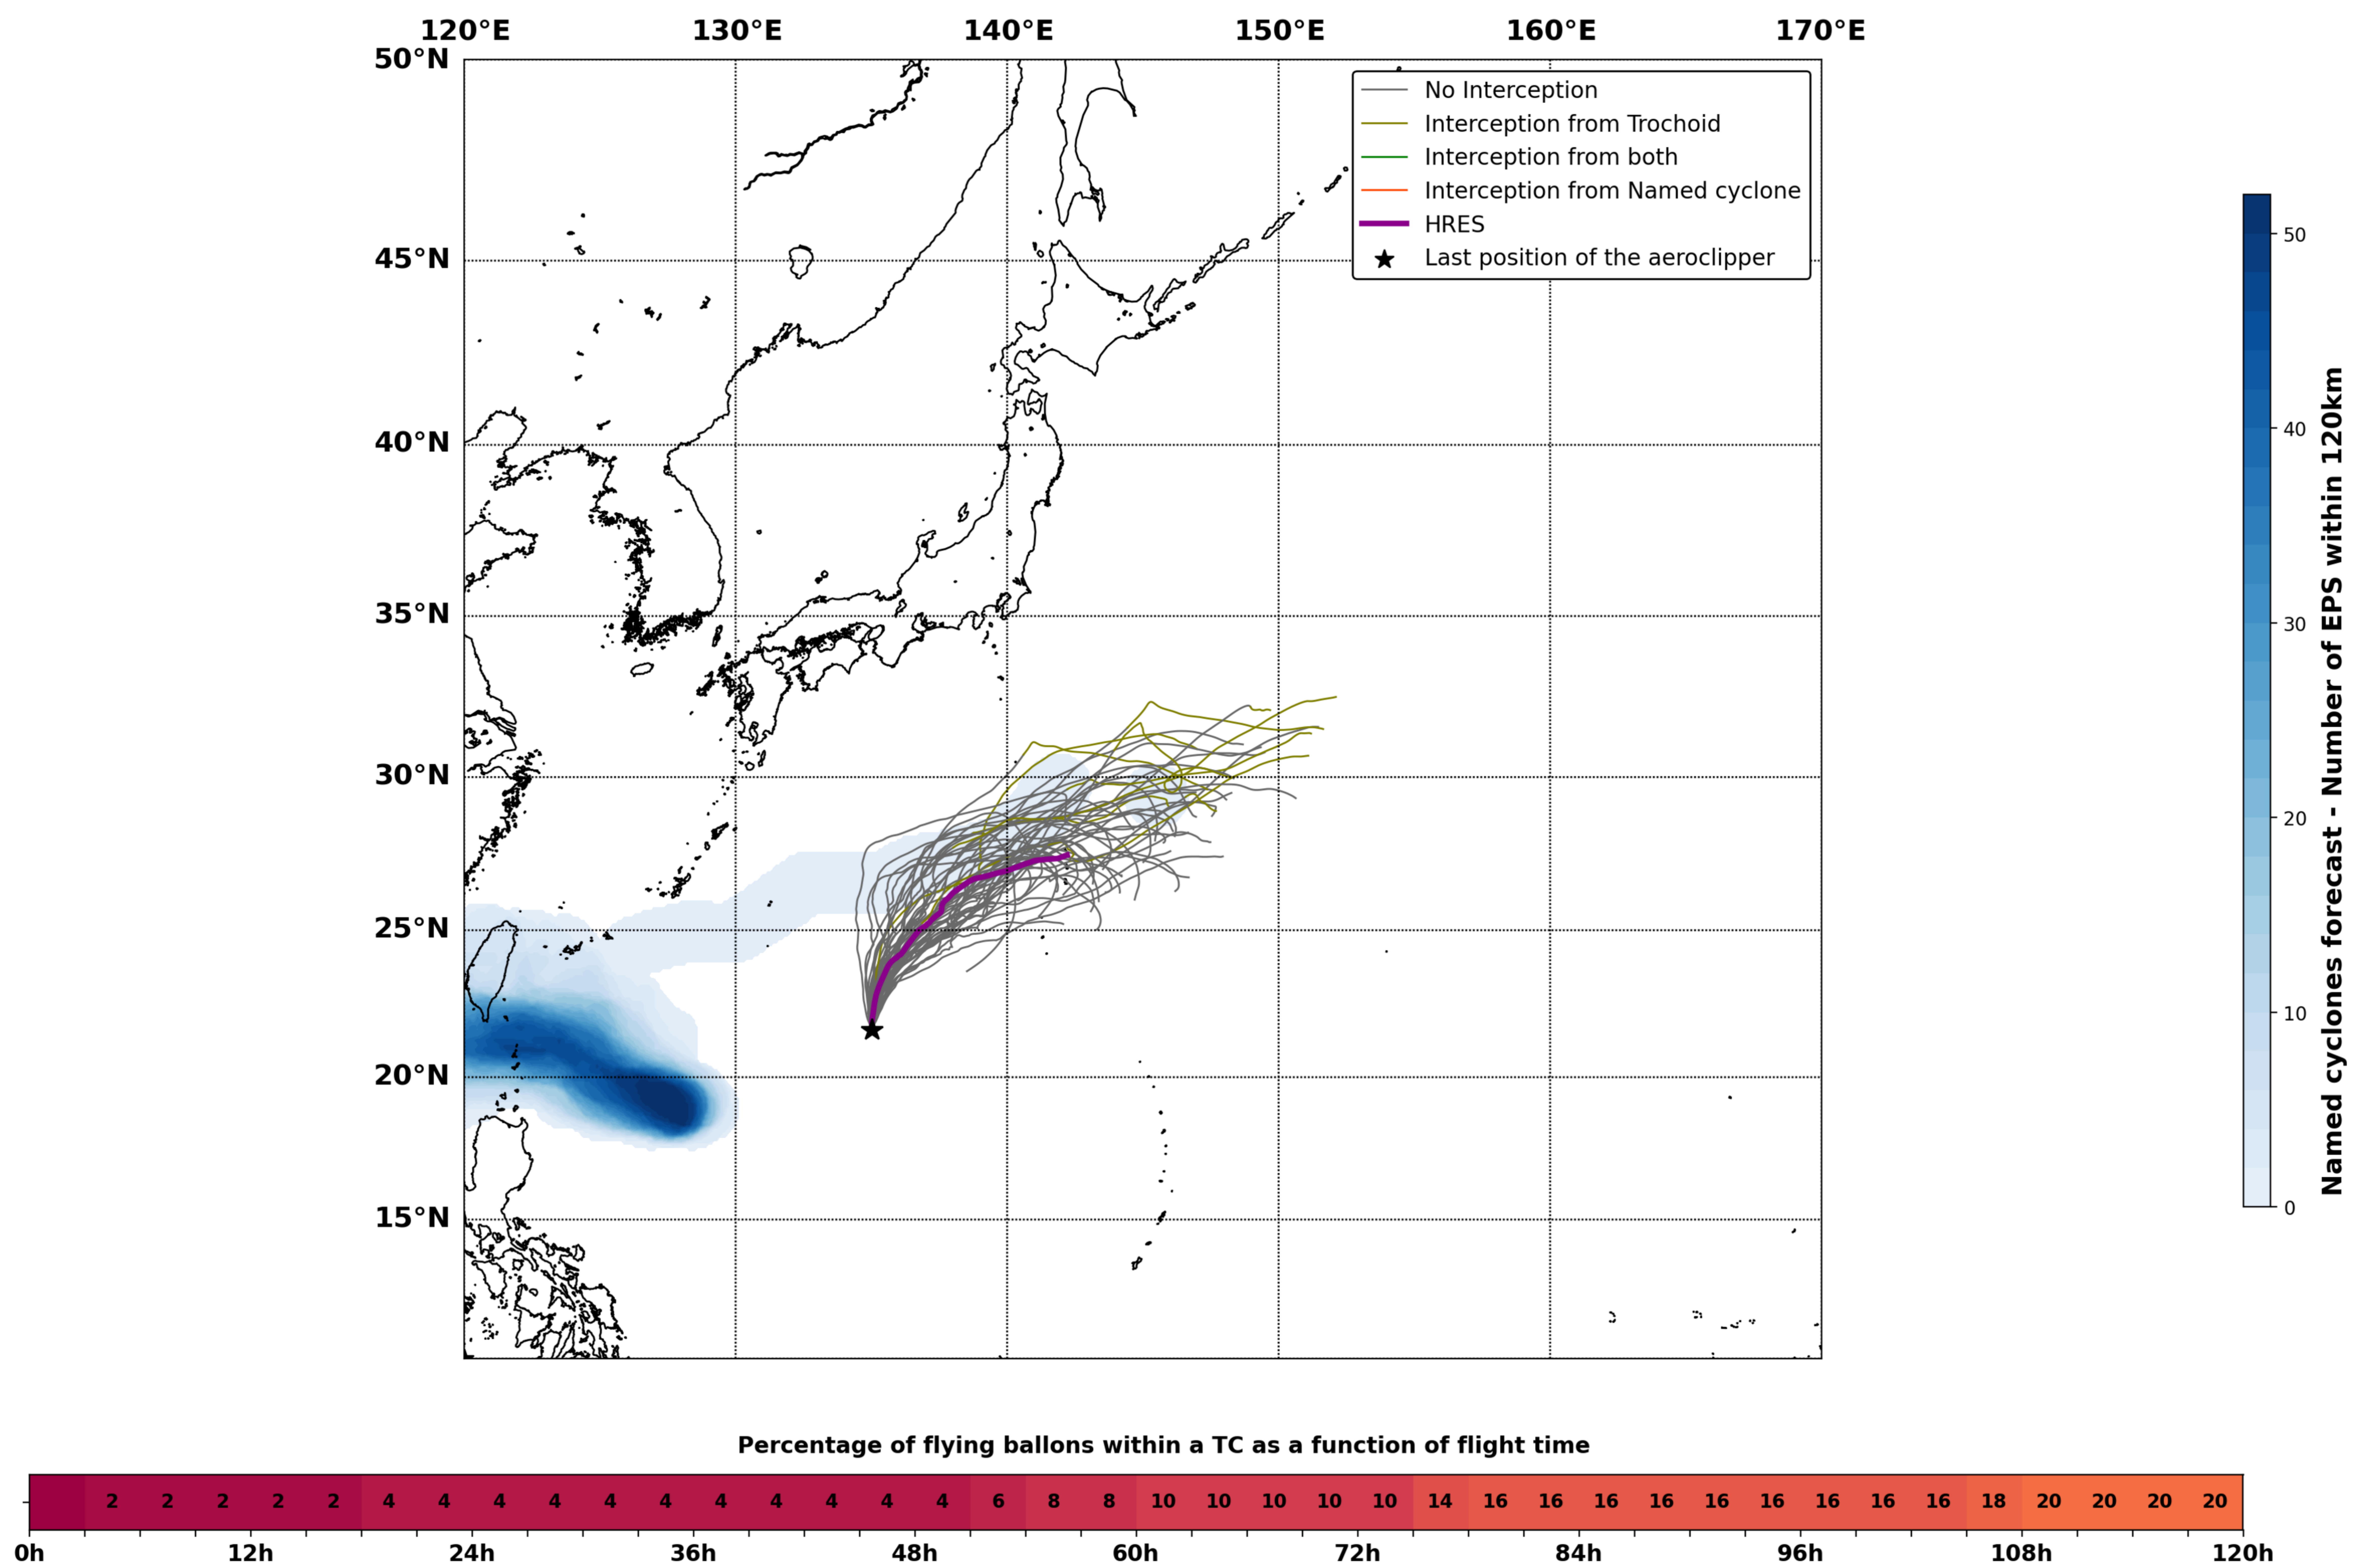

### Aeroclipper ETX-YTT Intercept forecast from aeroclipper's position at 2023/10/01, 13h00 (UTC)

### Aeroclipper ETX-YTT Grounding forecast from aeroclipper's position at 2023/10/01, 13h00 (UTC)