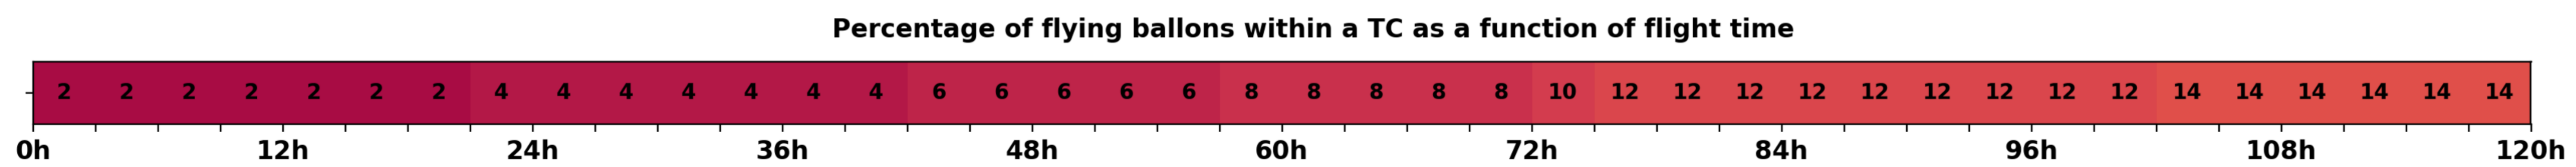

### Aeroclipper ETX-YTT Intercept forecast from aeroclipper's position at 2023/10/01, 16h00 (UTC)

### Aeroclipper ETX-YTT Grounding forecast from aeroclipper's position at 2023/10/01, 16h00 (UTC)