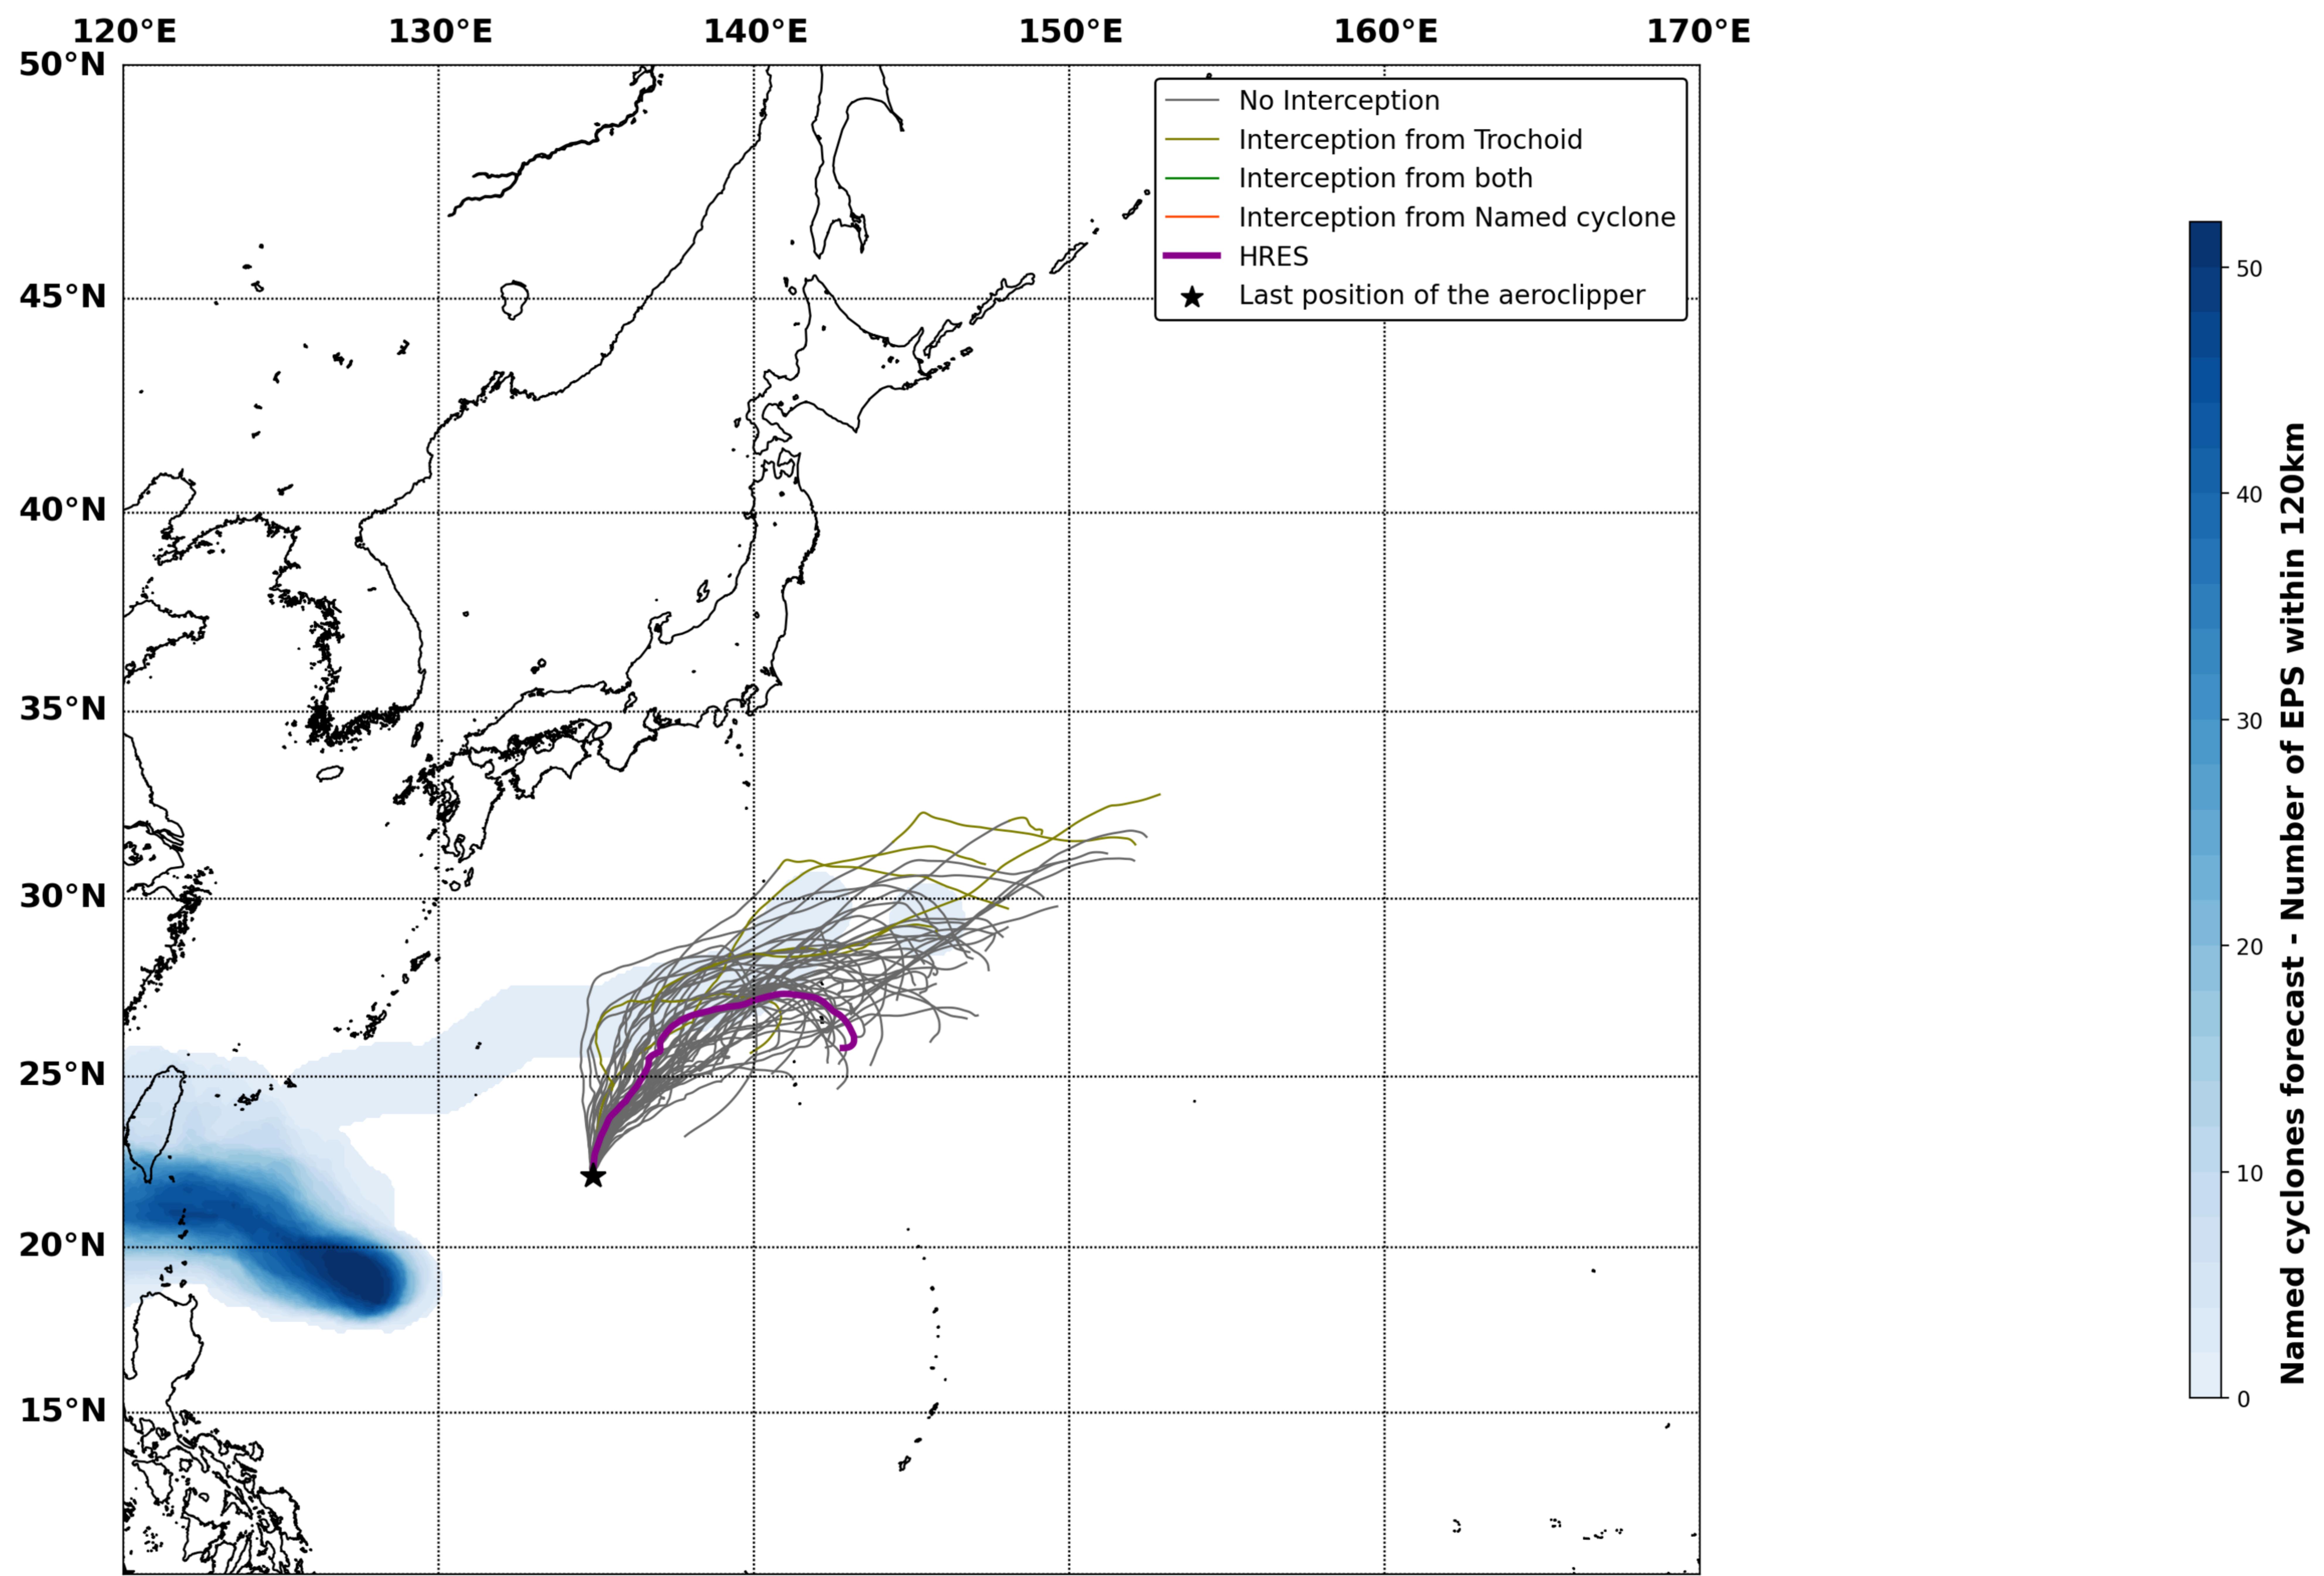

### Aeroclipper ETX-YTT Intercept forecast from aeroclipper's position at 2023/10/01, 16h00 (UTC)

### Aeroclipper ETX-YTT Grounding forecast from aeroclipper's position at 2023/10/01, 16h00 (UTC)