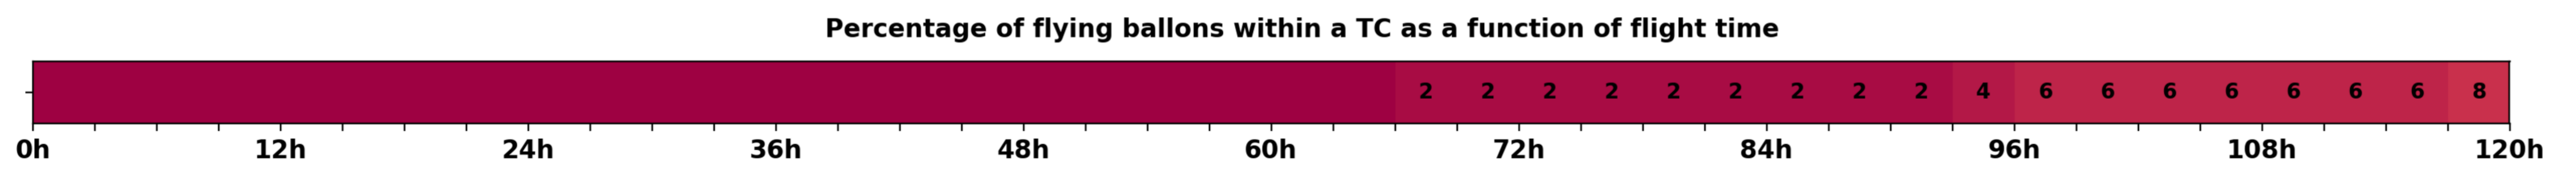

Aeroclipper ETX-YTT Intercept forecast from aeroclipper's position at 2023/10/01, 22h00 (UTC)

Aeroclipper ETX-YTT Grounding forecast from aeroclipper's position at 2023/10/01, 22h00 (UTC)