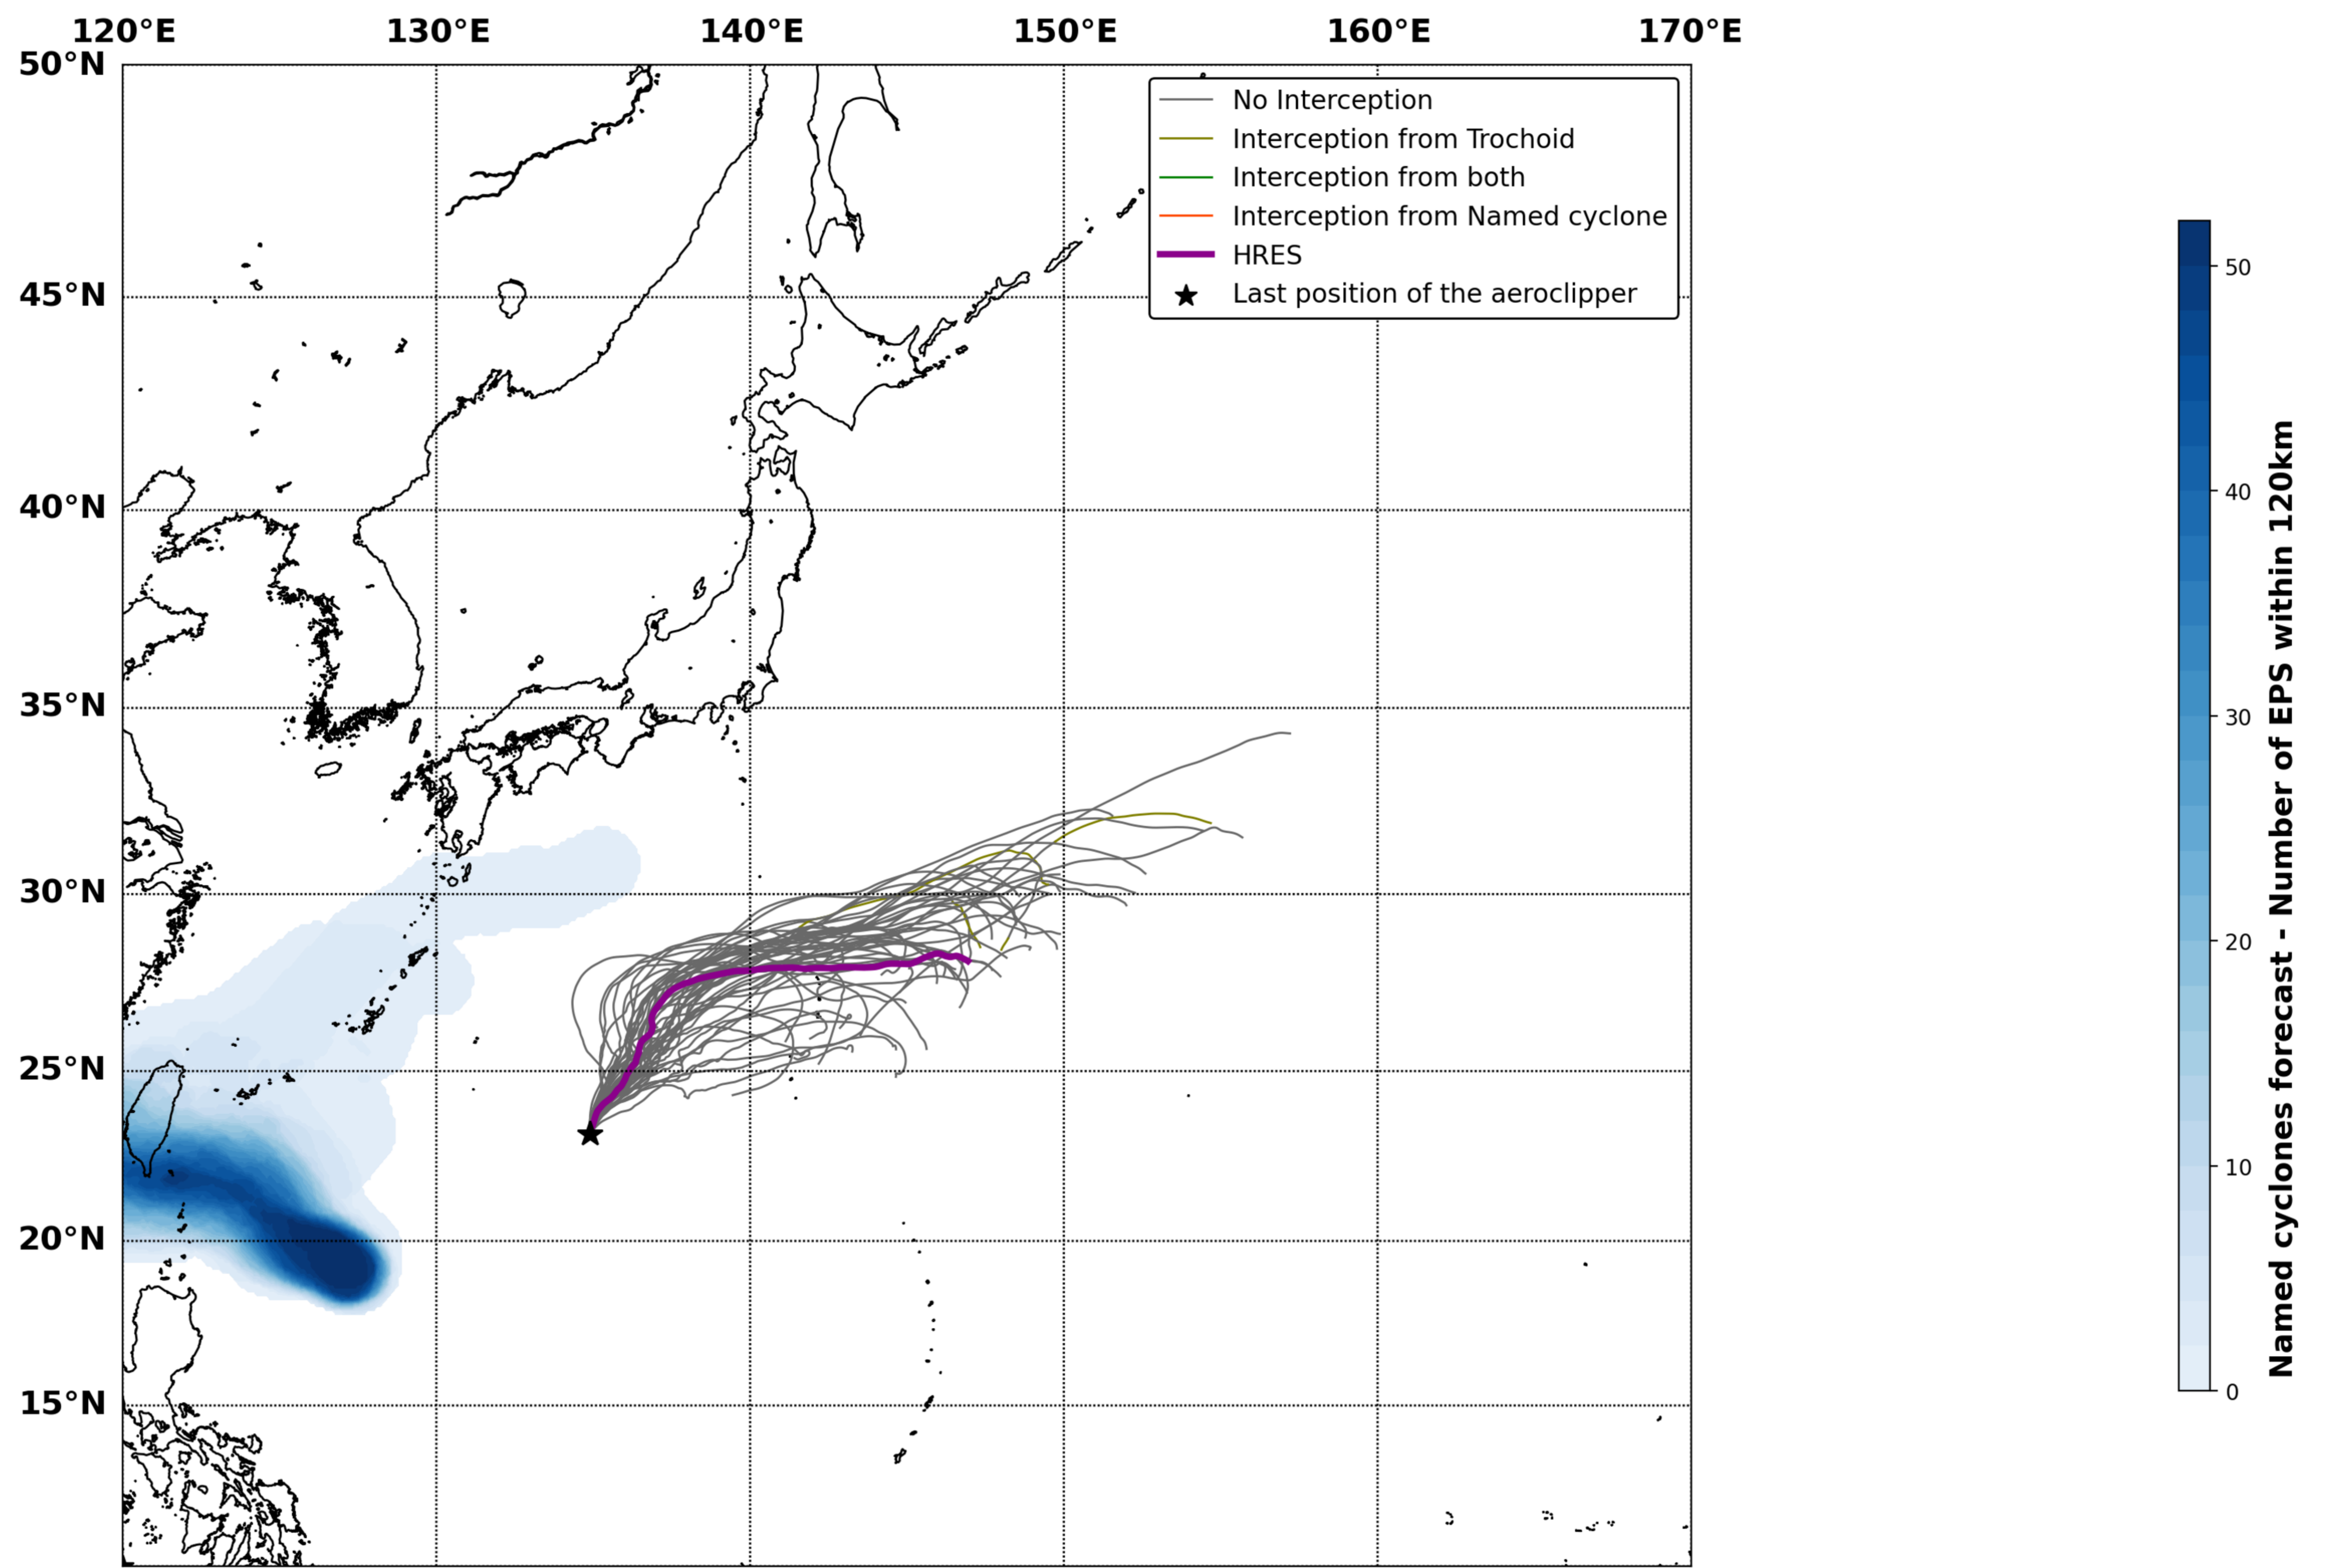

Aeroclipper ETX-YTT Intercept forecast from aeroclipper's position at 2023/10/01, 22h00 (UTC)

Aeroclipper ETX-YTT Grounding forecast from aeroclipper's position at 2023/10/01, 22h00 (UTC)