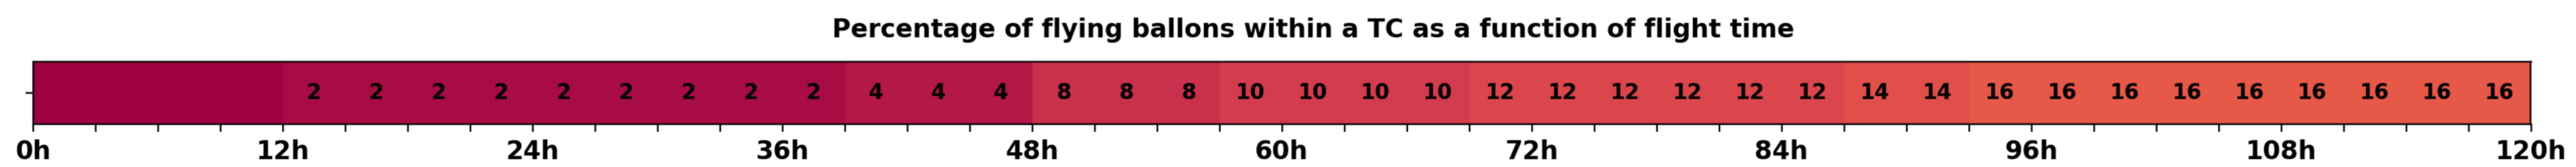

### Aeroclipper ETX-YTT Intercept forecast from aeroclipper's position at 2023/10/02, 10h00 (UTC)

### Aeroclipper ETX-YTT Grounding forecast from aeroclipper's position at 2023/10/02, 10h00 (UTC)