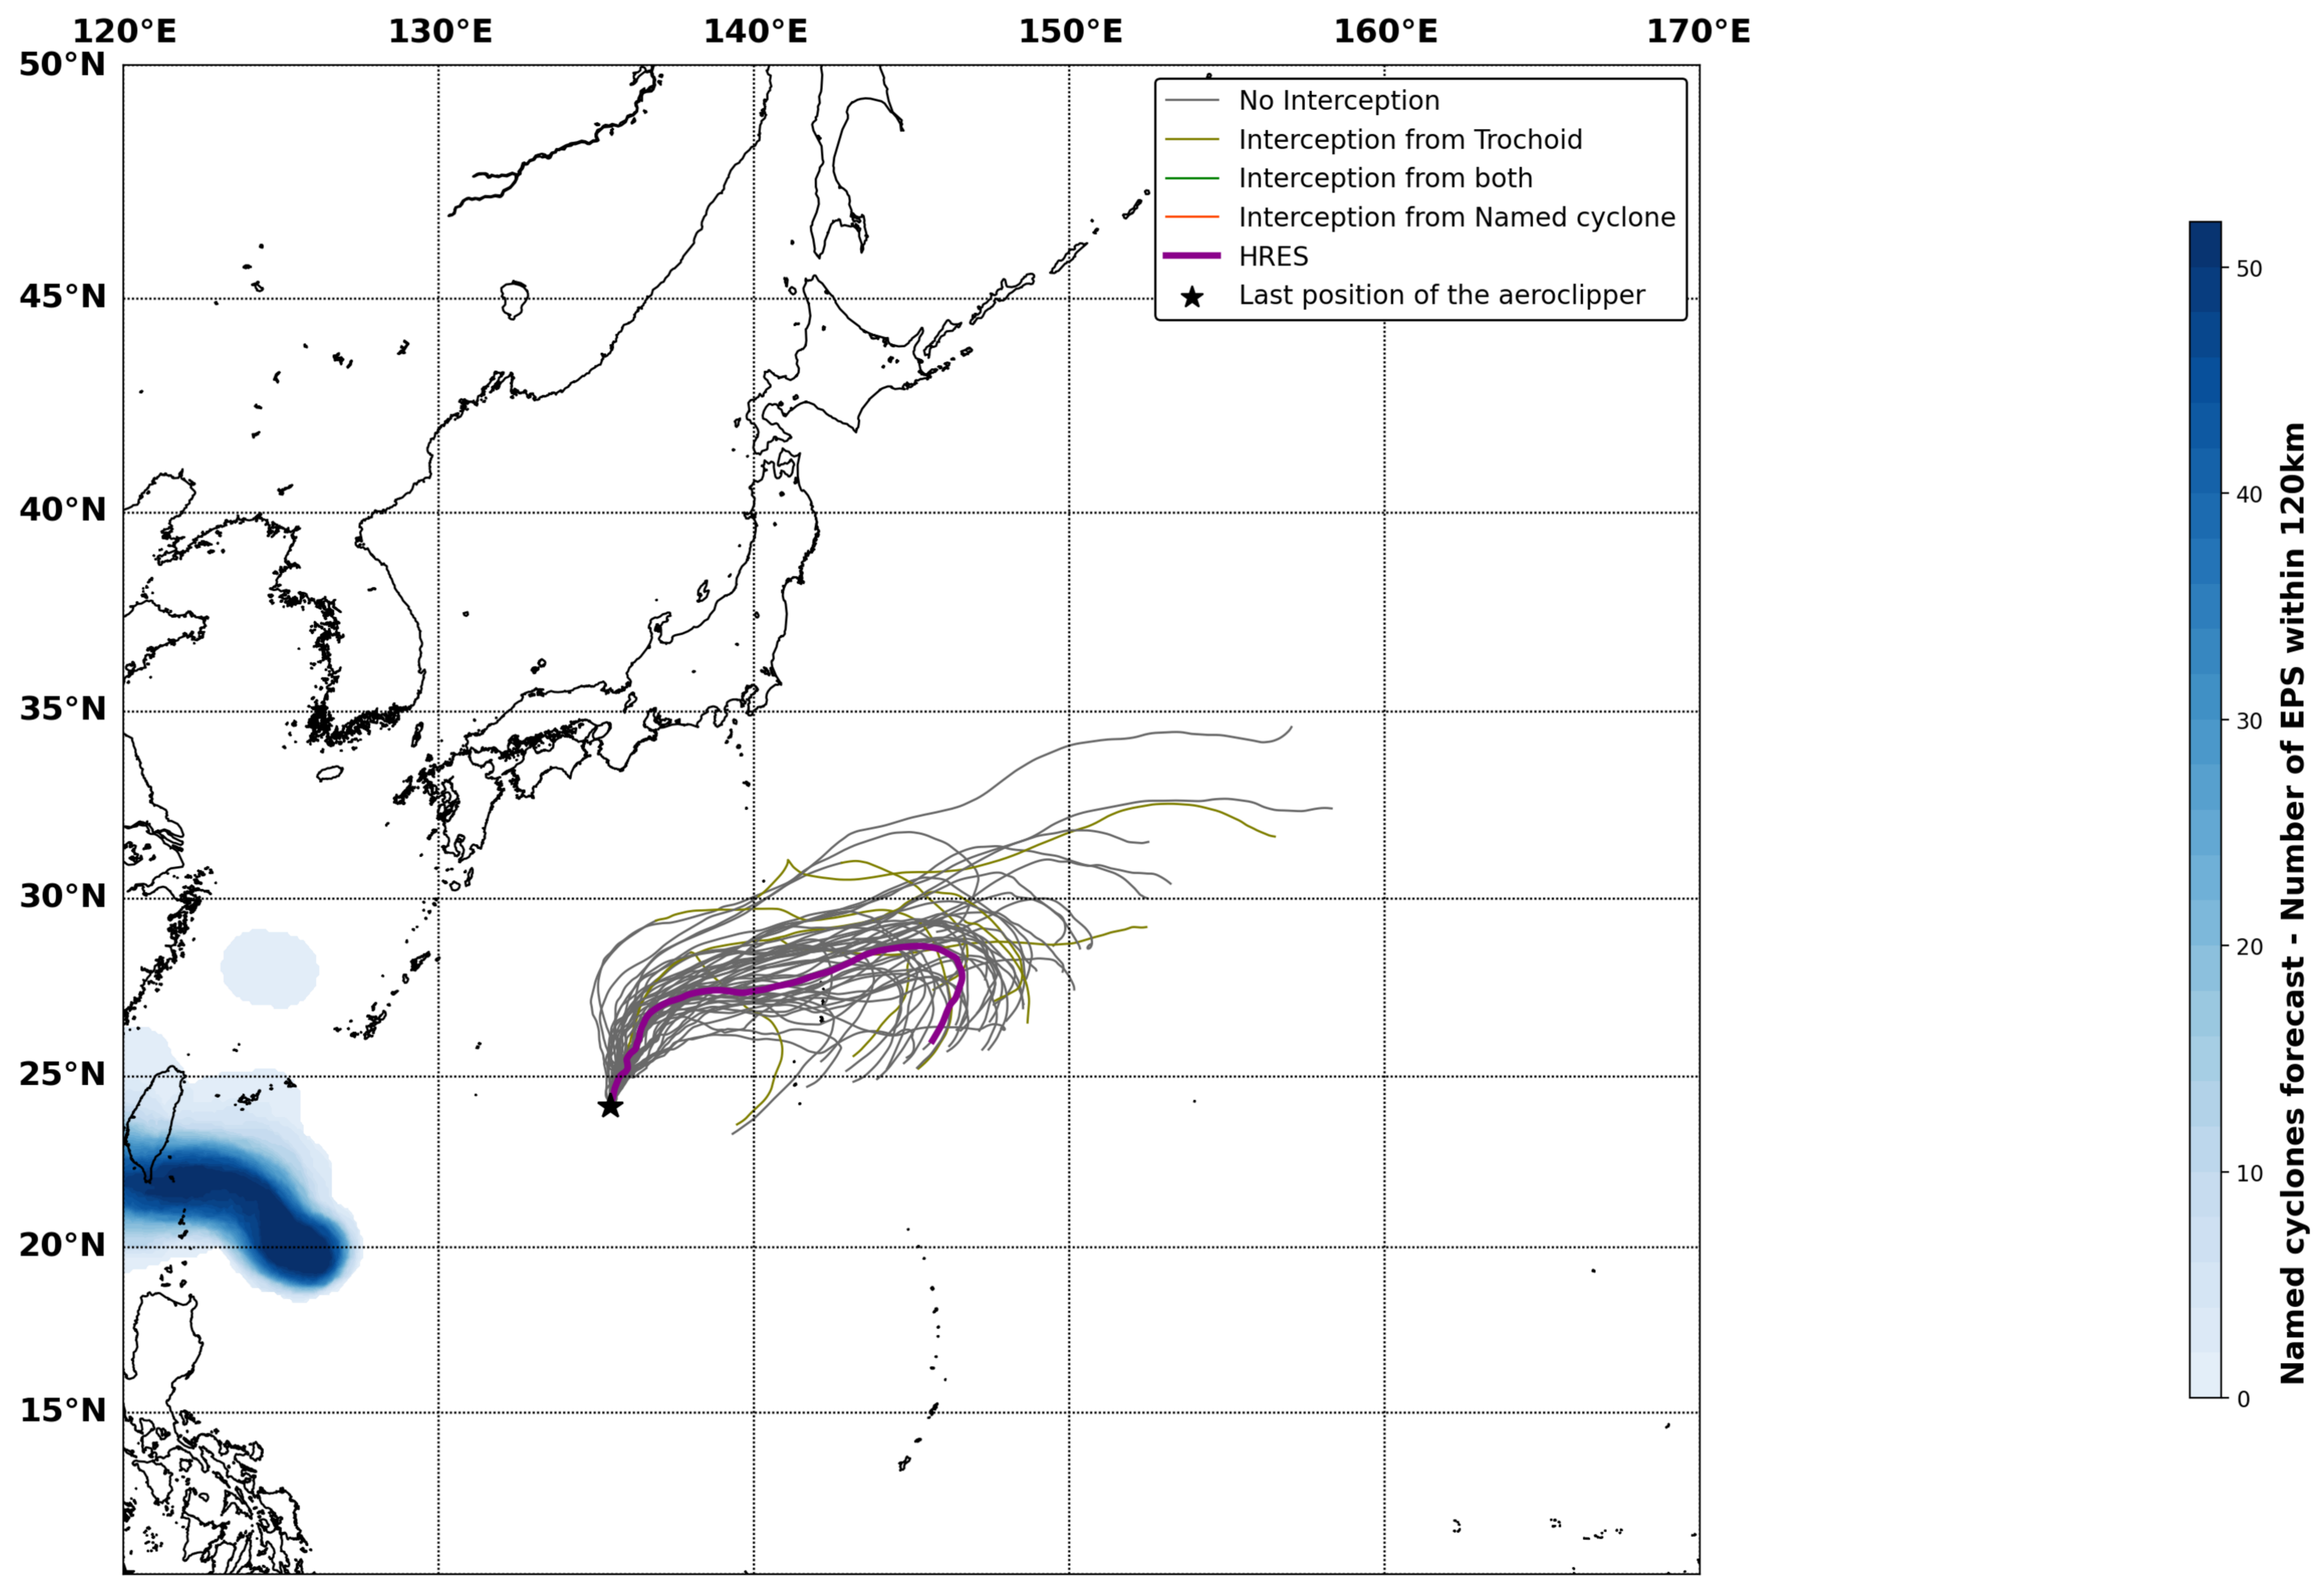

### Aeroclipper ETX-YTT Intercept forecast from aeroclipper's position at 2023/10/02, 10h00 (UTC)

### Aeroclipper ETX-YTT Grounding forecast from aeroclipper's position at 2023/10/02, 10h00 (UTC)