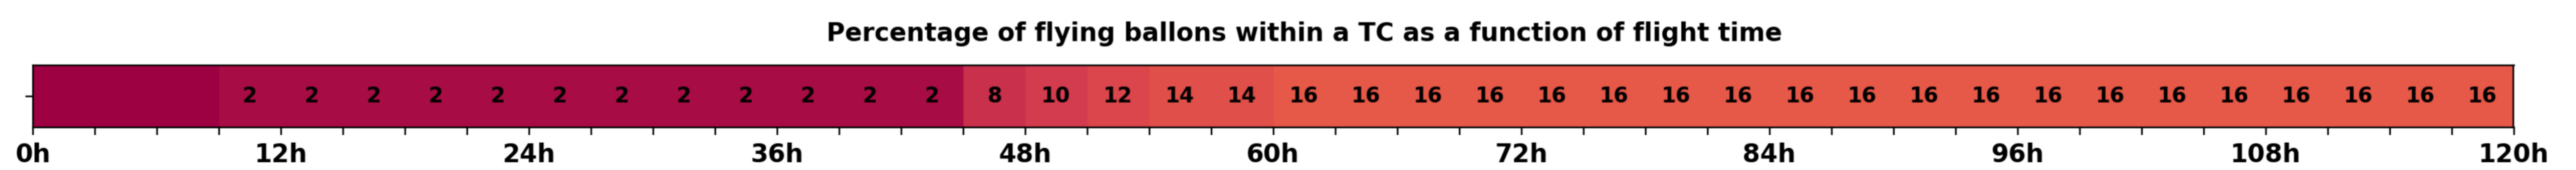

Aeroclipper ETX-YTT Intercept forecast from aeroclipper's position at 2023/10/03, 16h00 (UTC)

Aeroclipper ETX-YTT Grounding forecast from aeroclipper's position at 2023/10/03, 16h00 (UTC)