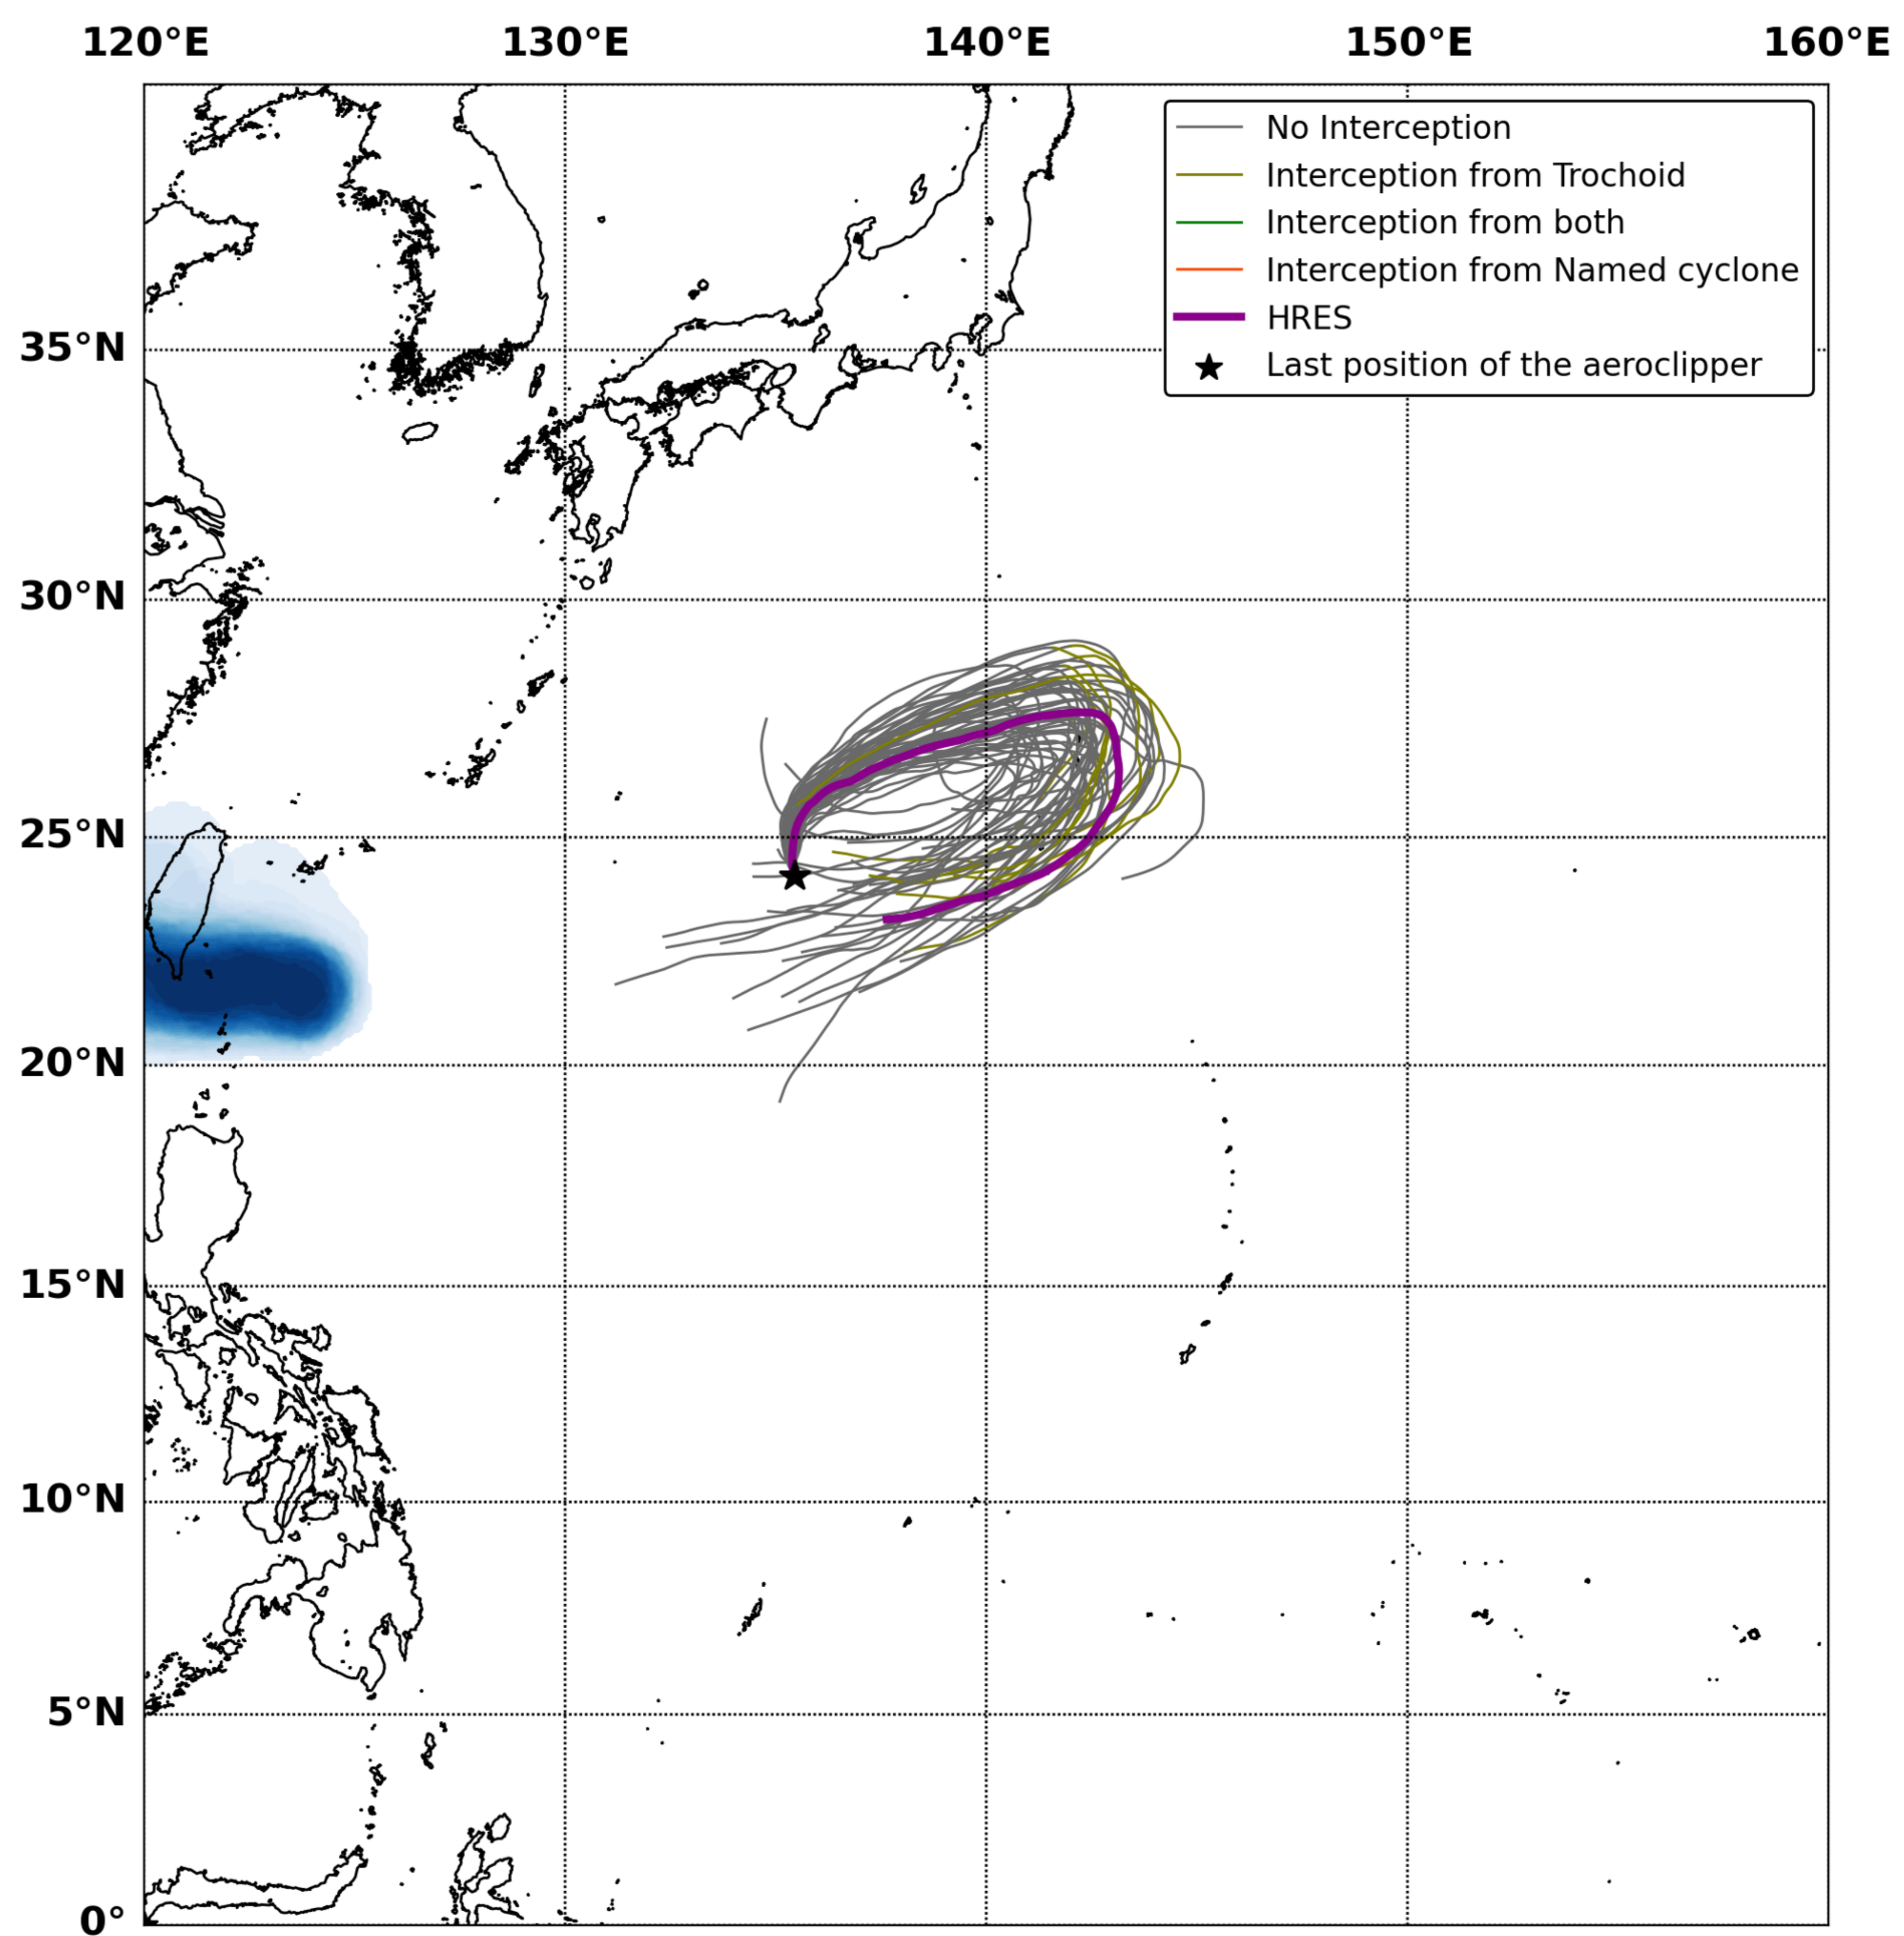

Aeroclipper ETX-YTT Intercept forecast from aeroclipper's position at 2023/10/03, 16h00 (UTC)

Aeroclipper ETX-YTT Grounding forecast from aeroclipper's position at 2023/10/03, 16h00 (UTC)