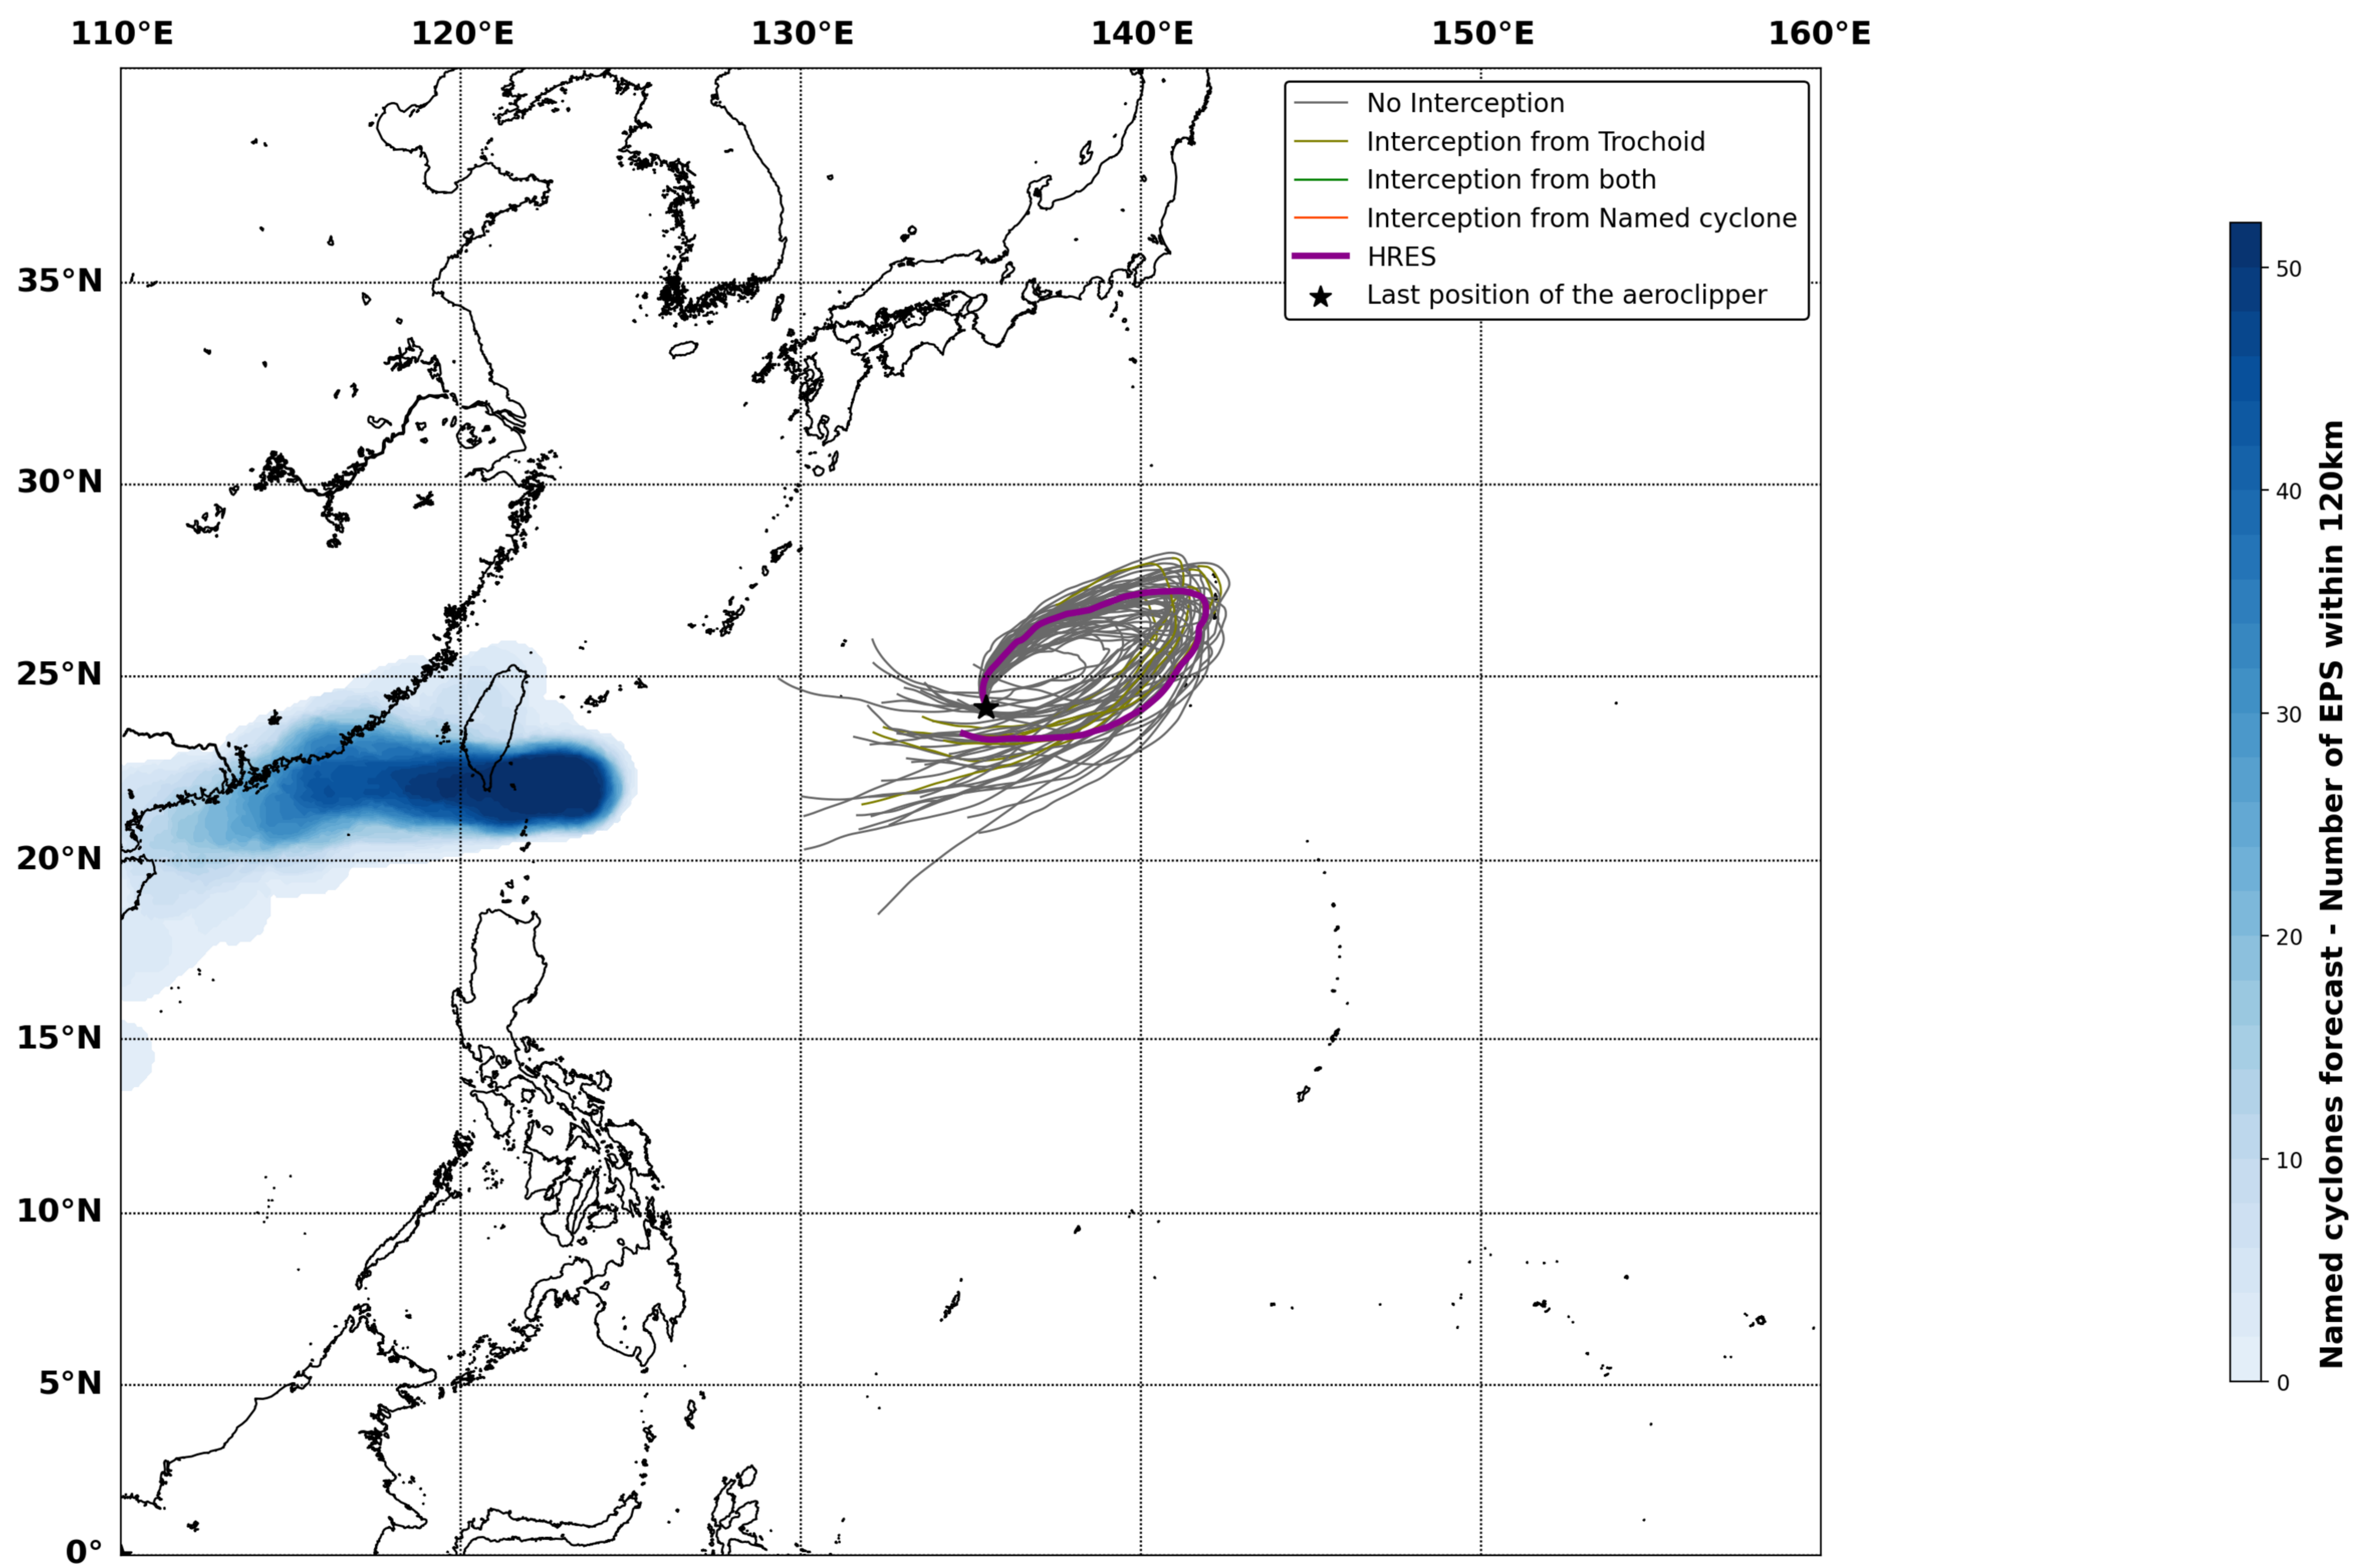

Aeroclipper ETX-YTT Intercept forecast from aeroclipper's position at 2023/10/03, 22h00 (UTC)

Aeroclipper ETX-YTT Grounding forecast from aeroclipper's position at 2023/10/03, 22h00 (UTC)