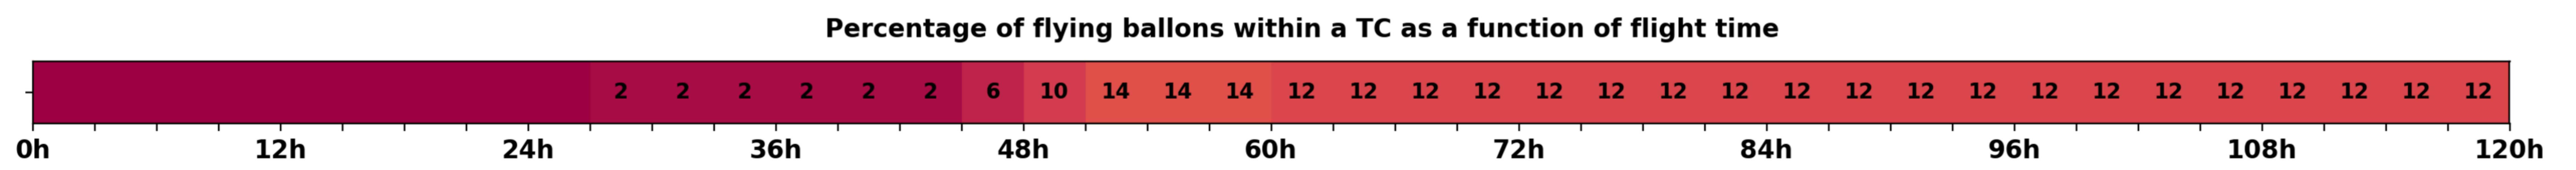

Aeroclipper ETX-YTT Intercept forecast from aeroclipper's position at 2023/10/03, 22h00 (UTC)

Aeroclipper ETX-YTT Grounding forecast from aeroclipper's position at 2023/10/03, 22h00 (UTC)