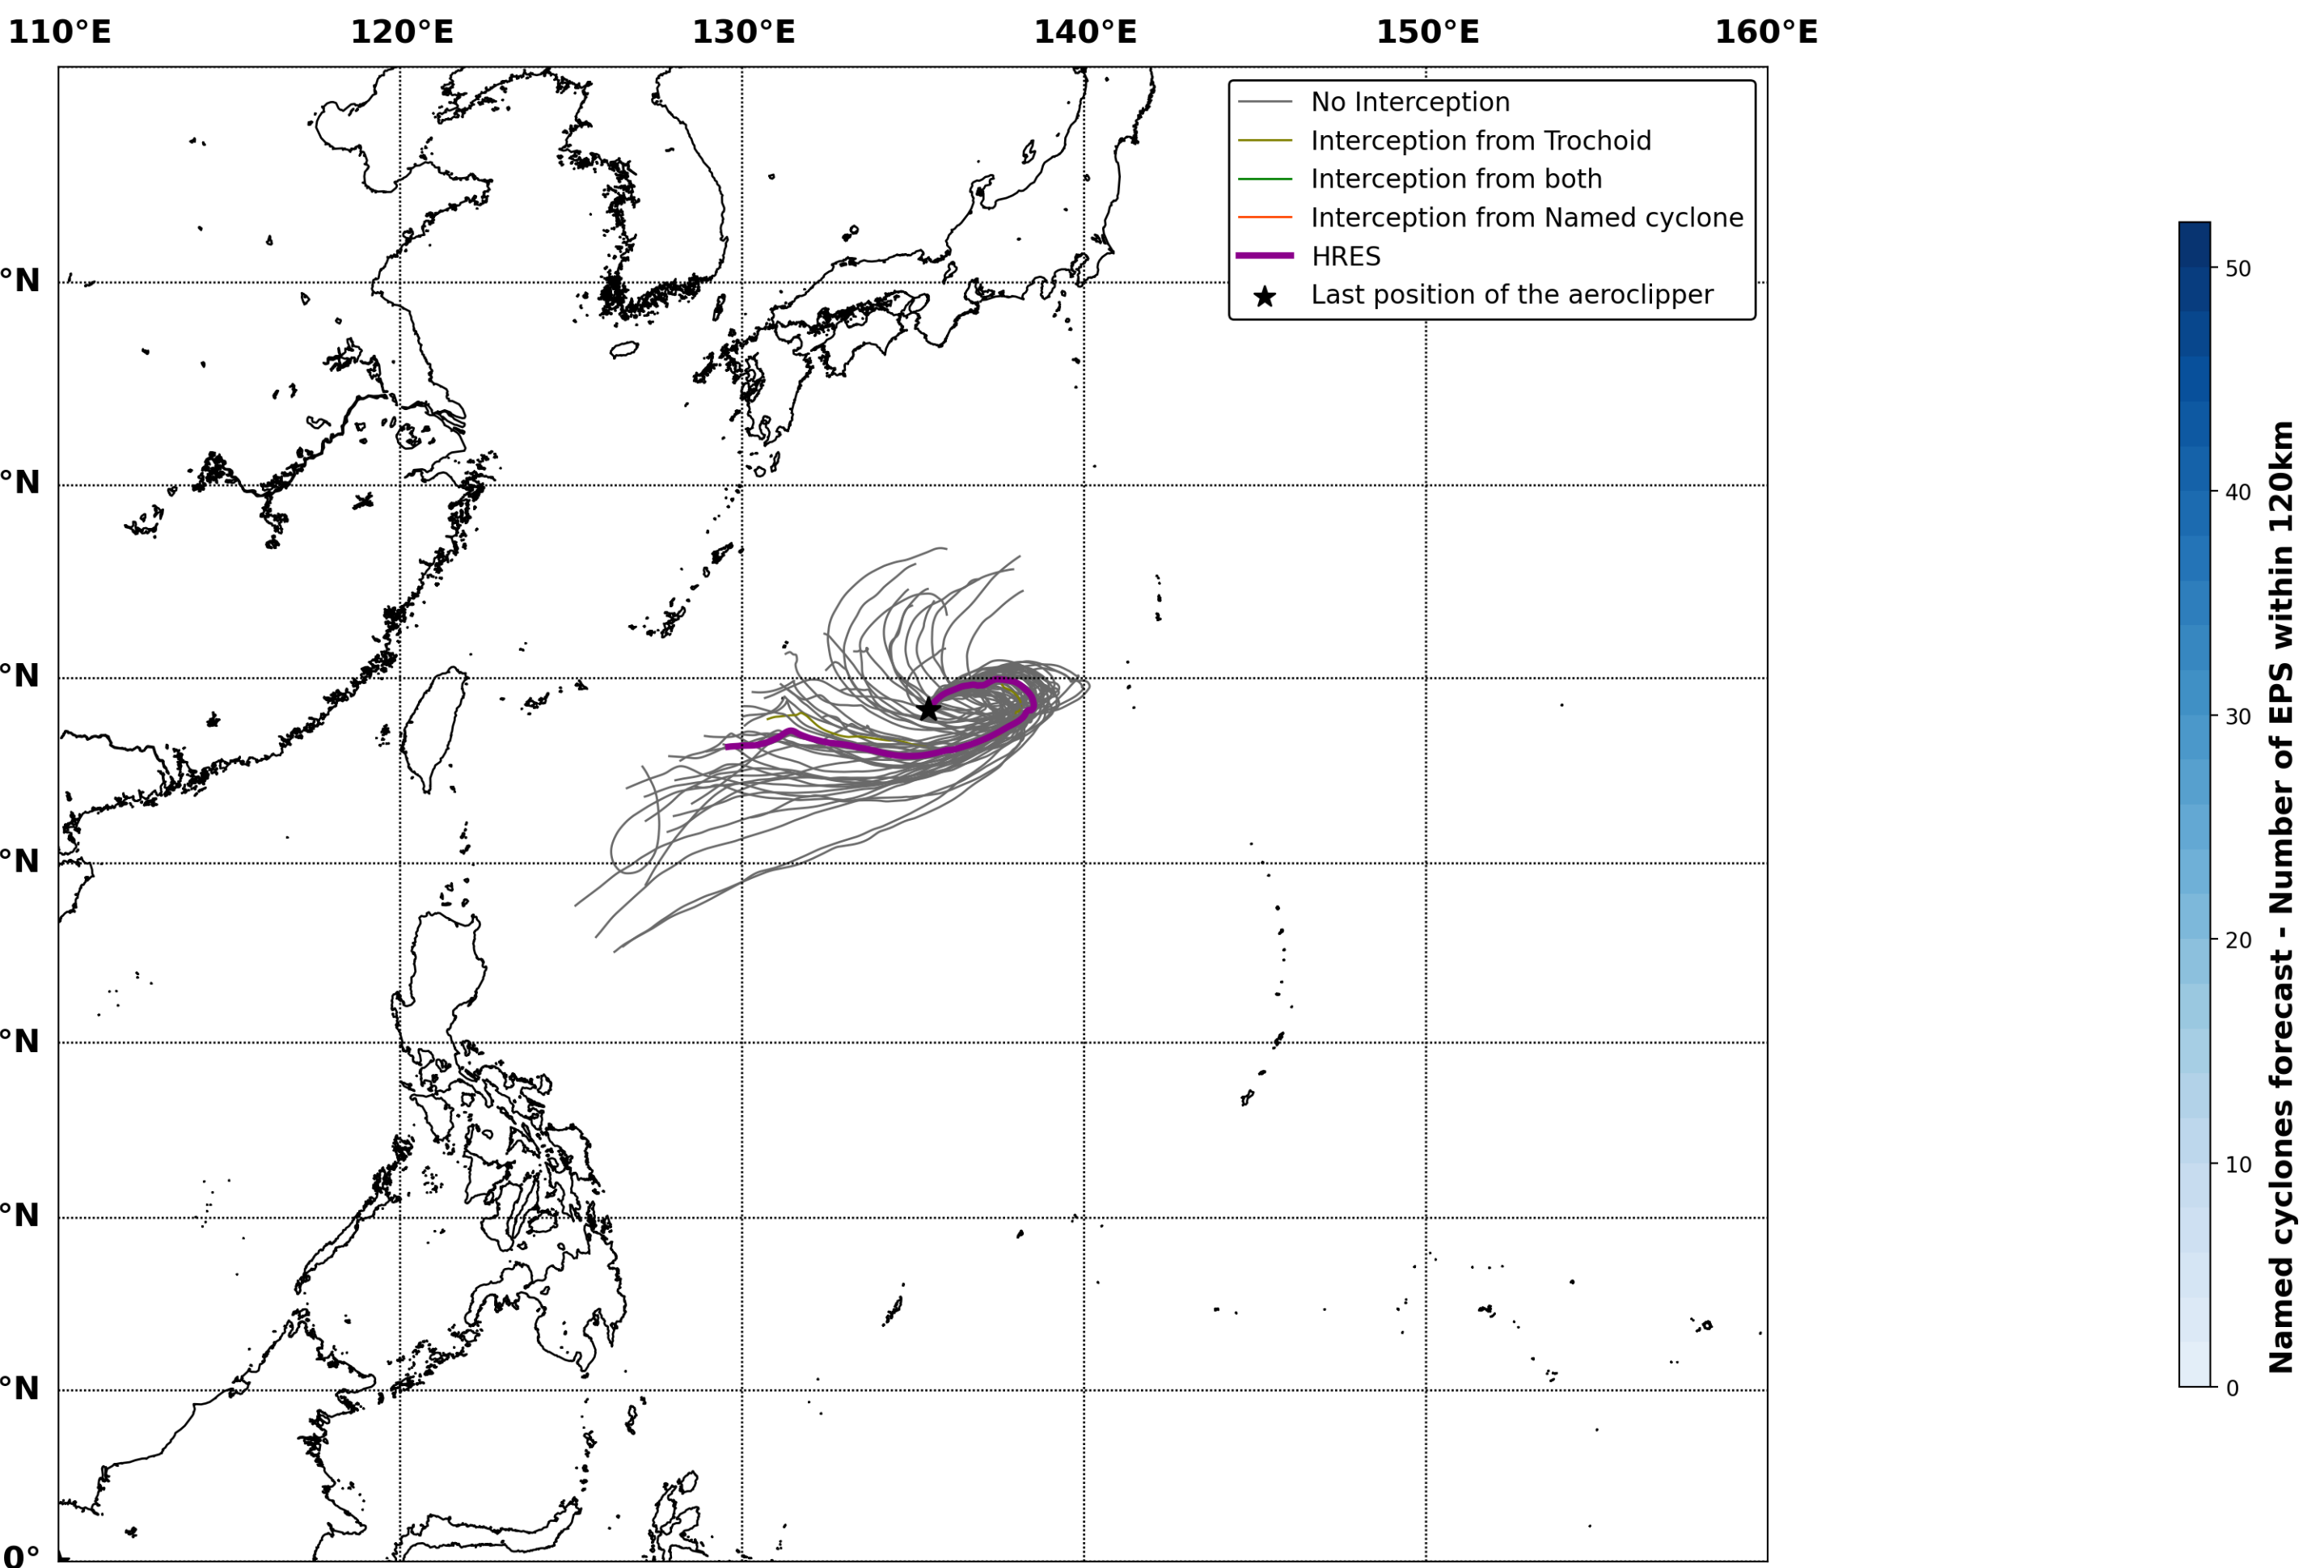

# Aeroclipper ETX-YTT

## Intercept forecast from aeroclipper's position at 2023/10/04, 22h00 (UTC)

## Grounding forecast from aeroclipper's position at 2023/10/04, 22h00 (UTC)