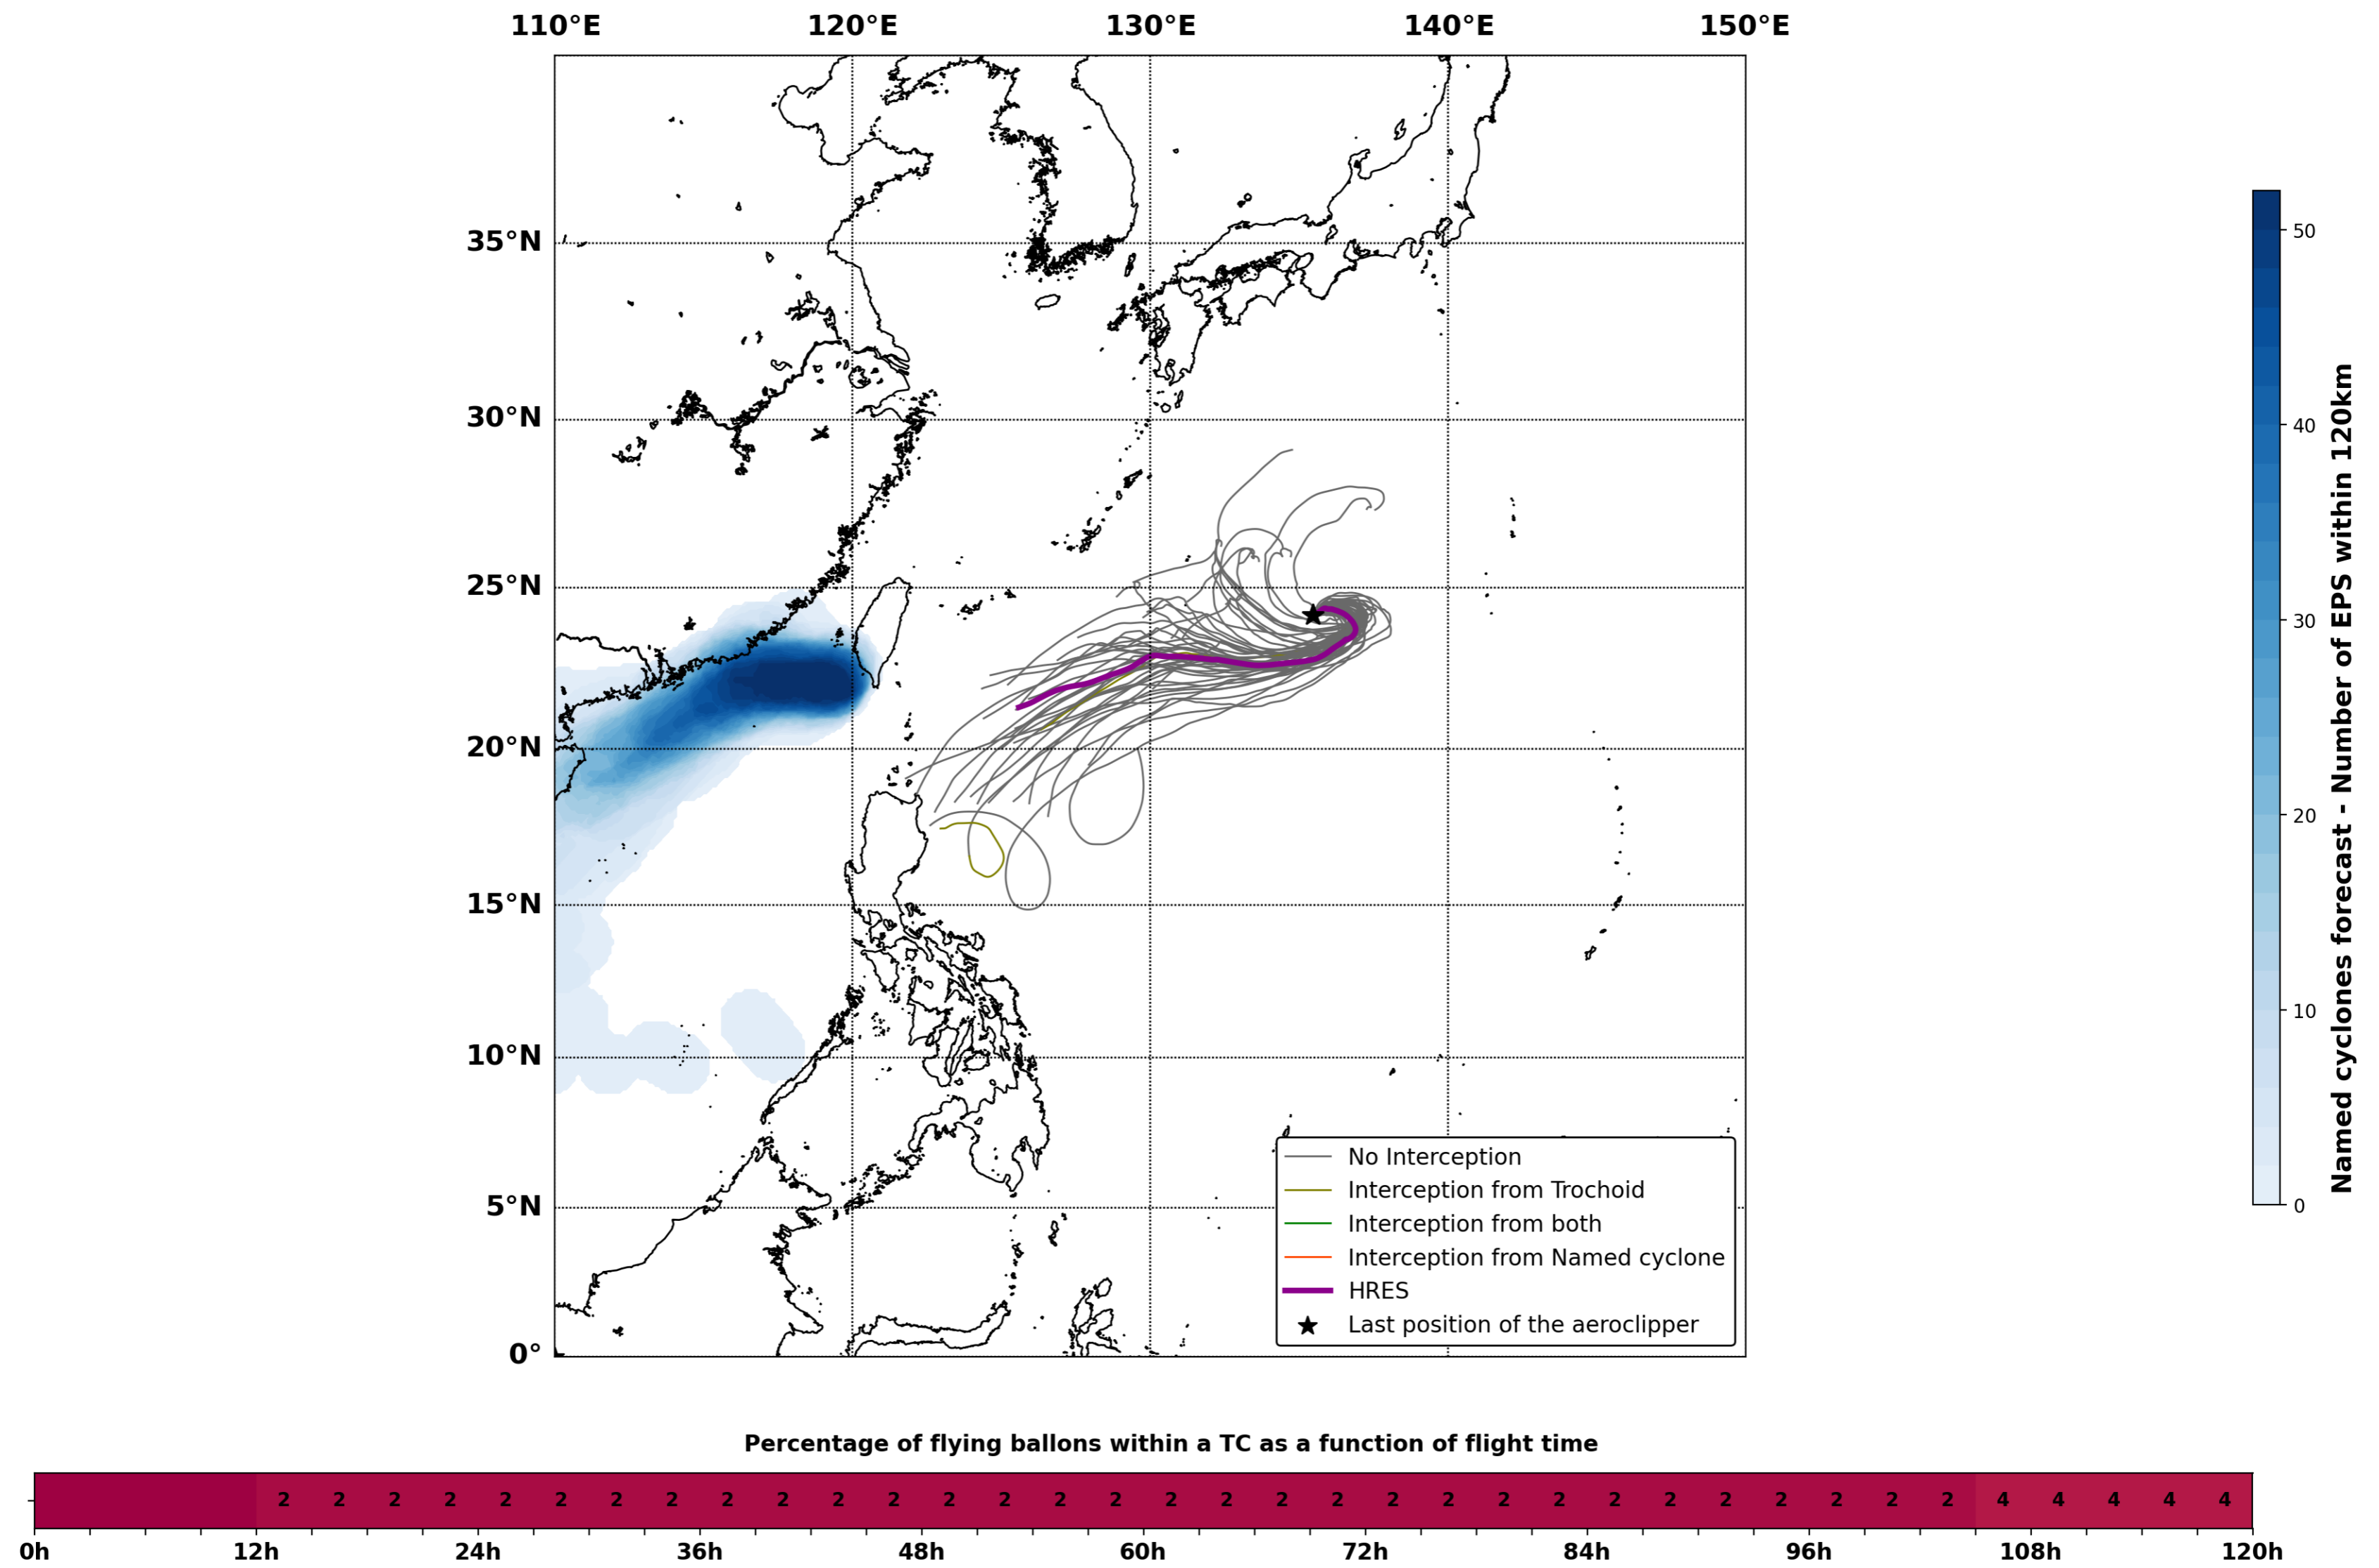

# Aeroclipper ETX-YTT

## Intercept forecast from aeroclipper's position at 2023/10/05, 10h00 (UTC)

## Grounding forecast from aeroclipper's position at 2023/10/05, 10h00 (UTC)