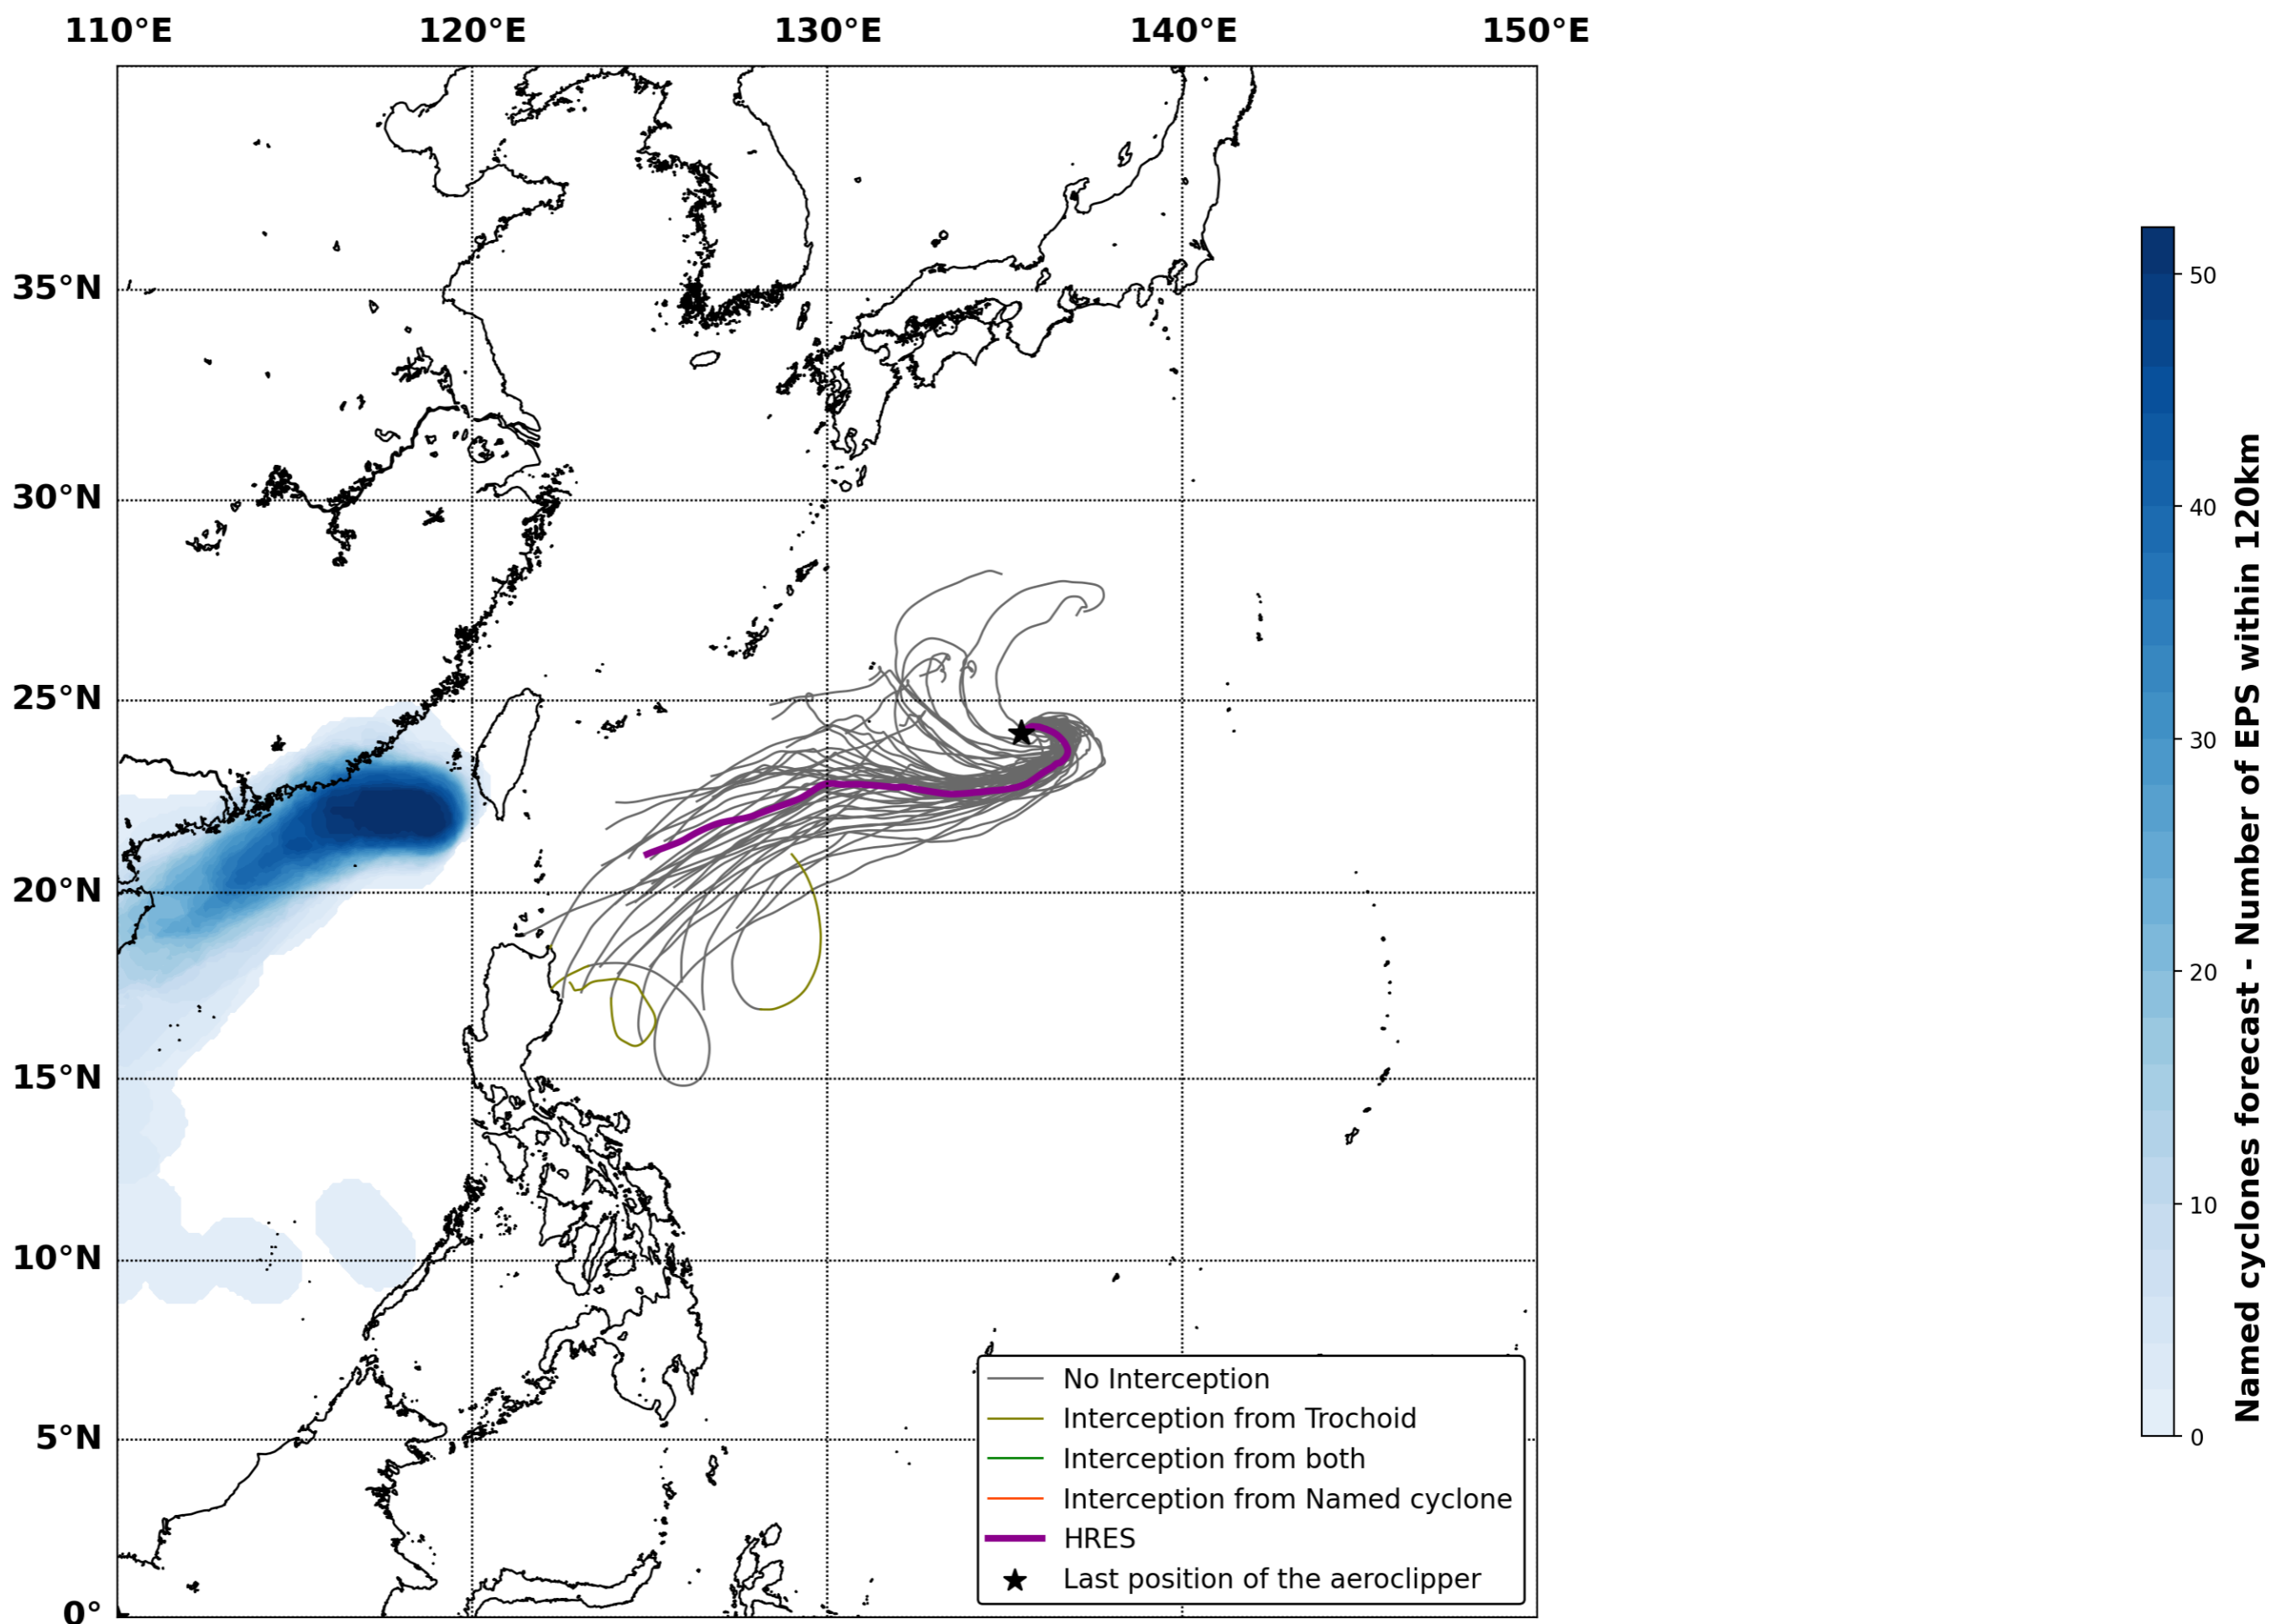

# Aeroclipper ETX-YTT

## Intercept forecast from aeroclipper's position at 2023/10/05, 13h00 (UTC)

## Grounding forecast from aeroclipper's position at 2023/10/05, 13h00 (UTC)