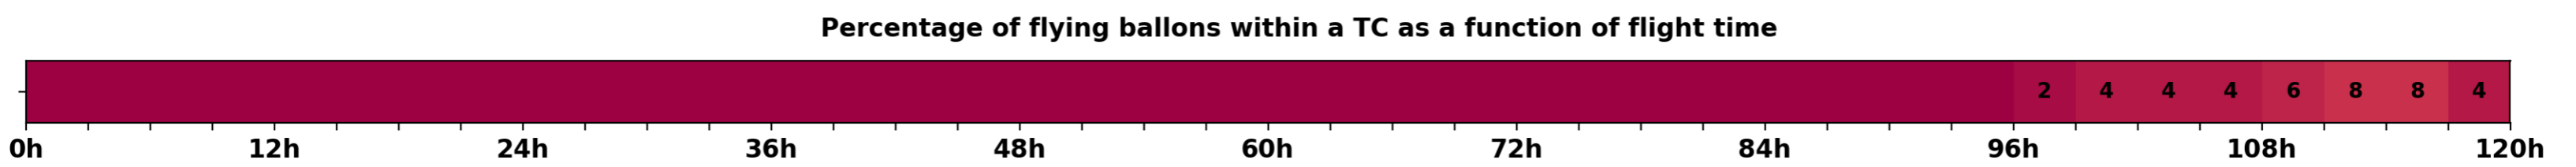

Aeroclipper ETX-YTT

Intercept forecast from aeroclipper's position at 2023/10/05, 16h00 (UTC)

Aeroclipper ETX-YTT

Grounding forecast from aeroclipper's position at 2023/10/05, 16h00 (UTC)