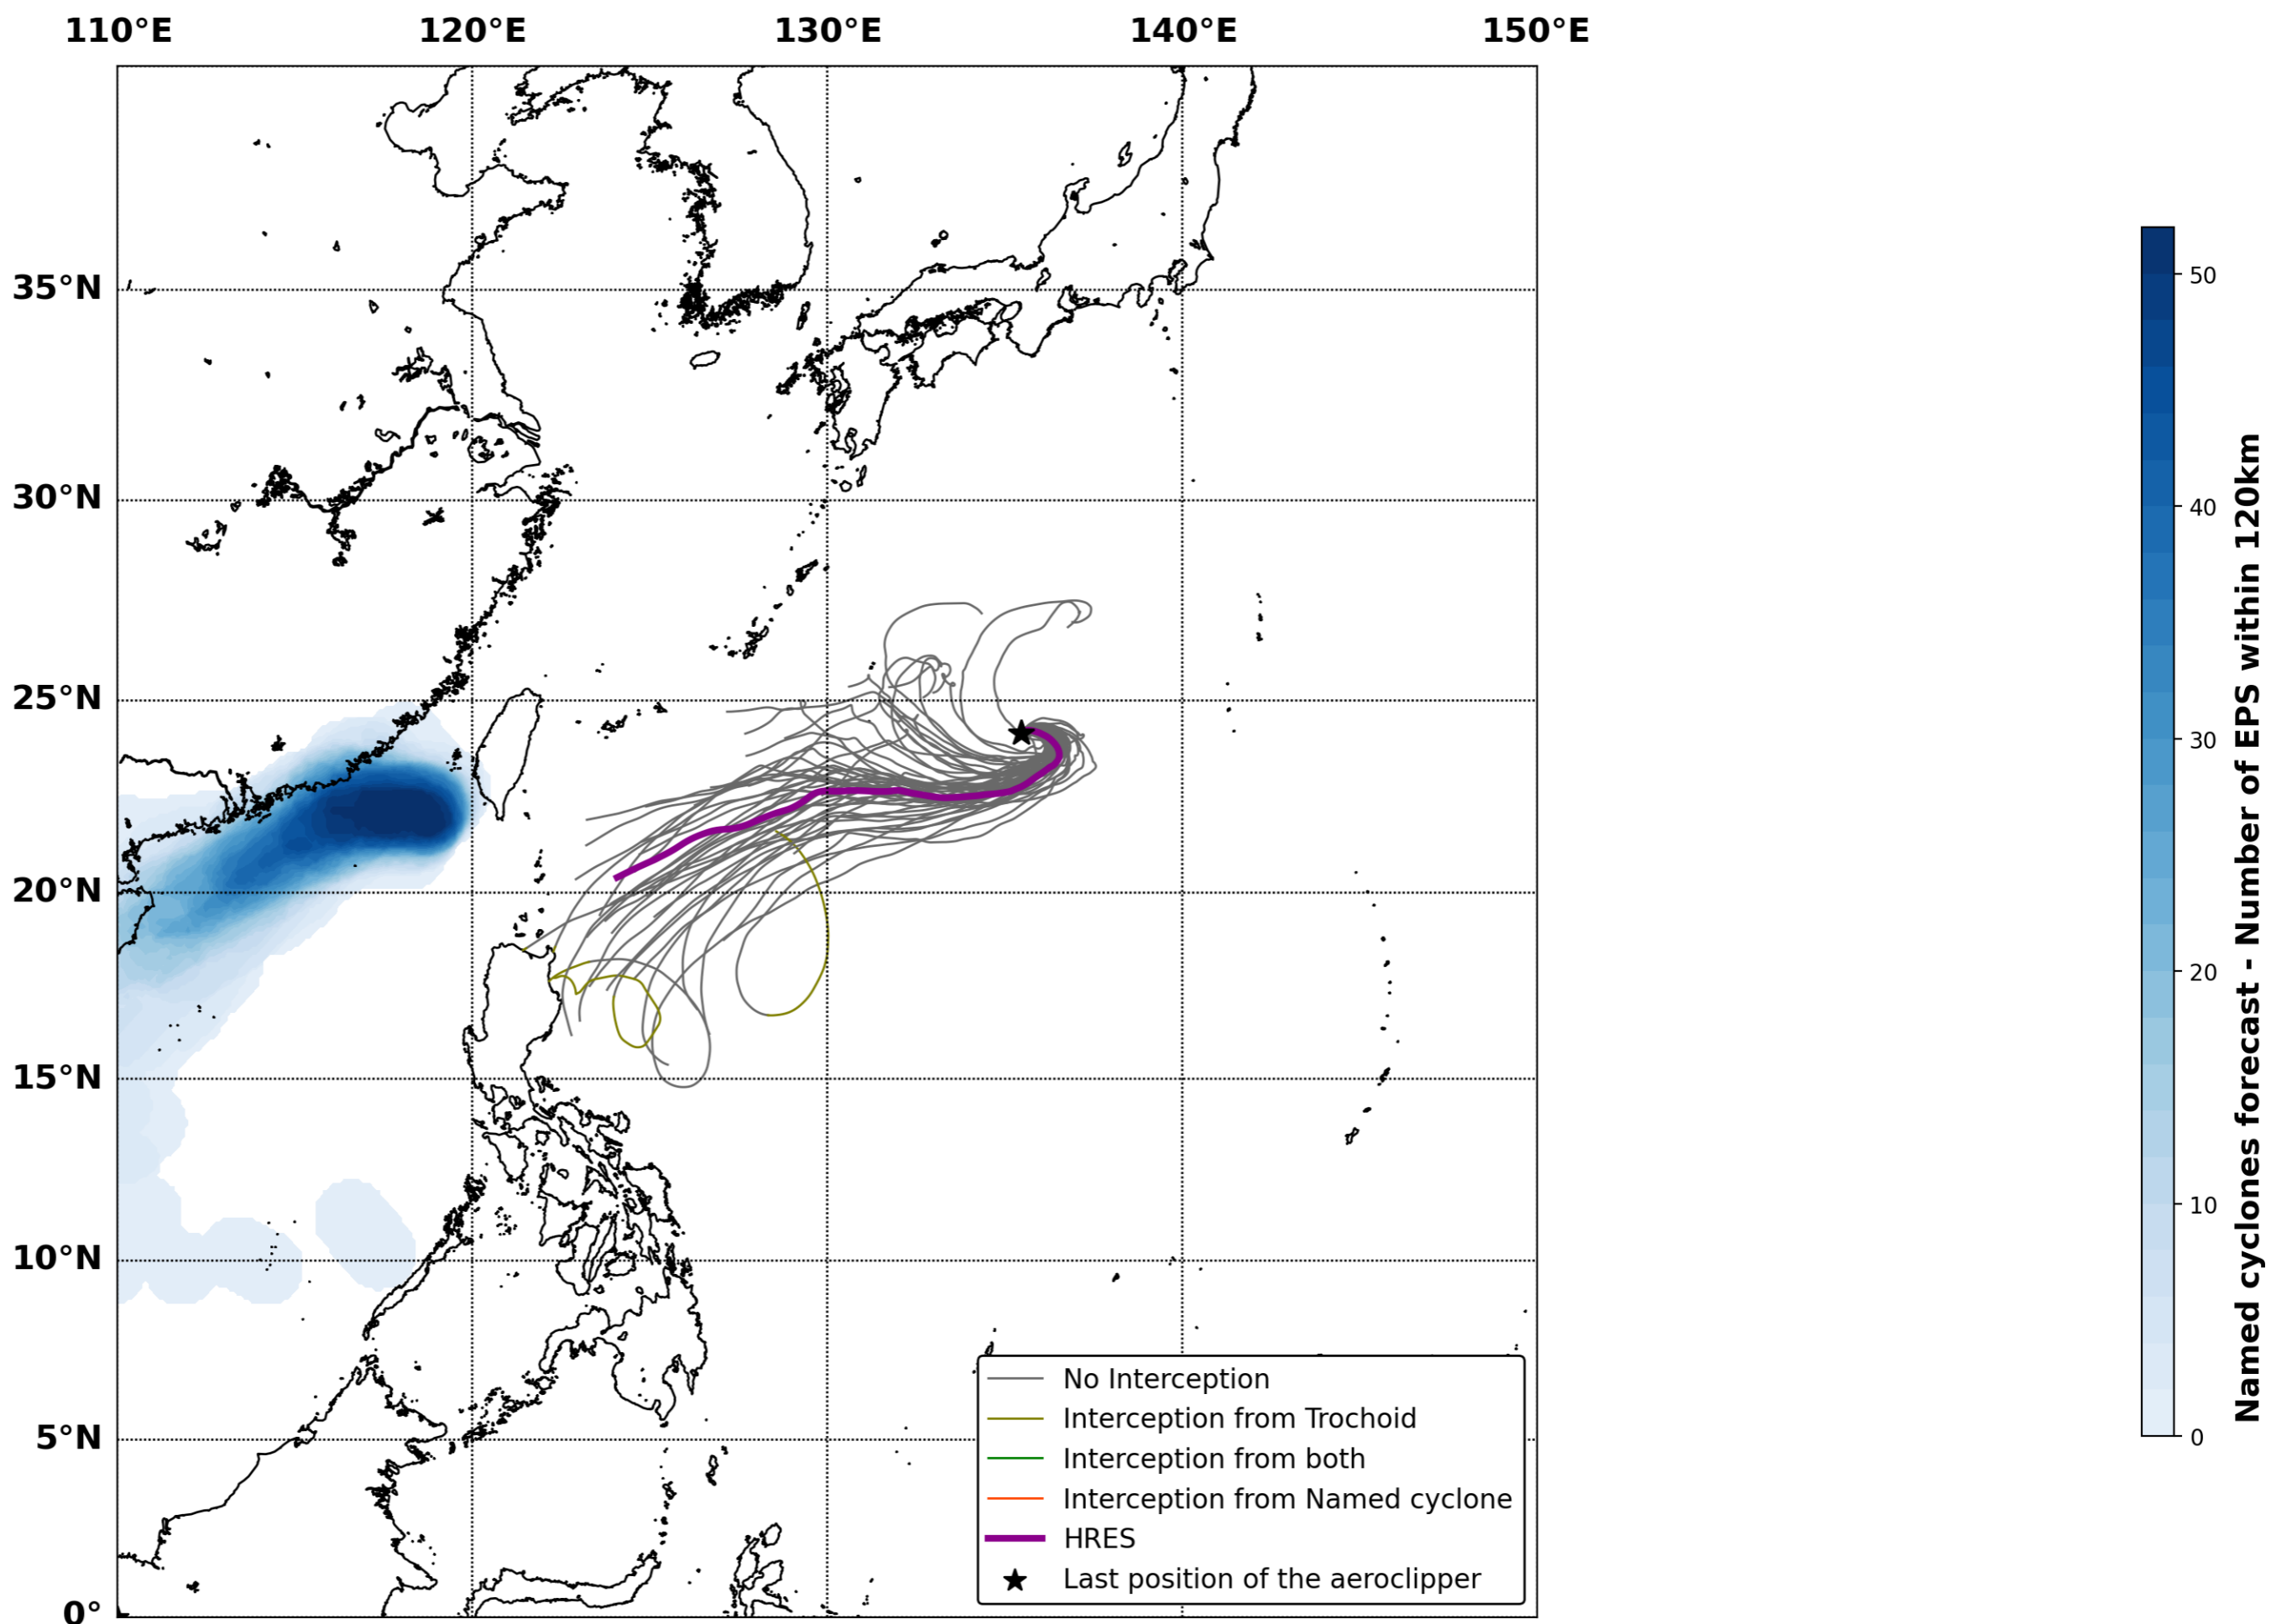

Aeroclipper ETX-YTT

Intercept forecast from aeroclipper's position at 2023/10/05, 16h00 (UTC)

Aeroclipper ETX-YTT

Grounding forecast from aeroclipper's position at 2023/10/05, 16h00 (UTC)