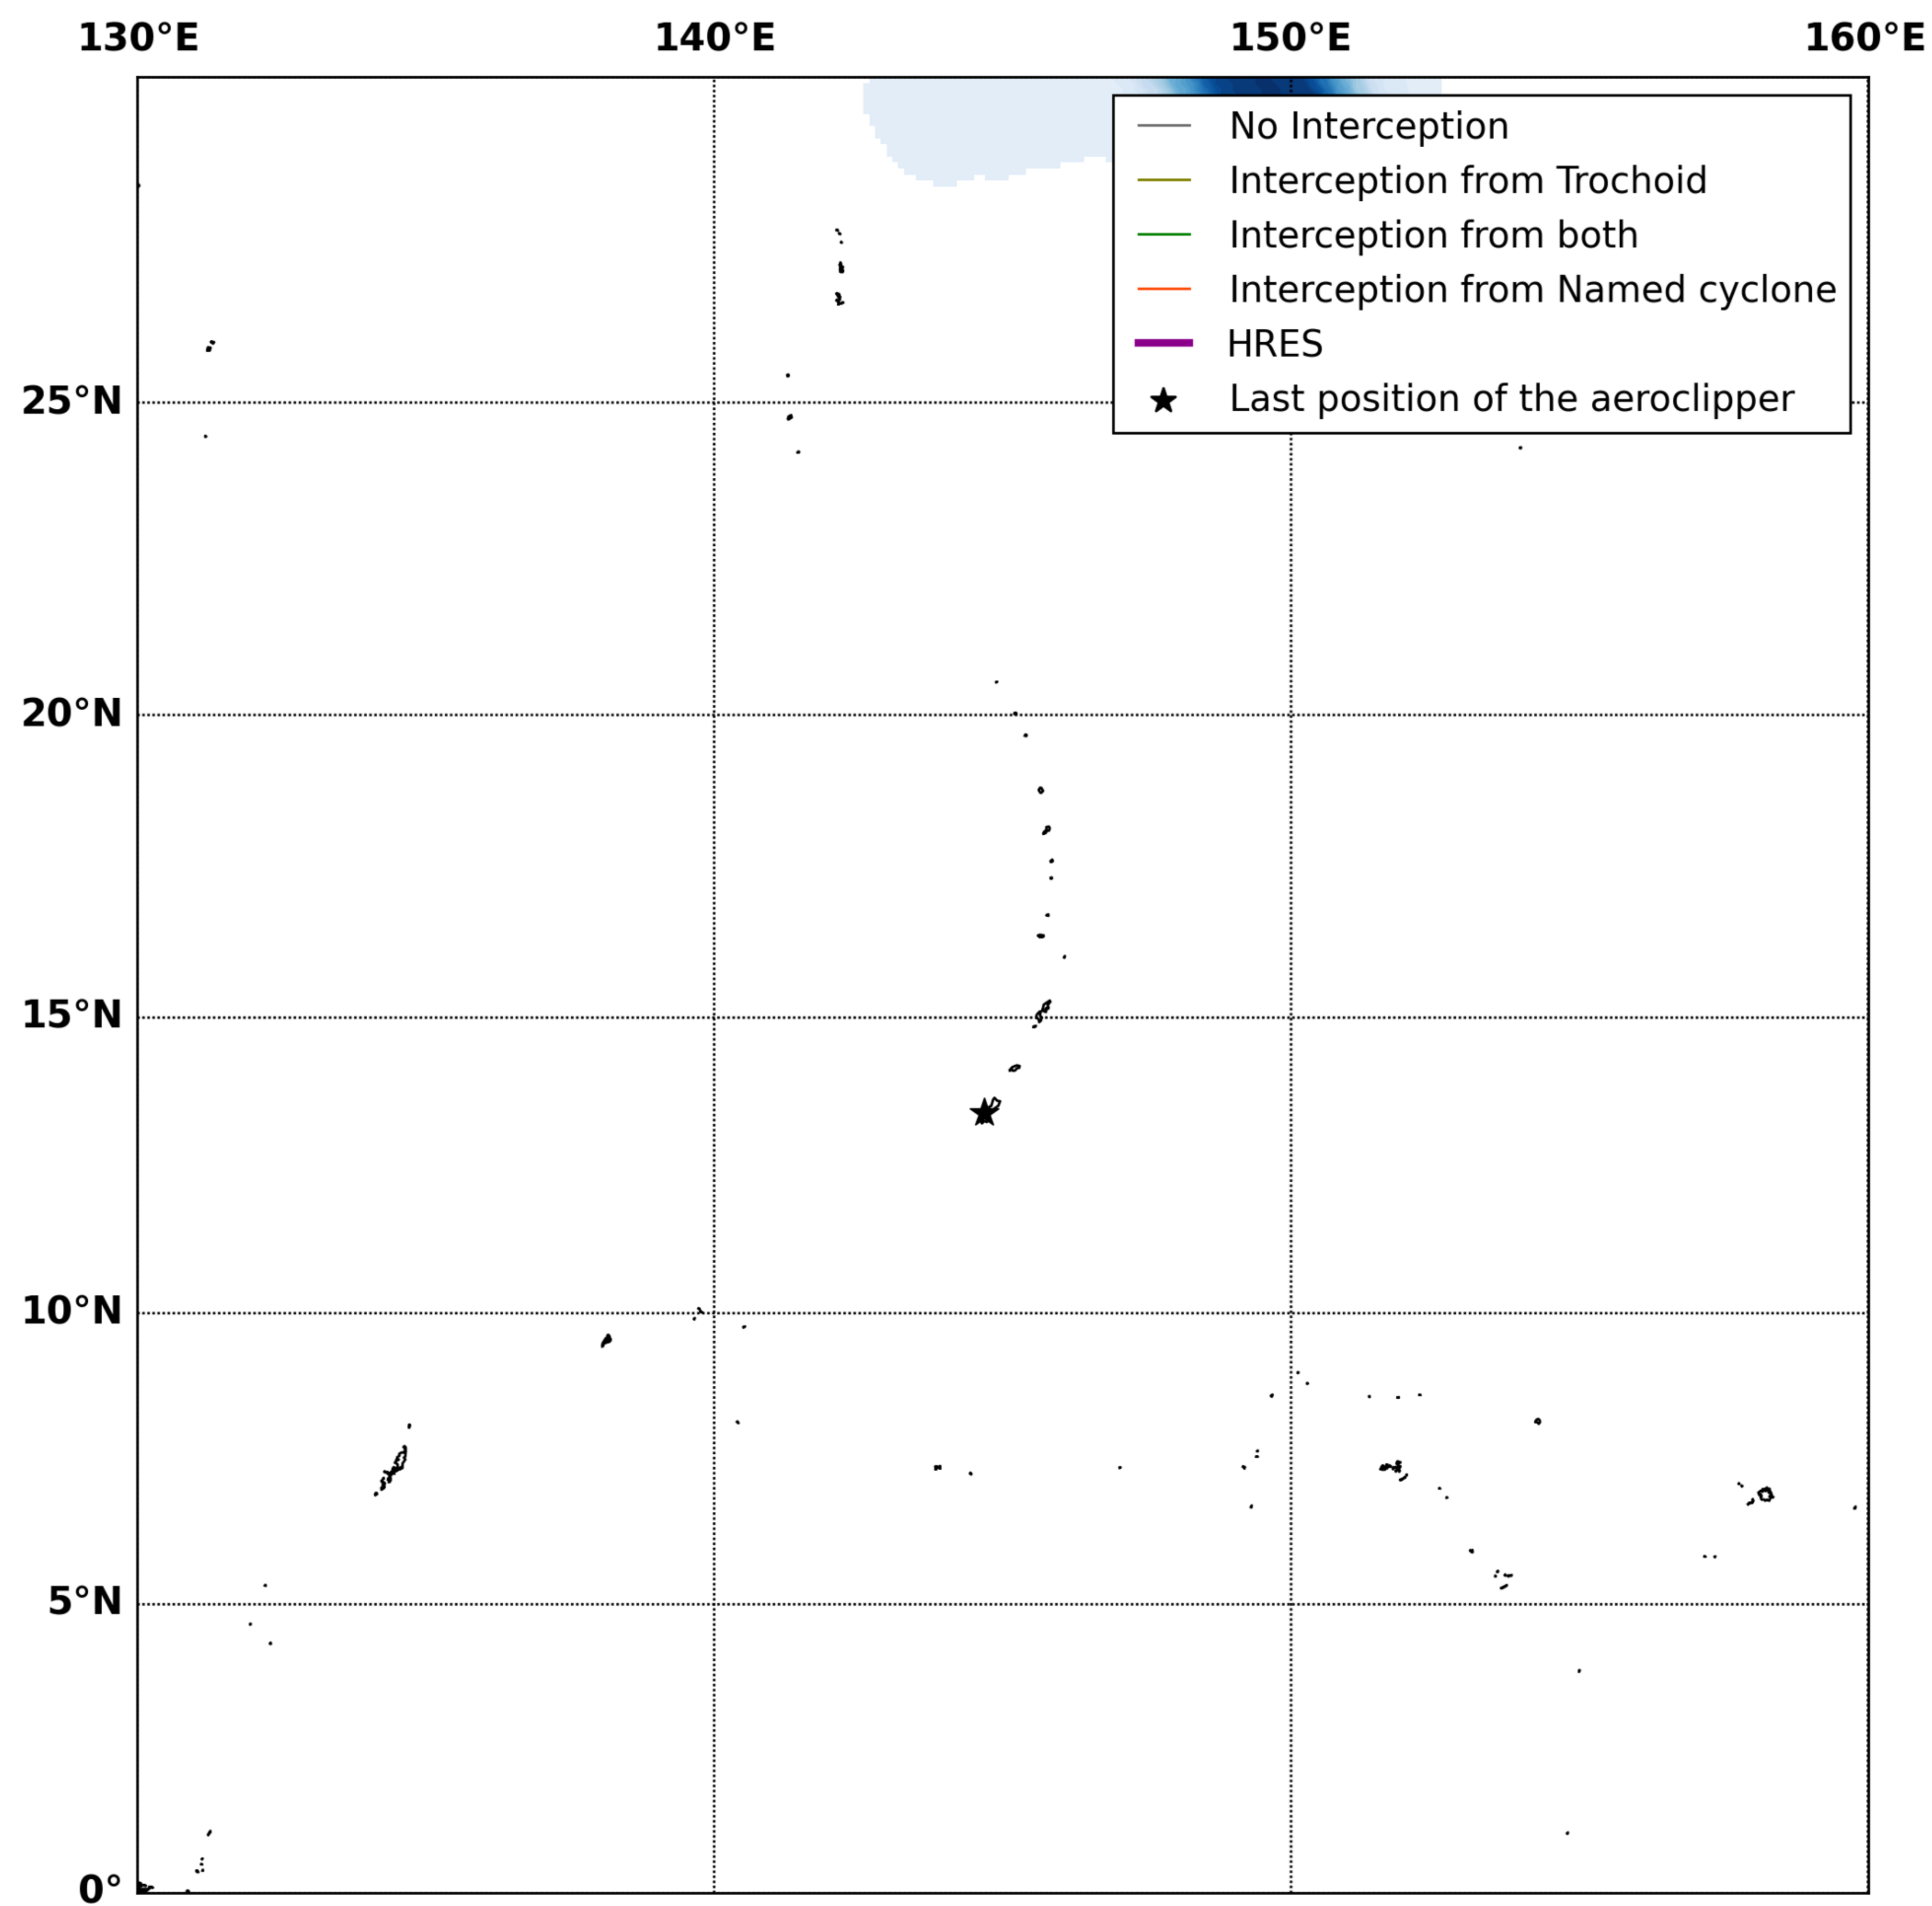

Aeroclipper EYK-PCU Intercept forecast from aeroclipper's position at 2022/08/22, 10h00 (UTC)

Percentage of flying balloons within a TC as a function of flight time

Aeroclipper EYK-PCU Grounding forecast from aeroclipper's position at 2022/08/22, 10h00 (UTC)