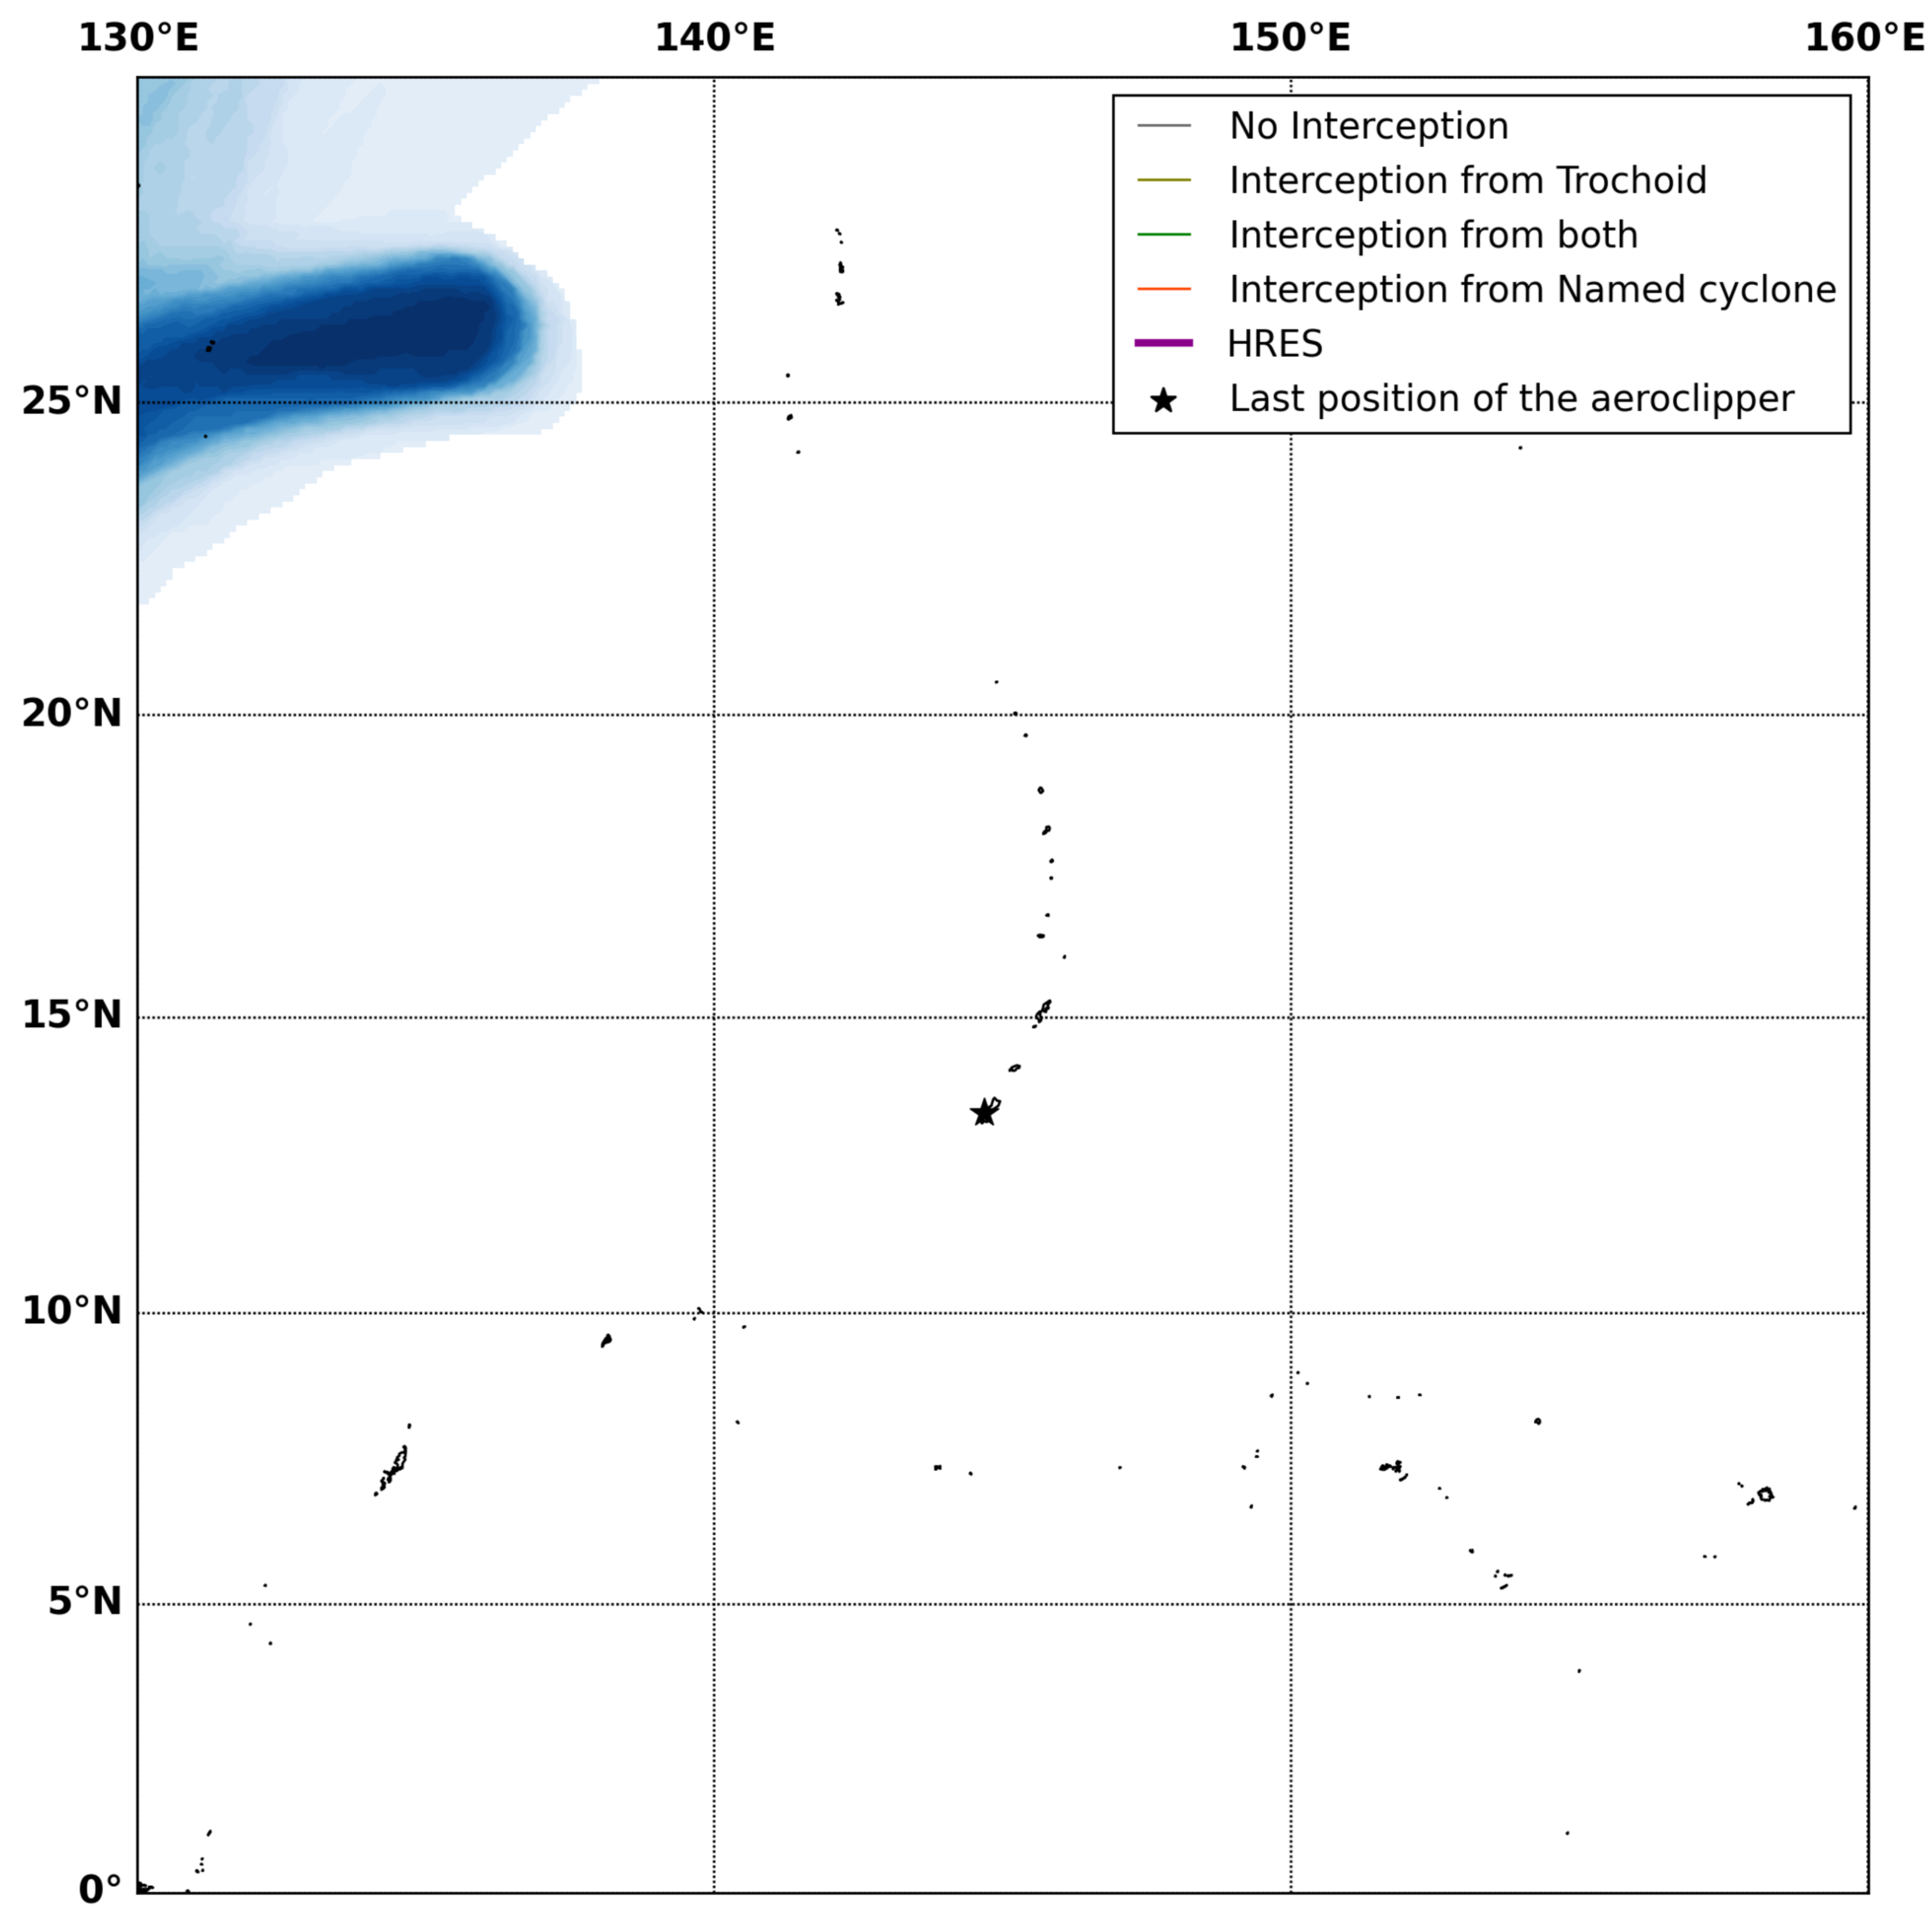

Aeroclipper EYK-PCU Intercept forecast from aeroclipper's position at 2022/08/30, 04h00 (UTC)

Percentage of flying balloons within a TC as a function of flight time

Aeroclipper EYK-PCU Grounding forecast from aeroclipper's position at 2022/08/30, 04h00 (UTC)