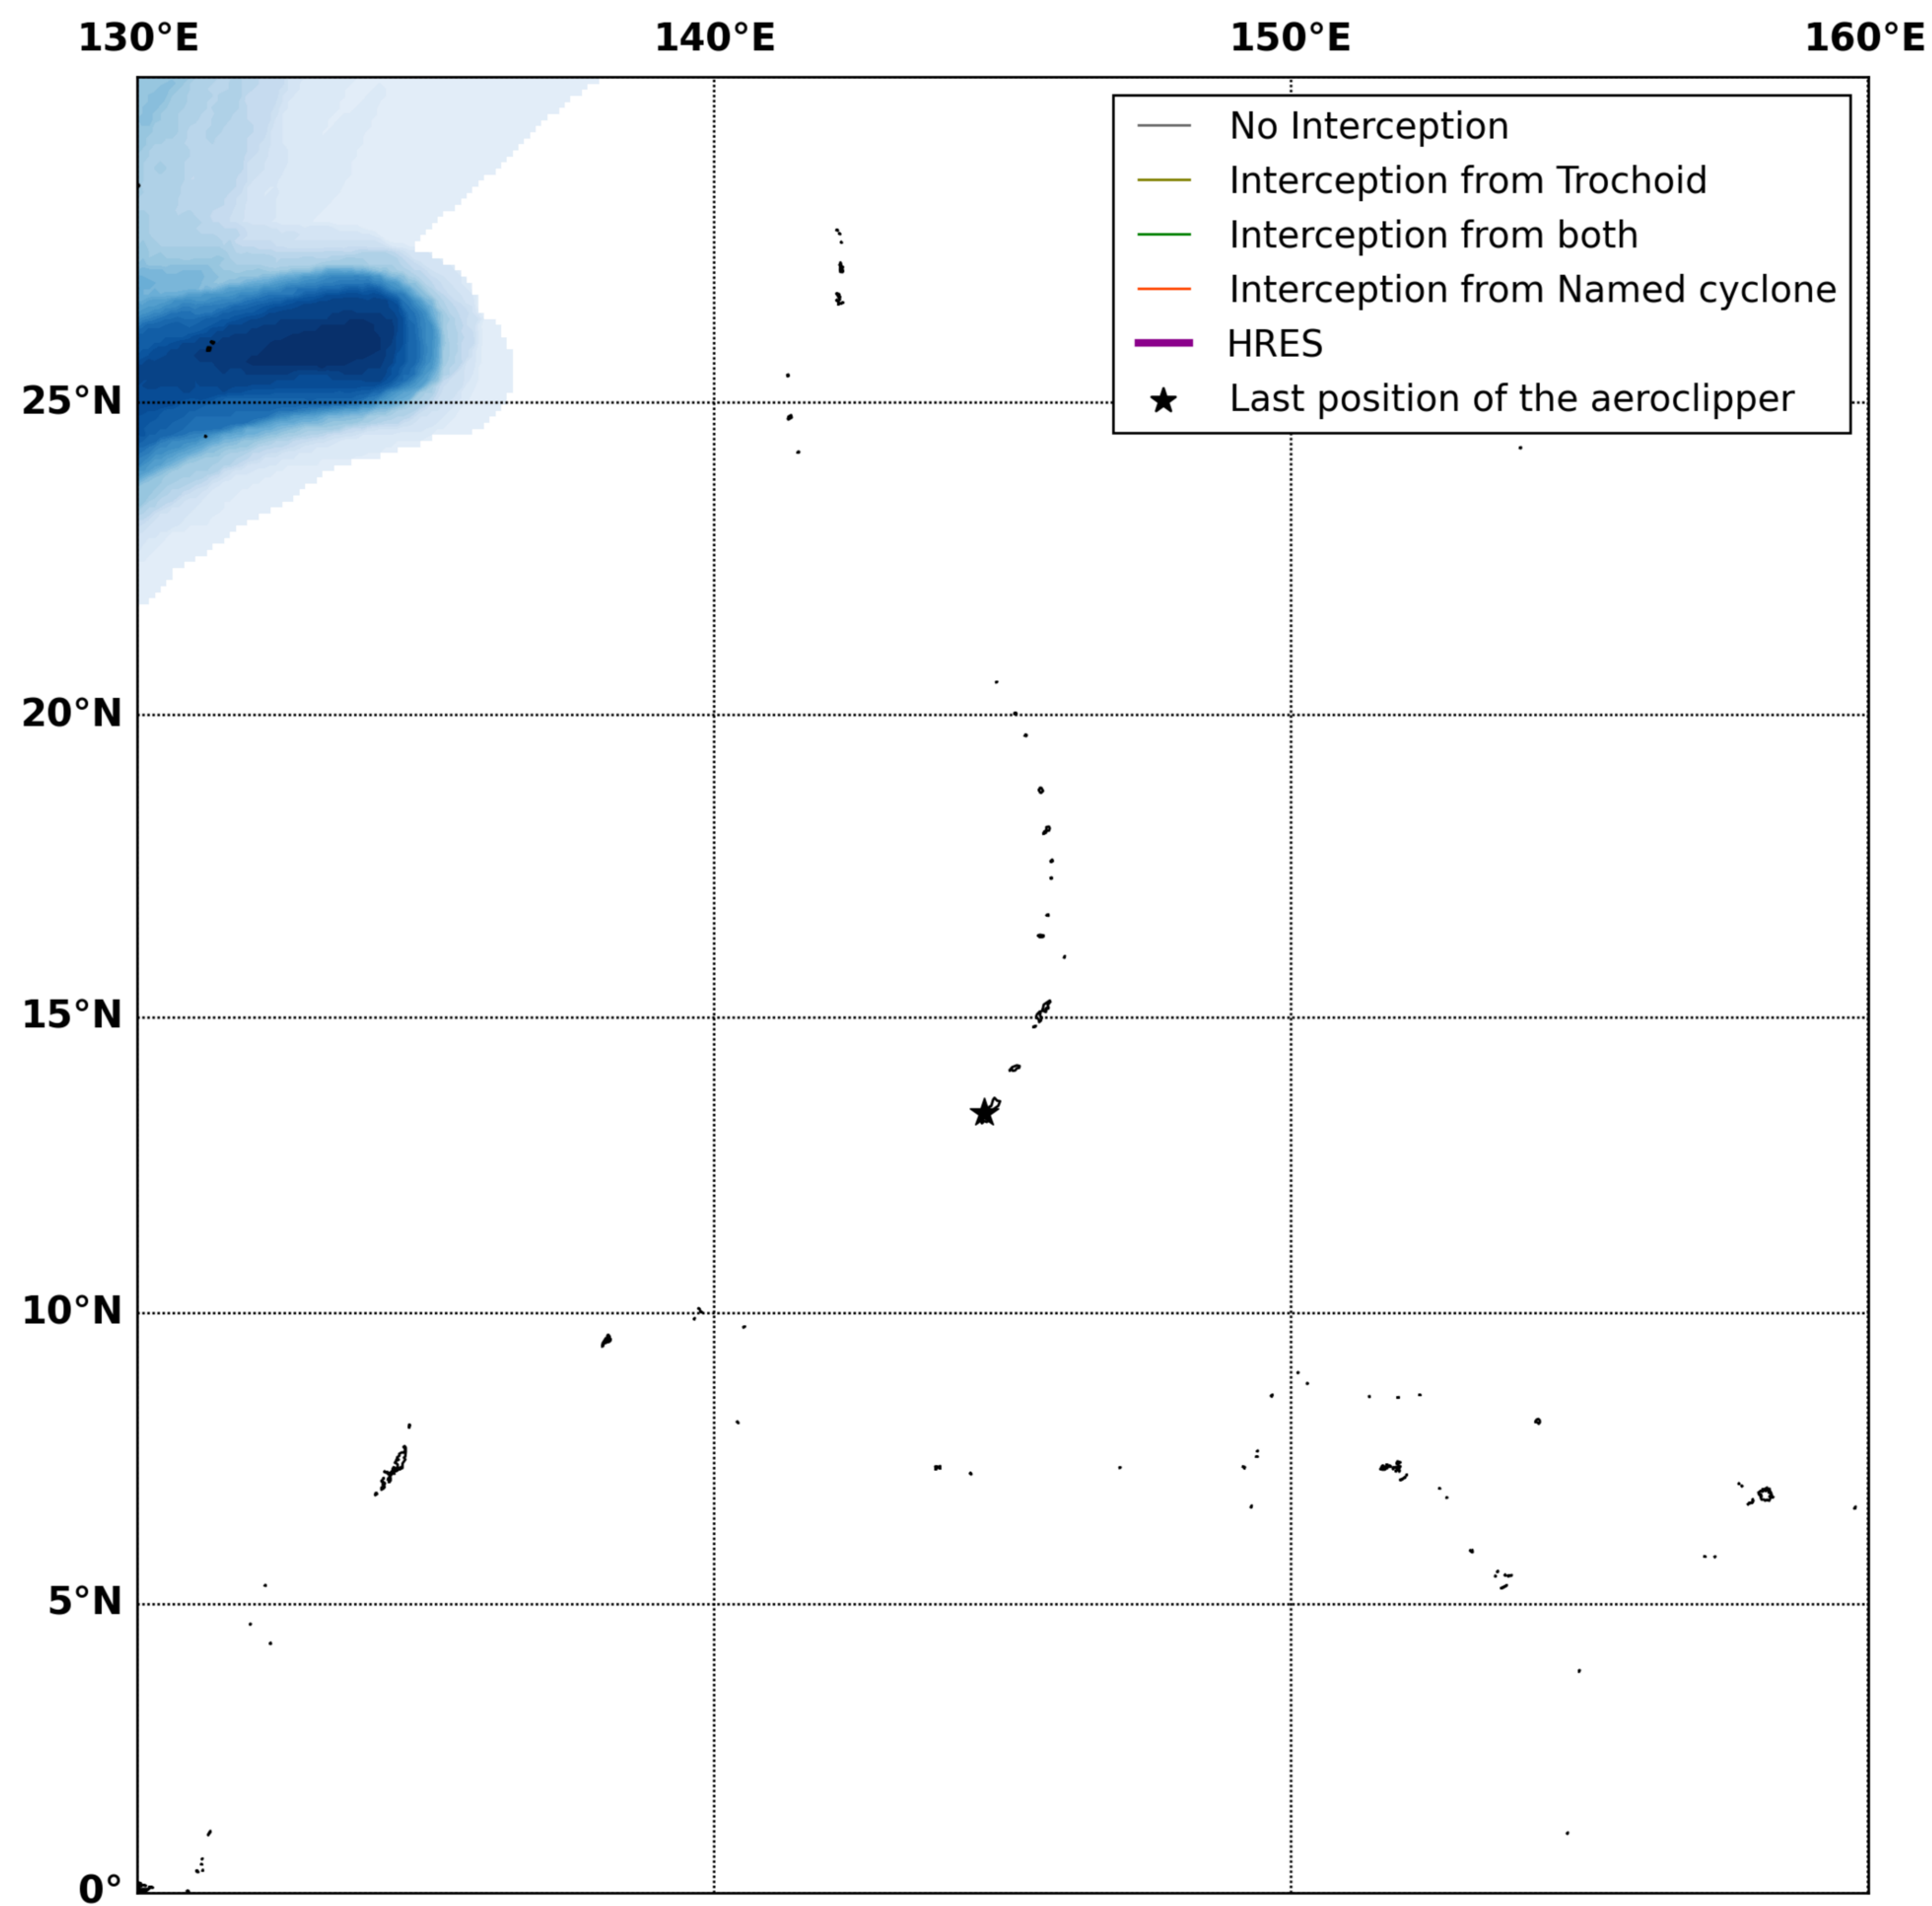

Aeroclipper EYK-PCU Intercept forecast from aeroclipper's position at 2022/08/30, 07h00 (UTC)

Percentage of flying balloons within a TC as a function of flight time

Aeroclipper EYK-PCU Grounding forecast from aeroclipper's position at 2022/08/30, 07h00 (UTC)