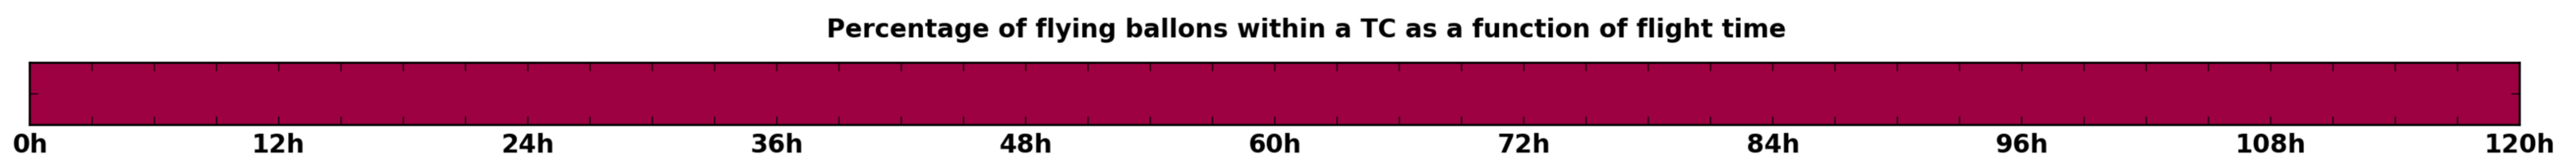

Aeroclipper EYK-PCU Intercept forecast from aeroclipper's position at 2022/09/01, 22h00 (UTC)

Aeroclipper EYK-PCU Grounding forecast from aeroclipper's position at 2022/09/01, 22h00 (UTC)